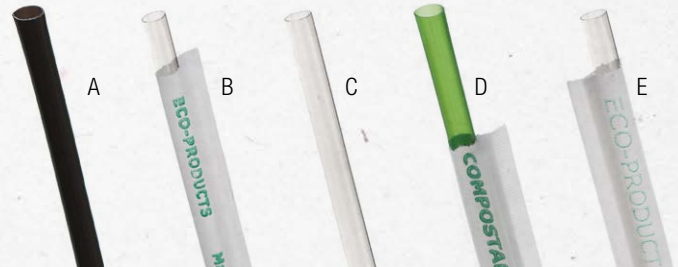

Straws

Eco-Products

- Made of PLA, plant-based plastic
- 100% renewable, BPI-certified compostable and ASTM D6400 compliant

DON#	Desc	Length	Qty
A. 1114022	Straw	5¾"	20M/cs
B. M1030	Wrapped Straw	7¾"	9.6M/cs
C. M1031	Unwrapped Straw	7¾"	9.6M/cs
D. 1013288 *	Compostable Straw	7¾"	9.6M/cs
E. 1037880	Jumbo Straw	9½"	4.8M/cs

NOTE: Ask your DON Sales Representative for stocking locations. *Wrapped.