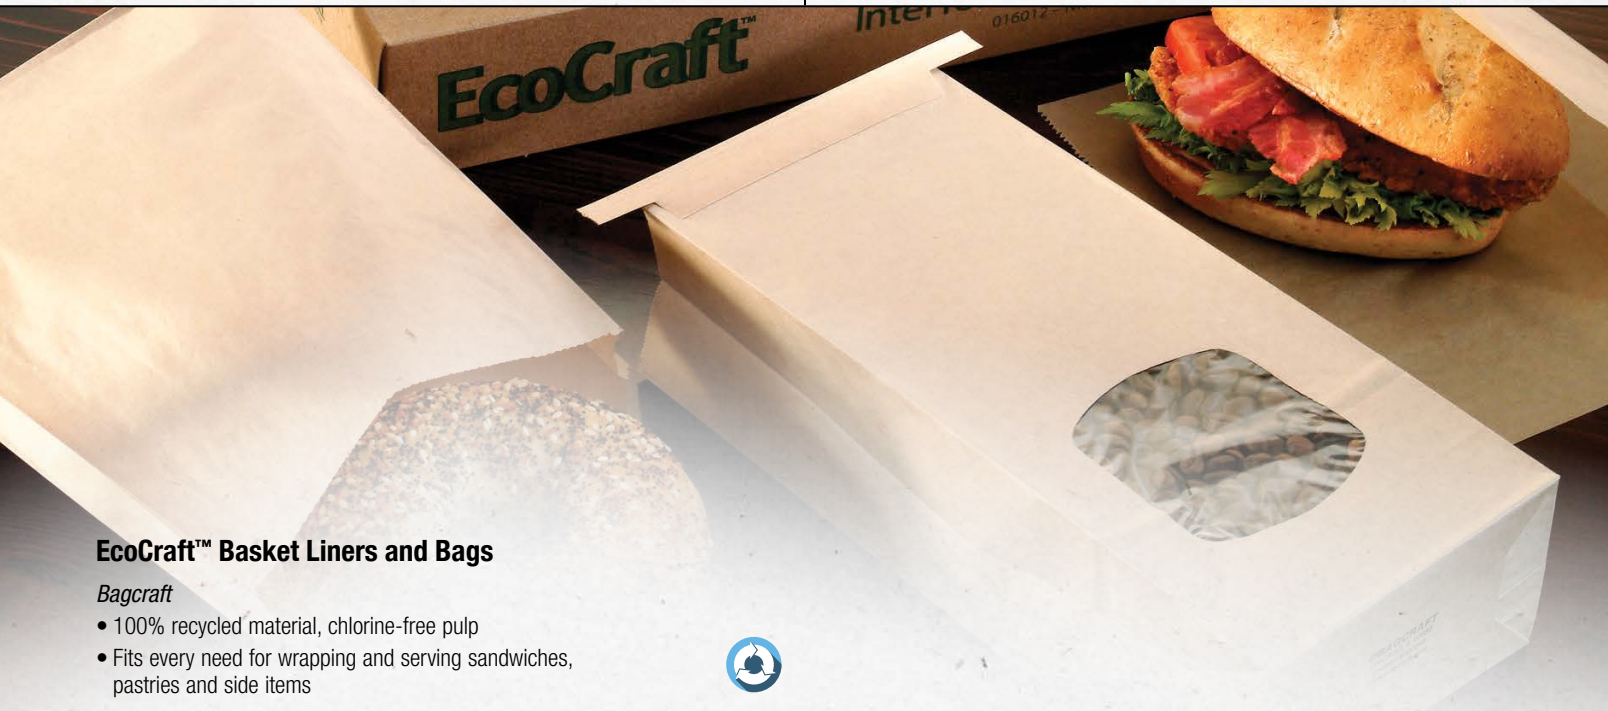

EarthWise® Napkins

Hoffmaster®

- Chlorine-free process

DON#	Desc	Color	Size	Qty
1105475	Beverage Napkin	Kraft	10" x 10"	3M/cs
P4157	Beverage Napkin	White	10" x 10"	3M/cs
1105474	¼ Fold Beverage Napkin	Kraft	10" x 10"	1M/cs
1023541	¼ Fold Beverage Napkin	White	10" x 10"	1M/cs
P9316	Dispenser Napkin	White	12" x 13"	4M/cs
P9317	Guest Towel	White	13" x 17"	3M/cs
P9315	Recycled Guest Towel	White	13" x 17"	1M/cs
1105476	Dinner Napkin	Kraft	15" x 17"	1M/cs
1017920	Dinner Napkin	White	15" x 17"	1M/cs

NOTE: Shipped FOB from WI (54901)