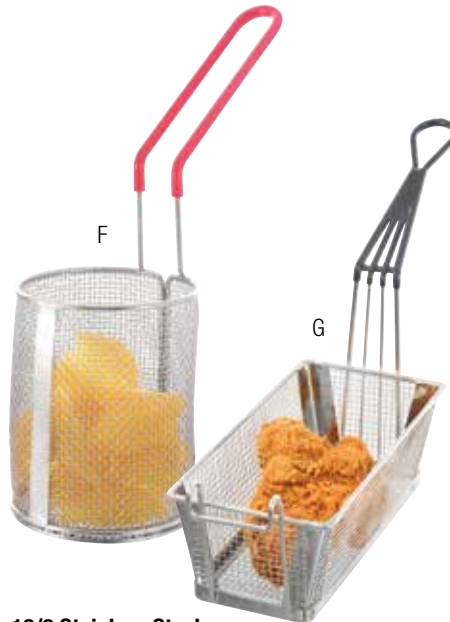

F

G

18/8 Stainless Steel