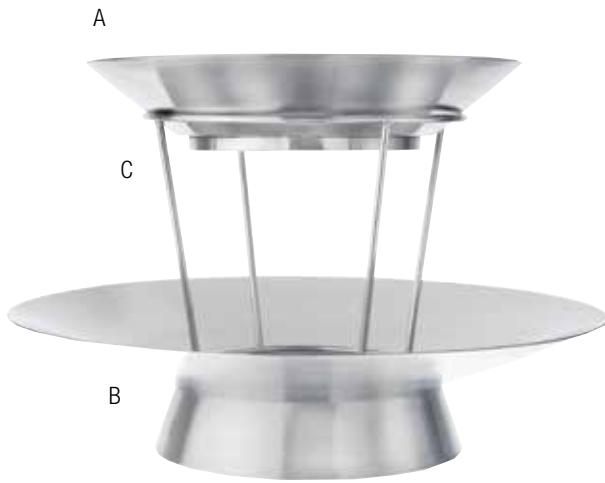

**don Condiment Server 18/8**

DON#	Size	Qty
Q. 1154176	3 3/4"W x 2 3/4"H	1 ea
Replacement Bowl <b>NEW</b>		
DON#	Cap'y	Qty
1164188	12 oz	6/pk

**Seafood Tower**

- Stainless steel with satin finish

DON#	Desc	Size	Qty
A. 1060656	Tray	13"W x 2¼"H x 2¼"D	1 ea
B. 1060655	Tray	18"W x 4¼"H x 2¼"D	1 ea
C. 1060654	Stand	7¾"W x 7⅞"H	1 ea
1139804	Rotating Base f/ Tower	11⅞"W x 2⅞"H	1 ea