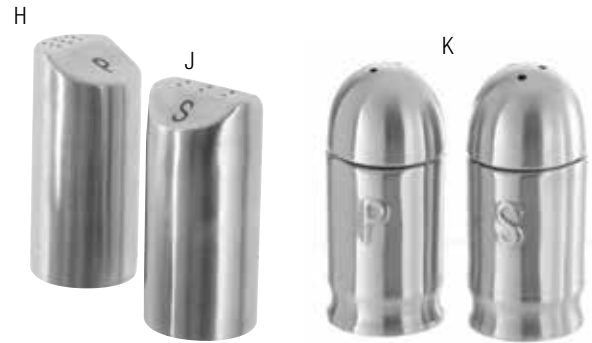

don Stainless Steel Gravy Boats

DON#	Cap'y	Qty
9S47	3 oz	1 ea
G. 1S7296	5 oz	1 ea
1S7266	8 oz	1 ea

*Plain oval base

don Stainless Steel Salt & Pepper Shakers

DON#	Desc	Cap'y	H	Qty
H. 1115936	Pepper Shaker	2 oz	3 1/2"	1 ea
J. 1115937	Salt Shaker	2 oz	3 1/2"	1 ea
1127202	Replacement Stopper	—	—	24/pk

Ammo Shaker Set

DON#	Desc	Cap'y	H	Qty
K. 1132208	Salt & Pepper Set	1 3/4 oz	3 1/2"	1/pk
1127202	Replacement Stopper	—	—	24/pk