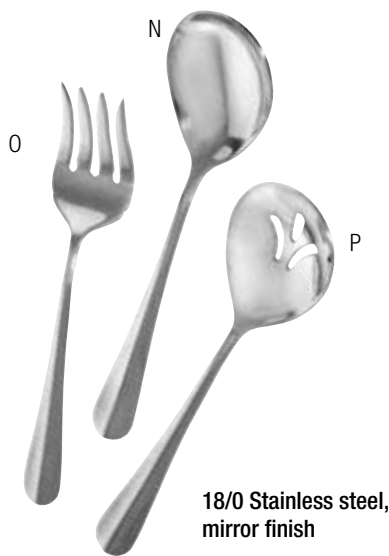

18/0 Stainless steel, hollow handle

18/0 Stainless steel, mirror finish