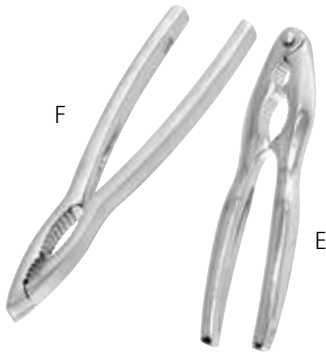

**NEW!**

Available July 2019

**Stainless Steel Tray with Marble Inlay**

- 18/8 Stainless steel with marble inlay and leather handles

DON#	Desc	Size	Qty
D. 1174092 <b>NEW</b>	SS w/Marble Inlay	14"L x 6"W x 3"H	1 ea

Hot Pads included with Griddle

**Lobster Crackers**

- 18/8 stainless steel heavyweight construction or sturdy chrome-plated forged steel
- Dishwasher safe

DON#	Desc	Length	Qty
E. S233	Chrome-Plated	6"	12/pk
F. S232	Stainless Steel	6"	12/pk