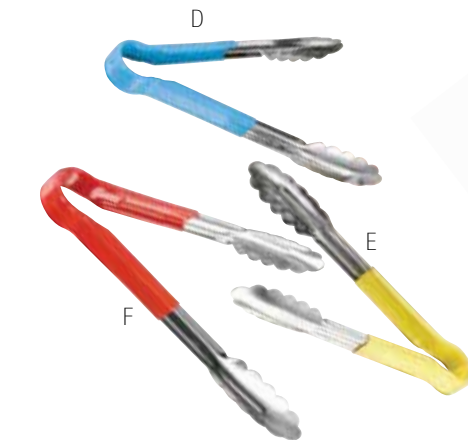

Microban® Tongs

- Handles will not slip or peel off

DON#	Size	Qty
A. 1146075	9"L	1 ea
B. 1146073	12"L	1 ea
C. 1146074	16"L	1 ea

SpectraTong™ Springless Tongs

- HACCP-essential tool

DON#	Size	Color	Qty
D. 3K112	9½"	Blue	1 ea
3K111	9½"	Red	1 ea
E. 3K113	9½"	Yellow	1 ea
3K117	12"	Blue	1 ea
F. 3K116	12"	Red	1 ea
3K118	12"	Yellow	1 ea

Food Portioners

Perforated#	Solid#	Cap'y	Color	Qty
G. K7901	K7906	2 oz	Red	1 ea
K7902	K7907	3 oz	Beige	1 ea
K7903	H. K7908	4 oz	Green	1 ea
K7904	K7909	6 oz	Black	1 ea
J. K7905	K7910	8 oz	Blue	1 ea

Food Dishers

- For use with soft foods only, not frozen

DON#	Cap'y	Color	Size	Qty
K. K968	¾ oz	Orchid	#40	1 ea
L. K967	1 oz	Black	#30	1 ea
M. K966	1½ oz	Red	#24	1 ea
N. K965	1½ oz	Yellow	#20	1 ea
K964	2 oz	Blue	#16	1 ea
O. K963	2¾ oz	Green	#12	1 ea
P. K962	3¼ oz	Ivory	#10	1 ea
K961	4 oz	Grey	#8	1 ea
K960	4¾ oz	White	#6	1 ea

White Polyethylene Cutting Boards

- Tough polyethylene plastic; ½" thick

DON#	Size	Qty
Q. K4813	12" x 18"	1 ea
K4814	15" x 20"	1 ea
K4815	18" x 24"	1 ea

SpectraBoard™

- Non-porous, non-absorbent surface
- All boards are ½" thick

DON#	Color	Size	Qty
R. K4760	Blue	15" x 20"	1 ea
S. K4762	Green	15" x 20"	1 ea
T. K4761	Red	15" x 20"	1 ea
U. K4763	Yellow	15" x 20"	1 ea
K4765	Blue	18" x 24"	1 ea
K4767	Green	18" x 24"	1 ea
K4766	Red	18" x 24"	1 ea
K4768	Yellow	18" x 24"	1 ea