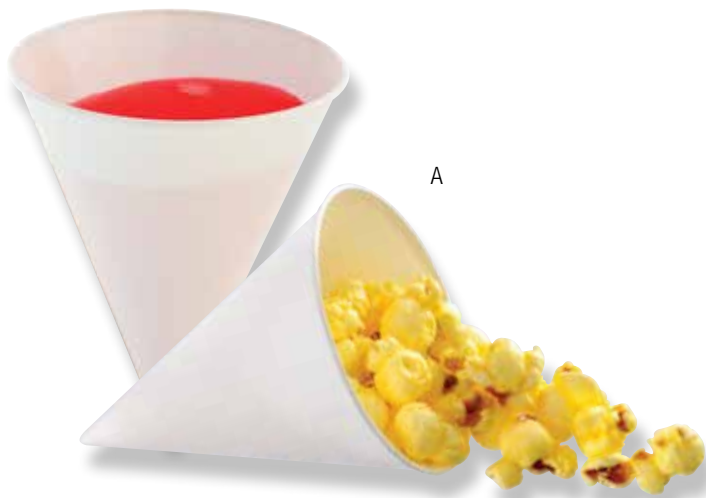

A

E

G

F

B

C

NEW!

D

don Paper Cone Cup

- Rolled rim PE coated paper

DON#	Cap'y	Size	Qty
A. 1156520	6 oz	2 7/8"W x 3 3/4"H	5M/cs

don Bamboo Knot Picks

- Made of eco-friendly bamboo

DON#	Length	Qty
E. 1037556	3 1/2"	500/pk
1122395	4"	500/pk
F. 1037558	4 1/2"	500/pk
G. 1037557	7"	500/pk

don Bamboo Skewers

DON#	Length	Qty
B. K8872	6"	2.4M/pk
K8873	9"	2.4M/pk

don Bamboo Chopsticks

- Sanitary, individually-wrapped sets

DON#	Length	Qty
C. P1050	9 1/4"	1M/cs

don Flavor Injectors

- Can be used to inject fillings into donuts and meats as well as party shots for your bar area

DON#	Size	Cap'y	Qty
D. 1157686	6 3/16"	20 ml	600/cs