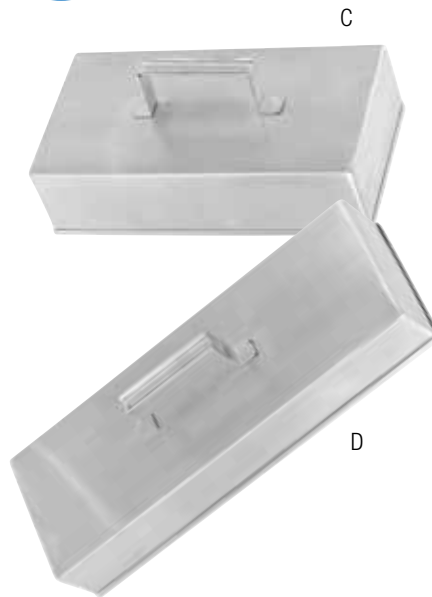

- Nickel-chrome plated steel
- Fits full size bun/sheet pan

DON#	Desc	Size	Qty
K4567* <b>NEW</b>	Full Size	24½"L x 16½"W x 1"H	1 ea

A

B

**NEW!**

C

D

Available June 2019