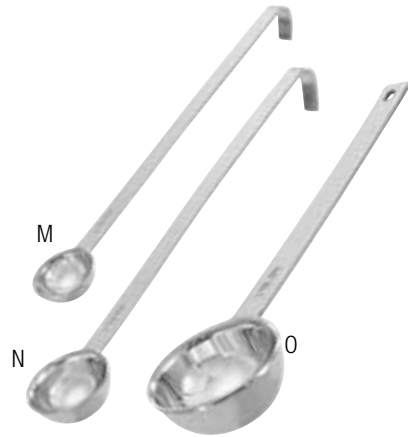

## don Tomato Corer

- Stainless steel with black nylon handle

DON#	Size	Qty
P. 1040733	6½"L x 1"W x 1/4"H	1 ea

Dishwasher safe

Heavyweight 18/8 Stainless Steel

Dual Head

**don** Stainless Steel Mixing Bowls