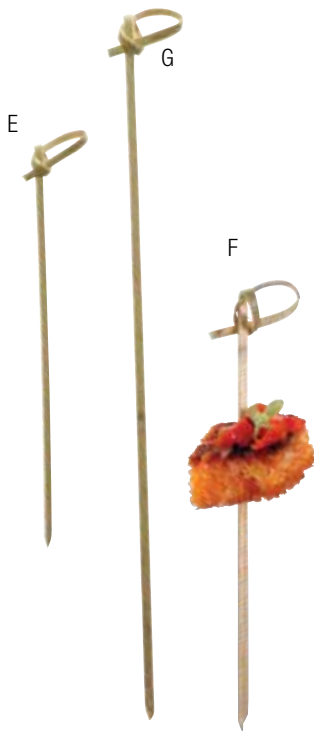

A

E

G

F

B

C

NEW!

D

don Paper Cone Cup

- Rolled rim PE coated paper

DON#	Cap'y	Size	Qty
A. 1156520	6 oz	2 7/8"W x 3 3/4"H	5M/cs

don Bamboo Knot Picks

- Made of eco-friendly bamboo

DON#	Length	Qty
E. 1037556	3 1/2"	500/pk
1122395	4"	500/pk
F. 1037558	4 1/2"	500/pk
G. 1037557	7"	500/pk

don Bamboo Skewers

DON#	Length	Qty
B. K8872	6"	2.4M/pk
K8873	9"	2.4M/pk

don Bamboo Chopsticks

- Sanitary, individually-wrapped sets

DON#	Length	Qty
C. P1050	9 1/4"	1M/cs

don Flavor Injectors

- Can be used to inject fillings into donuts and meats as well as party shots for your bar area

DON#	Size	Cap'y	Qty
D. 1157686	6 3/16"	20 ml	600/cs