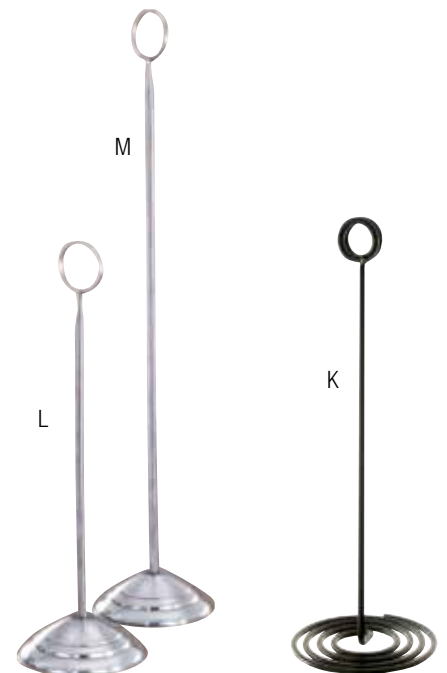

M

L

K

Black Powder Coat

don **Tall Sign Stands**

DON#	Desc	Color	H	Qty
K. 1121998	Stand	Black	12"	1 ea
L. S3691	Number Stand	Stainless Steel	12"	1 ea
M. S3692	Number Stand	Stainless Steel	18"H	1 ea