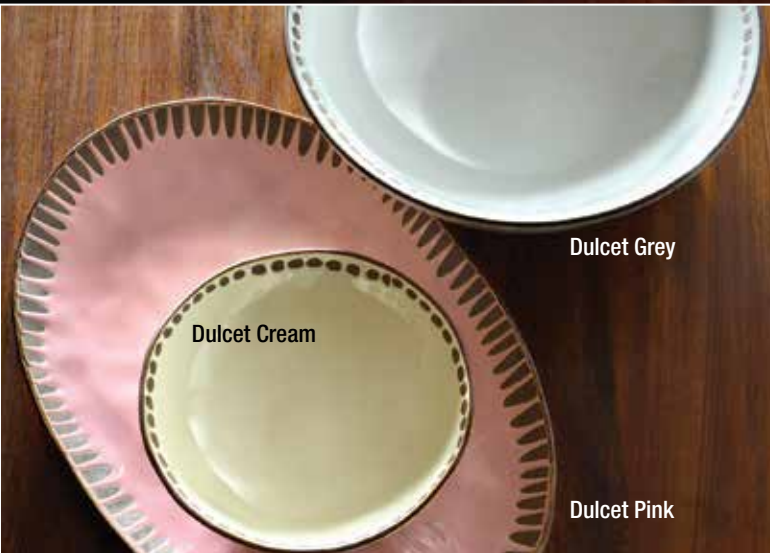

Dulcet Grey

Dulcet Cream

Dulcet Pink

Hedonite

DON#	Desc	Size	Cap'y	Qty
1165355	Cup	3 7/8" x 4 7/8"	8 oz	12/cs
1165357	Mug	3 1/2" x 4 7/8"	13 oz	12/cs
1165356	Saucer	5 5/8"	—	12/cs
1165350	Plate	8"	—	12/cs
1165351	Plate	10"	—	12/cs
1165352	Plate	11 7/8"	—	12/cs
1165358	Oval Platter	12" x 7 1/2"	—	12/cs
1165353	Bowl	6"	18 oz	12/cs
1165354	Bowl	8 7/8"	46 oz	12/cs

NOTE: Shipped FOB from IL (60185)
Limited 5 year chip warranty on all pieces

Dulcet

Cream#	Grey#	Pink#	Desc	Size	Cap'y	Qty
1165347	1165348	1165349	Mug	5 5/8" x 3 7/8"	13 oz	12/cs
1165335	1165336	1165337	Plate	8 5/8"	—	12/cs
1165332	1165333	1165334	Plate	10 5/8"	—	12/cs
1165341	1165342	1165343	Oval Platter	12 5/8" x 8 5/8"	—	12/cs
1165338	1165339	1165340	Soup Bowl	6"	33 oz	12/cs
1165344	1165345	1165346	Serving Bowl	9 1/4"	52 oz	12/cs

NOTE: Shipped FOB from IL (60185)
Limited 5 year chip warranty on all pieces