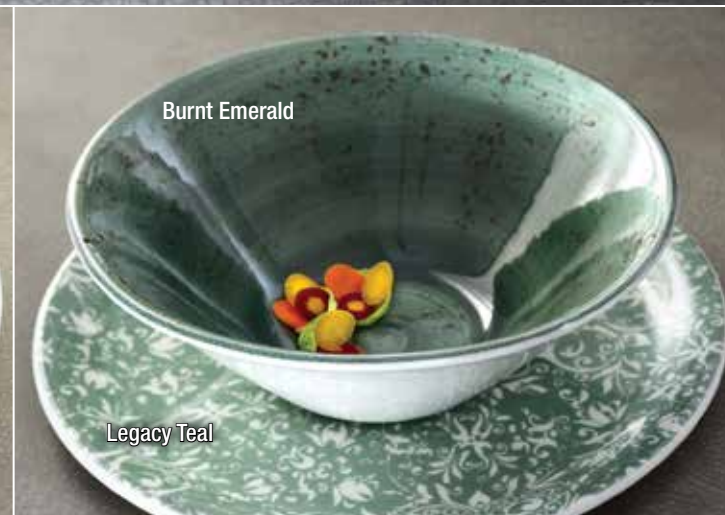

Burnt Emerald

Legacy Teal

Vesuvius

Amber#	Burnt Emerald#	Lapis#	Desc	Size	Cap'y	Qty
1180921	1183112	1180913	Coupe Plate	6"	—	12/cs
1180920	1183111	1183099	Coupe Plate	8"	—	12/cs
1180916	1183107	1183096	Coupe Plate	9"	—	12/cs
1180919	1180928	1180912	Coupe Plate	10"	—	12/cs
1180917	1180926	1180909	Coupe Plate	11"	—	12/cs
1180918	1183110	1180911	Coupe Plate	11¾"	—	12/cs
1183103	1183109	1183098	Square Plate	10¾"	—	6/cs
1183104	1180927	1180910	Rect Tray	13" x 7½"	—	6/cs
1183106	1180930	1183101	Coupe Bowl	5"	4 oz	12/cs
1180922	1183113	1183100	Coupe Bowl	8½"	27 oz	12/cs
1183105	1180929	1180914	Coupe Bowl	10"	38 oz	12/cs
1183102	1183108	1183097	Coupe Bowl	11½"	65 oz	6/cs

NOTE: Shipped FOB from PA (16105)
Limited lifetime chip warranty

Ink

Legacy Blue#	Legacy Teal#	Nomad Blue#	Desc	Size	Cap'y	Qty
—	—	1180945	Coupe Plate	6"	—	12/cs
1180953	1180955	1180944	Coupe Plate	8"	—	12/cs
1180952	—	1180943	Coupe Plate	10"	—	12/cs
—	—	1183116	Coupe Plate	11¾"	—	12/cs
1180954	—	1180947	Coupe Bowl	8½"	27 oz	12/cs
—	—	1180946	Coupe Bowl	10"	38 oz	12/cs

NOTE: Shipped FOB from PA (16105)
Limited lifetime chip warranty

* On next page