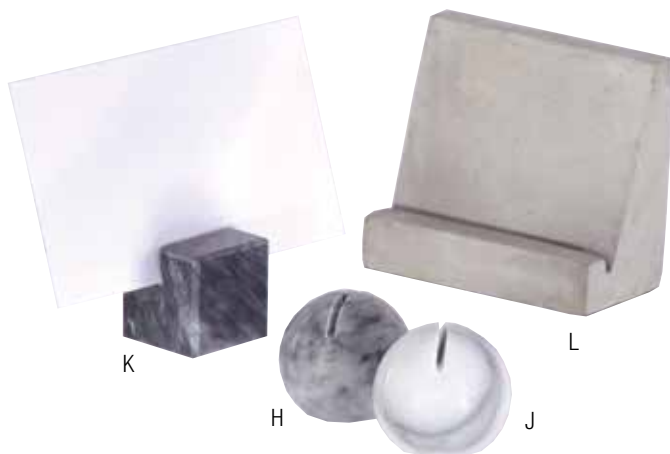

L.	1174277	Rectangular	Grey	2½" x 1⅜" x 2¼"	8/pk
----	---------	-------------	------	-----------------	------

don Uptown Holloware

- Double wall insulation increases temperature retention and prevents condensation
- Complements Highland Park buffet serving pieces and flatware
- 18/8 stainless steel; mirror finish