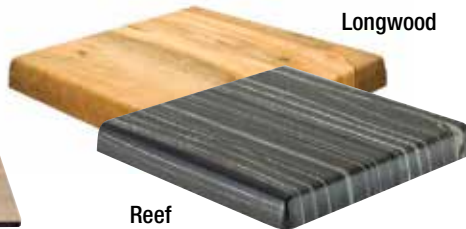

NOTE: Shipped FOB from IN (46982). Lead Time 2-4 Weeks. Ask your DON Sales Representative for color options.

Elements

Suncity

Marco

Tabletops

Florida Seating

- Molded laminate construction tabletops
- Additional tabletop options available