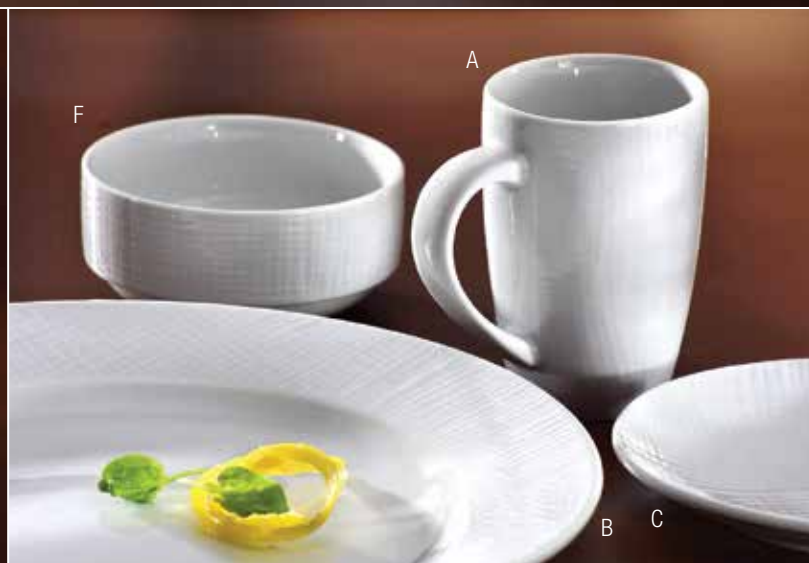

DON Tabletop Items

Unique embossment resembles the subtle texture of finely woven cloth

Bright White Porcelain Dinnerware

	DON#	Desc	Size	Cap'y	Qty
	1120170	Coffee Cup	4¼" x 2¾"	7 oz	12/cs
A.	1120177	Bistro Mug	4" x 4¾"	10 oz	12/cs
	1120175	Double Well Saucer	6¼"	—	12/cs
	1120169	Plate	6½"	—	12/cs
	1120168	Plate	8"	—	12/cs
	1120167	Plate	9"	—	12/cs
	1120166	Plate	10⅝"	—	12/cs
B.	1120165	Plate	12"	—	12/cs
C.	1163159	Coupe Plate	6"	—	12/cs