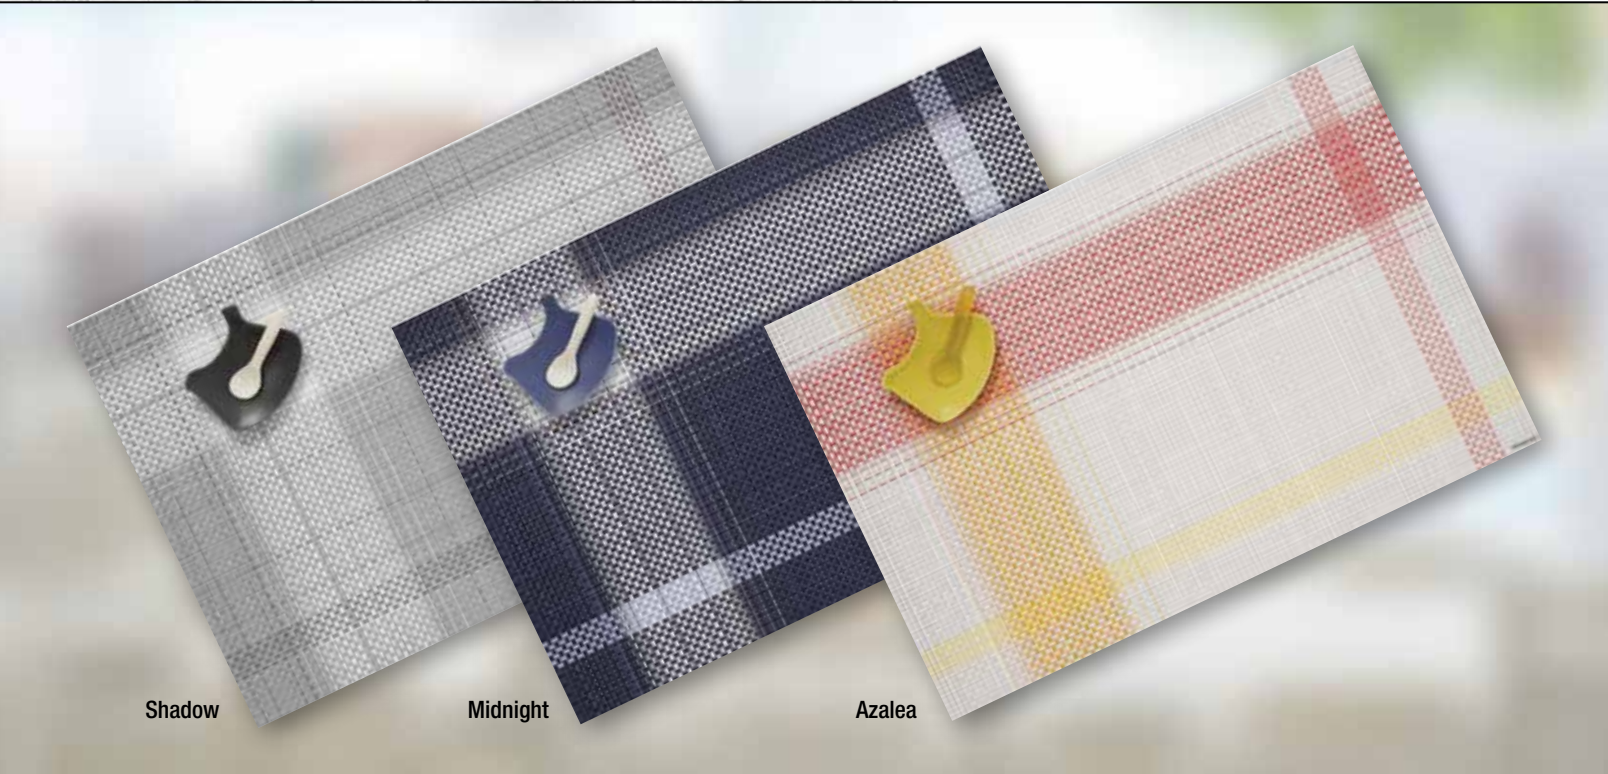

Shadow

Midnight

Azalea

Beam Placemats

NEW!

Chilewich

- Made in the USA
- Free of phthalates
- Suitable for indoor and outdoor use
- Contains Microban® antimicrobial protection
- Wipes clean with damp cloth
- Can be washed in 180° F sanitizer

In this dynamic new design, bands of color intersect with narrow accent stripes in an exploded plaid, forming an internal frame within each rectangular placemat. Subtle tonal variations in the yarns ensure that Beam takes on a distinct character in each of three vibrant colorways.

DON#	Desc	Color	Size	Qty
1184146	Placemat	Azalea	19"L x 14"W	4/pk
1184145	Placemat	Midnight	19"L x 14"W	4/pk
1184144	Placemat	Shadow	19"L x 14"W	4/pk

NOTE: Shipped FOB from GA (30705)
Additional styles, colors, sizes, shapes are available, along with customization options. Ask your DON Sales Representative for details.