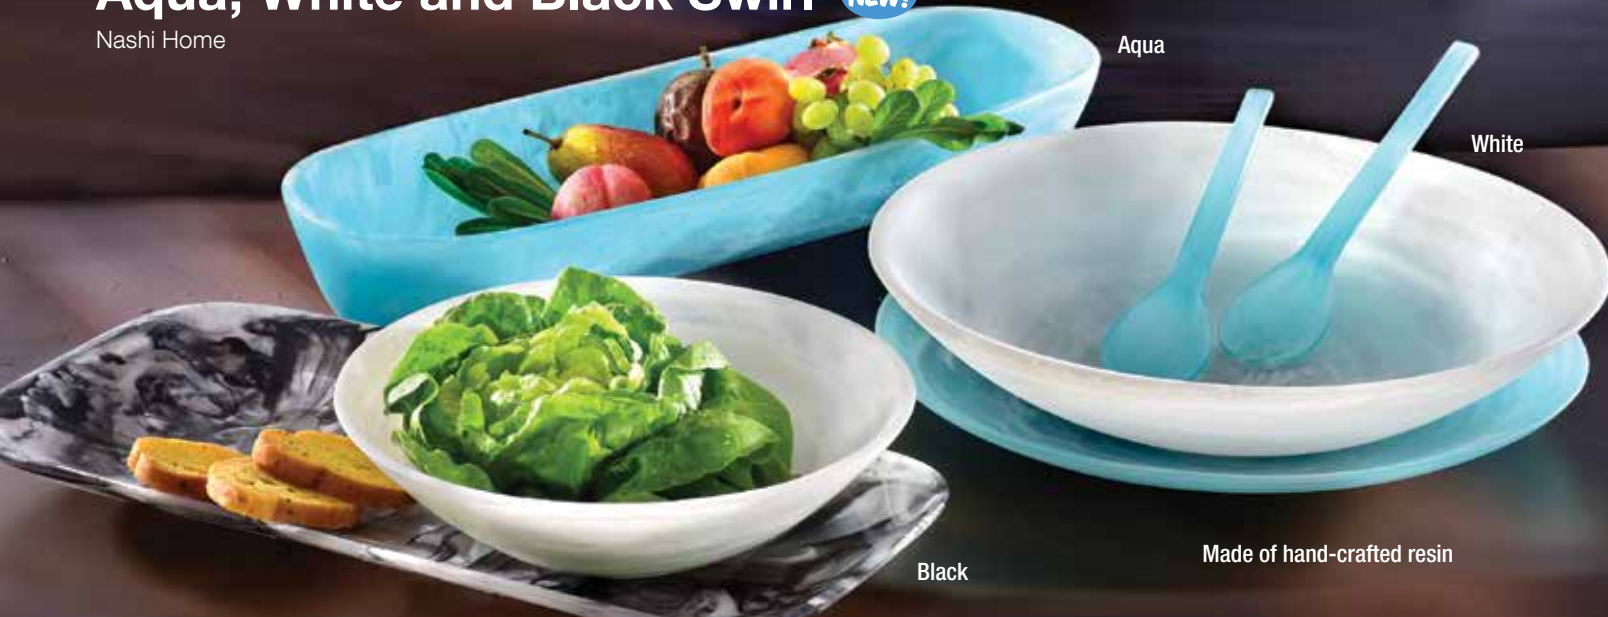

Aqua, White and Black Swirl NEW!

Nashi Home

Aqua

White

Black

Made of hand-crafted resin

Aqua#	Black#	White#	Desc	Size	Cap'y	Qty
1186438	1186437	1186439	Short Handled Servers	7½"L x 3¾"W	—	1 ea
1186435	1186434	1186436	Everyday Salad Servers	11"L x 3½"W	—	1 ea
1186429	1186428	1186430	Everyday Platter	15½"L x 15½"W x 1½"H	—	1 ea
1186432	1186431	1186433	Everyday Xlarge Platter	29½"L x 29½"W x 3¾"H	—	1 ea
1186418	1186417	1186419	Rectangular Platter	21½"L x 9¾"W x 1½"H	—	1 ea
1186403	1186402	1186404	Medium Flat Bowl	11¾"L x 11¾"W x 1½"H	1½ qt	1 ea
1186406	1186405	1186407	Boat Bowl	21¾"L x 7¾"W x 4"H	4 qt	1 ea
1186409	1186408	1186410	Jumbo Boat Bowl	34"L x 19"W x 7"H	10 qt	1 ea
1186424	1186423	1186425	Everyday Medium Bowl	11¾"L x 11¾"W x 3½"H	3 qt	1 ea
1186421	1186420	1186422	Everyday Large Bowl	15¾"L x 15¾"W x 3½"H	4 qt	1 ea
1186401	1186426	1186427	Everyday Xlarge Bowl	23¾"L x 23¾"W x 6"H	10 qt	1 ea
1186415	1186414	1186416	Jug	5½"L x 5½"W x 9¾"H	2 qt	1 ea
1186412	1186411	1186413	Ice Bucket	10½"L x 10½"W x 9¾"H	4½ qt	1 ea

NOTE: Shipped FOB from NJ (08873)