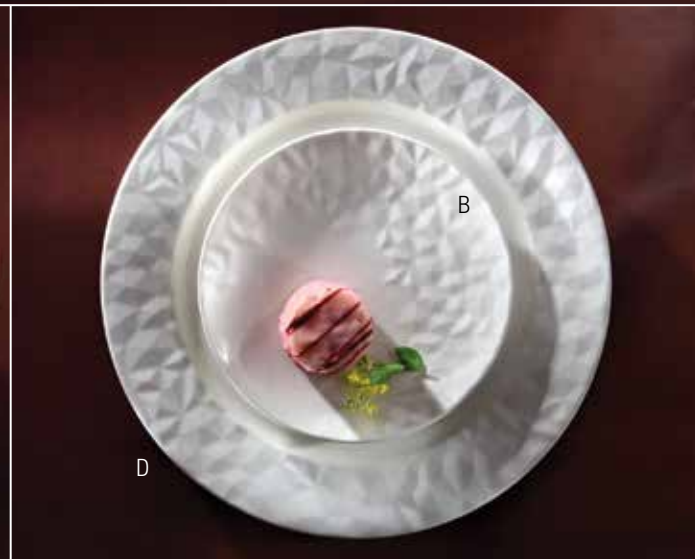

DON#	Desc	Size	Cap'y	Qty
1184763	Stacking Cup	3¾" x 2½"	10 oz	36/cs
1184764	Mug	3" x 3½"	14 oz	36/cs
A. 1184762	Saucer	6"	—	36/cs
B. 1184751	Coupe Plate	6¾"	—	36/cs
1184752	Coupe Plate	8½"	—	24/cs
1184753	Coupe Plate	11"	—	12/cs
1184754	Coupe Plate	13"	—	12/cs
C. 1184767	Deep Coupe Plate	8"	—	24/cs
1184768	Deep Coupe Plate	11"	—	12/cs

NOTE: Shipped FOB from IL (60185)
Limited lifetime chip warranty on all pieces

DON#	Desc	Size	Cap'y	Qty
1184755	Rim Plate	6¾"	—	36/cs
1184757	Rim Plate	9"	—	24/cs
D. 1184758	Rim Plate	10½"	—	12/cs
1184756	Square Plate	8½"	—	24/cs
E. 1184759	Square Plate	10½"	—	12/cs
F. 1184761	Rectangular Platter	11" x 6"	—	12/cs
1184760	Rectangular Platter	13" x 8"	—	12/cs
G. 1184765	Stacking Bouillon	3¾"	9 oz	36/cs
H. 1184766	Cereal Bowl	6"	20 oz	36/cs