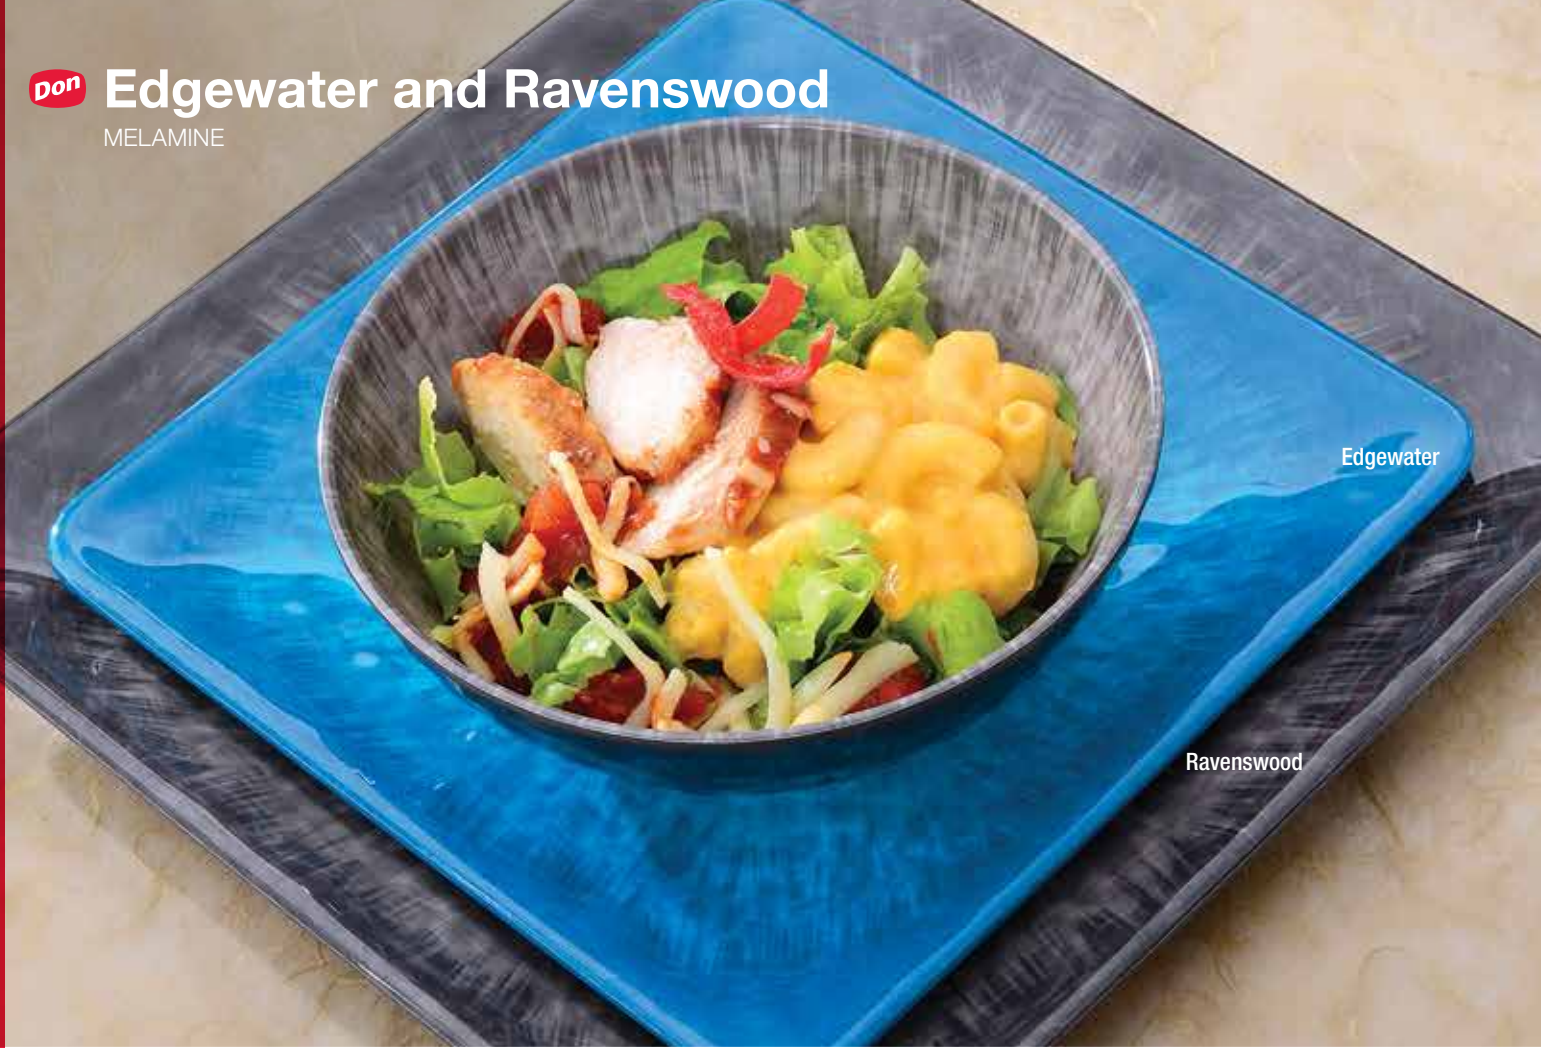

don Edgewater and Ravenswood

MELAMINE

DON Tabletop Items

Edgewater

Ravenswood

Dishwasher safe
up to 212° F