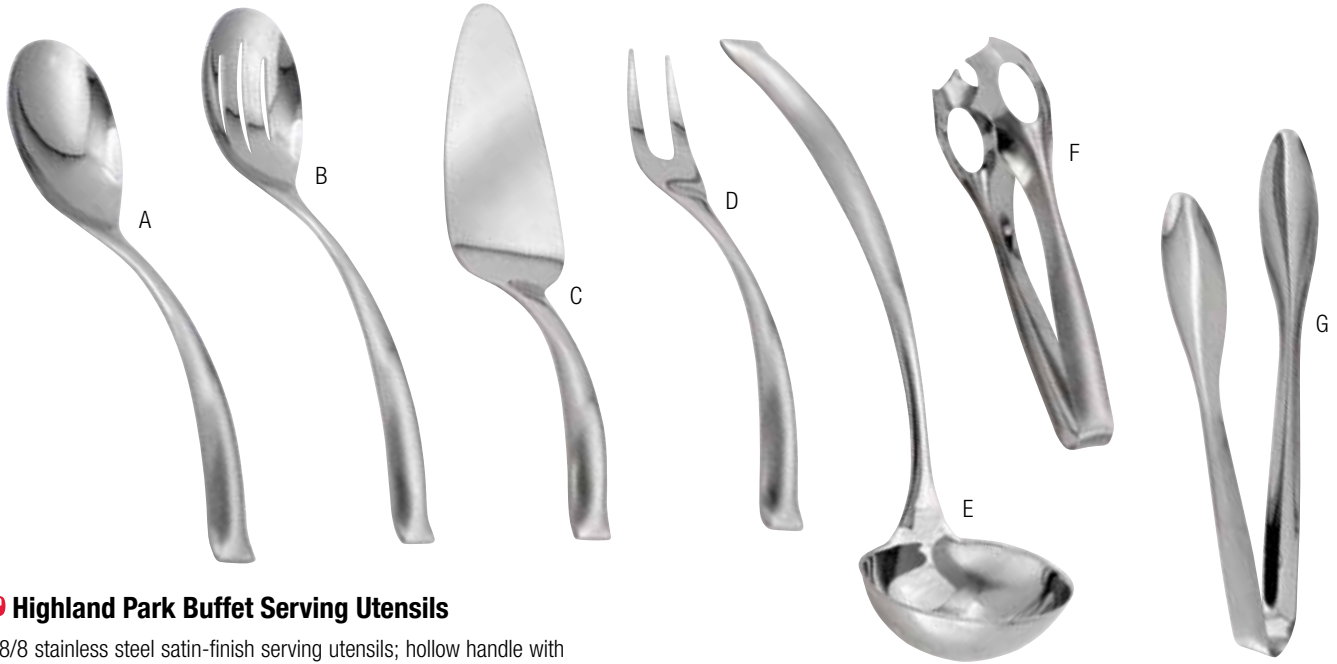

don Highland Park Buffet Serving Utensils

- 18/8 stainless steel satin-finish serving utensils; hollow handle with mirrored heads
- Dual satin/mirror finish complements any buffet presentation
- Satin handles conceal finger prints

DON#	Desc	Length	Qty
A. 1132692	Solid Serving Spoon	10"	1 ea
1132693	Solid Serving Spoon	13"	1 ea
B. 1132690	Slotted Serving Spoon	10"	1 ea
1132691	Slotted Serving Spoon	13"	1 ea
C. 1132687	Pastry Server	10"	1 ea
D. 1132683	Two-Tine Serving Fork	10"	1 ea

DON#	Desc	Length	Cap'y	Qty
1132685	Sauce Ladle	6½"	¾ oz	1 ea
1132684	Dressing Ladle	10¼"	1½ oz	1 ea
E. 1132689	Soup Ladle	14½"	5 oz	1 ea
1132695	All Purpose Tong	9"	—	1 ea
F. 1132694	Ice Tong	6"	—	1 ea
1132686	Pasta Tong	9"	—	1 ea
G. 1132688	Serving Tong	11½"	—	1 ea