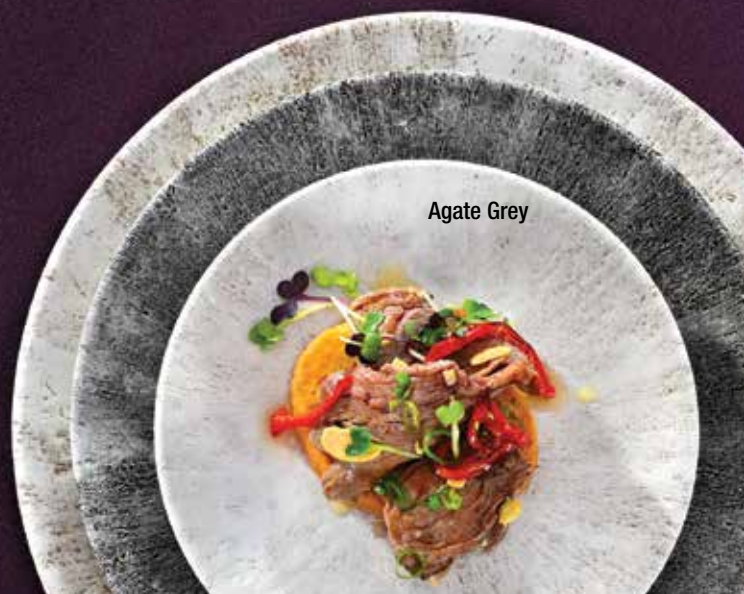

NOTE: Shipped FOB from NJ (08332)
Limited lifetime chip warranty

NEW! Stone
Churchill China

Zircon Brown

Quartz Black

Agate Grey

Agate Grey#	Quartz Black#	Zircon Brown#	Desc	Size	Cap'y	Qty
1183516	1183523	1180991	Coupe Plate	6½"	—	12/cs
1183517	1183524	1180992	Coupe Plate	8¾"	—	12/cs
1183514	1180988	1183529	Coupe Plate	10¼"	—	12/cs
1183515	1180989	1183530	Coupe Plate	11¼"	—	12/cs
1183519	1183526	1183533	Oval Coupe Plate	10¾" x 9"	—	12/cs
1183518	1183525	1183532	Oval Coupe Plate	12½" x 10"	—	12/cs
1180987	1183527	1183534	Oblong Chef's Plate	11¾" x 6"	—	12/cs
1183520	1183528	1183535	Oblong Chef's Plate	13⅞" x 7⅞"	—	6/cs
1180985	1183521	1180990	Coupe Bowl	7¼"	15 oz	12/cs
1180986	1183522	1183531	Coupe Bowl	9¾"	40 oz	12/cs