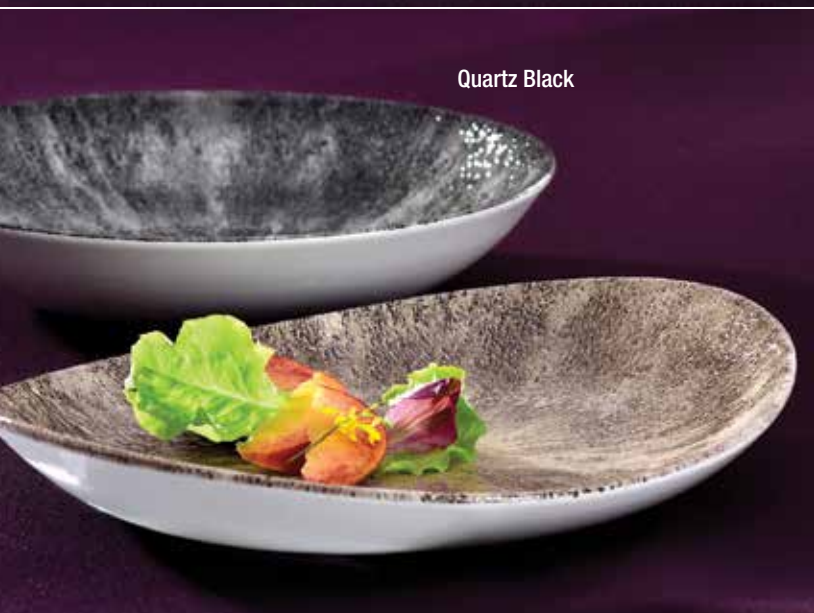

Quartz Black