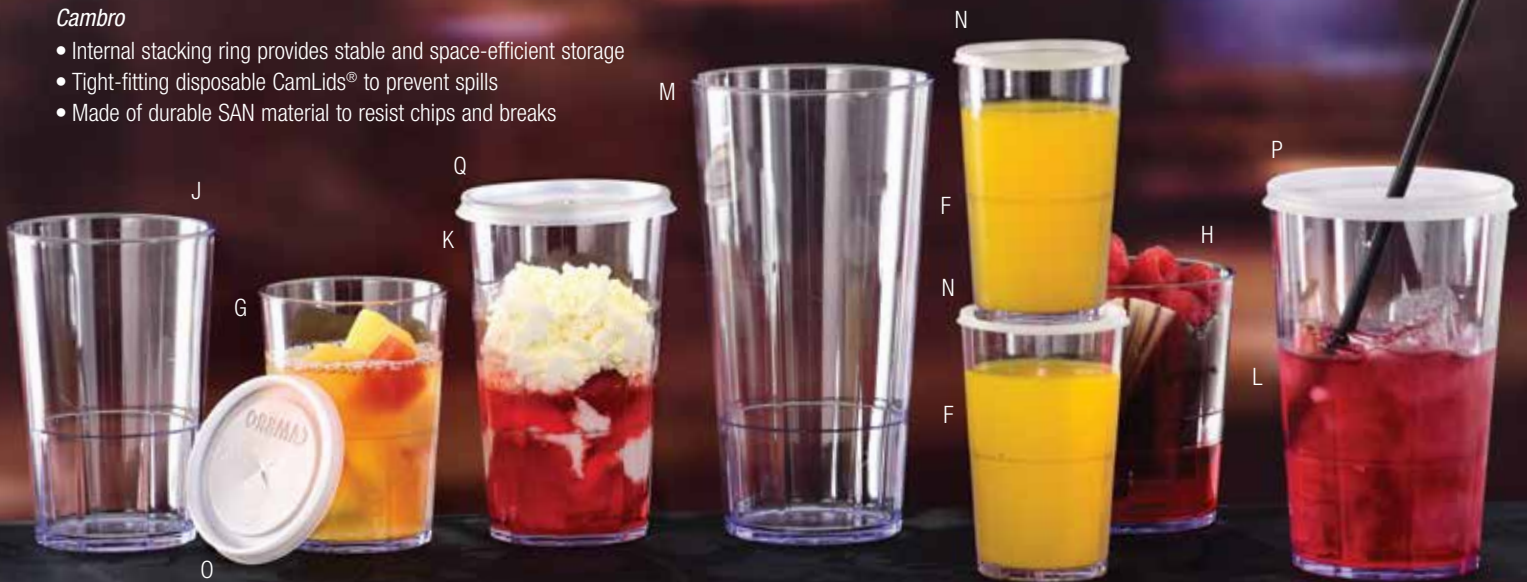

Lido® Tumblers

Cambro

- Internal stacking ring provides stable and space-efficient storage
- Tight-fitting disposable CamLids® to prevent spills
- Made of durable SAN material to resist chips and breaks