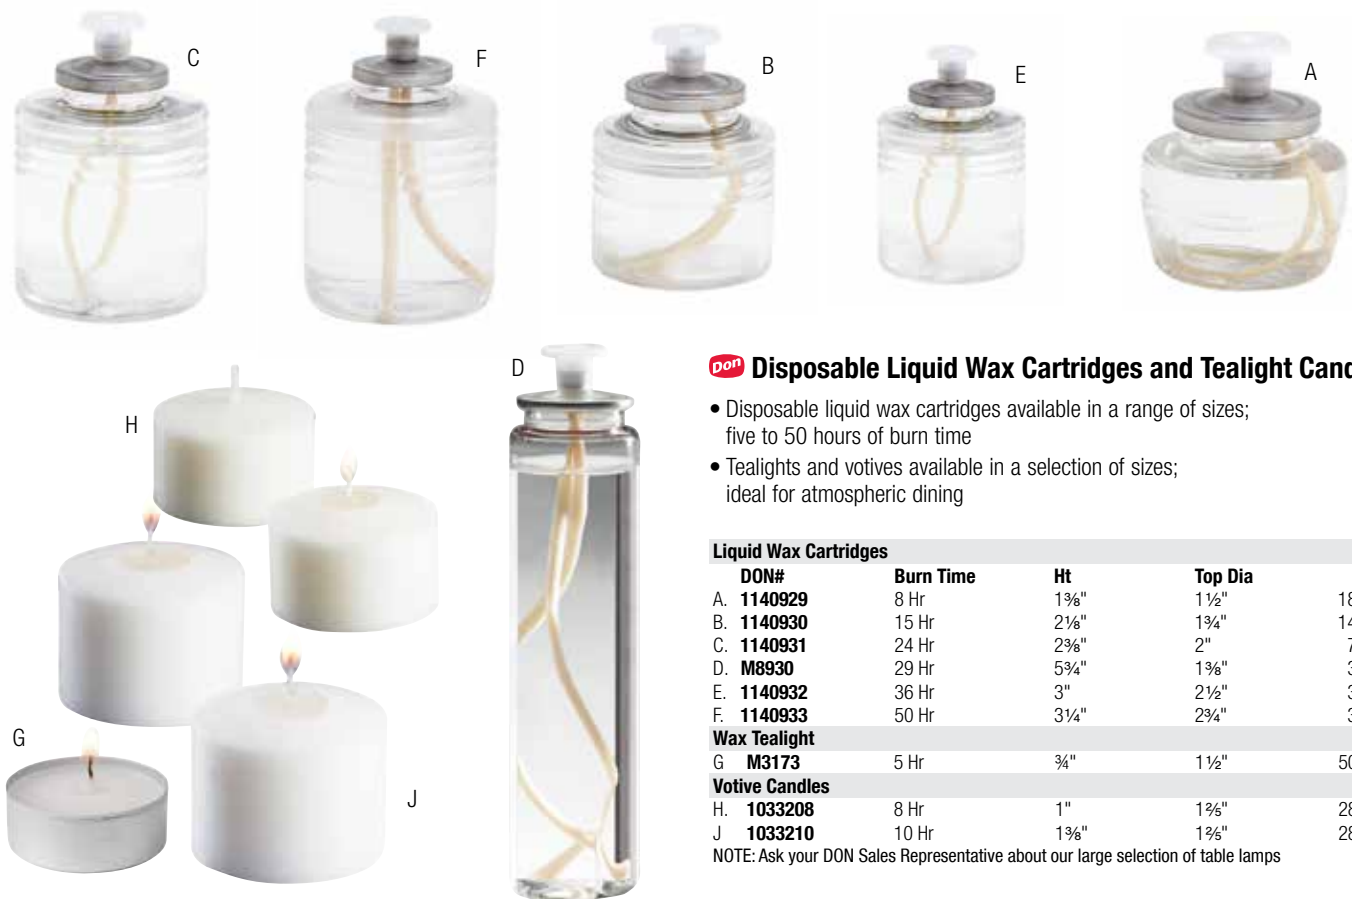

don Disposable Liquid Wax Cartridges and Tealight Candles

- Disposable liquid wax cartridges available in a range of sizes; five to 50 hours of burn time
- Tealights and votives available in a selection of sizes; ideal for atmospheric dining

Liquid Wax Cartridges

	DON#	Burn Time	Ht	Top Dia	Qty
A.	1140929	8 Hr	1 3/8"	1 1/2"	180/cs
B.	1140930	15 Hr	2 1/8"	1 3/4"	144/cs
C.	1140931	24 Hr	2 3/8"	2"	72/cs
D.	M8930	29 Hr	5 3/4"	1 3/8"	36/cs
E.	1140932	36 Hr	3"	2 1/2"	36/cs
F.	1140933	50 Hr	3 1/4"	2 3/4"	36/cs

Wax Tealight

G	M3173	5 Hr	3/4"	1 1/2"	500/cs

Votive Candles

H.	1033208	8 Hr	1"	1 3/8"	288/cs
J	1033210	10 Hr	1 3/8"	1 3/8"	288/cs

NOTE: Ask your DON Sales Representative about our large selection of table lamps