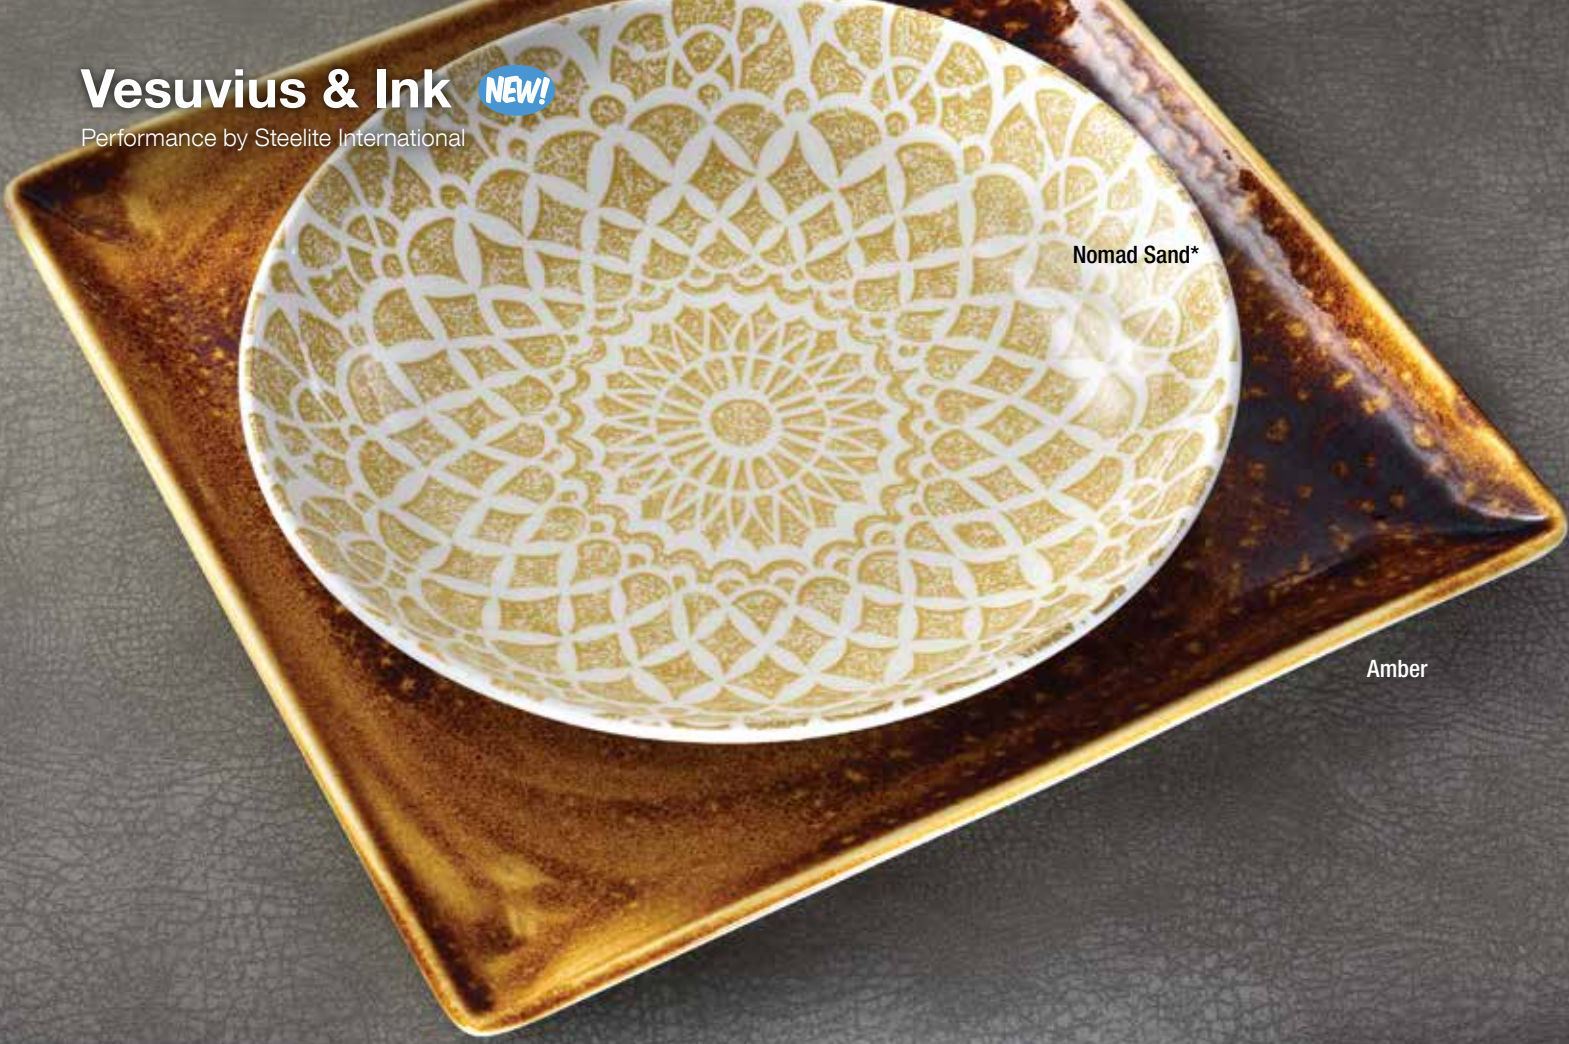

Vesuvius & Ink **NEW!**

Performance by Steelite International

Nomad Sand*

Amber