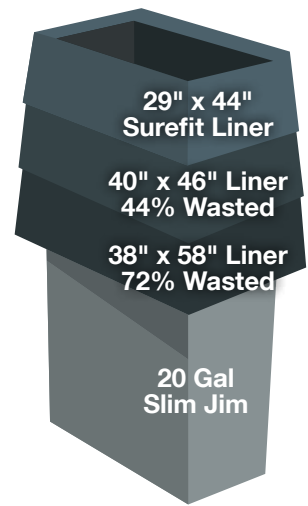

Doⁿ Surefit™ Can Liners

- Clean appearance is popular in foodservice receptacles—no banding required and bag won't slip
- Heavy duty, high grade plastic has leak-proof seams and puncture-resistant side walls

23 Gallon Slim Jim®

DON#	Resin	Color	Size	Cap'y	Thickness	Qty
1041967	Low-D	Black	43"L x 28"W	23 gal	1 mil	150/cs
1041935	Low-D	Black	44"L x 28½"W	23 gal	1.3 mil	100/cs
1041971	Hi-D	Clear	44"L x 29"W	23 gal	14 mic	200/cs
1041961	Hi-D	Clear	44"L x 29"W	23 gal	10 mic	200/cs
1050141	Hi-D	Natural	44"L x 29"W	23 gal	16 mic	500/cs
1045579	Low-D	Clear	45"L x 28"W	23 gal	1.2 mil	100/cs
1047883	Low-D	Clear	47"L x 30"W	23 gal	1.6 mil	100/cs

32 Gallon

1041995	Low-D	Clear	45"L x 33"W	32 gal	1.2 mil	100/cs
1041968	Low-D	Black	45"L x 33"W	32 gal	1.3 mil	100/cs
1041936	Low-D	Black	45"L x 33"W	32 gal	1.5 mil	100/cs
1041962	Hi-D	Clear	46"L x 33"W	32 gal	1.3 mil	200/cs
1050142	Hi-D	Natural	46"L x 33"W	32 gal	16 mic	200/cs

44 Gallon

DON#	Resin	Color	Size	Cap'y	Thickness	Qty
1041963	Low-D	White	50"L x 37"W	44 gal	.75 mil	150/cs
1041969	Low-D	Black	50"L x 37"W	44 gal	1.3 mil	75/cs
1041937	Low-D	Black	50"L x 37"W	44 gal	1.5 mil	100/cs
1041964	Hi-D	Clear	52"L x 37"W	44 gal	14 mic	150/cs
1050143	Hi-D	Natural	52"L x 37"W	44 gal	16 mic	200/cs
1041957	Low-D	Clear	54"L x 37"W	44 gal	1.6 mil	100/cs

56 Gallon

1041965	Low-D	White	55"L x 44"W	56 gal	.75 mil	100/cs
1041970	LLD	Black	55"L x 44"W	56 gal	1.3 mil	50/cs
1041966	Hi-D	Clear	57"L x 44"W	56 gal	14 mic	100/cs

Doⁿ Traditional Can Liners

- High-density with star bottom liners are ideal for heavy, bulky trash
- Low-density with flat bottom liners for sharp trash

Low - Density - Star Bottom, Coreless Rolls