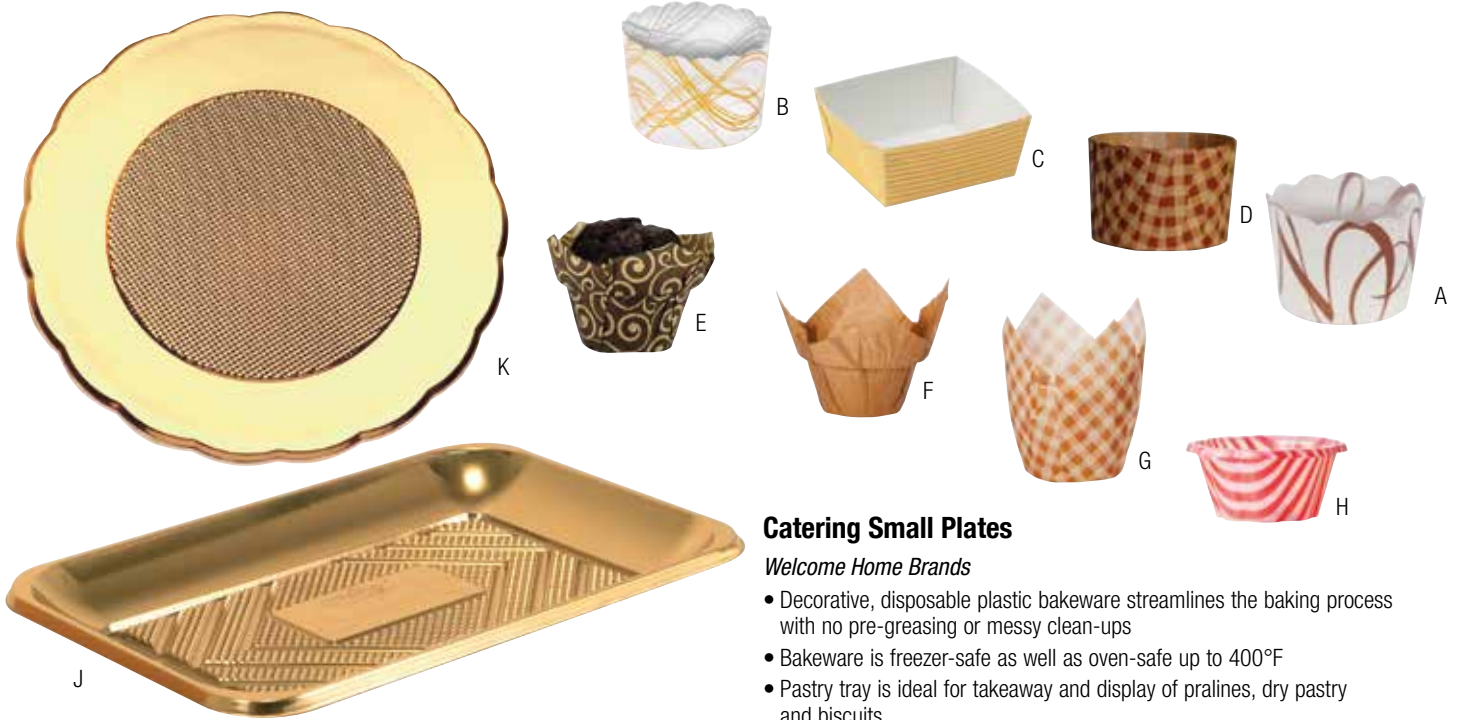

Catering Small Plates

Welcome Home Brands

- Decorative, disposable plastic bakeware streamlines the baking process with no pre-greasing or messy clean-ups
- Bakeware is freezer-safe as well as oven-safe up to 400°F
- Pastry tray is ideal for takeaway and display of pralines, dry pastry and biscuits

Bakeware					
DON#	Desc	Pattern	Cap'y	Size	Qty
A. 1106375	Baking Cup	Brown Swirl	2½ oz	1¼"L x 1½"H	500/cs
1051536	Baking Cup	Yellow	2¼ oz	1½"L x 1¾"W x 1¾"H	500/cs
1050874	Baking Cup	Brown	3½ oz	2"L x 2"H	500/cs
1050662	Baking Cup	Stripe	3½ oz	2½"L x 1¾"H	500/cs
B. 1050656	Baking Cup	Gold Wave	4½ oz	2¾"L x 1¾"H	500/cs
C. 1050699	Baking Cup	Yellow	5¼ oz	2¾"L x 2¾"W x 1¾"H	500/cs
1050664	Baking Cup	Stripe	6¼ oz	2¾"L x 2"H	500/cs
D. 1050862	Baking Cup	Check	6½ oz	2¾"L x 2"H	480/cs
E. 1131213	Tulip Cup Brown Swirl	Brown Swirl	—	2"L x 2½"H	1M/cs
F. 1131240	Tulip Cup Kraft	Kraft	—	3"L x 3¼"H	1M/cs
G. 1131253	Tulip Cup Check	Check	—	2"L x 3¼"H	1M/cs

Gelato Cup and Lid				
DON#	Desc	Color	Size	Qty
1148061	Gelato Lid	Clear	3¾"L x 1¾"H	500/cs
H. 1148060	Gelato Cup	Red	3¾"L x 1¾"H	1M/cs

Trays and Lids				
1148057	Kado Lid	Clear	9¾"L x 6¾"W x 2"H	200/cs
1148059	Round Medoro Lid	Clear	9½"L x 3½"H	60/cs
J. 1148056	Kado Tray	Gold	9¾"L x 6¾"W	400/cs
K. 1148058	Round Medoro Tray	Gold	9½"L x 1¾"H	120/cs

NOTE: Shipped FOB from NY (10604)