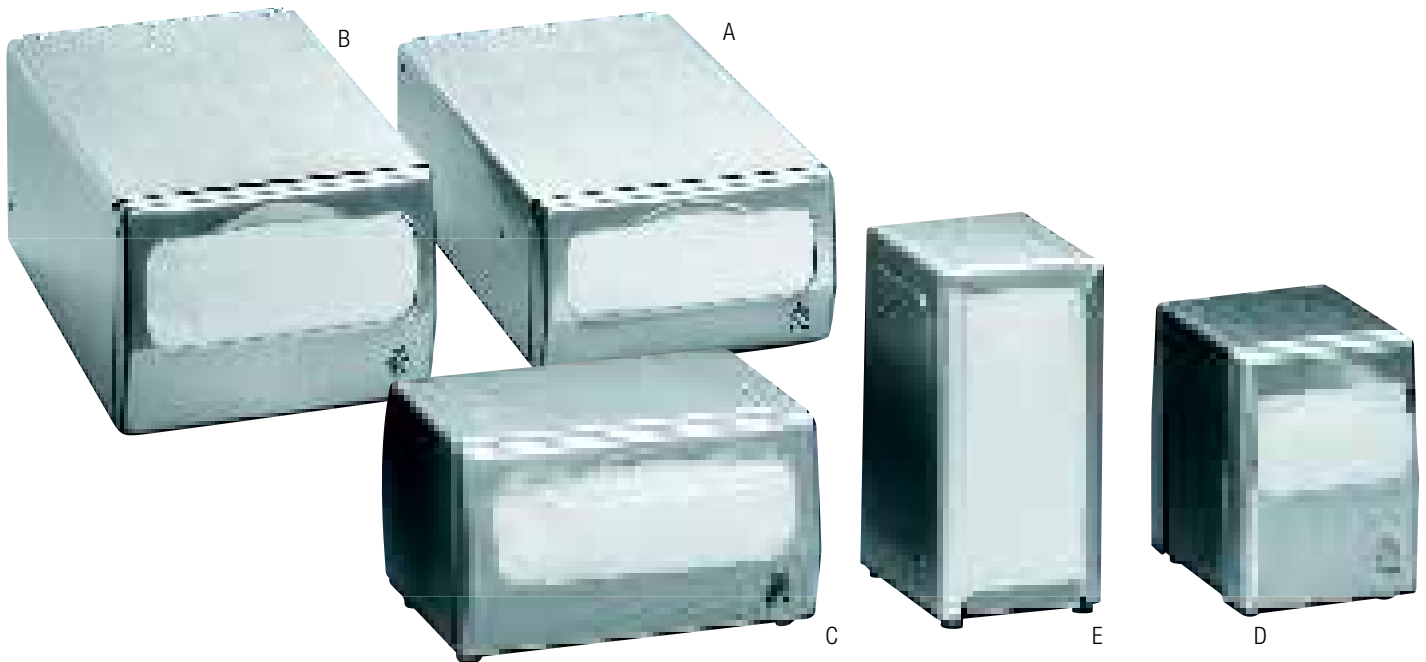

Napkins and Dispensers

TORK, an Essity Brand

Dispensers					
DON#	Desc	Size	Style	Cap'y	Qty
A. 1179342	Cabinet	11⅞" x 7⅞" x 4½"	Mini-fold	300	1 ea
B. P280	Cabinet	5¾" x 7¾" x 11¾"	Masterfold	300	1 ea
C. P4673	Tabletop	4½" x 7½" x 6"	Mini-fold	200	1 ea
D. P299	Tabletop	5½" x 4⅞" x 5⅝"	Lowfold	180	1 ea
P298	Tabletop	5¾" x 7½" x 6¼"	Masterfold	200	1 ea
E. P288	Tabletop	7⅞" x 3¾" x 4¼"	Tallfold	150	1 ea

NOTE: Ask your DON Sales Representative for stocking locations

Napkins					
DON#	Desc	Ply	Color	Size	Qty
P104	Lowfold	1 Ply	White	12" x 5½"	8M/cs
1046008	Lowfold	1 Ply	White	12" x 7"	8.16M/cs
P1322	Masterfold	1 Ply	Natural	12" x 13"	6M/cs
9P16	Masterfold	1 Ply	White	12" x 13"	6M/cs
P1325	Masterfold	1 Ply	Natural	17" x 12"	6M/cs
P458	Masterfold	1 Ply	White	17" x 12"	6M/cs
P1326	Minifold	1 Ply	Natural	12" x 13"	6M/cs
P461	Minifold	1 Ply	White	12" x 13"	6M/cs
P156	Tallfold	1 Ply	White	13½" x 6"	10M/cs