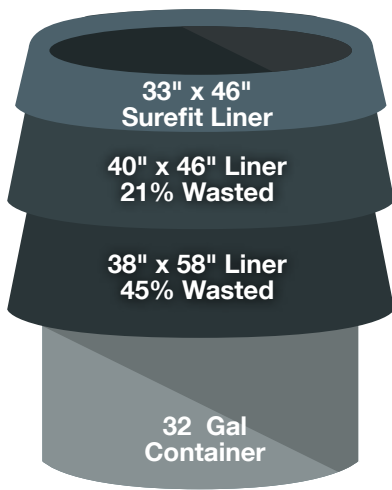

Doⁿ Surefit™ Can Liners

- Clean appearance is popular in foodservice receptacles—no banding required and bag won't slip
- Heavy duty, high grade plastic has leak-proof seams and puncture-resistant side walls

23 Gallon Slim Jim®

DON#	Resin	Color	Size	Cap'y	Thickness	Qty
1041967	Low-D	Black	43"L x 28"W	23 gal	1 mil	150/cs
1041935	Low-D	Black	44"L x 28½"W	23 gal	1.3 mil	100/cs
1041971	Hi-D	Clear	44"L x 29"W	23 gal	14 mic	200/cs
1041961	Hi-D	Clear	44"L x 29"W	23 gal	10 mic	200/cs
1050141	Hi-D	Natural	44"L x 29"W	23 gal	16 mic	500/cs
1045579	Low-D	Clear	45"L x 28"W	23 gal	1.2 mil	100/cs
1047883	Low-D	Clear	47"L x 30"W	23 gal	1.6 mil	100/cs

32 Gallon

1041995	Low-D	Clear	45"L x 33"W	32 gal	1.2 mil	100/cs
1041968	Low-D	Black	45"L x 33"W	32 gal	1.3 mil	100/cs
1041936	Low-D	Black	45"L x 33"W	32 gal	1.5 mil	100/cs
1041962	Hi-D	Clear	46"L x 33"W	32 gal	1.3 mil	200/cs
1050142	Hi-D	Natural	46"L x 33"W	32 gal	16 mic	200/cs

44 Gallon

DON#	Resin	Color	Size	Cap'y	Thickness	Qty
1041963	Low-D	White	50"L x 37"W	44 gal	.75 mil	150/cs
1041969	Low-D	Black	50"L x 37"W	44 gal	1.3 mil	75/cs
1041937	Low-D	Black	50"L x 37"W	44 gal	1.5 mil	100/cs
1041964	Hi-D	Clear	52"L x 37"W	44 gal	14 mic	150/cs
1050143	Hi-D	Natural	52"L x 37"W	44 gal	16 mic	200/cs
1041957	Low-D	Clear	54"L x 37"W	44 gal	1.6 mil	100/cs

56 Gallon

1041965	Low-D	White	55"L x 44"W	56 gal	.75 mil	100/cs
1041970	LLD	Black	55"L x 44"W	56 gal	1.3 mil	50/cs
1041966	Hi-D	Clear	57"L x 44"W	56 gal	14 mic	100/cs

Doⁿ Traditional Can Liners

- High-density with star bottom liners are ideal for heavy, bulky trash
- Low-density with flat bottom liners for sharp trash

Low - Density - Star Bottom, Coreless Rolls