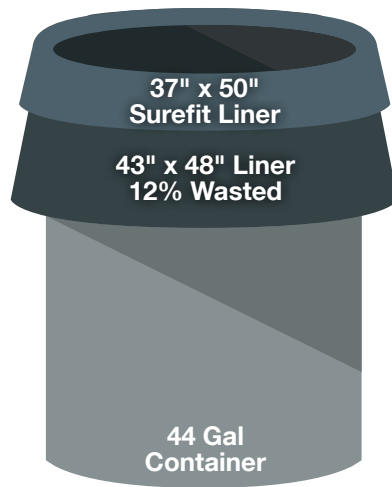

Doⁿ Surefit™ Can Liners

- Clean appearance is popular in foodservice receptacles—no banding required and bag won't slip
- Heavy duty, high grade plastic has leak-proof seams and puncture-resistant side walls

23 Gallon Slim Jim®

DON#	Resin	Color	Size	Cap'y	Thickness	Qty
1041967	Low-D	Black	43"L x 28"W	23 gal	1 mil	150/cs
1041935	Low-D	Black	44"L x 28½"W	23 gal	1.3 mil	100/cs
1041971	Hi-D	Clear	44"L x 29"W	23 gal	14 mic	200/cs
1041961	Hi-D	Clear	44"L x 29"W	23 gal	10 mic	200/cs
1050141	Hi-D	Natural	44"L x 29"W	23 gal	16 mic	500/cs
1045579	Low-D	Clear	45"L x 28"W	23 gal	1.2 mil	100/cs
1047883	Low-D	Clear	47"L x 30"W	23 gal	1.6 mil	100/cs

32 Gallon

1041995	Low-D	Clear	45"L x 33"W	32 gal	1.2 mil	100/cs
1041968	Low-D	Black	45"L x 33"W	32 gal	1.3 mil	100/cs
1041936	Low-D	Black	45"L x 33"W	32 gal	1.5 mil	100/cs
1041962	Hi-D	Clear	46"L x 33"W	32 gal	1.3 mil	200/cs
1050142	Hi-D	Natural	46"L x 33"W	32 gal	16 mic	200/cs

44 Gallon

DON#	Resin	Color	Size	Cap'y	Thickness	Qty
1041963	Low-D	White	50"L x 37"W	44 gal	.75 mil	150/cs
1041969	Low-D	Black	50"L x 37"W	44 gal	1.3 mil	75/cs
1041937	Low-D	Black	50"L x 37"W	44 gal	1.5 mil	100/cs
1041964	Hi-D	Clear	52"L x 37"W	44 gal	14 mic	150/cs
1050143	Hi-D	Natural	52"L x 37"W	44 gal	16 mic	200/cs
1041957	Low-D	Clear	54"L x 37"W	44 gal	1.6 mil	100/cs

56 Gallon

1041965	Low-D	White	55"L x 44"W	56 gal	.75 mil	100/cs
1041970	LLD	Black	55"L x 44"W	56 gal	1.3 mil	50/cs
1041966	Hi-D	Clear	57"L x 44"W	56 gal	14 mic	100/cs

Doⁿ Traditional Can Liners

- High-density with star bottom liners are ideal for heavy, bulky trash
- Low-density with flat bottom liners for sharp trash

Low - Density - Star Bottom, Coreless Rolls