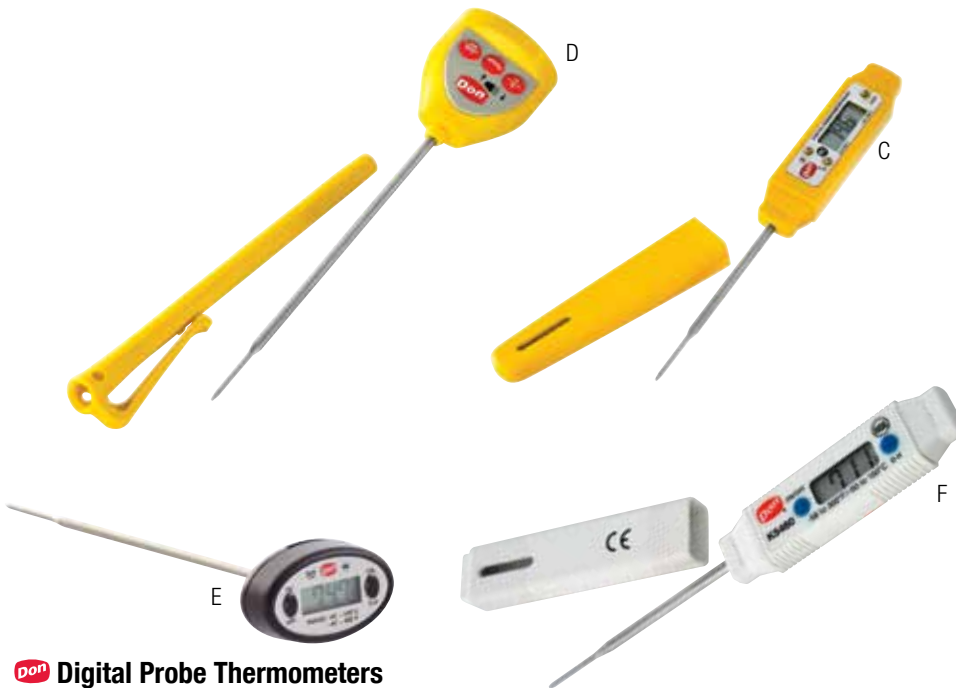

DON Digital Probe Thermometers

- Easy-to-read LCD displays
- Maintains safe cooking, receiving and washing temperatures

DON#	Desc	Temp Range	Length	Qty
C. K5462	Waterproof Digital	-40 to 392° F	2¾"	1 ea
D. K5480	Waterproof Digital	-40 to 450° F	4¾"	1 ea
E. K5487	Pocket Digital	-40 to 302° F	4¾"	1 ea
F. K5460	Digital, Fast Reading	-58 to 300° F	6"	1 ea

DON MAX Digital Pen Style Test Thermometer

- Extra large, easy-to-read LCD
- Dishwasher safe; check final rinse cycle temperatures
- Sensor provides the most accurate reading available in a digital pocket test thermometer
- Quick response time of less than 6 seconds
- Lifetime warranty

DON#	Temp Range	Length	Qty
1041453	-40 to 450° F	4"	1 ea