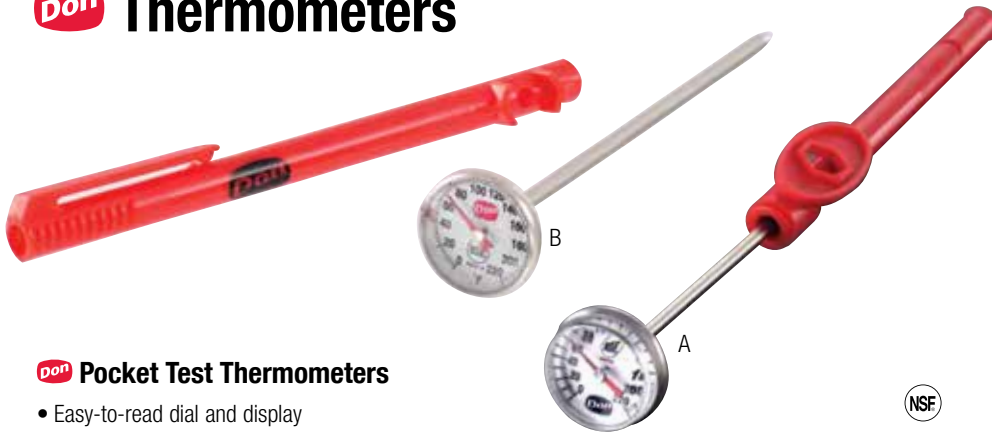

DON Thermometers

DON Pocket Test Thermometers

- Easy-to-read dial and display

DON#	Desc	Temp Range	Length	Qty
A. K6452	Dial with Re-Calibration Sheath	0 to 220° F	5"	2/pk
B. K5482	Dial with Re-Calibration Sheath	50 to 550° F	5"	1 ea
B. K5470	1" Dial Pocket w/Re-Calibration Sheath	0 to 220° F	5"	1 ea

DON Helps You Stay Out of the Danger Zone 41° F – 135° F

Choose from our complete line of temperature and time monitoring devices for receiving, cooking, storing and holding

Proper Internal Temp Readings

Food	Prepared Temp
Turkey and chicken	165° F
Ground meat	160° F
Egg dishes	160° F
Seafood	145° F
Leftovers & casseroles	165° F
Holding for cooked foods	135° F

Check the temperature of your refrigerator and freezer with an appliance thermometer. The refrigerator should be at 40° F or below and the freezer at 0° F or below.