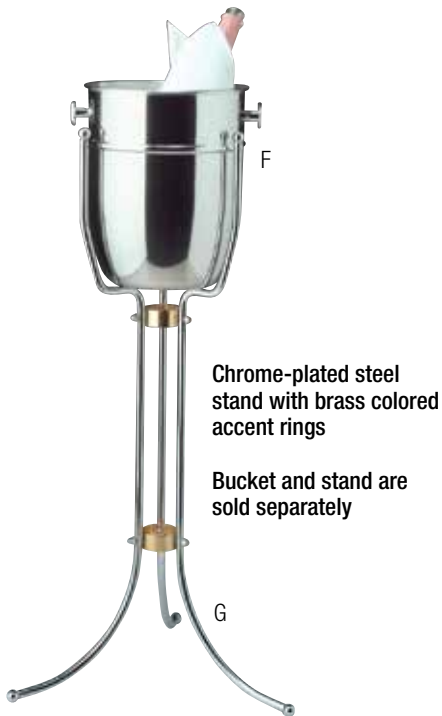

Chrome-plated steel stand with brass colored accent rings

Bucket and stand are sold separately

don Wine Bucket and Stand

DON#	Desc	Size	Qty
F. 1S3694	Bucket	2 gal	1 ea
G. 1S3693	Stand	30"	1 ea

NOTE: Ask your DON Sales Representative for stocking locations