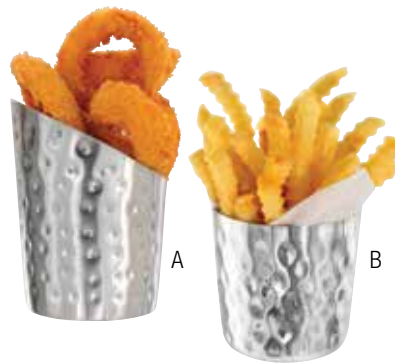

NOTE: Ask your DON Sales Representative for stocking locations

**don** Stainless Steel Fry Cups

- Great for popcorn, shrimp, onion rings, zucchini, mozzarella sticks, fried mushrooms and more

DON#	Desc	Top Dia	Ht	Cap'y	Qty
A. 1116038	Angled Fry Cup	2 1/16"	4 1/2"	12 oz	1 ea
B. 1124331	Straight Sided Fry Cup	3 3/8"	3 3/8"	14 oz	1 ea
1128247	Straight Sided Fry Cup	3 1/2"	3 1/2"	14 oz	1 ea