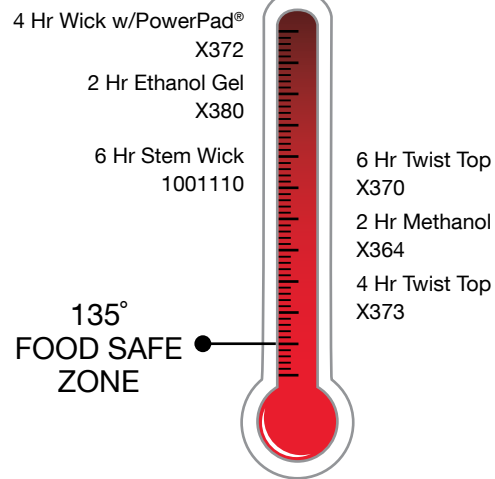

Chafing Fuel

- Economical chafing fuel available in wick, pad or gel styles
- Screw cap design on X370 and X373 allows for easy storage and reuse
- Pad design on X372 emits wide, stable flame
- Gel formulas X380 and X364 are odorless and clean burning

DON#	Desc	Burn Time	Temp Range	Qty
X364	Methanol Gel (Pink)	2 Hr	Up to 175° F	72/cs
L. X380	Ethanol Gel (Pink)	2 Hr	Up to 195° F	72/cs
X373	Wick Twist Cap	4 Hr	Up to 170° F	24/cs
X372	High Heat Pad	4 Hr	Up to 195° F	24/cs
K. X370	Wick Twist Cap	6 Hr	Up to 170° F	24/cs
M. 1001110	Stem Wick	6 Hr	Up to 200° F	24/cs
1S6137	Fuel Holder	—	—	1 ea

NOTE: Ask your DON Sales Representative for stocking locations

Are You Using the Right Fuel?

DON#	CHAFING FUELS	RECOMMENDED USE	QTY
X370	FUEL WX-6 Wick Twist Cap		24
1001110	FUEL WX-6 Stem Wick		24
X372	FUEL HX-4 High Heat Pad		24
X373	FUEL WX-4 Wick Twist Cap		24
X380	FUEL EX-2 Ethanol Gel (Pink)		72
X364	FUEL MX-2 Methanol Gel (Blue)		72

Chafing Dishes Hot Box Beverage Urns