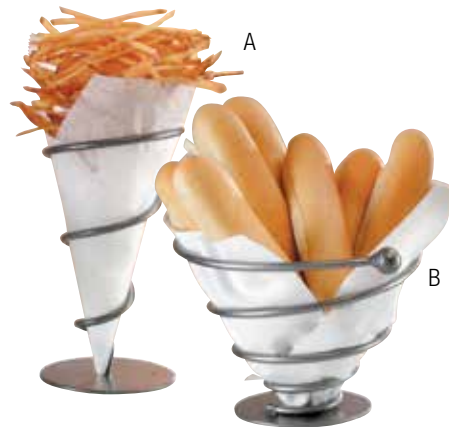

don Spiral Baskets

DON#	Desc	Size	Qty
A. 1S1406	Spiral	4" x 7"	1 ea
B. 1S1405	Tornado	7½" x 6"	1 ea

NOTE: Ask your DON Sales Representative for stocking locations