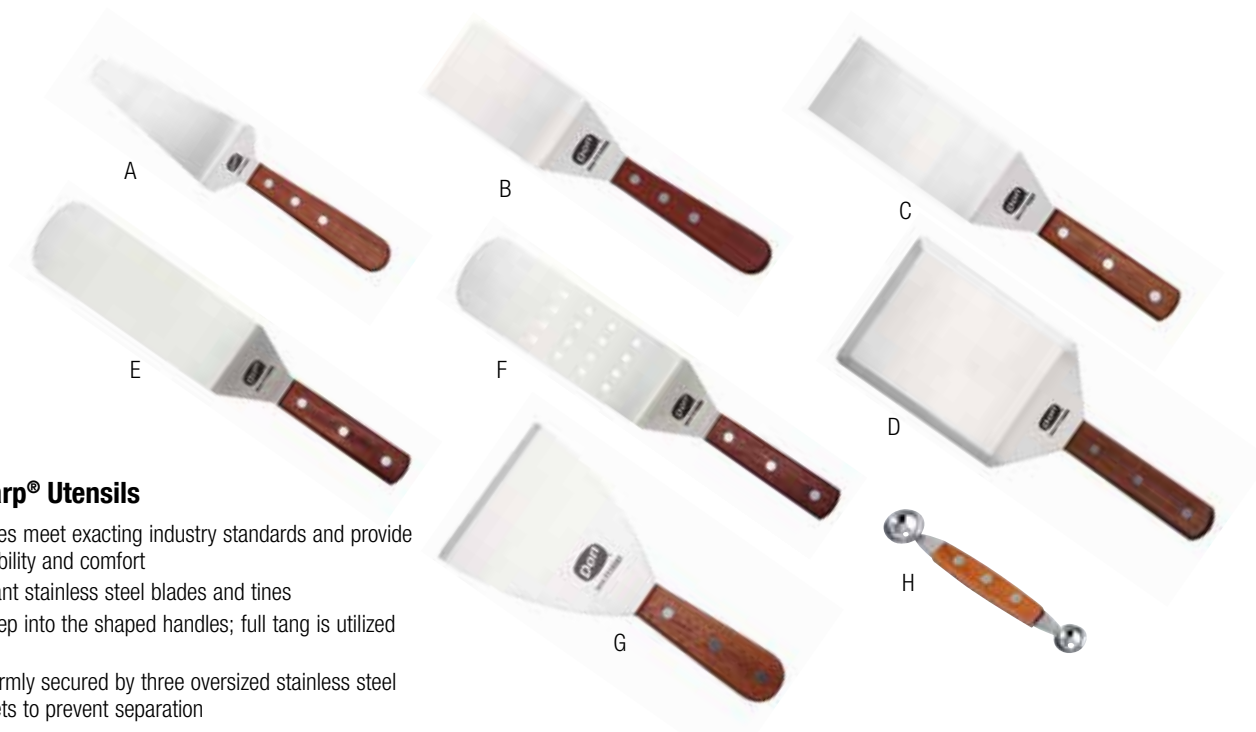

**don Sabre Sharp® Utensils**

- Rosewood handles meet exacting industry standards and provide exceptional durability and comfort
- Corrosion-resistant stainless steel blades and tines
- Tangs extend deep into the shaped handles; full tang is utilized where required
- Each handle is firmly secured by three oversized stainless steel compression rivets to prevent separation