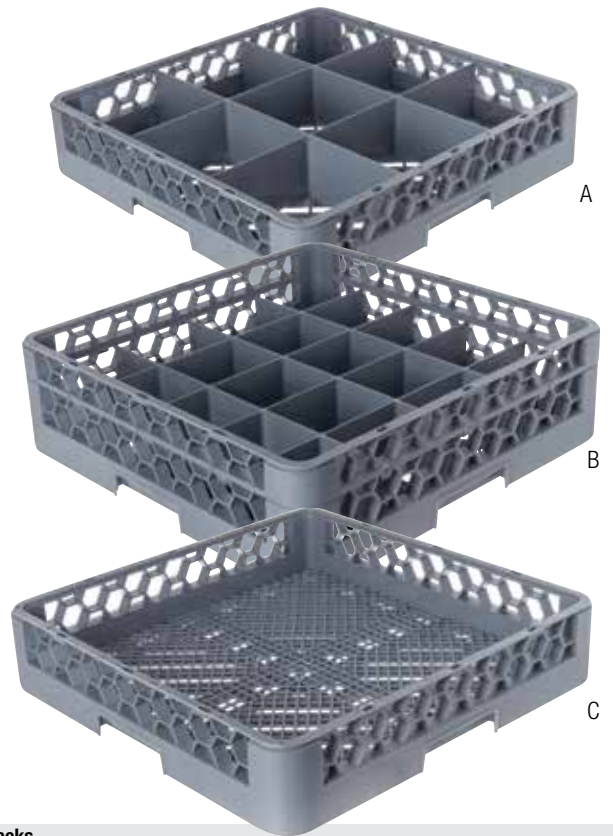

Choose From Open and Closed Style Racks