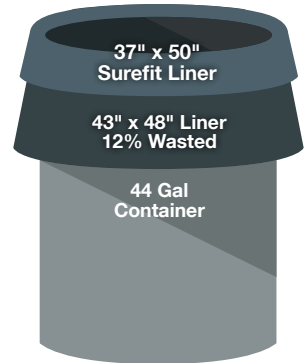

DoIt Surefit™ Can Liners

- No banding required and bag won't slip
- Heavy duty, high grade plastic has leak-proof seams and puncture-resistant side walls

Slim Jim

DON#	Desc	Resin	Size	Thickness	Qty
1041961	Clear, 23 gal	Hi-D	44" x 29"	10 mic	200/cs
1041971	Clear, 23 gal	Hi-D	44" x 29"	14 mic	200/cs
1050141	Natural, 24 gal	Hi-D	44" x 27"	16 mic	500/cs
1041960	White, 23 gal	Low-D	43" x 28"	.75 mil	200/cs
16 Gallon					
1047356	White	Low-D	31" x 24"	.60 mil	500/cs

32 Gallon

DON#	Desc	Resin	Size	Thickness	Qty
1041962	Clear	Hi-D	46" x 33"	1.3 mil	200/cs
1050142	Natural	Hi-D	46" x 33"	16 mic	200/cs

44 Gallon

1041964	Clear	Hi-D	52" x 37"	14 mic	150/cs
1041957	Clear	Low-D	54" x 37"	1.6 mil	100/cs
1050143	Natural	Hi-D	52" x 37"	16 mic	200/cs
1041963	White	Low-D	50" x 37"	.75 mil	150/cs

56 Gallon

1041966	Clear	Hi-D	57" x 44"	14 mic	100/cs
1041965	White	Low-D	55" x 44"	.75 mil	100/cs