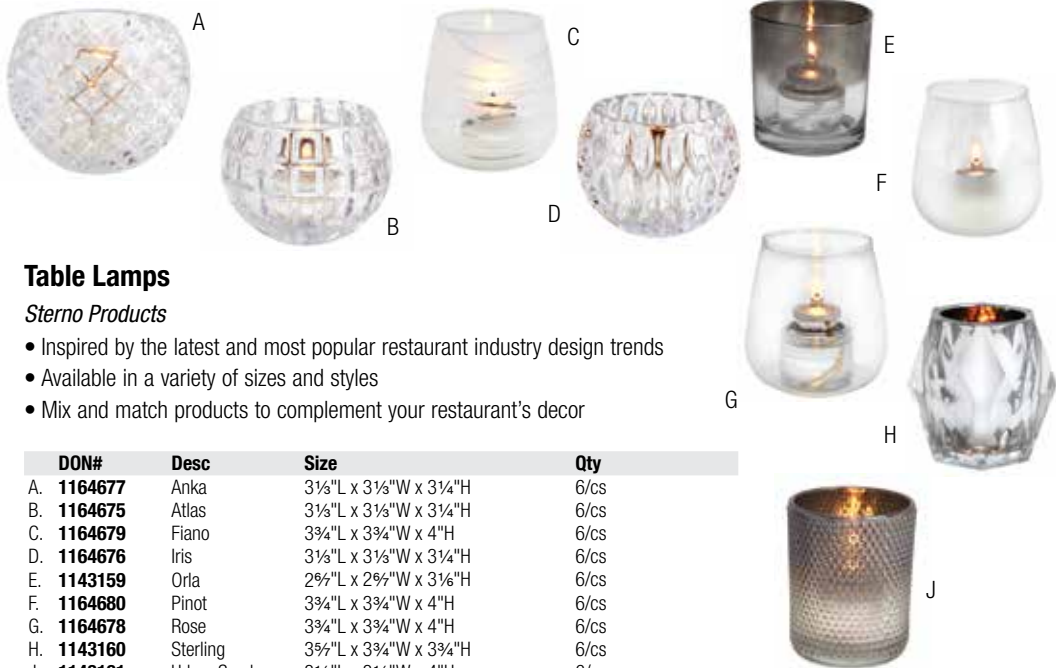

Shirred Pleat

Box Pleat

Harper Pleat
Available in snap clip or
Snug-Tight™ clip

Table Lamps

Sterno Products

- Inspired by the latest and most popular restaurant industry design trends
- Available in a variety of sizes and styles
- Mix and match products to complement your restaurant's decor