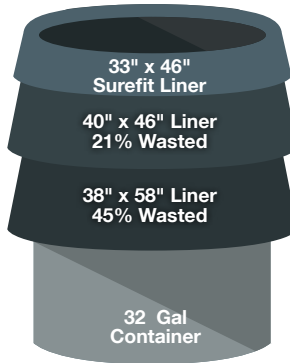

DoIt Surefit™ Can Liners

- No banding required and bag won't slip
- Heavy duty, high grade plastic has leak-proof seams and puncture-resistant side walls

Slim Jim

DON#	Desc	Resin	Size	Thickness	Qty
1041961	Clear, 23 gal	Hi-D	44" x 29"	10 mic	200/cs
1041971	Clear, 23 gal	Hi-D	44" x 29"	14 mic	200/cs
1050141	Natural, 24 gal	Hi-D	44" x 27"	16 mic	500/cs
1041960	White, 23 gal	Low-D	43" x 28"	.75 mil	200/cs
16 Gallon					
1047356	White	Low-D	31" x 24"	.60 mil	500/cs

32 Gallon

DON#	Desc	Resin	Size	Thickness	Qty
1041962	Clear	Hi-D	46" x 33"	1.3 mil	200/cs
1050142	Natural	Hi-D	46" x 33"	16 mic	200/cs

44 Gallon

1041964	Clear	Hi-D	52" x 37"	14 mic	150/cs
1041957	Clear	Low-D	54" x 37"	1.6 mil	100/cs
1050143	Natural	Hi-D	52" x 37"	16 mic	200/cs
1041963	White	Low-D	50" x 37"	.75 mil	150/cs

56 Gallon

1041966	Clear	Hi-D	57" x 44"	14 mic	100/cs
1041965	White	Low-D	55" x 44"	.75 mil	100/cs