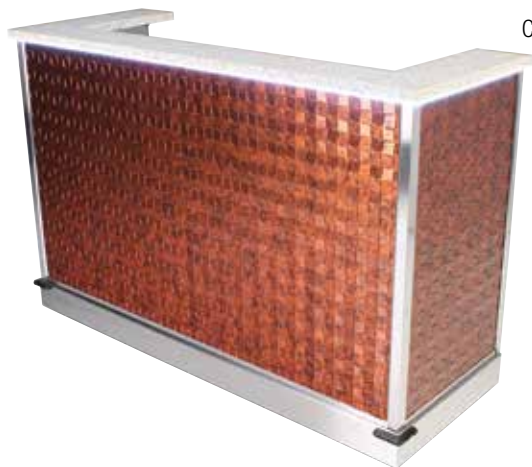

C

Mystique Mobile Bar

Forbes Industries

- Choose your bar length, then your panel type - reversible high pressure laminate or 3D textured, single-sided high impact thermoplastic
- Two countertop materials to choose from: standard Avonite or eco-friendly Trend material; available in a wide range of colors
- LED lighted countertops available as an accessory

Removable Tops - 72"W x 48¼"H x 31½"D

DON#	Desc	Qty
C. 1170665	Avonite	1 ea
D. 1170666	Trend	1 ea

Removable LED Tops - 72"W x 48¼"H x 31½"D

E. 1170667	Avonite	1 ea
F. 1170668	Trend	1 ea

Panels - 72"W x ¼"H x 38"D

1170669	Laminate	1 ea
1170670	3D	1 ea

NOTE: Shipped FOB from CA (91761)

Ask your DON Sales Representative for additional colors and finishes