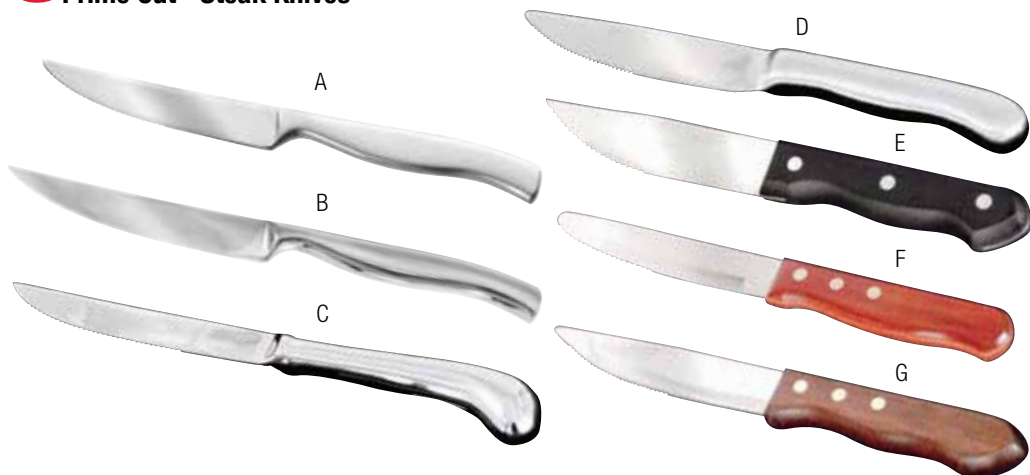

don Prime Cut™ Steak Knives

DON#	Handle	Tip	Length	Qty
A. 1131139	Solid SS Satin	Pointed	9¼"	12/pk
B. 1060708	Solid SS Mirror	Pointed	9¼"	12/pk
C. S364	SS Hollow	Pointed	9¼"	12/pk
D. S335	SS Hollow	Round	9½"	12/pk

DON#	Handle	Tip	Length	Qty
E. S331	Nylon	Pointed	9⅝"	12/pk
F. S333	Polywood	Round	10"	12/pk
G. S349	Hardwood	Pointed	10⅞"	12/pk

NOTE: Ask your DON Sales Representative for stocking locations