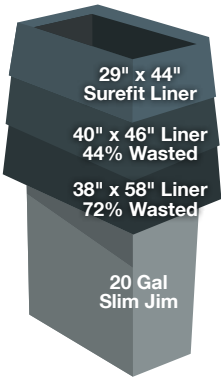

DoIt Surefit™ Can Liners

- No banding required and bag won't slip
- Heavy duty, high grade plastic has leak-proof seams and puncture-resistant side walls

Slim Jim

DON#	Desc	Resin	Size	Thickness	Qty
1041961	Clear, 23 gal	Hi-D	44" x 29"	10 mic	200/cs
1041971	Clear, 23 gal	Hi-D	44" x 29"	14 mic	200/cs
1050141	Natural, 24 gal	Hi-D	44" x 27"	16 mic	500/cs
1041960	White, 23 gal	Low-D	43" x 28"	.75 mil	200/cs
16 Gallon					
1047356	White	Low-D	31" x 24"	.60 mil	500/cs

32 Gallon

DON#	Desc	Resin	Size	Thickness	Qty
1041962	Clear	Hi-D	46" x 33"	1.3 mil	200/cs
1050142	Natural	Hi-D	46" x 33"	16 mic	200/cs

44 Gallon

1041964	Clear	Hi-D	52" x 37"	14 mic	150/cs
1041957	Clear	Low-D	54" x 37"	1.6 mil	100/cs
1050143	Natural	Hi-D	52" x 37"	16 mic	200/cs
1041963	White	Low-D	50" x 37"	.75 mil	150/cs

56 Gallon

1041966	Clear	Hi-D	57" x 44"	14 mic	100/cs
1041965	White	Low-D	55" x 44"	.75 mil	100/cs