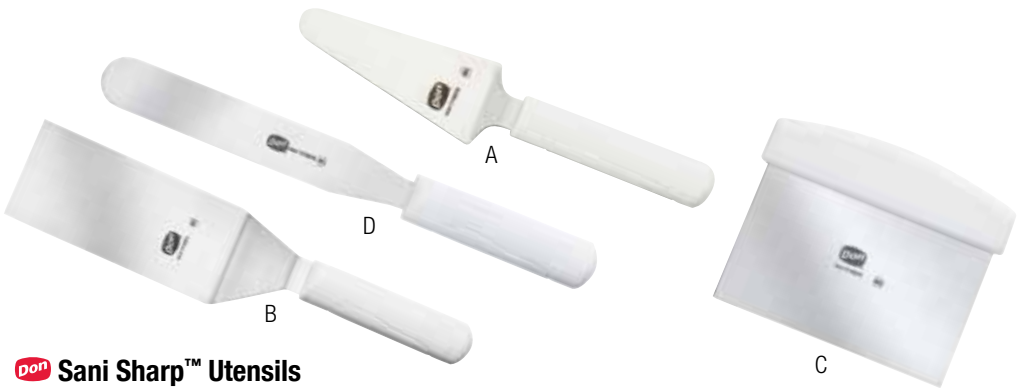

Don Sani Sharp™ Utensils

- High quality stainless steel blades
- One-piece construction eliminates unsanitary, hard-to-clean gaps and seams
- Dishwasher-safe polypropylene handles

DON#	Desc	Size	Qty
11110299	Pizza Cutter	8" x 4"	1 ea
A. 11110318	Pie Knife	5" x 2"	1 ea
1111091	Pie Knife	5" x 3"	1 ea
11110300	Turner	8" x 3"	1 ea
11110309	Perforated Turner	8" x 3"	1 ea
11110314	Mini Sq Edge Turner	2½" x 2½"	1 ea
B. 11110311	Square Edge Turner	6" x 3"	1 ea

DON#	Desc	Size	Qty
11110305	Sandwich Spreader	3½" x 1½"	1 ea
11110317	Sandwich Spreader	3½" x 1½"	1 ea
11110304	Scraper	4" x 4½"	1 ea
C. 11110312	Dough Scraper	6" x 3½"	1 ea
D. 11110310	Spatula	8" x 1¼"	1 ea
11110313	Sharpening Steel	10"	1 ea
11110298	Utility Fork	7"	1 ea