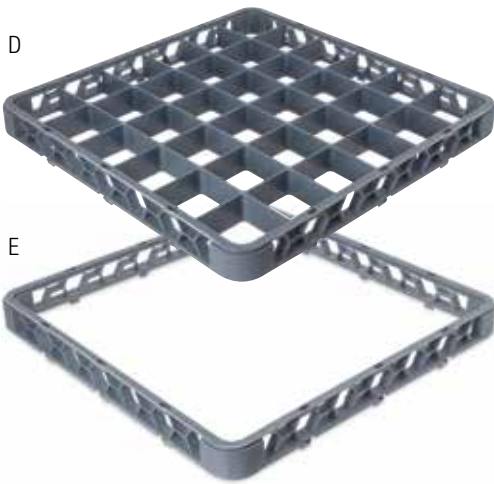

don CleanGard™ Dish & Glass Racks

- Simple and effective three-component warewashing rack system offers a combination of base rack with open or divided color-coded top extender
- Positive stacking from either direction; open honeycomb design for superior washing and comfort-grip handles on all four sides
- Rack extenders and dividers accommodate all your warewashing needs

Choose From Open and Closed Style Racks

Glass Racks - Grey

	DON#	Cap'y	Comp Size	Qty
A.	1158778	9 Comp	5⁷/₈"W x 3¹/₂"H	1 ea
	1158775	9 Comp	5⁷/₈"W x 4³/₄"H	1 ea
	1158776	9 Comp	5⁷/₈"W x 6¹/₂"H	1 ea
	1158777	9 Comp	5⁷/₈"W x 7⁷/₈"H	1 ea
	2E7456	16 Comp	4¹/₂"W x 3¹/₂"H	1 ea
	1158764	16 Comp	4¹/₂"W x 4³/₄"H	1 ea
	1158765	16 Comp	4¹/₂"W x 6¹/₂"H	1 ea
	1158766	16 Comp	4¹/₂"W x 7¹/₁₆"H	1 ea
	1158767	16 Comp	4¹/₂"W x 9¹/₂"H	1 ea
	1158768	25 Comp	3¹/₂"W x 4³/₄"H	1 ea
	2E7460	25 Comp	3¹/₂"W x 7¹⁵/₁₆"H	1 ea
	1158769	25 Comp	3³/₈"W x 6¹/₂"H	1 ea
	1158770	25 Comp	3³/₈"W x 7¹⁵/₁₆"H	1 ea
	1158771	25 Comp	3³/₈"W x 9¹/₂"H	1 ea
	1042771	36 Comp	2¹/₁₆"W x 3¹/₈"H	1 ea
	1158772	36 Comp	3"W x 3¹/₂"H	1 ea
	1158773	36 Comp	3"W x 6¹/₂"H	1 ea
	1158774	36 Comp	3"W x 7⁷/₈"H	1 ea

Cup Racks - Grey

	DON#	Cap'y	Comp Size	Qty
	2E7450	16 Comp	4⁹/₁₆"W x 3¹/₄"H	1 ea
B.	2E7451	20 Comp	3³/₈"W x 4³/₄"H	1 ea

Warewashing Racks - Grey

DON#	Desc	Cap'y	Qty
2E7453	All Purpose Plate/Tray	Open	1 ea
2E7455	Tall Peg Plate/Tray	Open	1 ea
2E7454	Open Bowl	Open	1 ea
C. 2E7452	Flatware	Open	1 ea
2E7476	Flatware Basket	8 Comp	1 ea

Additional Rack Extenders - Grey

DON#	Cap'y	Comp Size	Qty
1158763	9 Comp	5⁷/₈"W x 1¹/₂"H	1 ea
1158760	16 Comp	4¹/₂"W x 1¹/₂"H	1 ea
1158761	25 Comp	3³/₈"W x 1¹/₂"H	1 ea
D. 1158762	36 Comp	3"W x 1¹/₂"H	1 ea
E. 2E7470	Open	1¹/₁₆"H	1 ea

Polypropylene Rack Dolly - Grey

DON#	Size	Qty
1006273	22¹/₂"Sq x 8"H	1 ea