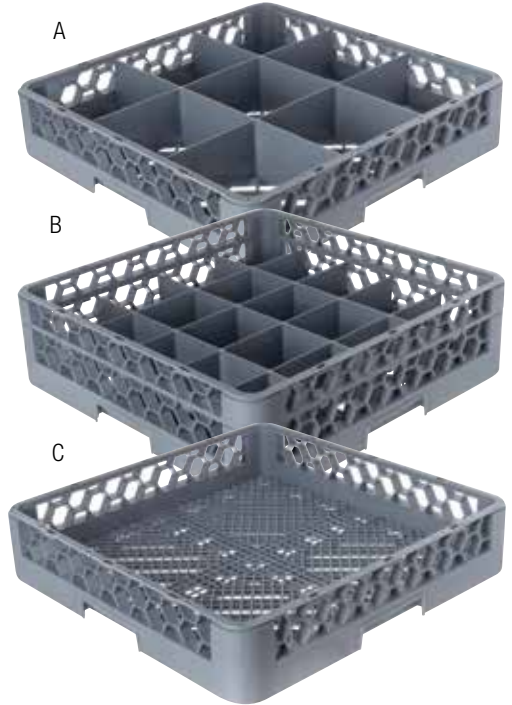

don CleanGard™ Dish & Glass Racks

- Simple and effective three-component warewashing rack system offers a combination of base rack with open or divided color-coded top extender
- Positive stacking from either direction; open honeycomb design for superior washing and comfort-grip handles on all four sides
- Rack extenders and dividers accommodate all your warewashing needs

Choose From Open and Closed Style Racks

Glass Racks - Grey

	DON#	Cap'y	Comp Size	Qty
A.	1158778	9 Comp	5⁷/₈"W x 3¹/₂"H	1 ea
	1158775	9 Comp	5⁷/₈"W x 4³/₄"H	1 ea
	1158776	9 Comp	5⁷/₈"W x 6¹/₂"H	1 ea
	1158777	9 Comp	5⁷/₈"W x 7⁷/₈"H	1 ea
	2E7456	16 Comp	4¹/₂"W x 3¹/₂"H	1 ea
	1158764	16 Comp	4¹/₂"W x 4³/₄"H	1 ea
	1158765	16 Comp	4¹/₂"W x 6¹/₂"H	1 ea
	1158766	16 Comp	4¹/₂"W x 7¹/₁₆"H	1 ea
	1158767	16 Comp	4¹/₂"W x 9¹/₂"H	1 ea
	1158768	25 Comp	3¹/₂"W x 4³/₄"H	1 ea
	2E7460	25 Comp	3¹/₂"W x 7¹⁵/₁₆"H	1 ea
	1158769	25 Comp	3³/₈"W x 6¹/₂"H	1 ea
	1158770	25 Comp	3³/₈"W x 7¹⁵/₁₆"H	1 ea
	1158771	25 Comp	3³/₈"W x 9¹/₂"H	1 ea
	1042771	36 Comp	2¹/₁₆"W x 3¹/₈"H	1 ea
	1158772	36 Comp	3"W x 3¹/₂"H	1 ea
	1158773	36 Comp	3"W x 6¹/₂"H	1 ea
	1158774	36 Comp	3"W x 7⁷/₈"H	1 ea

Cup Racks - Grey

	DON#	Cap'y	Comp Size	Qty
	2E7450	16 Comp	4⁹/₁₆"W x 3¹/₄"H	1 ea
B.	2E7451	20 Comp	3³/₈"W x 4³/₄"H	1 ea

Warewashing Racks - Grey

DON#	Desc	Cap'y	Qty
2E7453	All Purpose Plate/Tray	Open	1 ea
2E7455	Tall Peg Plate/Tray	Open	1 ea
2E7454	Open Bowl	Open	1 ea
C. 2E7452	Flatware	Open	1 ea
2E7476	Flatware Basket	8 Comp	1 ea

Additional Rack Extenders - Grey

DON#	Cap'y	Comp Size	Qty
1158763	9 Comp	5⁷/₈"W x 1¹/₂"H	1 ea
1158760	16 Comp	4¹/₂"W x 1¹/₂"H	1 ea
1158761	25 Comp	3³/₈"W x 1¹/₂"H	1 ea
D. 1158762	36 Comp	3"W x 1¹/₂"H	1 ea
E. 2E7470	Open	1¹/₁₆"H	1 ea

Polypropylene Rack Dolly - Grey

DON#	Size	Qty
1006273	22¹/₂"Sq x 8"H	1 ea