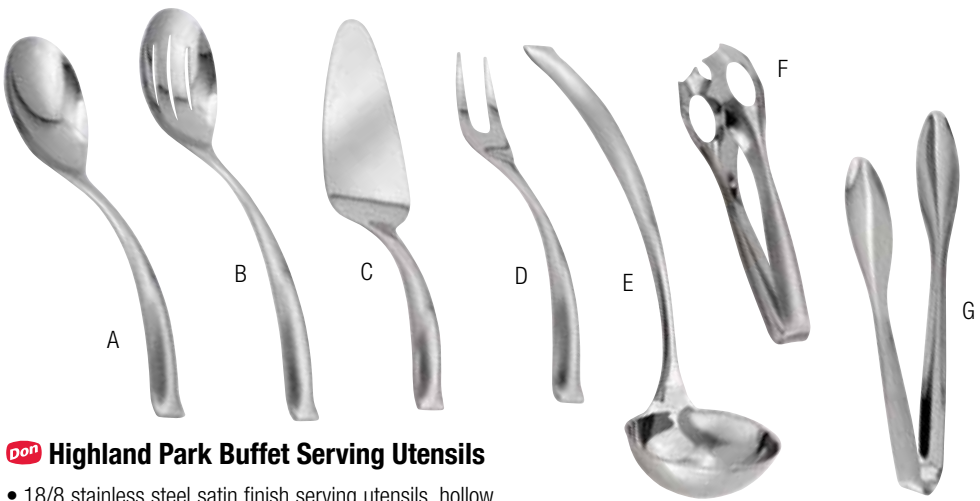

don Highland Park Buffet Serving Utensils

- 18/8 stainless steel satin finish serving utensils, hollow handle with mirrored heads
- Satin handles conceal fingerprints

DON#	Desc	Length	Cap'y	Qty
A. 1132692	Solid Serving Spoon	10"	—	1 ea
1132693	Solid Serving Spoon	13"	—	1 ea
B. 1132690	Slotted Serving Spoon	10"	—	1 ea
1132691	Slotted Serving Spoon	13"	—	1 ea
C. 1132687	Pastry Server	10"	—	1 ea
D. 1132683	2-Tine Serving Fork	10"	—	1 ea

DON#	Desc	Length	Cap'y	Qty
1132684	Dressing Ladle	10¼"	1½ oz	1 ea
E. 1132689	Soup Ladle	14½"	5 oz	1 ea
1132685	Sauce Ladle	6½"	¾ oz	1 ea
1132695	All Purpose Tong	9"	—	1 ea
F. 1132694	Ice Tong	6"	—	1 ea
1132686	Pasta Tong	9"	—	1 ea
G. 1132688	Serving Tong	11½"	—	1 ea