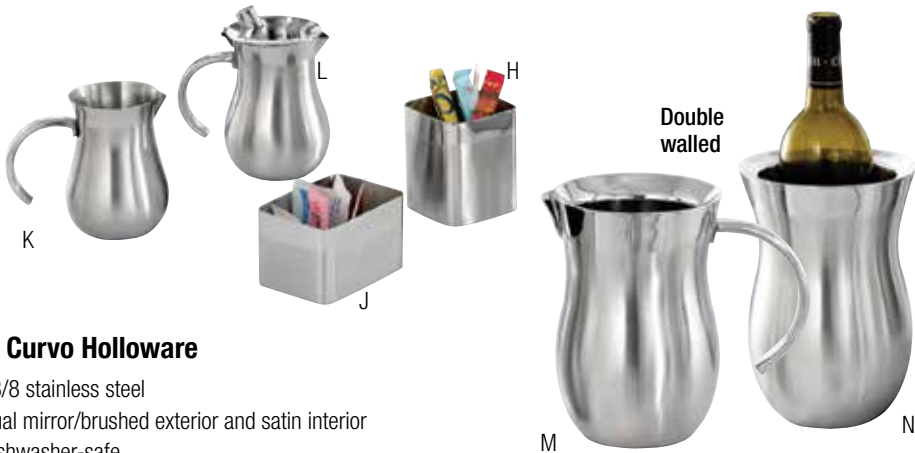

don Uptown Holloware

- Double wall insulation increases temperature retention and prevents condensation
- Complements Highland Park buffet serving pieces and flatware
- 18/8 stainless steel; mirror finish

don Curvo Holloware

- 18/8 stainless steel
- Dual mirror/brushed exterior and satin interior
- Dishwasher-safe

DON#	Desc	Size
H. 1012384	Sugar Stick Holder	2¼"W x 2¾"H
J. 1012383	Sugar Packet Holder	2½"L x 3½"W x 2"H
K. 1012381	Creamer	7 oz
L. 1012385	Teapot	10 oz
1012380	Coffee Pot	64 oz

Insulated		
DON#	Desc	Size
1012382	Pitcher w/Guard	60 oz
M. 1014246	Pitcher w/o Guard	60 oz
N. 1012379	Wine Chiller	5½"W x 8¾"H

NOTE: Ask your DON Sales Representative for stocking locations

don Bell Pitchers

- 18/8 stainless steel with satin finish to hide fingerprints
- Dishwasher-safe

DON#	Cap'y	Qty
1057296	2½ qt	1 ea
1057297	3½ qt	1 ea