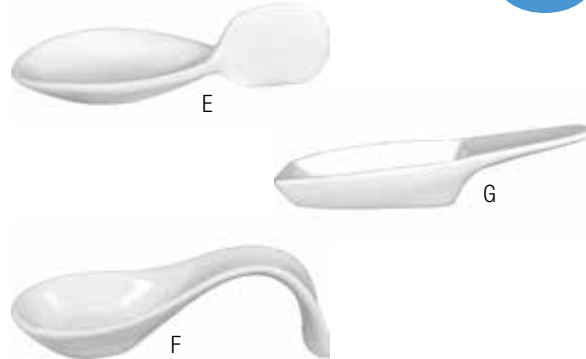

NEW!

Hammered SS Skillets by American Metalcraft

Stainless steel construction along with a hammered finish for a textured look, providing an excellent choice for hot food service as well as serving appetizers, samples or personal dishes.

- H. **1166577** 14 oz, 6¾" x 5½", 1 ea
- J. **1166578** 22 oz, 8" x 6¼", 1 ea

NOTE: Shipped FOB from IL (60131)