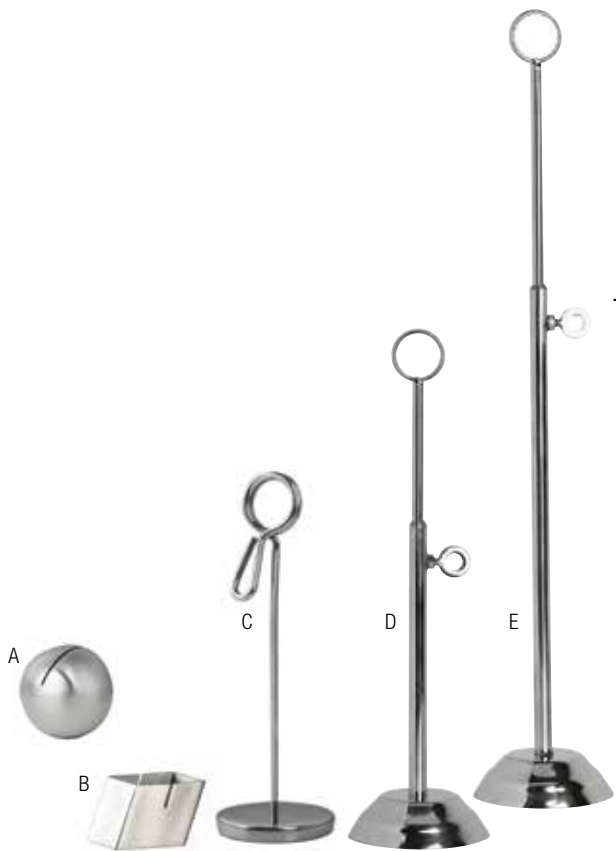

Card Holders and Stands by Steelite International

Tell your guests what is being served or number your tables with this wide range of sizes in metal card holders.

- A. **1129628** Round Card Holder, 1¼"W, 48/cs
  - B. **1129629** Square Card Holder, 1½"L x 1⅝"W x 1⅜"H, 48/cs
  - C. **1129644** Card Holder Stand with Clip, 2½"W x 4¾"H, 24/cs
  - D. **1136531** Adjustable Card Holder Stand, 8" to 12⅜"H, 48/cs
  - E. **1136532** Adjustable Card Holder Stand, 12" to 20½"H, 48/cs
2. NOTE: Shipped FOB from PA (16105)

Menu Holders

Metal holders identify table and buffet items without taking up a lot of space.

- F. **1001036** Domed Stand, 1½"L x 1"W x 1"H, 12/pk
- G. **M407** Clip Stand, 1"W x 1½"H, 12/pk
- H. **M404** Clip Stand, 1¾"H, 1 ea

NOTE: Ask your DON Sales Representative for stocking locations

Beverage Tents by Cal-Mil

Identify beverage items on the buffet or counter, 3"L x 1"W x 1½"H.

- J. **1104561** Coffee, Silver, 1 ea
- K. **H166** Decaf, Gold, 1 ea
- L. **1115800** Half & Half, Gold, 1 ea
- M. **1104563** Hot Water, Silver, 1 ea
- N. **1115798** Iced Tea, Gold, 1 ea

NOTE: Shipped FOB from CA (92056). Additional identifiers available in silver and gold.

Display Table Signs by Bon Chef

Metal sign holders in three sizes help guests know what is being served.

- O. **1116497** Display Signage, Silver, Medium, 3½"L x 2½"W x 3"H, 1 ea
- P. **1116498** Display Signage, Silver, Tall, 3½"L x 3½"W x 9"H, 1 ea
- Q. **1104165** Stand, Silver, Short, 3⅞"L x 3½"W x 6"H, 1 ea
- R. **1104166** Stand, Silver, Tall, 3⅝"L x 3⅞"W x 9¼"H, 1 ea

NOTE: Ask your DON Sales Representative for stocking locations

Clothespin Card Holders by American Metalcraft

Ideal for holding cards and promoting specials.

- S. **1104394** Black, 1½"W x 3¼"H, 1 ea
- T. **1101803** Natural, 1½"W x 3¼"H, 1 ea

NOTE: Shipped FOB from IL (60131)