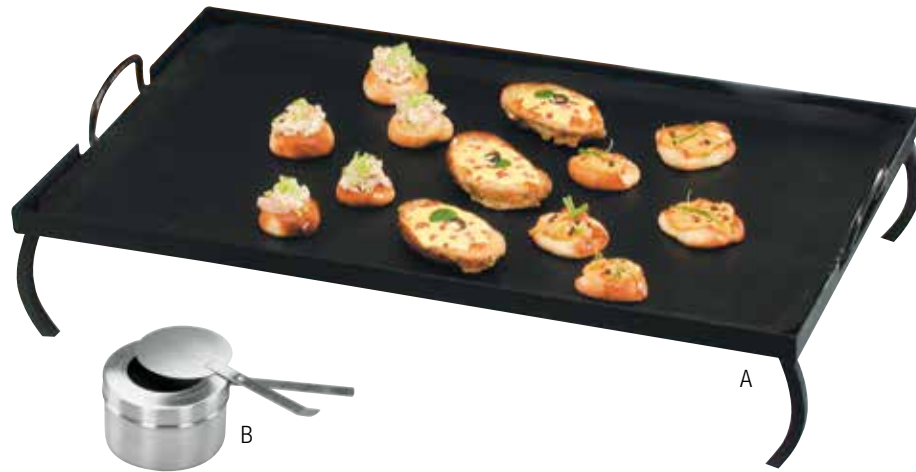

don Griddle with Wrought Iron Frame

Made of fine grain steel to distribute heat evenly.

- **1S702** Griddle, 27"L x 16"W, 1 ea
- A. **1S707** Griddle with Stand, 28"L x 17"W x 5"H, 1 ea
- B. **1S6137** Fuel Holder, 1 ea

NOTE: Ask your DON Sales Representative for stocking locations

Cast Iron Skillets by Lodge Manufacturing

Seasoned at the factory so they're ready to use upon arrival.

- C. **1101281** Long Handle, 5", 6/cs
- **K8834** Long Handle, 6½", 1 ea
- **K9849** Long and Short Handle, 10¼", 1 ea
- D. **K8841** Long and Short Handle, 12", 1 ea
- E. **K8845** Two Short Handles, 17", 1 ea

NOTE: Shipped FOB from TN (37380)

don Griddles and Stand

Cast iron for longer heat retention. Reversible stand accommodates either griddle. Hot pads included with griddle.

- F. **1117907** Griddle, 11¾"L x 89/16"W, 1 ea
- **1117906** Griddle, 15"L x 89/16"W, 1 ea
- G. **1117908** Stand, 17¾"L x 9½"W x 6"H, 1 ea

NOTE: Ask your DON Sales Representative for stocking locations

Cast Iron Griddle Serveware by Lodge Manufacturing

Constructed of fine grade cast iron and seasoned with a unique vegetable oil formula. Walnut-stained birch underliners.

- H. **K4483** Narrow Rim, Handle, 10"L x 7"W, 1 ea
- J. **K8832** Narrow Rim, 10"L x 7"W, 1 ea
- K. **1008651** Wonder Skillet Handle, 5½"L x 5½"W, 6/cs
- **1056713** Underliner, 7½"L x 7½"W, 1 ea
- **K4484** Underliner, fits K4482-K4483, 11¾"L x 9¾"W, 1 ea
- **K8831** Underliner, fits K8832, 13½"L x 9¼"W, 1 ea

NOTE: Shipped FOB from TN (37380)

Handle Holders by Lodge Manufacturing

Fun and functional handle holders add an extra splash of character in a variety of colors while also keeping staff safe on both sides of the house.

- L. **1132781** Leather, Brown, 5½"L x 2¾"W, 1 ea
- **1133829** Leather, Brown, 6"L x 2"W, 1 ea
- **1132786** Cloth, Black/Peppers, 6"L x 2¾"W, 1 ea
- M. **1132789** Cloth, White & Red Stripe, 6"L x 2¾"W, 1 ea
- N. **1132788** Cloth, Black, 6½"L x 3½"W, 1 ea

NOTE: Shipped FOB from TN (37380)