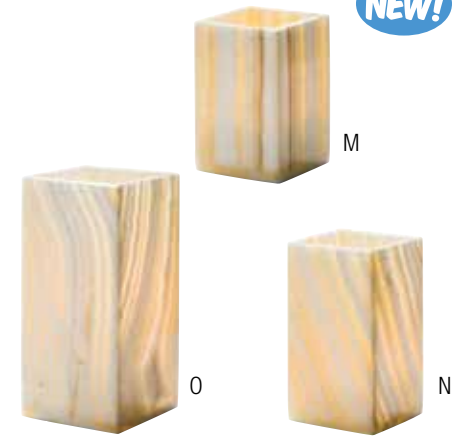

Data Lamps by Hollowick

Candlelight through hieroglyphics in a copper glow.
A. **1165831** Data Votive Lamp, 2 3/8"W x 3 3/8"H, 1 ea
B. **1154353** Data Lamp, 3 1/8"W x 4"H, 1 ea
NOTE: Shipped FOB from NY (13104)

NEW!

Typhoon Lamps by Hollowick

Sculptured glass distorts candlelight like dancing cyclones.
C. **1119290** Tealight, Clear, 2 1/8"W x 3 1/4"H, 1 ea
1119289 Mid Size, Clear, 2 5/8"W x 5"H, 1 ea
1165827 Large, Clear, 3 1/8"W x 6 5/8"H, 1 ea
1165830 Tealight, Amber, 2 1/8"W x 3 1/4"H, 1 ea
1131977 Mid Size, Amber, 2 5/8"W x 5"H, 1 ea
D. **1165828** Large, Amber, 3 1/8"W x 6 5/8"H, 1 ea
NOTE: Shipped FOB from NY (13104)

NEW!

NEW!

Gear and Weld, Vintage Metal Lamps by Hollowick

Rugged and distinctly industrial.
E. **1165832** Nesting Globe, 2 7/8"W x 4 1/2"H, 1 ea
F. **1165829** Cylinder Globe, 3"W x 5"H, 1 ea
G. **1160408** Weld Base, 2 3/4"W x 2 1/8"H, 1 ea
H. **1165826** Gear Base, 3 3/4"W x 2 3/8"H, 1 ea
NOTE: Shipped FOB from NY (13104)

Solar Lantern by Tablecraft Products

Solar powered LED lantern. Glass jar with a removable metal top and handle.
J. **1144193** 3 5/8"W x 3 1/2"H, 1 ea
NOTE: Shipped FOB from IL (60031)

Chalkboard Vases by Tablecraft Products

Complete the décor of your tabletop with write-on vases.
K. **1144187** 6 oz, 1 7/8"W x 6 1/4"H, 1 ea
L. **1144186** 7 oz, 2 1/2"W x 4 1/4"H, 1 ea
NOTE: Shipped FOB from IL (60031)

NEW!

Luxor Lamps by Hollowick

Egyptian alabaster, a dynamic pattern and soothing glow.
M. **1165833** Tealight, 2 1/4"W x 3 3/8"H, 1 ea
N. **1165834** Mid Size, 2 3/4"W x 5"H, 1 ea
O. **1165835** Large, 3 1/8"W x 6 5/8"H, 1 ea
NOTE: Shipped FOB from NY (13104)

Green Glass Vases by Tablecraft Products

Recycled green glass made in Spain.
P. **1144185** Conical Vase, 4 oz, 2 3/4"W x 4 1/4"H, 1 ea
Q. **1144184** Trumpet Vase, 5 oz, 2 3/4"W x 4 1/4"H, 1 ea
NOTE: Shipped FOB from IL (60031)

Real Wax Pillars by Sterno Products