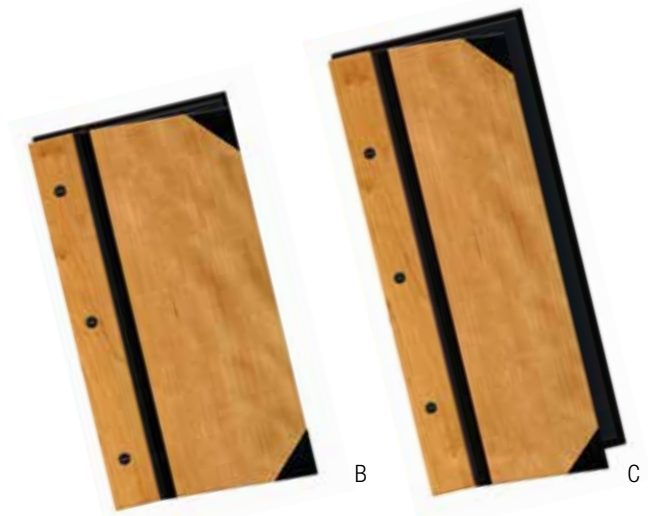

NEW!

Madera Collection by Cal-Mil

Constructed of eco-friendly reclaimed wood.

D. **1134082** Sign, Brown, 4"W x 6"H, 1 ea

E. **1151500** Sign, Brown, 3 1/2"W x 2"H, 1 ea

F. **1151604** Sign, Brown, 8 1/2"W x 11"H, 1/cs

G. **1155195** Frame, Ashwood, 3 1/2"W x 2"H, 6/pk

1155197 Frame, Ashwood, 8 1/2"W x 11"H, 6/pk

NOTE: Shipped FOB from CA (60693)