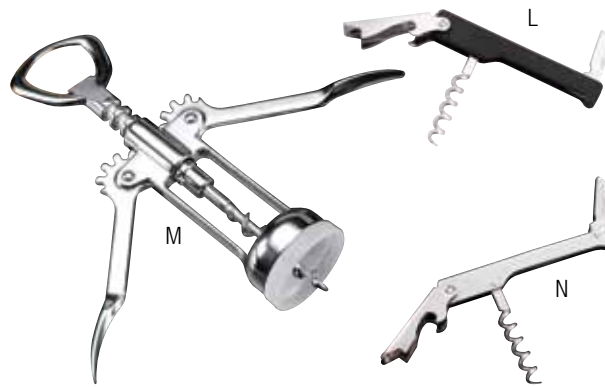

Carafes by American Metalcraft

Glass carafes offer a creative presentation for wine, dressing or juices.

- A. **1167094** 8 oz, 3"W x 4¾"H, 48/cs
  - B. **1167093** 12 oz, 3¼"W x 4¾"H, 48/cs
2. NOTE: Shipped FOB from IL (60131)

NEW!

Vintage Copper Bar Tools by Hospitality Brands

Recreate the look and feel of past elegance and sophistication with vintage copper barware.

- C. **1166303** Mug, 24½ oz, 3¾"H, 6/cs
  - D. **1166304** Shaker, 28 oz, 7"H, 6/cs
  - E. **1166305** Cocktail Strainer, 5¾"L x 4¾"W, 6/cs
  - F. **1166306** Cocktail Mixing Spoon, 11"L, 12/cs
  - G. **1166307** Jigger, 1 oz/1½ oz, 4"H, 12/cs
2. NOTE: Shipped FOB from NJ (07660)

NEW!

Porthole Infuser by Steelite International

Made of tempered glass, stainless steel, FDA Grade ABS, and FDA Grade silicone. For display or dressing at the table.

- H. **1104056** 13 oz, 7"L x 7"W x 2"H, 1/cs
2. NOTE: Shipped FOB from PA (16105)

Industrial Taster Caddies by Cal-Mil

Keeps tasters safe during transport while the chalkboard front allows consumers to clearly identify the beverage of their choice. The additional wire metal frame also prevents tipping and spilling.

- J. **1163422** Beer Taster Caddy, 13½"L x 4"W x 3"H, 1 ea
  - K. **1111360** Chalkboard Pen, 1 ea
2. NOTE: Shipped FOB from CA (60693)

NEW!

Corkscrews

Quality construction, efficient design.

- L. **N5631** SureGrip, 5"L, 1 ea
- M. **N1401** Winged, 6¾"L, 1 ea
- N. **N5628** Chrome, 4½"L, 1 ea

Bitters Bottles by American Metalcraft

Elegant and crystal-clear design. Useful addition to the bar and an attractive addition for behind-the-counter displays. Ideal for use in bars, distilleries or restaurants.

- O. **1162102** 2 oz, 2½"W x 5¼"H, 1 ea
  - P. **1162101** 4 oz, 3"W x 6¼"H, 1 ea
  - Q. **1162103** Etched, 4 oz, 3"W x 6¼"H, 1 ea
2. NOTE: Shipped FOB from IL (60131)

NEW!