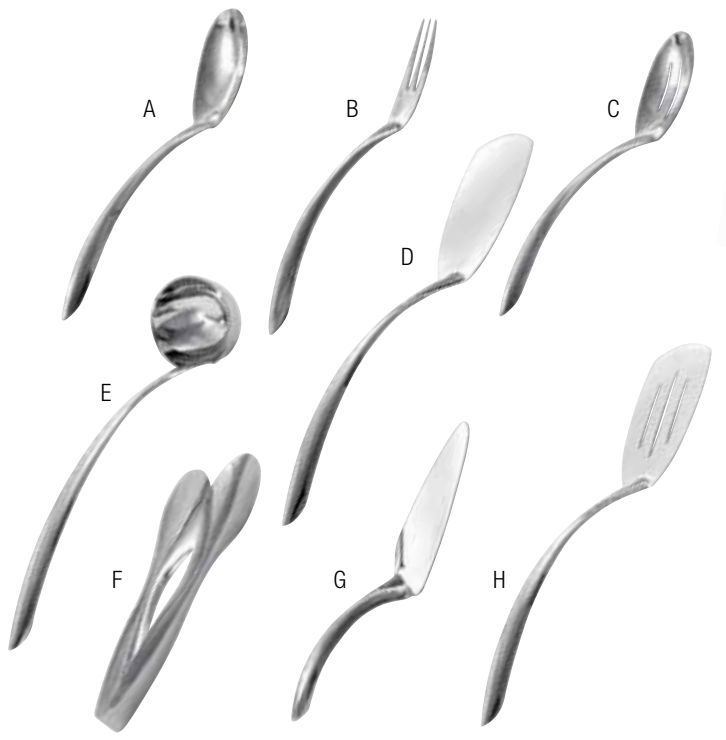

Eclipse Serving Pieces by Browne Foodservice

Ideal for hot and cold applications. 18/8 stainless steel with a mirror finish.

- **1S6459** Solid Serving Spoon, 10", 1 ea
- A. **1S6453** Solid Serving Spoon, 13½", 1 ea
- **1S6460** Slotted Serving Spoon, 10", 1 ea
- B. **1S6454** Slotted Serving Spoon, 13½", 1 ea
- C. **1S6457** Pie Server, 10", 1 ea
- D. **1S6458** Serving Fork, 10", 1 ea
- **1S6452** Serving Fork, 14", 1 ea
- **1S6456** Ladle, 1 oz, 10", 1 ea
- E. **1S6455** Ladle, 6 oz, 15", 1 ea
- F. **1006452** Serving Tongs, 9½", 1 ea
- **1006453** Serving Tongs, 12", 1 ea
- **1026788** Tongs, 6", 1 ea
- **1043601** Bar Tongs, 7", 1 ea
- **1043602** Tongs, 9", 1 ea
- **1043603** Tongs, 12", 1 ea
- G. **1S6450** Solid Turner, 15", 1 ea
- H. **1S6451** Slotted Turner, 15", 1 ea

NOTE: Ask your DON Sales Representative for stocking locations

Living Serving Pieces by Rosenthal Sambonet

Composed of 18/10 stainless steel and safe for dishwasher use, durability and elegance come together to provide high quality serving utensils that your guests can appreciate and depend on.

- H. **1101663** Sugar Tongs, 4¾", 1 ea
- J. **1124113** Sugar Tongs 5", 1 ea
- K. **1001651** Pastry Tongs, 7½", 1 ea
- L. **1001703** Pastry Pliers, 7½", 1 ea
- M. **1001645** Small Serving Spoon, 10", 1 ea

NOTE: Shipped FOB from NJ (07072)

don Chardon Buffet Service

Bright mirror finish, 18/8 stainless steel serving pieces. Heavy, solid handle construction. Design complements Chardon flatware.

- O. **1S440** Solid Serving Spoon, 9¾", 1 ea
- **1S445** Solid Serving Spoon, 13", 1 ea
- P. **1S441** Slotted Serving Spoon, 9¾", 1 ea
- **1S444** Slotted Serving Spoon, 13", 1 ea
- Q. **1S446** Cold Meat Serving Fork, 9¾", 1 ea
- R. **1S442** Pastry Server, 9½", 1 ea
- S. **1S452** Ice Tong, 6", 1 ea
- T. **1S448** Pasta Tong, 8", 1 ea
- U. **1S447** All Purpose Tong, 8", 1 ea
- V. **1S451** Sauce Ladle, ¾ oz, 6½", 1 ea
- **1S439** Dressing Ladle, 1½ oz, 10", 1 ea
- **1S449** Soup Ladle, 4 oz, 12½", 1 ea