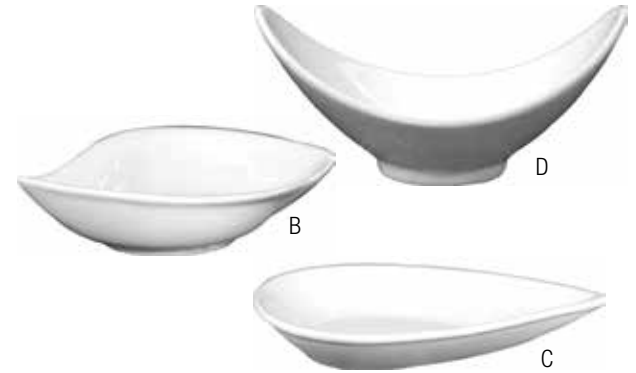

- A. **1166278** 2 Compartment, 8½", 48/cs
- 1166277** 2 Compartment, 10½", 36/cs

NOTE: Shipped FOB from OH (43612)

NEW!

Boat Shaped, Leaf and Tear Drop Bowls by International Tableware

Bright white porcelain bowls available in a variety of shapes with the added capability of being safe for microwaves and dishwashers.

Leaf Bowls

- B. **1166265** 2½ oz, 5½" x 3", 48/cs
- 1166267** 4 oz, 7½" x 3¾", 24/cs
- 1166269** 10 oz, 9⅞" x 4¾", 24/cs
- 1166264** 14 oz, 12⅛" x 5⅝", 12/cs

Tear Drop Shaped Bowls

- C. **1166266** 3 oz, 5⅝" x 3½", 48/cs
- 1166268** 12 oz, 8" x 5⅝", 24/cs

Boat Shaped Bowl

- D. **1166263** 20 oz, 10¼" x 7", 24/cs

NOTE: Shipped FOB from OH (43612)

NEW!

Sampling Spoons by International Tableware

American white porcelain construction with a 3/4 oz. capacity, making them an excellent choice for diners to sample and share their favorite dishes while also being safe for use in microwaves and dishwashers.