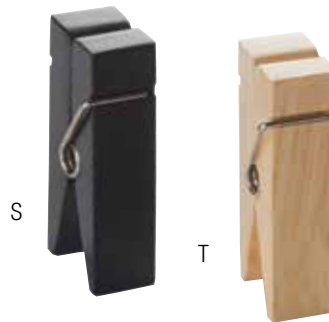

NOTE: Ask your DON Sales Representative for stocking locations

Onion Ring Spindles & French Fry Cups by American Metalcraft

Make the most of your table space with the unique spindle designed to hold onion rings, bagels or any round item alongside additional cup holders for sauces.

K. **1S3042** Round base, 5 1/2"W x 9"H, 1 ea

L. **1S3043** Oval base, 6 1/4"L x 4"W x 9"H, 1 ea

NOTE: Shipped FOB from IL (60131)

Card Holders and Stands by Steelite International

Tell your guests what is being served or number your tables with this wide range of sizes in metal card holders.