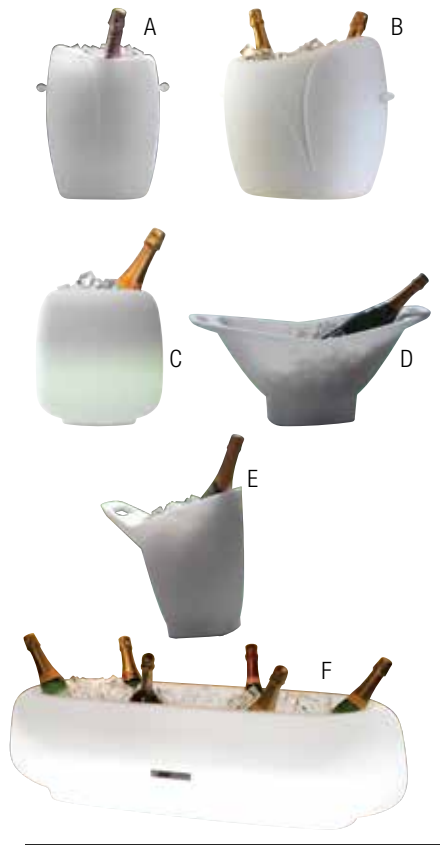

Champagne Coolers and Serving Trays by Leolight

With a variety of remote-controlled and long-lasting LED colors along with a completely weatherproof design, these coolers and trays take your ambiance to the next level.

- A. **1155595** Yolica Cooler, Holds 1 Bottle, 11 $\frac{3}{16}$ "L x 7 $\frac{7}{16}$ "W x 13 $\frac{1}{8}$ "H, 1 ea
  - B. **1155596** Marilyn Cooler, Holds 2 Bottles, 16 $\frac{3}{8}$ "L x 10 $\frac{1}{16}$ "W x 13 $\frac{9}{16}$ "H, 1 ea
  - C. **1155597** Mimmo Cooler, Holds 1 Bottle, 10 $\frac{1}{8}$ "W x 10 $\frac{5}{8}$ "H, 1 ea
  - D. **1155571** Champagne Cooler, Holds up to 4 Bottles, 25 $\frac{1}{16}$ "L x 10 $\frac{1}{8}$ "W, 1 ea
  - E. **1156888** Viggo Cooler, Holds 1 Bottle, 9 $\frac{4}{8}$ "L x 13 $\frac{3}{8}$ "W x 13 $\frac{3}{8}$ "H, 1 ea
  - F. **1156889** MightE Cooler, Holds 16 Bottles, 42"L x 15 $\frac{7}{16}$ "W x 11 $\frac{7}{16}$ "H, 1 ea
  - **1155575** Tron Round Tray, 15 $\frac{1}{16}$ "W, 1 ea
  - **1155576** Tron Rectangular Tray, 22 $\frac{1}{8}$ "L x 14"W, 1 ea
2. NOTE: Shipped FOB from ON (M3N 1W7)

don Curvo Beverage Service Collection

Double wall insulation. 18/8 stainless steel. Collapsible stand.

- G. **1020619** Party Tub, 19" x 11", 7 gal, 1 ea
  - H. **1020618** Stand, 18 $\frac{1}{2}$ " x 18 $\frac{1}{2}$ " x 26", 1 ea
  - J. **1020620** Punch Bowl w/Ladle, 14 $\frac{3}{4}$ " x 9", 3 gal, 1 ea
2. NOTE: Ask your DON Sales Representative for stocking locations