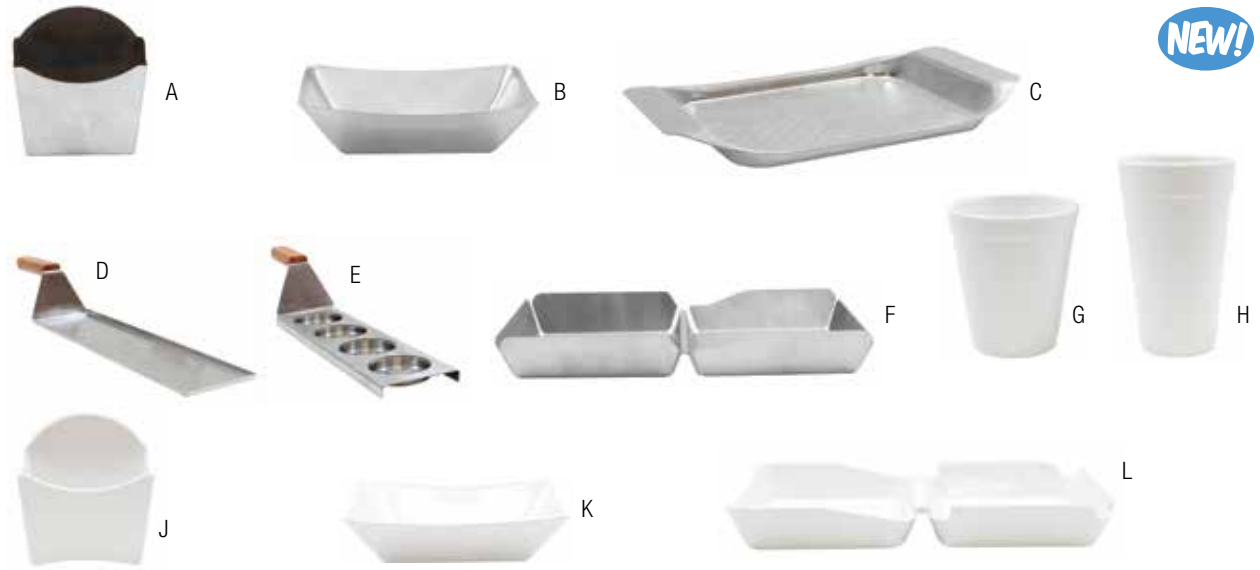

Better Burger Collection by Tablecraft Products

Available in stainless steel and melamine, the Better Burger collection is dishwasher-safe and versatile, making it an excellent choice for pubs, grills and fast-casual burger presentations.

Stainless Steel

- A. **1163075** French Fry Box, Small, 7 oz, 4¼"L x 1¼"W x 4½"H, 1 ea
- **1163076** French Fry Box, Large, 9 oz, 4⅞"L x 2½"W x 5¼"H, 1 ea
- B. **1163077** French Fry Tray, Small, 6 oz, 5⅞"L x 3½"W x 1¼"H, 1 ea
- **1163078** French Fry Tray, Large, 18 oz, 7½"L x 5"W x 1⅞"H, 1 ea
- C. **1163074** Serving Tray, 10"L x 7"W, 1 ea
- **1163073** Serving Tray, 14"L x 10"W, 1 ea
- **1163069** Spatula Serving Paddle, 9½"L x 4"W x 2½"H, 1 ea
- D. **1163070** Slider Serving Paddle, 16"L x 3½"W x 2⅞"H, 1 ea
- E. **1163071** Drink Flight Serving Paddle, 4 Comp, 16"L x 3½"W x 3¼"H, 1 ea
- F. **1163072** Burger Box Serving Dish, 2 Comp, 11⅝"L x 6¼"W x 1½"H, 1 ea

White Melamine

- G. **1163084** Cup, 8 oz, 3⅞"L x 3⅞"W x 3½"H, 1 ea
- **1163085** Cup, 16 oz, 3⅞"L x 3⅞"W x 5⅞"H, 1 ea
- H. **1163086** Cup, 20 oz, 3⅞"L x 3⅞"W x 6"H, 1 ea
- J. **1163080** French Fry Box, Small, 7 oz, 4"L x 2"W x 4⅞"H, 1 ea
- **1163081** French Fry Box, Large, 9 oz, 4⅞"L x 2½"W x 5"H, 1 ea
- K. **1163082** French Fry Tray, Small, 6 oz, 5"L x 3⅞"W x 1¼"H, 1 ea
- **1163083** French Fry Tray, Large, 17 oz, 7⅞"L x 4⅞"W x 2"H, 1 ea
- L. **1163079** Burger Box Serving Dish, 2 Comp, 12"L x 6"W x 1½"H, 1 ea

NOTE: Shipped FOB from IL (60031)

NEW!

don Triangle Stand

Get creative with this striking 18/0 stainless steel stand with satin finish. Perfect for flatbreads, pizza, mini appetizers and more. Great for buffet displays or table side service.

- M. **1060714** 16¾"L x 10⅞"W, 1 ea

NOTE: Ask your DON Sales Representative for stocking locations