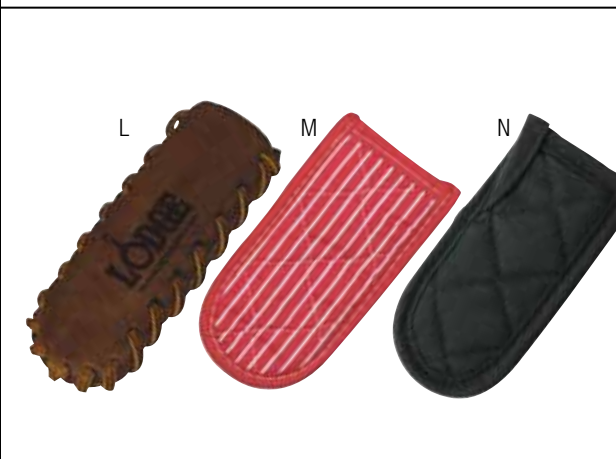

don Griddle with Wrought Iron Frame

Made of fine grain steel to distribute heat evenly.

- **1S702** Griddle, 27"L x 16"W, 1 ea
- A. **1S707** Griddle with Stand, 28"L x 17"W x 5"H, 1 ea
- B. **1S6137** Fuel Holder, 1 ea

NOTE: Ask your DON Sales Representative for stocking locations

Cast Iron Skillets by Lodge Manufacturing

Seasoned at the factory so they're ready to use upon arrival.

- C. **1101281** Long Handle, 5", 6/cs
- **K8834** Long Handle, 6½", 1 ea
- **K9849** Long and Short Handle, 10¼", 1 ea
- D. **K8841** Long and Short Handle, 12", 1 ea
- E. **K8845** Two Short Handles, 17", 1 ea

NOTE: Shipped FOB from TN (37380)

don Griddles and Stand

Cast iron for longer heat retention. Reversible stand accommodates either griddle. Hot pads included with griddle.

- F. **1117907** Griddle, 11¾"L x 89/16"W, 1 ea
- **1117906** Griddle, 15"L x 89/16"W, 1 ea
- G. **1117908** Stand, 17¾"L x 9½"W x 6"H, 1 ea

NOTE: Ask your DON Sales Representative for stocking locations

Cast Iron Griddle Serveware by Lodge Manufacturing

Constructed of fine grade cast iron and seasoned with a unique vegetable oil formula. Walnut-stained birch underliners.

- H. **K4483** Narrow Rim, Handle, 10"L x 7"W, 1 ea
- J. **K8832** Narrow Rim, 10"L x 7"W, 1 ea
- K. **1008651** Wonder Skillet Handle, 5½"L x 5½"W, 6/cs
- **1056713** Underliner, 7½"L x 7½"W, 1 ea
- **K4484** Underliner, fits K4482-K4483, 11¾"L x 9¾"W, 1 ea
- **K8831** Underliner, fits K8832, 13½"L x 9¼"W, 1 ea

NOTE: Shipped FOB from TN (37380)

Handle Holders by Lodge Manufacturing

Fun and functional handle holders add an extra splash of character in a variety of colors while also keeping staff safe on both sides of the house.

- L. **1132781** Leather, Brown, 5½"L x 2¾"W, 1 ea
- **1133829** Leather, Brown, 6"L x 2"W, 1 ea
- **1132786** Cloth, Black/Peppers, 6"L x 2¾"W, 1 ea
- M. **1132789** Cloth, White & Red Stripe, 6"L x 2¾"W, 1 ea
- N. **1132788** Cloth, Black, 6½"L x 3½"W, 1 ea