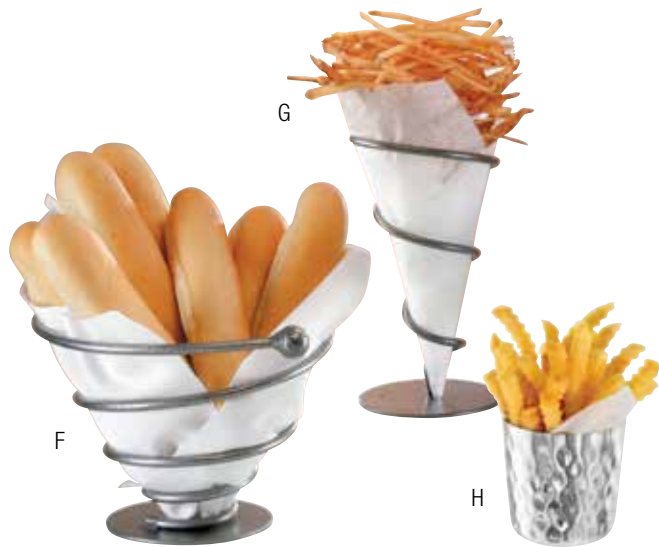

don Porcelain Conical Bowls

Colorful porcelain construction with a smooth, glossy finish.

- A. **1127556** Bowl, Matte Black, 36 oz, 8¼"W x 4"H, 12/cs
- B. **1127557** Bowl, Red, 36 oz, 8¼"W x 4"H, 12/cs
- C. **1127475** Ribbed Bowl, Red, 36 oz, 8¼"W x 4"H, 12/cs
- D. **1127558** Bowl, White, 36 oz, 8¼"W x 4"H, 12/cs
- E. **1127559** Bowl, Yellow, 36 oz, 8¼"W x 4"H, 12/cs

NOTE: Ask your DON Sales Representative for stocking locations

don Spiral Baskets

Durable resin-coated cast aluminum is foodservice safe.

- F. **1S1405** Tornado, 7½"W x 6"H, 1 ea
- G. **1S1406** Fry Holder, 4"W x 7"H, 1 ea

NOTE: Ask your DON Sales Representative for stocking locations

don Stainless Steel Fry Cups

Hammered stainless steel finish. Value line has lighter impressions.

- **1116038** Angled Fry Cup, Silver, 12 oz, 4½"H, 1 ea
- H. **1124331** Straight Sided Fry Cup, Silver, 14 oz, 3¾"H, 1 ea
- **1128247** Straight Sided Fry Cup, Silver, 14 oz, 3½"H, 1 ea

NOTE: Ask your DON Sales Representative for stocking locations

don Tub Shaped Basket

Versatile oblong shape in durable stainless steel.

- **1140025** Silver, 9"L x 6"W x 2½"H, 1 ea
- J. **1140024** Silver, 12"L x 6⅞"W x 2½"H, 1 ea

don Double-Wall Hammered Serving Bowls

Stainless steel, double wall bowls help keep cold temperatures longer with no condensation.

- K. **1127489** Hammered Bowl, Silver, 2¾ qt, 10"W x 3¾"H, 1 ea
- L. **1127490** Hammered Bowl, Silver, 4¼ qt, 11¾"W x 4"H, 1 ea
- M. **1130156** Bowl Stand, Silver, 10"H, 1 ea

NOTE: Ask your DON Sales Representative for stocking locations