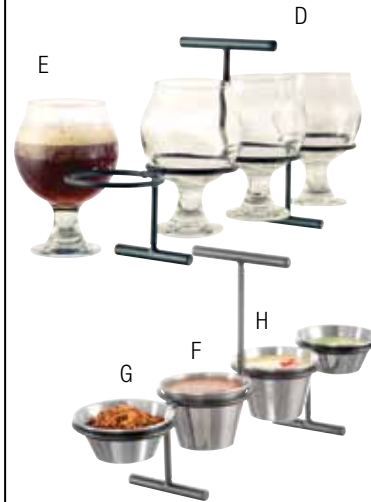

NEW!

Cappuccino/Milk Tea Pot and Holder by Rosenthal Sambonet

Rosenthal's line of tea pots feature dishwasher-safe stainless steel construction providing reliability and sleek aesthetics that guests can appreciate and rely on with the added convenience of a holder.

- A. **1167564** Milk/Tea Pot, 5 1/2 oz, 1 ea
- **1167565** Milk/Tea Pot, 10 3/8 oz, 1 ea
- **1167566** Milk/Tea Pot, 21 3/8 oz, 1 ea
- B. **1167567** Cappuccino Milk Pot, 21 1/2 oz, 1 ea
- **1167568** Cappuccino Milk Pot, 31 1/8 oz, 1 ea
- **1167569** Cappuccino Milk Pot, 42 3/8 oz, 1 ea

NOTE: Shipped FOB from NJ (07072)

Glass Pitchers and Caddy by Cal-Mil

This caddy combines six 32 oz glass pitchers along with six compartments and an ergonomic carrying handle, allowing you to showcase a variety of beverages without the need for individual bottles.

- C. **1161928** Six 32 oz Glass Pitchers and Caddy, 11"L x 7 1/2"W x 14"H, 1 ea
- **1161929** Glass Pitchers, 32 oz, 12 1/2"H, 6/pk

NOTE: Shipped FOB from CA (60693)