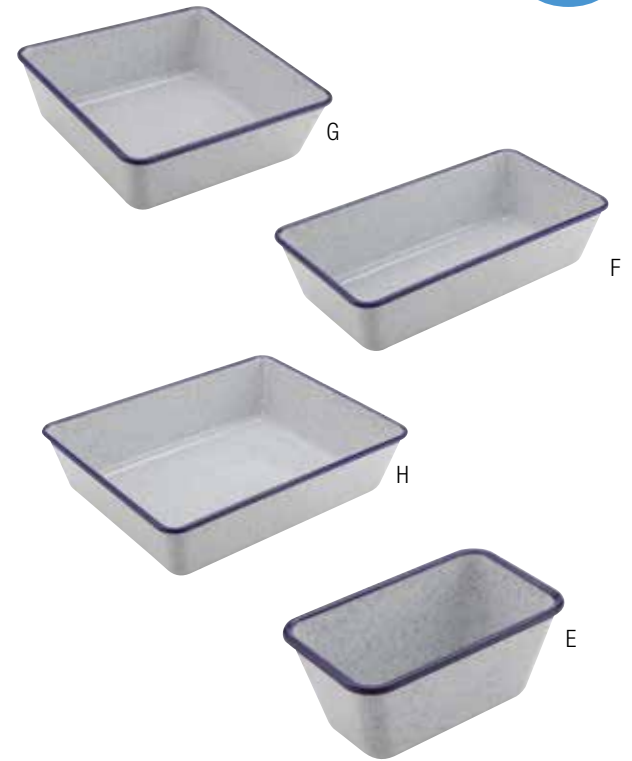

NEW!

Condiment Caddies

The stainless steel construction and mirror finish of these condiment caddies are visually appealing while providing convenience and reliability to your guests.

- J. **1043449** Single, 4⅜"W x 7"H, 1 ea
  - K. **1003148** Double, 4⅜"W x 7"H, 1 ea
2. NOTE: Shipped FOB from NJ (07072)