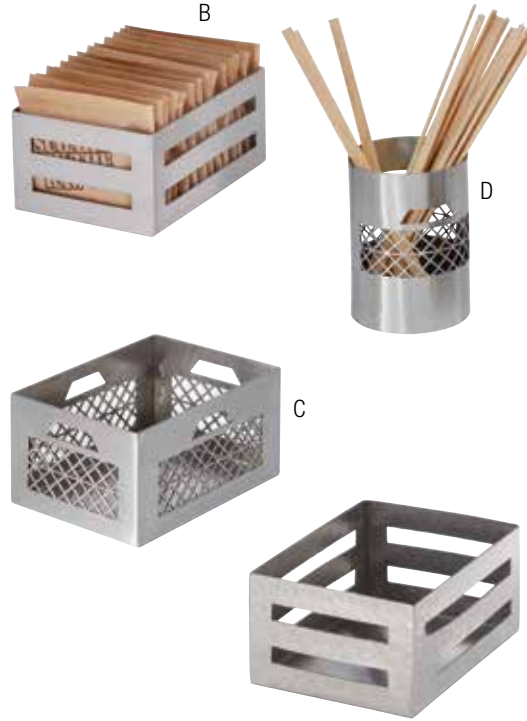

6-inch push button grinder operates with one hand—simply push with your thumb. Produces freshly ground salt or pepper ranging from coarse to fine. Clip on holster keeps mill close and convenient.

J. **1022115** Salt Mill, 6"H, 1 ea

K. **1022100** Pepper Mill, 6"H, 1 ea

L. **1049269** Stand, 7½"H, 1 ea

NOTE: Ask your DON Sales Representative for stocking locations

E

F

G

H

J

K

L

Sugar Packet Crates by American Metalcraft

Composed of stainless steel and a smooth, sleek shape, these sugar packet crates bring durable construction together with a contemporary look.

- A. **1165853** Hammered Finish, 3½"L x 2½"W, 1 ea
 - B. **1165850** Satin Finish, 3½"L x 2½"W, 1 ea
 - C. **1165852** Sugar Packet Milk Crate, 3½"L x 2½"W, 1 ea
 - D. **1165851** Sugar Packet Milk Crate, 2"L x 2"W x 2¾"H, 1 ea
- NOTE: Shipped FOB from IL (60131)