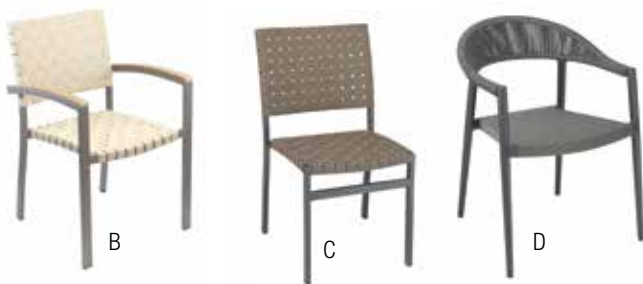

Outdoor/Indoor Seating by Florida Seating

Florida Seating provides durable seating for your indoor and outdoor needs. Along with an expanding collection that meets the highest standards for sustainability and quality, Florida Seating also offers stylish designs that reflect the most current contract seating trends.