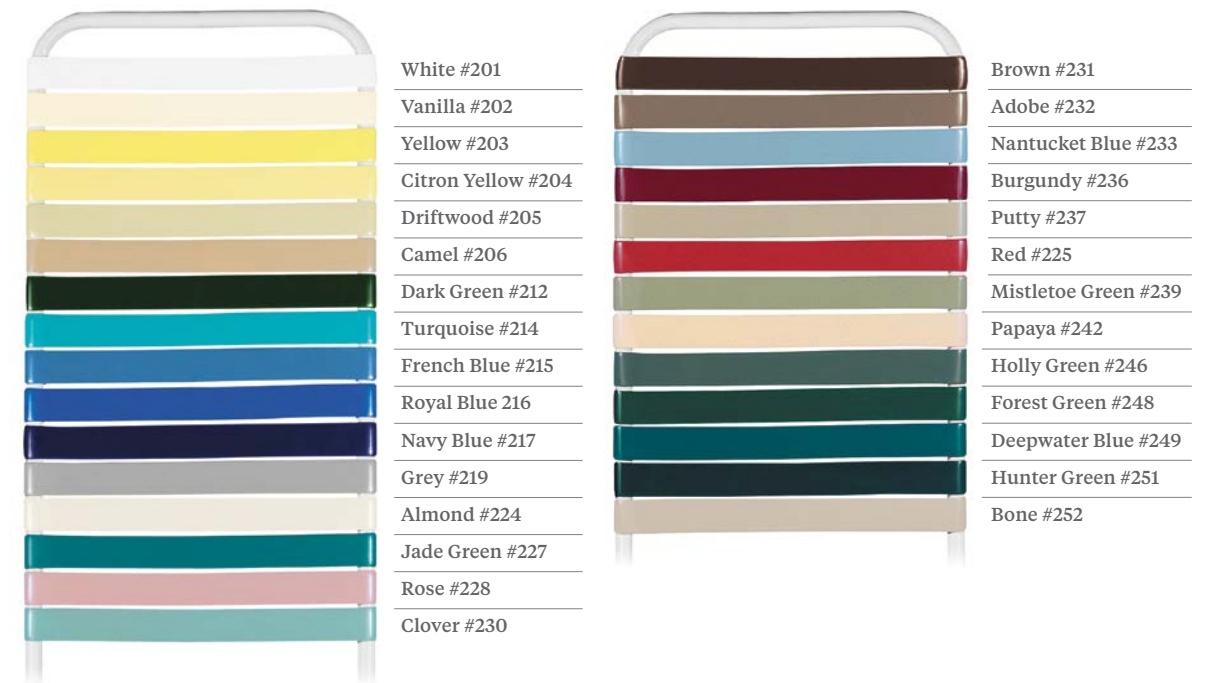

38HG Greco Bronze
High Gloss

43HG Palladium
Gold High Gloss

41 Arizona

08 Rusted Iron

09 Weathered Iron

COLORS

ECOWOOD COLORS

ASH WHITE

NATURAL TEAK

AGED TEAK

ECOTECH COLORS

WHITE

TAN

LIGHT GREY

VINYL STRAP COLORS

ACCURATE PRECISE EXACT DETAILED

Product Details

- 168 Brickell
- 170 Crandon
- 171 Kendall
- 172 Biscayne / Calusa
- 173 Wynwood
- 174 Edgewater
- 175 Eastside
- 176 Bleau
- 178 Pinecrest
- 180 Aventura
- 181 Shapes / Lounges
- 182 Tequesta
- 184 Pedestal Tables
- 185 Morningside / Midtown
- 186 Ecowood
- 188 Gables
- 190 Grove
- 192 Biltmore
- 193 Vizcaya
- 194 Merrick
- 196 Fairchild
- 197 Bleau G2
- 198 Deering
- 199 Olympia / Shores
- 200 Ecotech
- 202 Umbrellas
- 203 Bahia / Islamorada
- 204 Islandia / Summerland
- 205 Marathon
- 206 Tavernier / Windley
- 207 Largo / Sugarloaf