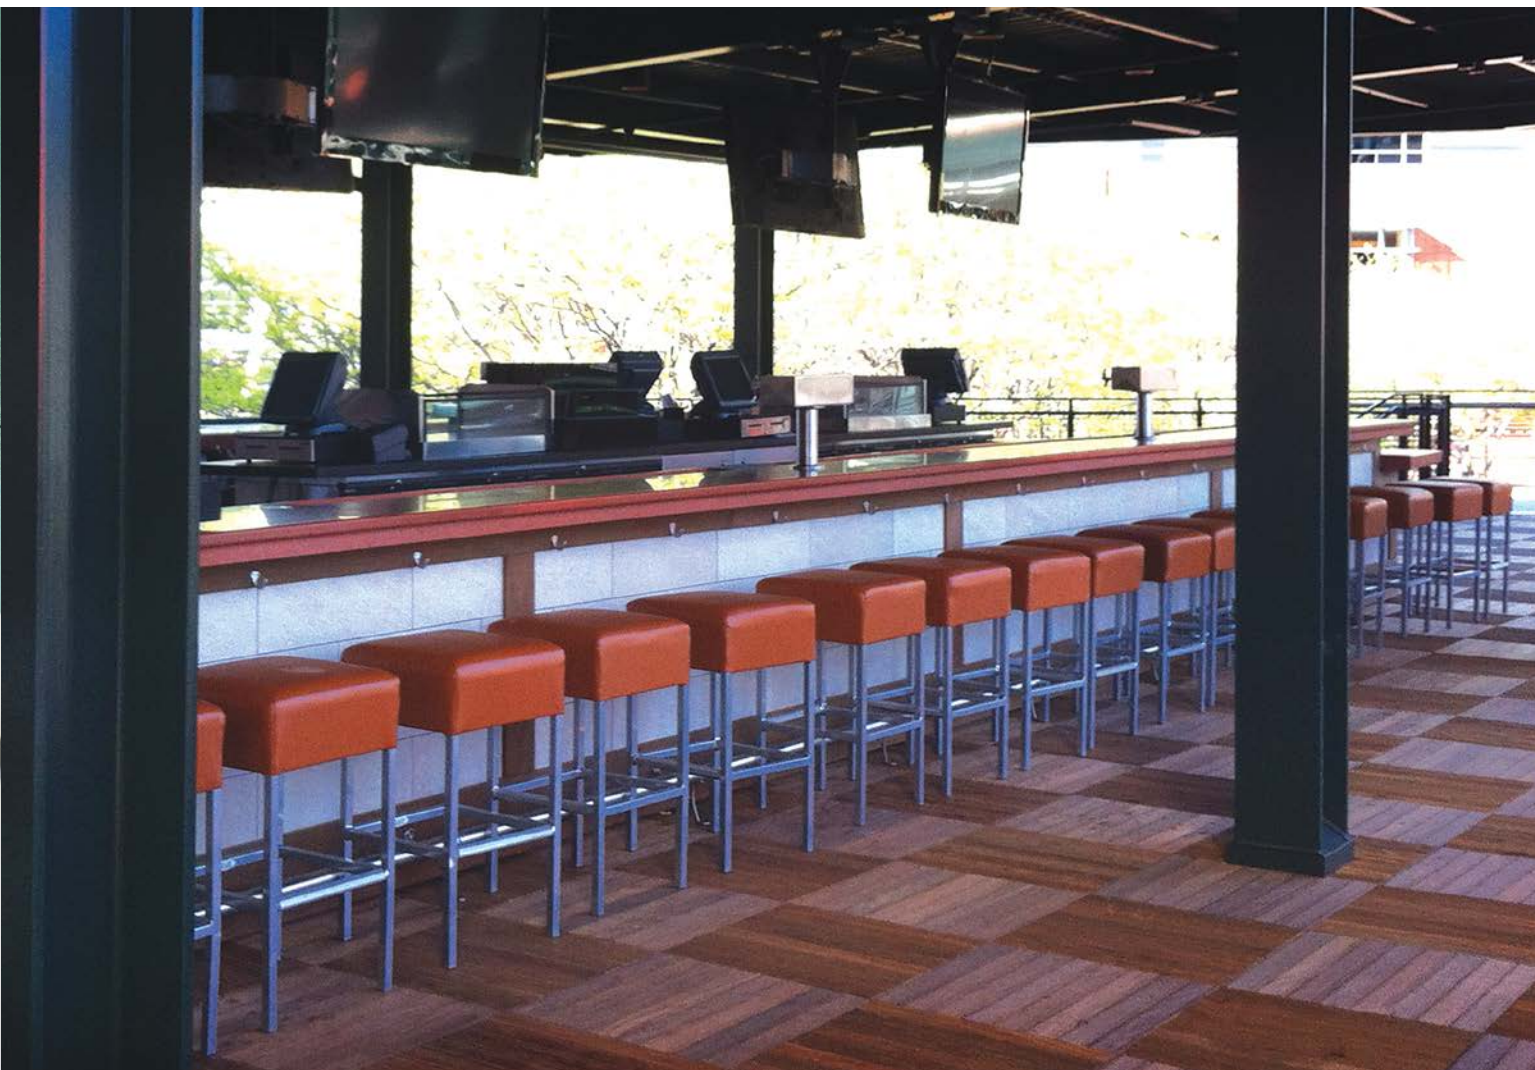

SHAPES

Details Page 181