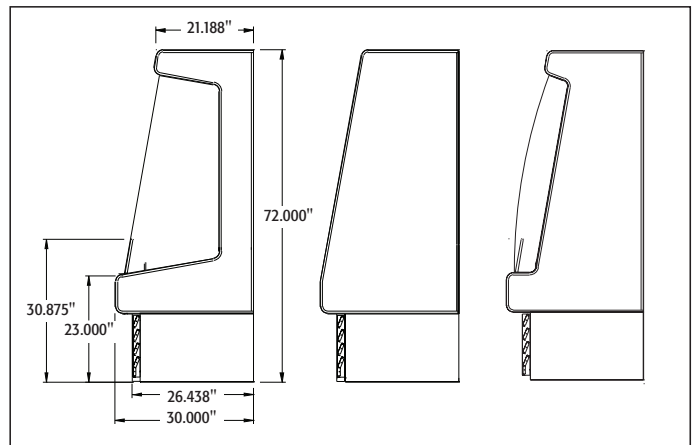

Standard Features

- DESIGNER WHITE, GLOSSY BLACK ALUMINUM OR STAINLESS STEEL
- ENDLESS DESIGN FOR CONTINUOUS LINEUPS
- FRONT BUMPER RAIL WITH 1" BUMPER
- WIDE VIEW PLEXIGLAS FRONT & SIDES
- AVAILABLE IN 3 STYLES OF END PANELS
- EASY ACCESS FRONT PANEL FOR SERVICEABILITY
- REFRIGERANT - R448A*
- PRICE TAG MOLDING AND LIGHTS ON EACH SHELF
- PRODUCT STOP ON EACH SHELF
- REMOTES AVAILABLE
- ENERGY EFFICIENT LED LIGHTS
- ELECTRONIC CONTROL SYSTEM TO MAINTAIN BALANCED TEMPERATURES
- UL CLASSIFIED TO ANSI/NSF 7
- DRAIN IS REQUIRED