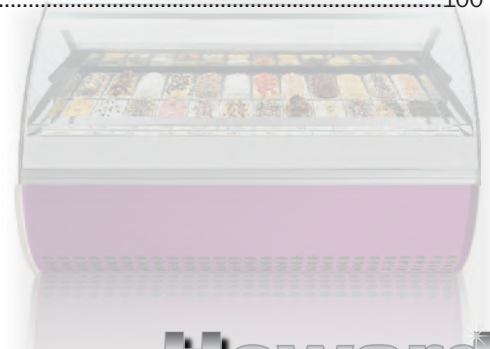

Service Cases - Stand Alone
Deli
CDS-34N Series, Double Duty 55" High 62,63
CDS-35 Series, Double Duty 52" and 44" High 68,69
Red Meat
CMS-34N Series, Double Duty 55" High 64,65
CMS-35 Series, Double Duty 52" High 70
Fish and Poultry
CFS-34N Series, Double Duty 55" High 66,67
CFS-35 Series, Double Duty 52" High 71
Hot Cases
CHS-35 Series, Double Duty 52" High 72

Service Cases - Endless Design
Deli
CDS-32E-C, Curved Glass 74
CDS-32E Series 77
CDS-34E Series, Double Duty 80
CDS-40E Series 83
CDS-40E-C, Curved Glass 88
Red Meat
CMS-32E-C, Curved Glass 75
CMS-32E Series 78
CMS-34E Series, Double Duty 81
CMS-40E Series 84
CMS-40E-C, Curved Glass 89
Fish and Poultry
CFS-32E-C, Curved Glass 76
CFS-32E Series 79
CFS-34E Series, Double Duty 82
CFS-40E Series 85
CFS-40E-C, Curved Glass 90
Hot Cases
CHS-40E Series 86
Bakery
CBS-40E-C, Curved Glass 87
Options - Service Cases Endless Design 92,93

ORION by Clabo Gelato Cases
Gelato Cases 94-97

Installations 50
Accessories, Power Cord and Part Descriptions 91
Warranty 98,99
MAP Policy 100