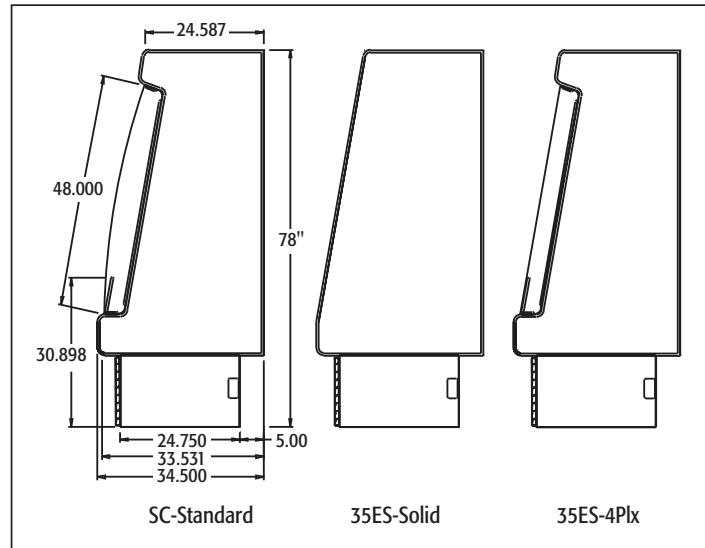

OM Series 35E - Open Merchandiser - Packaged Meats - 78.5" High

Standard Features

- 34.5" DEEP
- DESIGNER WHITE, GLOSSY BLACK ALUMINUM OR STAINLESS STEEL
- ENDLESS DESIGN FOR CONTINUOUS LINEUPS
- FRONT BUMPER RAIL WITH 1" BUMPER
- STYLISH 1-1/2" END PANELS
- CHOICE OF 3 DIFFERENT STYLE END PANELS: CURVED PLEXI, STRAIGHT PLEXI OR SOLID
- PRICE TAG MOLDING AND LIGHTS EACH SHELF
- FITS THROUGH MOST DOORWAYS
- NEW HIGH EFFICIENCY AIR SCREEN TECHNOLOGY
- REMOTES AVAILABLE
- ELECTRONIC CONTROL SYSTEM TO MAINTAIN BALANCED TEMPERATURES
- ENERGY EFFICIENT LED LIGHTING
- UL CLASSIFIED TO ANSI/NSF 7
- DRAIN IS REQUIRED

Open Merchandisers

Open Merchandiser - Packaged Meats - 78.5" High - Remotes - LED Lit

Model No.	Description	Depth	Length	Voltage	Amps	BTUs	Power Cord	Est. Ship Wt	List Price
White Exterior & Interior									
R-OM35E-3S-LED	Remote	34.50"	39.00"	115	2.0	4906	No	575	$11,931
R-OM35E-4S-LED	Remote	34.50"	51.00"	115	3.0	6550	No	790	$12,310
R-OM35E-5S-LED	Remote	34.50"	63.00"	115	4.0	8177	No	895	$14,076
R-OM35E-6S-LED	Remote	34.50"	75.00"	115	4.0	9813	No	1000	$16,652
R-OM35E-8S-LED**	Remote	35.75"	99.00"	115	6.0	13100	No	1580	$21,464
R-OM35E-10S-LED**	Remote	35.75"	123.00"	115	7.0	16363	No	1790	$26,830
R-OM35E-12S-LED**	Remote	35.75"	147.00"	115	8.0	16800	No	2000	$32,197
Black Exterior & Interior									
R-OM35E-3S-B-LED	Remote	34.50"	39.00"	115	2.0	4906	No	575	$11,931
R-OM35E-4S-B-LED	Remote	34.50"	51.00"	115	3.0	6550	No	790	$12,310
R-OM35E-5S-B-LED	Remote	34.50"	63.00"	115	4.0	8177	No	895	$14,076
R-OM35E-6S-B-LED	Remote	34.50"	75.00"	115	4.0	9813	No	1000	$16,652
R-OM35E-8S-B-LED**	Remote	35.75"	99.00"	115	6.0	13100	No	1580	$21,464
R-OM35E-10S-B-LED**	Remote	35.75"	123.00"	115	7.0	16363	No	1790	$26,830
R-OM35E-12S-B-LED**	Remote	35.75"	147.00"	115	8.0	16800	No	2000	$32,197
Stainless Steel Exterior & Interior									
R-OM35E-3S-S-LED	Remote	34.50"	39.00"	115	2.0	4906	No	575	$14,914
R-OM35E-4S-S-LED	Remote	34.50"	51.00"	115	3.0	6550	No	790	$15,388
R-OM35E-5S-S-LED	Remote	34.50"	63.00"	115	4.0	8177	No	895	$17,595
R-OM35E-6S-S-LED	Remote	34.50"	75.00"	115	4.0	9813	No	1000	$20,815
R-OM35E-8S-S-LED**	Remote	35.75"	99.00"	115	6.0	13100	No	1580	$26,830
R-OM35E-10S-S-LED**	Remote	35.75"	123.00"	115	7.0	16363	No	1790	$33,538
R-OM35E-12S-S-LED**	Remote	35.75"	147.00"	115	8.0	16800	No	2000	$40,246

** Height 79.75".

OPTIONS PAGE 58-60

A Division of HMC Enterprises LLC

831 East Cayuga St. Philadelphia, PA 19124 USA • (215) 464-6800 • 1-800-344-8222
fax (215) 969-4890 • E-Mail: sales@howardmccray.com • www.howardmccray.com