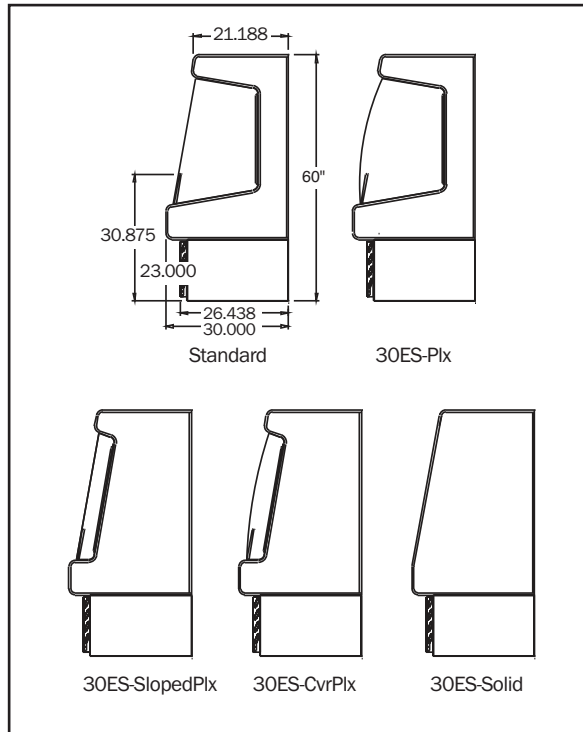

OM Series 30E - Open Merchandiser - Meat - 60" High

Open Merchandisers

Open Merchandiser - Meat - 60" High - Remotes - LED Lit

Model No.	Description	Depth	Length	Voltage	Amps	BTUs	Power Cord	Est. Ship Wt	List Price
White Exterior & Interior									
R-OM30E-3L-LED	Remote	30.00"	39.00"	115	1.2	3360	No	455	$10,611
R-OM30E-4L-LED	Remote	30.00"	51.00"	115	1.9	4480	No	527	$10,997
R-OM30E-5L-LED	Remote	30.00"	63.00"	115	2.4	5600	No	628	$12,418
R-OM30E-6L-LED	Remote	30.00"	75.00"	115	2.4	6720	No	729	$14,352
Black Exterior & Interior									
R-OM30E-3L-B-LED	Remote	30.00"	39.00"	115	1.2	3360	No	455	$10,611
R-OM30E-4L-B-LED	Remote	30.00"	51.00"	115	1.9	4480	No	527	$10,997
R-OM30E-5L-B-LED	Remote	30.00"	63.00"	115	2.4	5600	No	628	$12,418
R-OM30E-6L-B-LED	Remote	30.00"	75.00"	115	2.4	6720	No	729	$14,352
Stainless Steel Exterior & Interior									
R-OM30E-3L-S-LED	Remote	30.00"	39.00"	115	1.2	3360	No	455	$13,264
R-OM30E-4L-S-LED	Remote	30.00"	51.00"	115	1.9	4480	No	527	$13,746
R-OM30E-5L-S-LED	Remote	30.00"	63.00"	115	2.4	5600	No	628	$15,522
R-OM30E-6L-S-LED	Remote	30.00"	75.00"	115	2.4	6720	No	729	$17,940

OPTIONS PAGE 58-60

Howard McCray

A Division of HMC Enterprises LLC

831 East Cayuga St. Philadelphia, PA 19124 USA • (215) 464-6800 • 1-800-344-8222
fax (215) 969-4890 • E-Mail: sales@howardmccray.com • www.howardmccray.com