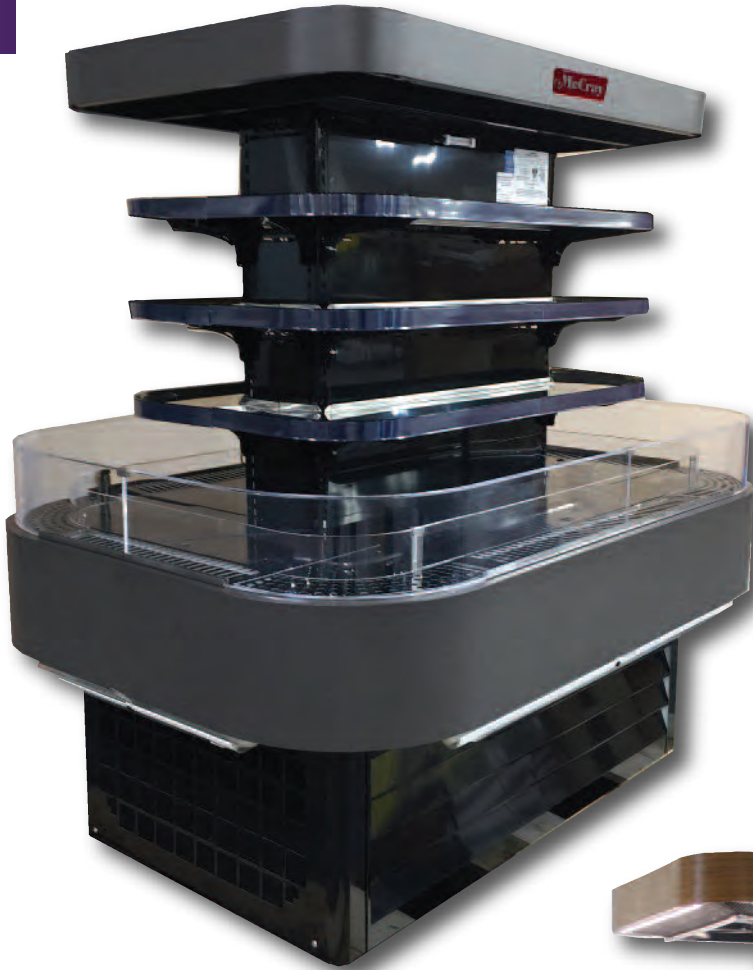

60" High Island Case - LED Lights at Top Canopy

Standard Features

- DESIGNER WHITE, GLOSSY BLACK ALUMINUM OR STAINLESS STEEL EXTERIOR AND INTERIOR
- LAMINATED TOP & BASE
- LED LIGHTING AROUND THE TOP
- 3 LEVELS OF STAINLESS STEEL SHELVING WITH LED LIGHTING
- SHELVES ARE ADJUSTABLE IN 1" INCREMENTS
- PRICE TAG MOLDING
- REMOVABLE DECK PANS FOR EASY ACCESS
- BUILT IN PRODUCT STOPS AT DECK AREA
- ALL STEEL CONSTRUCTION
- HEAVY DUTY PLEXIGLAS FRONT RAIL
- FOAMED IN PLACE WITH CFC FREE FOAM
- HEAVY DUTY CONDENSING UNIT
- REFRIGERANT - R448A*
- ELECTRIC CONDENSATE PAN, SEPARATE PLUG
- ELECTRONICALLY CONTROLLED REFRIGERATION SYSTEM
- EVEN FLO AIR DISCHARGE FOR BALANCED TEMPERATURES
- OPTIONAL TOP ACCESS RACEWAY
  (ELECTRICAL & REFRIGERATION CONNECTIONS)
- OPTIONAL LAMINATES