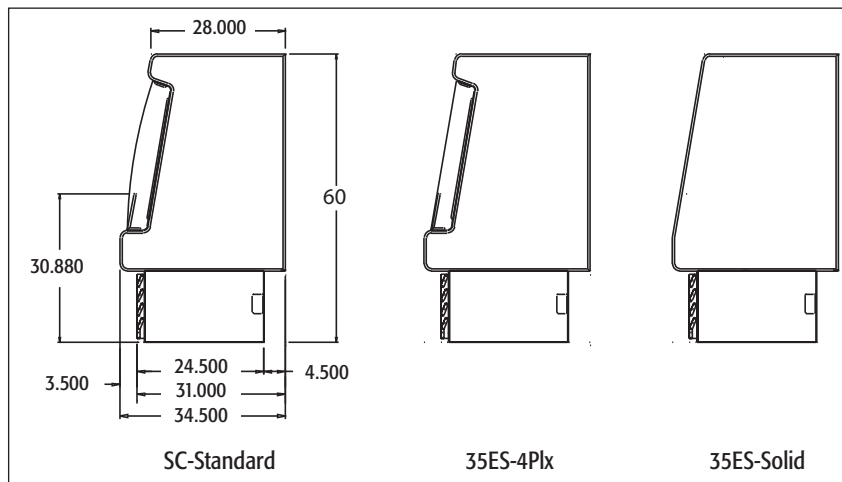

OM Series 35E - Open Merchandiser - Packaged Meats - 60" High

Standard Features

- 34.5" DEEP
- DESIGNER WHITE, GLOSSY BLACK ALUMINUM OR STAINLESS STEEL
- ENDLESS DESIGN FOR CONTINUOUS LINEUPS
- FRONT BUMPER RAIL WITH 1" BUMPER
- STYLISH 1-1/2" END PANELS
- CHOICE OF 3 DIFFERENT STYLE END PANELS: CURVED PLEXI, STRAIGHT PLEXI OR SOLID
- PRICE TAG MOLDING AND LIGHTS EACH SHELF
- FITS THROUGH MOST DOORWAYS
- NEW HIGH EFFICIENCY AIR SCREEN TECHNOLOGY
- REMOTES AVAILABLE
- ELECTRONIC CONTROL SYSTEM TO MAINTAIN BALANCED TEMPERATURES
- ENERGY EFFICIENT LED LIGHTING
- UL CLASSIFIED TO ANSI/NSF 7
- DRAIN IS REQUIRED

Open Merchandisers

Open Merchandiser - Packaged Meats - 60" High - Remotes - LED Lit

Model No.	Description	Depth	Length	Voltage	Amps	BTUs	Power Cord	Est. Ship Wt	List Price
White Exterior & Interior									
R-OM35E-3L-LED	Remote	34.50"	39.00"	115	2.0	3550	No	520	$11,931
R-OM35E-4L-LED	Remote	34.50"	51.00"	115	3.0	4733	No	550	$12,310
R-OM35E-5L-LED	Remote	34.50"	63.00"	115	4.0	5916	No	630	$14,076
R-OM35E-6L-LED	Remote	34.50"	75.00"	115	4.0	7100	No	710	$16,652
Black Exterior & Interior									
R-OM35E-3L-B-LED	Remote	34.50"	39.00"	115	2.0	3550	No	520	$11,931
R-OM35E-4L-B-LED	Remote	34.50"	51.00"	115	3.0	4733	No	550	$12,310
R-OM35E-5L-B-LED	Remote	34.50"	63.00"	115	4.0	5916	No	630	$14,076
R-OM35E-6L-B-LED	Remote	34.50"	75.00"	115	4.0	7100	No	710	$16,652
Stainless Steel Exterior & Interior									
R-OM35E-3L-S-LED	Remote	34.50"	39.00"	115	2.0	3550	No	520	$14,914
R-OM35E-4L-S-LED	Remote	34.50"	51.00"	115	3.0	4733	No	550	$15,388
R-OM35E-5L-S-LED	Remote	34.50"	63.00"	115	4.0	5916	No	630	$17,595
R-OM35E-6L-S-LED	Remote	34.50"	75.00"	115	4.0	7100	No	710	$20,815

OPTIONS PAGE 58-60

Howard McCray

A Division of HMC Enterprises LLC

831 East Cayuga St. Philadelphia, PA 19124 USA • (215) 464-6800 • 1-800-344-8222
fax (215) 969-4890 • E-Mail: sales@howardmccray.com • www.howardmccray.com