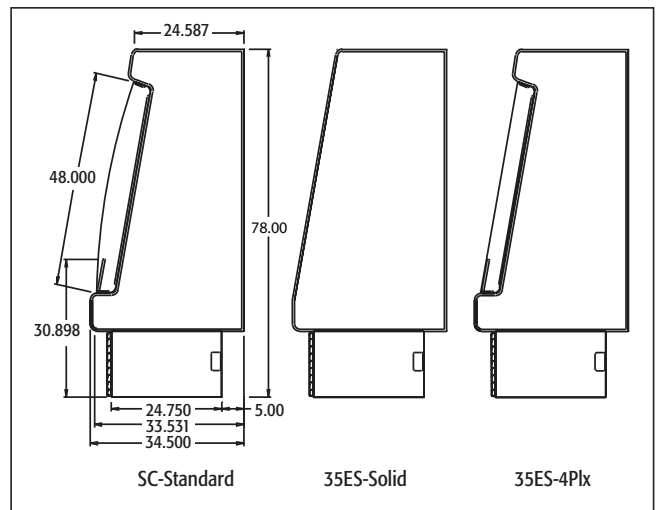

OP Series 35E - Open Merchandiser - Produce - 78.5" High

Open Merchandisers

Standard Features

- 34.5" DEEP
- DESIGNER WHITE, GLOSSY BLACK ALUMINUM OR STAINLESS STEEL
- ENDLESS DESIGN FOR CONTINUOUS LINEUPS
- FRONT BUMPER RAIL WITH 1" BUMPER
- STYLISH 1-1/2" END PANELS
- CHOICE OF 3 DIFFERENT STYLE END PANELS: CURVED PLEXI, STRAIGHT PLEXI OR SOLID
- PRICE TAG MOLDING AND LIGHTS EACH SHELF
- FITS THROUGH MOST DOORWAYS
- NEW HIGH EFFICIENCY AIR SCREEN TECHNOLOGY
- REMOTES AVAILABLE
- ELECTRONIC CONTROL SYSTEM TO MAINTAIN BALANCED TEMPERATURES
- ENERGY EFFICIENT LED LIGHTING
- UL CLASSIFIED TO ANSI/NSF 7
- DRAIN IS REQUIRED