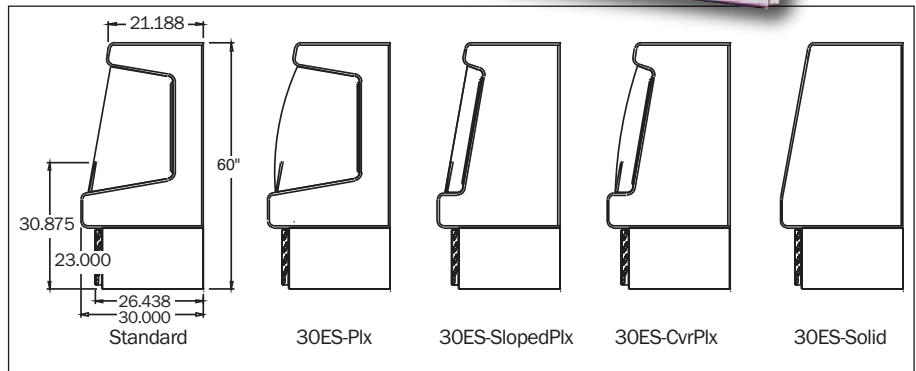

OP Series 30E - Open Merchandiser - Produce - 60" High

Standard Features

- DESIGNER WHITE, GLOSSY BLACK ALUMINUM OR STAINLESS STEEL
- ENDLESS DESIGN FOR CONTINUOUS LINEUPS
- FRONT BUMPER RAIL WITH 1" BUMPER
- WIDE VIEW PLEXIGLAS - FRONT & SIDES
- AVAILABLE IN 5 STYLES OF END PANELS - SEE BELOW
- EASY ACCESS FRONT PANEL FOR SERVICEABILITY
- REFRIGERANT - R448A*
- PRICE TAG MOLDING AND LIGHTS ON EACH SHELF
- PRODUCT STOP ON EACH SHELF
- 15" PRODUCT REFLECTING MIRROR
- REMOTES AVAILABLE
- ELECTRONIC CONTROL SYSTEM TO MAINTAIN BALANCED TEMPERATURES
- ENERGY EFFICIENT LED LIGHTING
- UL CLASSIFIED TO ANSI/NSF 7
- DRAIN IS REQUIRED