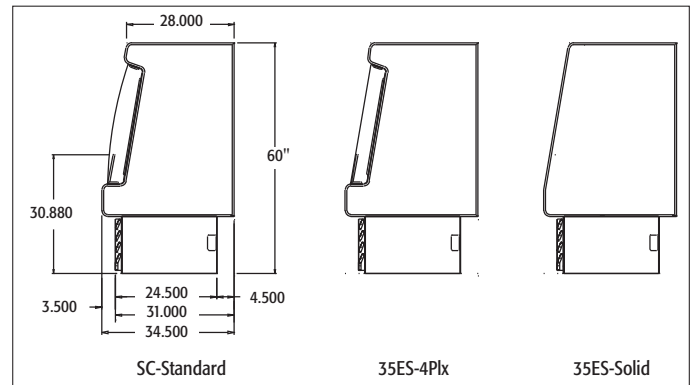

Open Merchandiser - Dairy - 60" High - LED Lit

Model No.	Description	Depth	Length	Voltage	Amps	HP	Power Cord	Est. Ship Wt	List Price
White Exterior & Interior									
SC-OD35E-3L-LED	Self contained	34.50"	39.00"	115	14.0	1/2	5-20P	655	$11,833
SC-OD35E-4L-LED	Self contained	34.50"	51.00"	115	15.0	1/2	5-20P	685	$12,262
SC-OD35E-5L-LED	Self contained	34.50"	63.00"	115/208-230	16.0	3/4	L14-20P	768	$13,840
SC-OD35E-6L-LED	Self contained	34.50"	75.00"	115/208-230	16.0	3/4	L14-20P	850	$16,319
Black Exterior & Interior									
SC-OD35E-3L-B-LED	Self contained	34.50"	39.00"	115	14.0	1/2	5-20P	655	$11,833
SC-OD35E-4L-B-LED	Self contained	34.50"	51.00"	115	15.0	1/2	5-20P	685	$12,262
SC-OD35E-5L-B-LED	Self contained	34.50"	63.00"	115/208-230	16.0	3/4	L14-20P	768	$13,840
SC-OD35E-6L-B-LED	Self contained	34.50"	75.00"	115/208-230	16.0	3/4	L14-20P	850	$16,319
Stainless Steel Exterior & Interior									
SC-OD35E-3L-S-LED	Self contained	34.50"	39.00"	115	14.0	1/2	5-20P	655	$14,791
SC-OD35E-4L-S-LED	Self contained	34.50"	51.00"	115	15.0	1/2	5-20P	685	$15,328
SC-OD35E-5L-S-LED	Self contained	34.50"	63.00"	115/208-230	16.0	3/4	L14-20P	768	$17,300
SC-OD35E-6L-S-LED	Self contained	34.50"	75.00"	115/208-230	16.0	3/4	L14-20P	850	$20,399