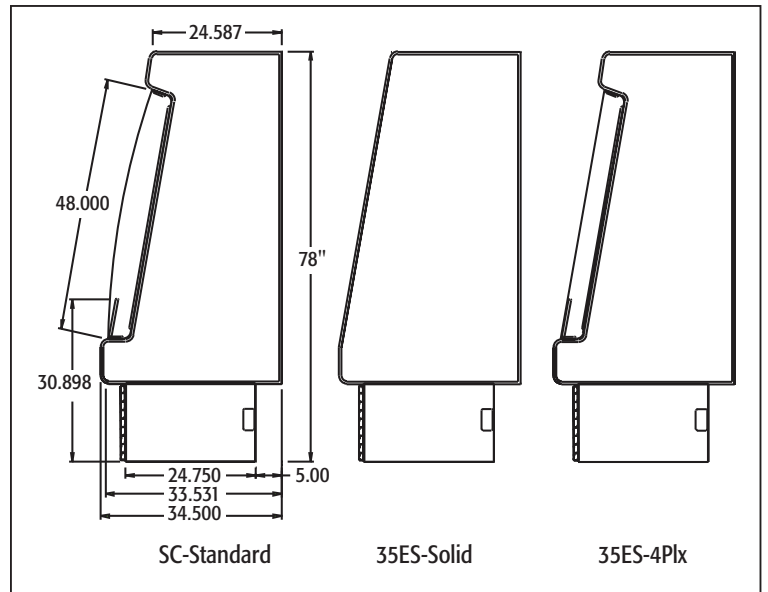

OD Series 35E Sloped - Open Merchandiser - Dairy - 78.5" High

Open Merchandisers

Standard Features

- 34.5" DEEP
- DESIGNER WHITE, GLOSSY BLACK ALUMINUM OR STAINLESS STEEL
- ENDLESS DESIGN FOR CONTINUOUS LINEUPS
- FITS THROUGH MOST DOORWAYS
- STYLISH 1-1/2" END PANELS
- CHOICE OF 3 DIFFERENT STYLE END PANELS: CURVED PLEXI, STRAIGHT PLEXI OR SOLID - SEE BELOW
- PRICE TAG MOLDING AND LIGHTS ON EACH SHELF
- NEW HIGH EFFICIENCY AIR SCREEN TECHNOLOGY
- ENERGY EFFICIENT LED LIGHTING
- ELECTRONIC CONTROL SYSTEM TO MAINTAIN BALANCED TEMPERATURES
- UL CLASSIFIED TO ANSI/NSF 7
- DRAIN IS REQUIRED