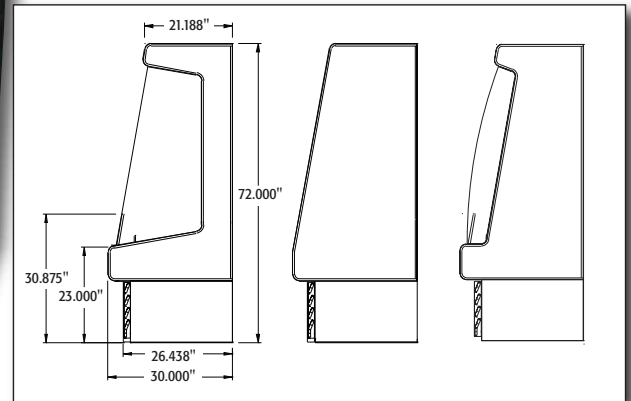

OP Series 30E - Open Merchandiser - Produce - 72" High

Open Merchandisers

Open Merchandiser - Produce - 72" High - Remotes - LED Lit

Model No.	Description	Depth	Length	Voltage	Amps	BTUs	Power Cord	Est. Ship Wt	List Price
White Exterior & Interior									
R-OP30E-3-LED	Remote	30.00"	39.00"	115	1.0	3000	No	482	$ 9,850
R-OP30E-4-LED	Remote	30.00"	51.00"	115	1.7	4000	No	554	$10,481
R-OP30E-5-LED	Remote	30.00"	63.00"	115	2.0	5000	No	665	$11,555
R-OP30E-6-LED	Remote	30.00"	75.00"	115	2.0	6000	No	774	$12,889
R-OP30E-8-LED	Remote	30.00"	99.00"	115	3.4	8000	No	977	$14,379
R-OP30E-10-LED**	Remote	31.25"	123.00"	115	7.0	10000	No	1328	$17,973
R-OP30E-12-LED**	Remote	31.25"	147.00"	115	8.0	12000	No	1548	$21,565
Black Exterior & Interior									
R-OP30E-3-B-LED	Remote	30.00"	39.00"	115	1.0	3000	No	482	$ 9,850
R-OP30E-4-B-LED	Remote	30.00"	51.00"	115	1.7	4000	No	554	$10,481
R-OP30E-5-B-LED	Remote	30.00"	63.00"	115	2.0	5000	No	665	$11,555
R-OP30E-6-B-LED	Remote	30.00"	75.00"	115	2.0	6000	No	774	$12,889
R-OP30E-8-B-LED	Remote	30.00"	99.00"	115	3.4	8000	No	977	$14,379
R-OP30E-10-B-LED**	Remote	31.25"	123.00"	115	7.0	10000	No	1328	$17,973
R-OP30E-12-B-LED**	Remote	31.25"	147.00"	115	8.0	12000	No	1548	$21,565
Stainless Steel Exterior & Interior									
R-OP30E-3-S-LED	Remote	30.00"	39.00"	115	1.0	3000	No	482	$12,312
R-OP30E-4-S-LED	Remote	30.00"	51.00"	115	1.7	4000	No	554	$13,101
R-OP30E-5-S-LED	Remote	30.00"	63.00"	115	2.0	5000	No	665	$14,444
R-OP30E-6-S-LED	Remote	30.00"	75.00"	115	2.0	6000	No	774	$16,111
R-OP30E-8-S-LED	Remote	30.00"	99.00"	115	3.4	8000	No	977	$17,974
R-OP30E-10-S-LED**	Remote	31.25"	123.00"	115	7.0	10000	No	1328	$22,467
R-OP30E-12-S-LED**	Remote	31.25"	147.00"	115	8.0	12000	No	1548	$26,957

**Height 73.25"

OPTIONS PAGE 58-60

Howard McCray

A Division of HMC Enterprises LLC

831 East Cayuga St. Philadelphia, PA 19124 USA • (215) 464-6800 • 1-800-344-8222
fax (215) 969-4890 • E-Mail: sales@howardmccray.com • www.howardmccray.com