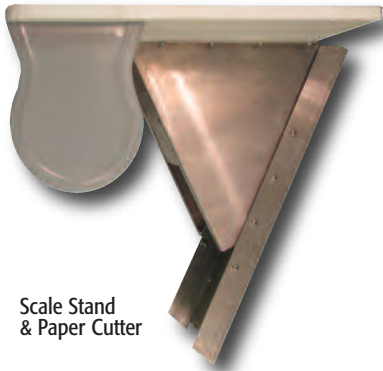

OPTIONS PAGE 92, 93

Accessories - Cord & Plug, Accessories

Meat Platters
10x24, 11/2x27, 10x30

Drop Work
Shelf

Security Cover

Sandwich Racks

Salad Pan Display Racks
5 Styles available

Length includes 1-1/2" for each end panel. Dimensions are +/- 1/4" tolerance.
Recommended Operating Conditions - 75°F @ 55% Relative Humidity