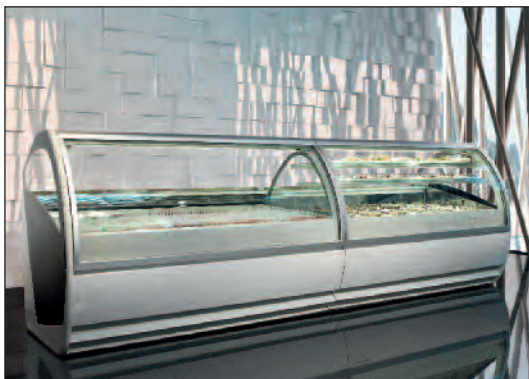

KOREIA

Always evolving, always a favorite

Our signature model showcase has been successfully redesigned with the goal of showing minimal horizontal lines and the maximum wideness of the frontal glass, while maintaining the traditional curved elegance that it has always been known for. Koreia offers a broad array of applications in both linear and curved footprint.