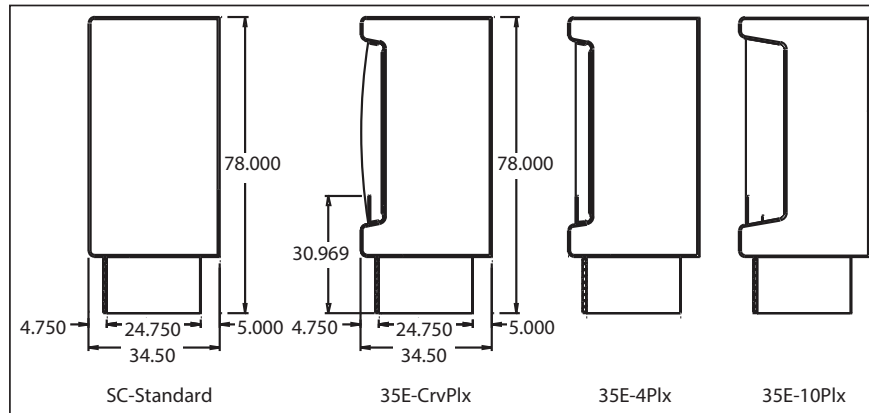

OD Series 35E - Open Merchandiser - Dairy - 78.5" High

Standard Features

- 34.5" DEEP
- DESIGNER WHITE, GLOSSY BLACK ALUMINUM OR STAINLESS STEEL
- ENDLESS DESIGN FOR CONTINUOUS LINEUPS
- FRONT BUMPER RAIL WITH 1" BUMPER
- STYLISH 1-1/2" END PANELS
- CHOICE OF 4 DIFFERENT STYLE END PANELS: CURVED PLEXI, STRAIGHT PLEXI, WIDE STRAIGHT PLEXI OR SOLID
- PRICE TAG MOLDING AND LIGHTS EACH SHELF
- FITS THROUGH MOST DOORWAYS
- NEW HIGH EFFICIENCY AIR SCREEN TECHNOLOGY
- REMOTES AVAILABLE
- ELECTRONIC CONTROL SYSTEM TO MAINTAIN BALANCED TEMPERATURES
- ENERGY EFFICIENT LED LIGHTING
- UL CLASSIFIED TO ANSI/NSF 7
- DRAIN IS REQUIRED

Open Merchandiser - Straight Solid End Panels - 78.5" High - Remotes - LED Lit

Model No.	Description	Depth	Length	Voltage	Amps	BTUs	Power Cord	Est. Ship Wt	List Price
White Exterior & Interior									
R-OD35E-3-LED	Remote	34.50"	39.00"	115	2.0	4906	No	575	$ 9,888
R-OD35E-4-LED	Remote	34.50"	51.00"	115	3.0	6544	No	790	$12,370
R-OD35E-5-LED	Remote	34.50"	63.00"	115	4.0	8176	No	895	$14,250
R-OD35E-6-LED	Remote	34.50"	75.00"	115	4.0	9813	No	1000	$16,821
R-OD35E-8-LED**	Remote	35.75"	99.00"	115	6.0	13082	No	1580	$20,338
R-OD35E-10-LED**	Remote	35.75"	123.00"	115	7.0	16355	No	1790	$24,083
R-OD35E-12-LED**	Remote	35.75"	147.00"	115	8.0	19626	No	2000	$27,644
Black Exterior & Interior									
R-OD35E-3-B-LED	Remote	34.50"	39.00"	115	2.0	4906	No	575	$ 9,888
R-OD35E-4-B-LED	Remote	34.50"	51.00"	115	3.0	6544	No	790	$12,370
R-OD35E-5-B-LED	Remote	34.50"	63.00"	115	4.0	8176	No	895	$14,250
R-OD35E-6-B-LED	Remote	34.50"	75.00"	115	4.0	9813	No	1000	$16,821
R-OD35E-8-B-LED**	Remote	35.75"	99.00"	115	6.0	13082	No	1580	$20,338
R-OD35E-10-B-LED**	Remote	35.75"	123.00"	115	7.0	16355	No	1790	$24,083
R-OD35E-12-B-LED**	Remote	35.75"	147.00"	115	8.0	19626	No	2000	$27,644
Stainless Steel Exterior & Interior									
R-OD35E-3-S-LED	Remote	34.50"	39.00"	115	2.0	4906	No	575	$12,360
R-OD35E-4-S-LED	Remote	34.50"	51.00"	115	3.0	6544	No	790	$15,462
R-OD35E-5-S-LED	Remote	34.50"	63.00"	115	4.0	8176	No	895	$17,813
R-OD35E-6-S-LED	Remote	34.50"	75.00"	115	4.0	9813	No	1000	$21,026
R-OD35E-8-S-LED**	Remote	35.75"	99.00"	115	6.0	13082	No	1580	$25,423
R-OD35E-10-S-LED**	Remote	35.75"	123.00"	115	7.0	16355	No	1790	$30,104
R-OD35E-12-S-LED**	Remote	35.75"	147.00"	115	8.0	19626	No	2000	$34,555

** Height 79.75"

OPTIONS PAGE 58-60

Howard McCray

A Division of HMC Enterprises LLC

831 East Cayuga St. Philadelphia, PA 19124 USA • (215) 464-6800 • 1-800-344-8222
fax (215) 969-4890 • E-Mail: sales@howardmccray.com • www.howardmccray.com

Open Merchandisers