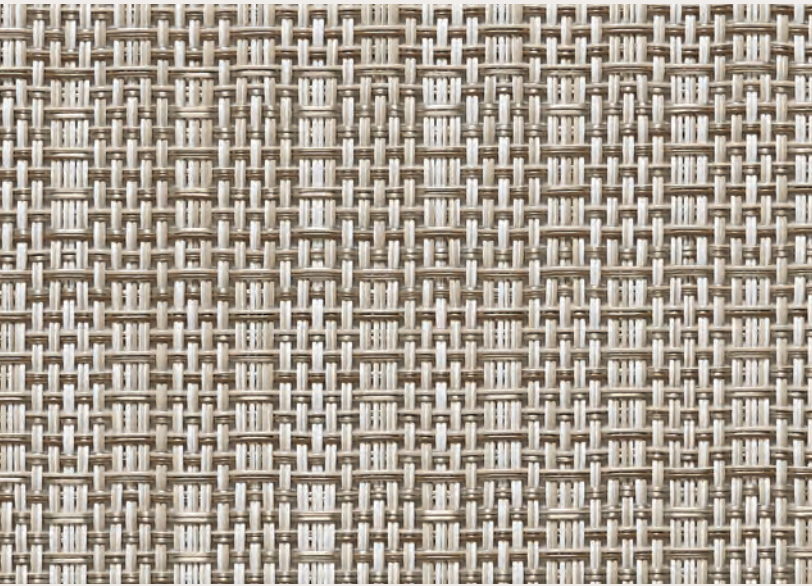

SHAPE		SIZE	STYLE	-	COLOR
	Rectangle	14" x 19"	36 x 48 cm	100579 -	----
	Hosp. Rectangle	12" x 16"	30 x 41 cm	100580 -	----

SHAPE		SIZE	STYLE	-	COLOR
	Rectangle	14" x 19"	36 x 48 cm	100579 -	----
	Hosp. Rectangle	12" x 16"	30 x 41 cm	100580 -	----