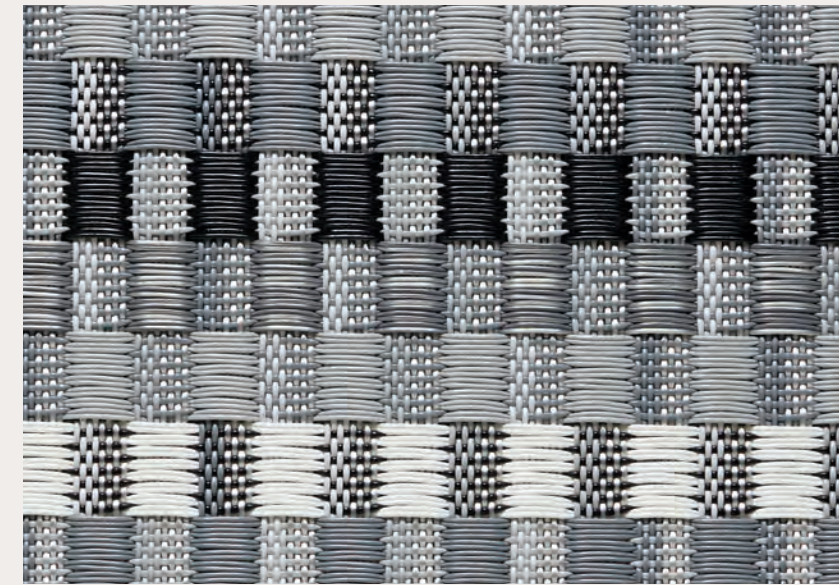

SHAPE ☐ Rectangle SIZE 14" x 19" 36 x 48 cm STYLE - COLOR 100525 - ____