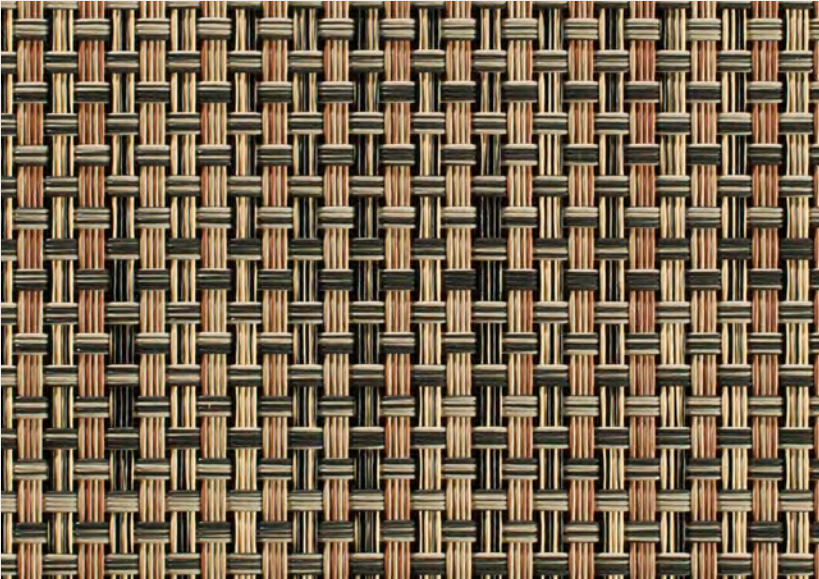

Basketweave™

Custom Sizes Available

ALUMINUM 001
 □ □ ○ 

BARK 002
 □ □ ○  

SHAPE		SIZE		STYLE - COLOR
□	Rectangle	14" × 19"	36 × 48 cm	100110 - ----
□	Hosp. Rectangle	12" × 16"	30 × 41 cm	100109 - ----
○	Round	diam. 15"	38 cm	100111 - ----
	Runner	14" × 72"	36 × 183 cm	100108 - ----
	Worktop	Custom sizes only.		100516 - ----