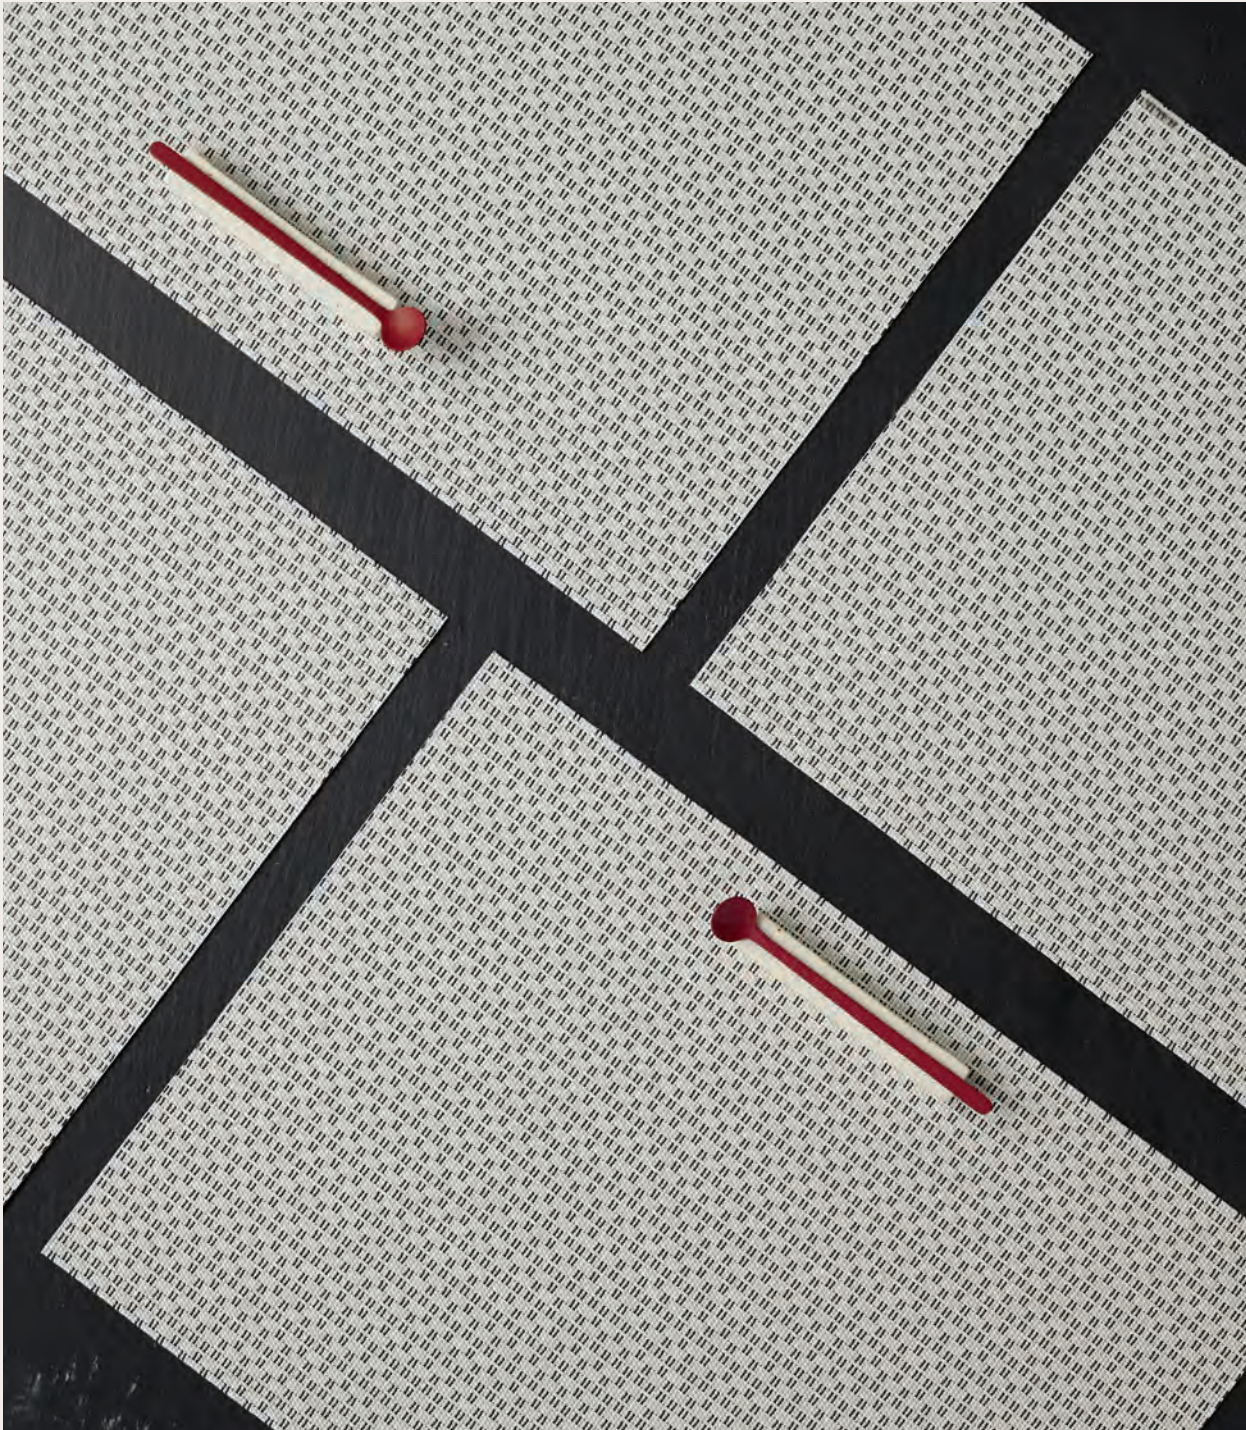

Rib Weave™

Custom Sizes Available

PEARL 004
□

SHAPE	SIZE	STYLE - COLOR
□ Rectangle	14" × 19" 36 × 48 cm	100136 - ____

BLACK 001

LIMESTONE 002

SHAPE	SIZE	STYLE - COLOR
<input type="checkbox"/>	Rectangle 14" x 19" 36 x 48 cm	100495 - ----
<input type="radio"/>	Hex Mixed Coaster Set, see page 120.	