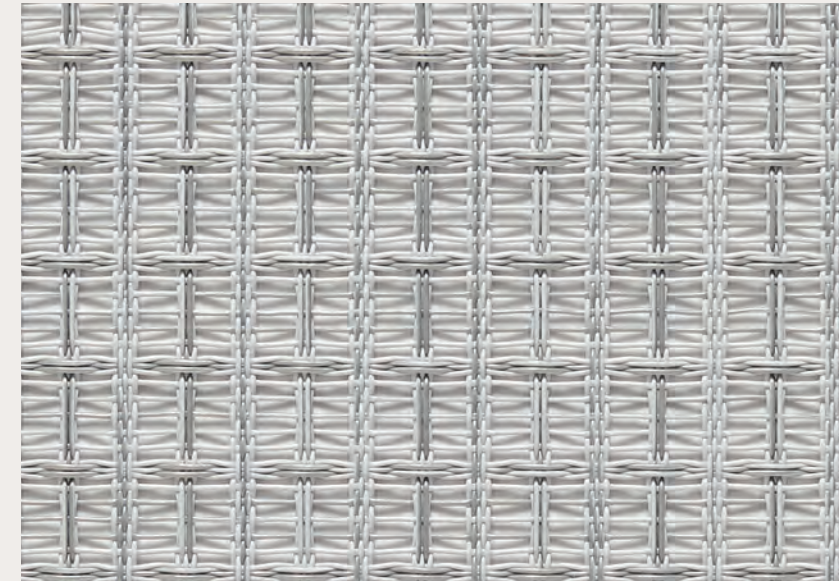

SHAPE	SIZE	STYLE	COLOR
☐ Rectangle	14" x 19"	36 x 48 cm	100581 - ____
☐ Runner	14" x 72"	36 x 182 cm	100582 - ____