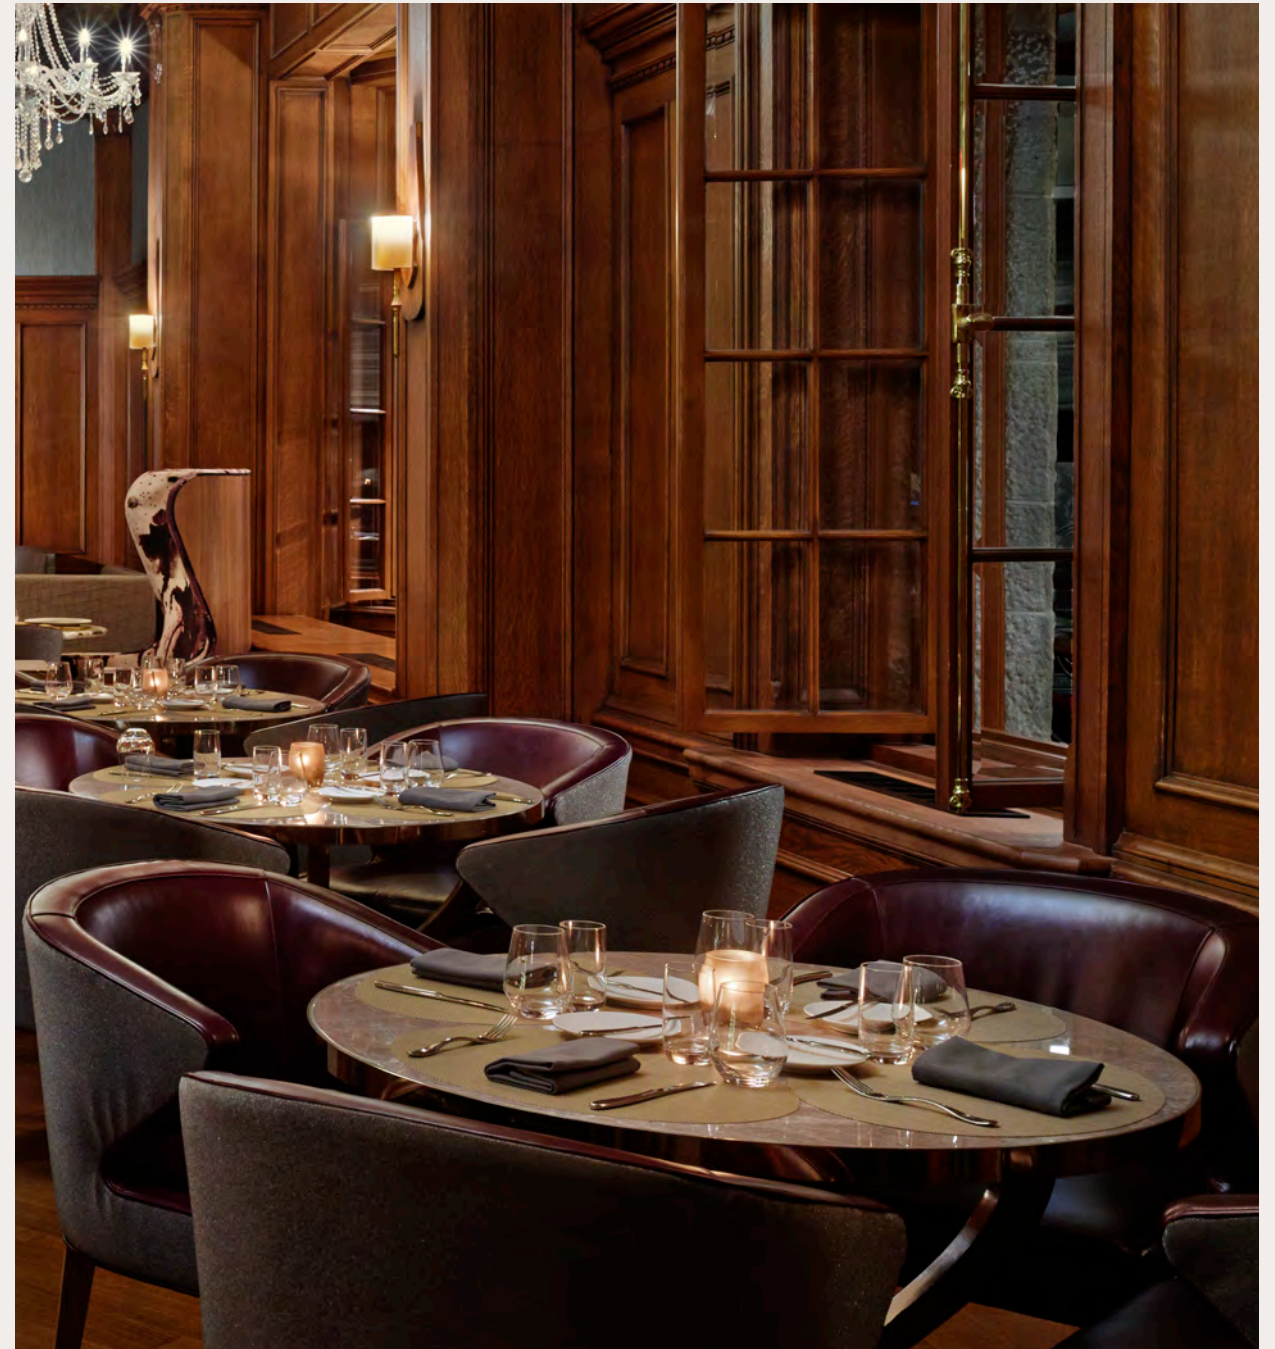

Chilewich brings depth to surfaces.

Reimagining the potential of extruded yarns, New York designer Sandy Chilewich introduced her woven textiles to the international design community in 2000. The innovative placemats, runners, tray liners, and custom table coverings soon replaced the generic tablecloth that once defined fine dining, transforming how restaurants and hotels around the world set their tables.

Today the design-led, family-owned company's unique coverings for tabletops, floors, and more continue to push the boundaries of form and function. Designed and made almost entirely in the United States, the ever-evolving collection combines innovative weaves and distinctive colors with extraordinary durability and easy maintenance.

chilewichhospitality.com

Contents

05	Portfolio
14	Shapes and Sizes

Placemats, Coasters, and Runners

18	Bamboo
30	Basketweave
42	Beam
46	Bloom
48	Color Tempo
52	Dahlia
56	Grid
58	Heddle
62	Interlace
64	Kaleidoscope
68	Lattice
70	Mini Basketweave
84	Mosaic
88	Multi Stripe
90	Ombré
93	Petal
96	Pickstitch
98	Pop
100	Prism
102	Rib Weave
104	Strike
106	Thatch
110	Thistle
112	Trellis
114	Tuxedo Stripe
116	Wabi Sabi
118	Wave
120	Bloom Coaster Sets
120	Felt-Backed Coaster Sets

Custom Capabilities

122	Table Covers
123	Tray Liners
124	Worktop
126	Woven Floor Mats
128	Indoor/Outdoor Shag Utility Mats

Specifications

130	Product Information

Hospitality Portfolio

NEW GOLD, Basketweave
Fairmont Le Château Frontenac, Quebec City, Canada
Ph: Nikolas Koenig/OTTO