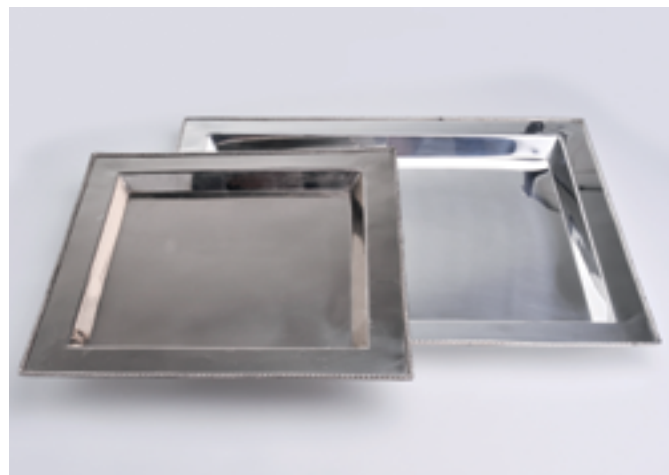

Stainless Steel Tray

SSTAB-14	14" w/Mirror Finish	35.5 cm	1 ea.
SSTAB-20	20" x 16" w/Mirror Finish	50.8 cm x 40.6 cm	1 ea.

Made to Order