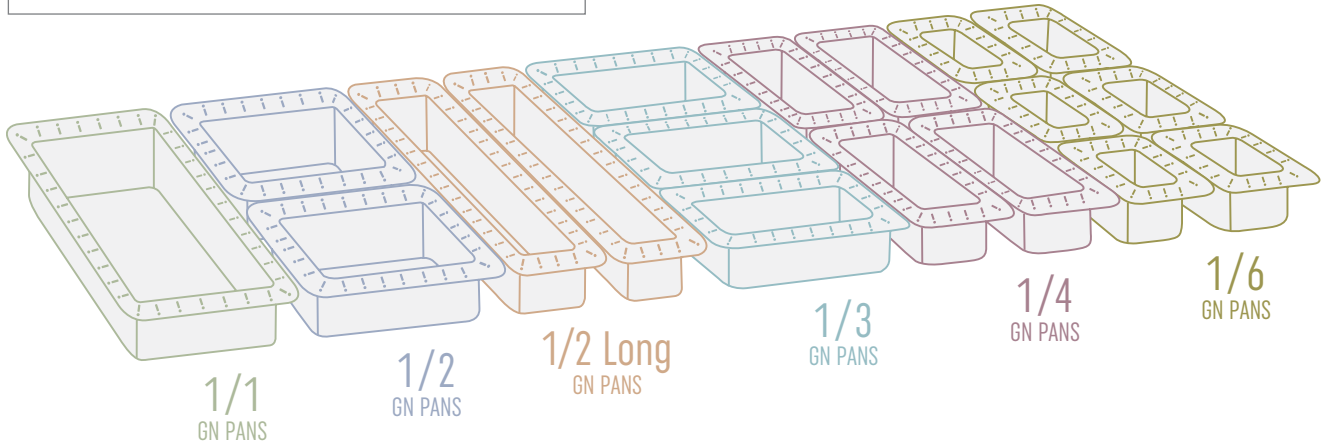

GN Melamine Pans

AVAILABLE COLORS

RECOMMENDED FOR COLD APPLICATIONS ONLY