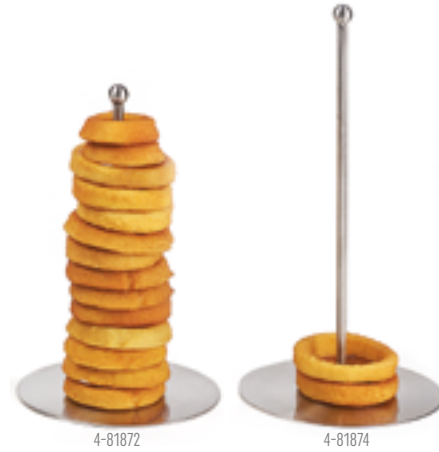

For complete product specs, visit www.get-melamine.com

Onion Ring Tower w/ Ramekin Holders

*4-81878 4" dia., 7" tall 10.2 cm 12 ea.

Onion Ring Towers

4-81870 4.25" (Spiral), 7" tall 10.8 cm 12 ea.
 4-81873 5.5" dia., 8" tall 14 cm 12 ea.