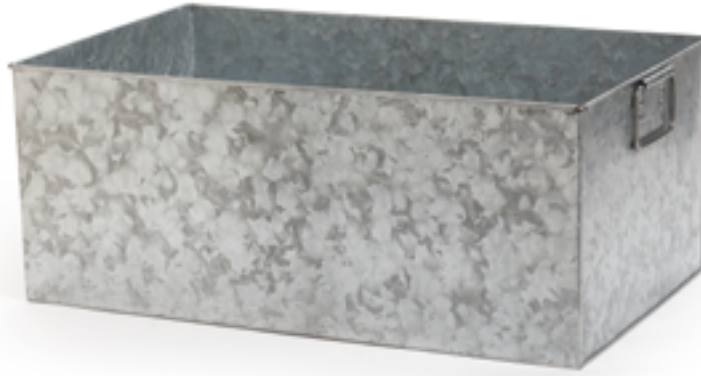

Rectangular Galvanized Beverage Tub

GT-2112-GG 8.5 gal., 8.5" tall, 20" x 12" 32.2 L, 22 cm, 51 cm x 31 cm 1 ea.

- » Fits a standard full-size food pan
- » or 2 half-size food pans