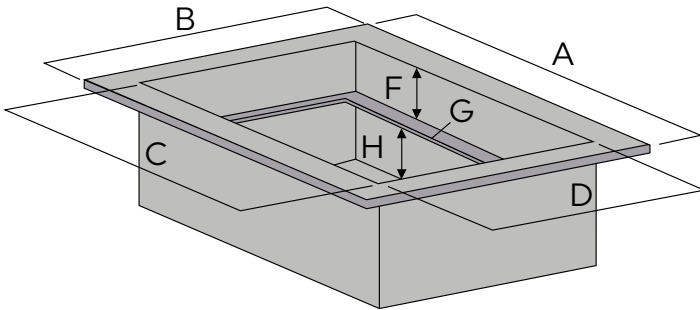

RESIN-COATED CAST ALUMINUM

3 MEASURE A WELL

Please take precise measurements of the unit. It is important to provide exact dimensions. **DO NOT** round up or down.

A	Outside flange length measurement
B	Inside flange length measurement
C	Inside flange width measurement
D	Outside flange width measurement
F	Top of the well to top of the flange measurement
G	Flange width measurement (front & back)
H	Top of the flange to bottom of the well measurement

4 CHOOSE STYLES & COLORS

Select layouts and tile configurations for your salad bar or buffet

- Tile types *See pages 227
- Straight sided salad bar bowl sizes *See page 222