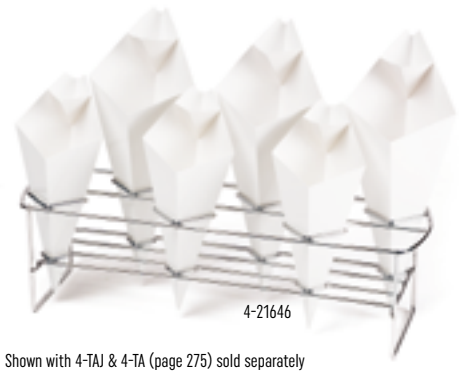

Ferris Wheel

- 4-92065** 18.5" tall, 14.5" x 7" 1 ea.
47 cm, 36.8 cm x 17.8 cm

Fits items 4-81865 see page 276.

Shown with 4-81865 (page 276) sold separately

Chrome Cone Stand Rack for 6 Take-Away Cones

- 4-21646** 4.25" tall, 17.75" x 5.5" 2 ea.
10.8 cm, 45.1 cm x 14