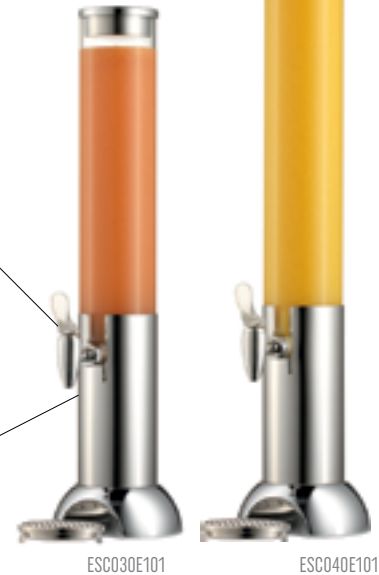

ESC030E101

ESC040E101