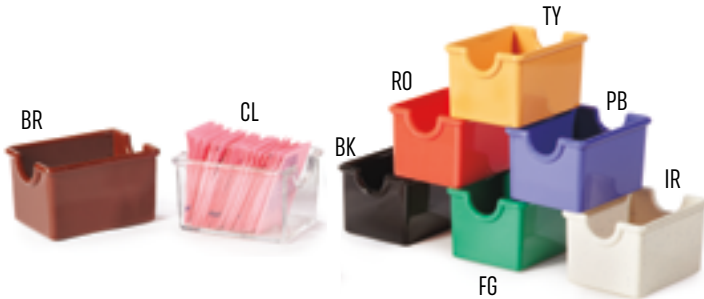

SAN Sugar Caddies

SC-66- 3.5" x 2.5" 2 dz.
8.9 cm x 6.4 cm

Colors

BK W BR IR CL FG PB RO TY

Condiment Jars

CD-8-CL 8 oz., 3" Condiment Jar & Cover 2 dz.
237 ml, 7.6 cm

CD-8-B-2-CL 8 oz., 3" Condiment Jar Only 2 dz.
237 ml, 7.6 cm

CD-8-C-2-CL Condiment Jar Cover Only 2 dz.
177 ml

Colors

CL
CL
CL

Dredge w/3 Types of Lids

SC-180 8 oz., 3" 2 dz.
237 ml, 7.6 cm