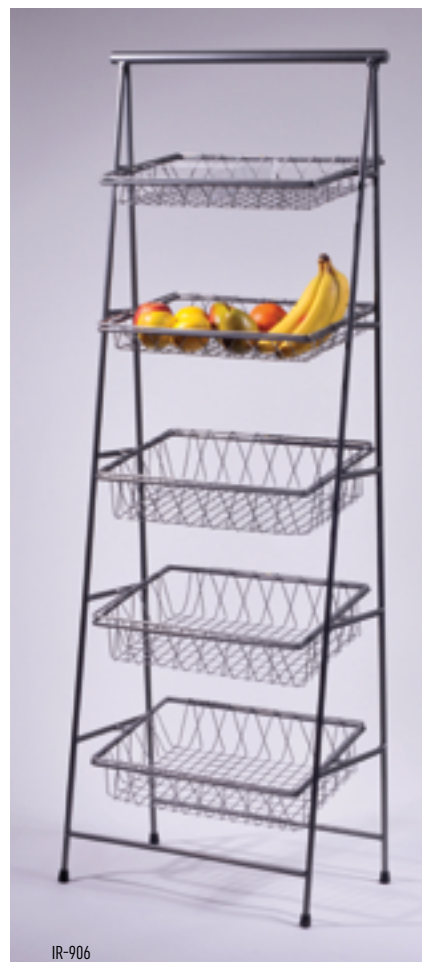

IR-906

Gray Rectangular 5-Tier Tilted Pane Stand

IR-906 64" tall, 23.5" x 14" 1 ea.
162.6 cm, 59.6 cm x 35.5 cm

IR-906 fits IR-903, IR-904, BAMTRY-01, BAMTRY-02 see page 336.