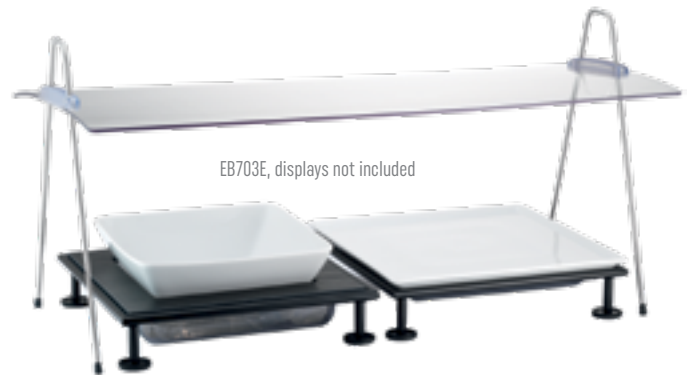

Basalt

3P0032 7.9" x 7.9", 0.28" tall 200 cm x 200 cm, 7 cm 1 set

FRILICH® Sneeze Guards

» Slotted wooden bread board includes a stainless steel crumb reservoir

» Crafted from highly durable acrylic
» Available in 2 heights

EB702E, display not included

All covers feature adjustable inclination!

EB703E, displays not included

Ideal for 29" wide displays

EB703E 29.5" x 16.5", 15.4" tall 75 cm x 42 cm, 39 cm tall 1 set

Ideal for 25" wide displays