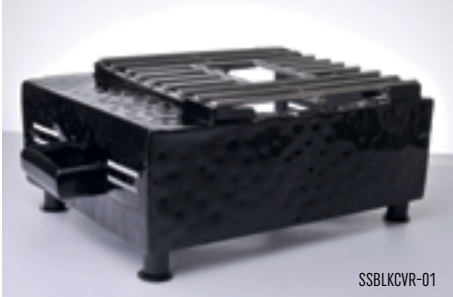

SSCVR-01

SSCVR-02

SSBLKVR-01