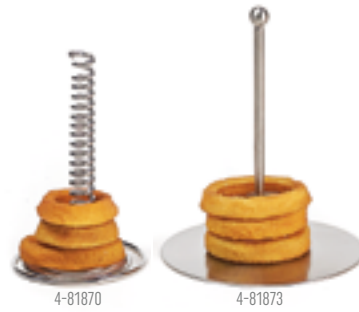

For complete product specs, visit www.get-melamine.com

Onion Ring Tower w/ Ramekin Holders

*4-81878 4" dia., 7" tall 10.2 cm 12 ea.

Onion Ring Towers

4-81870 4.25" (Spiral), 7" tall 10.8 cm 12 ea.
 4-81873 5.5" dia., 8" tall 14 cm 12 ea.