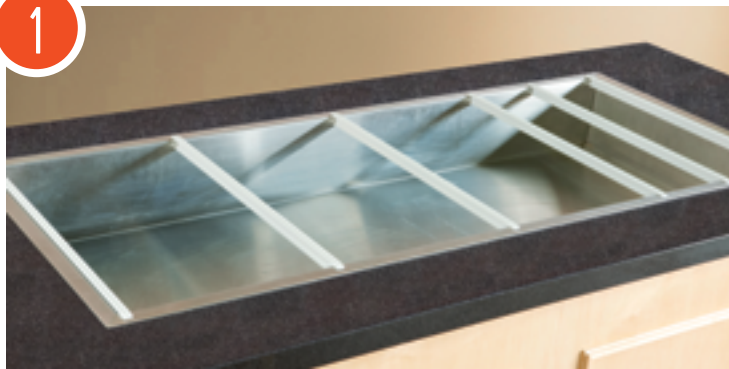

How Does the Fit Perfect™ System Work?

ADAPTER BARS

These patent-pending bars securely lock Fit Perfect™ pans into the majority of cold wells.

You'll need adapter bars to build your layout's main support system

GAP BARS

Because not all wells are the same length, you may need gap bars to fill any spaces in your layout.

Wider than adapter bars, gap bars help seal wells to prevent cold air from escaping.

1

Set Up Your Adapter Bars

Once you know your layout, set your adapter bars into your well widthwise, allowing enough space in between to match the width of your food pans.

NOTE: Fit Perfect™ works with the majority of industry cold wells. For wells with interior width range of 19.75" to 20", use CIHSPC21-WW adapter bar. For wells with interior width range of 11.88" to 12", use CIHADP12-WW.

2

Set Your Food Pans in Place

Place the lip of the Fit Perfect™ food pan over the ridge on the adapter bars to lock food pans in place.

❄️ PRO TIP Pre-chill empty Bugambilia® resin-coated aluminum products in your walk-in when not in use to maintain food's freshness and reduce waste.

3

Mind the Gaps

If a layout leaves any uncovered spaces, just fill them in with the gap bar to keep cold air from escaping and complete the seamless look.

NOTE: Not all standard wells are the same length. Knowing the overall length of your well will help to determine what size gap bar you will need.

Gap bars are available in 1", 1.5", 2", 2.5", and 3" widths