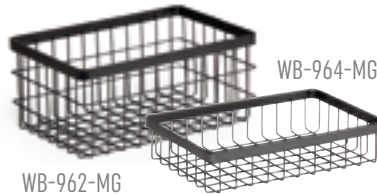

..... AVAILABLE WOOD COLORS

-W WALNUT w/Metal Brackets
-UR URBAN RUSTIC No Brackets
-GA GRAY ASH No Brackets

6" x 6"

9" x 6"

12" x 9"

Wire Countertop Baskets & Organizers

WB-662-MG	6" Square Basket, 2" tall (fits MTS-20S)	15.2 cm, 5.1 cm	1 ea.
WB-664-MG	6" Square Basket, 4" tall (fits MTS-20S)	15.2 cm, 10.2 cm	1 ea.
WB-962-MG	9" x 6" Rect. Basket, 2" tall (fits MTS-20M, MTS-20L)	22.9 cm x 15.2 cm, 5.1 cm	1 ea.
WB-964-MG	9" x 6" Rect. Basket, 4" tall (fits MTS-20M, MTS-20L)	22.9 cm x 15.2 cm, 10.2 cm	1 ea.
WB-1292-MG	12" x 9" Rect. Basket, 2" tall (fits MTS-20L)	30.5 cm x 22.9 cm, 5.1 cm	1 ea.
WB-1294-MG	12" x 9" Rect. Basket, 4" tall (fits MTS-20L)	30.5 cm x 22.9 cm, 10.2 cm	1 ea.