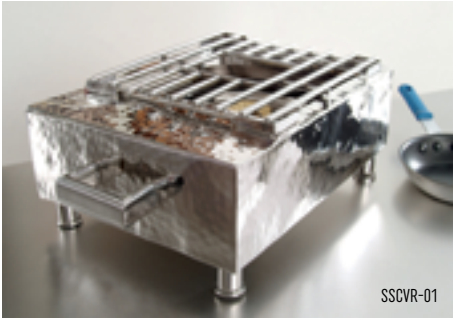

Action Stations & Griddles