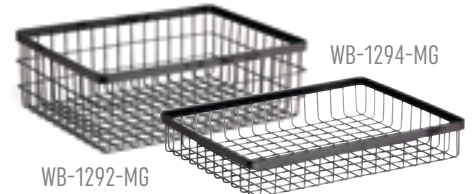

..... AVAILABLE WOOD COLORS

-W WALNUT w/Metal Brackets
-UR URBAN RUSTIC No Brackets
-GA GRAY ASH No Brackets

6" x 6"

9" x 6"

12" x 9"

Wire Countertop Baskets & Organizers

WB-662-MG	6" Square Basket, 2" tall (fits MTS-20S)	15.2 cm, 5.1 cm	1 ea.
WB-664-MG	6" Square Basket, 4" tall (fits MTS-20S)	15.2 cm, 10.2 cm	1 ea.
WB-962-MG	9" x 6" Rect. Basket, 2" tall (fits MTS-20M, MTS-20L)	22.9 cm x 15.2 cm, 5.1 cm	1 ea.
WB-964-MG	9" x 6" Rect. Basket, 4" tall (fits MTS-20M, MTS-20L)	22.9 cm x 15.2 cm, 10.2 cm	1 ea.
WB-1292-MG	12" x 9" Rect. Basket, 2" tall (fits MTS-20L)	30.5 cm x 22.9 cm, 5.1 cm	1 ea.
WB-1294-MG	12" x 9" Rect. Basket, 4" tall (fits MTS-20L)	30.5 cm x 22.9 cm, 10.2 cm	1 ea.