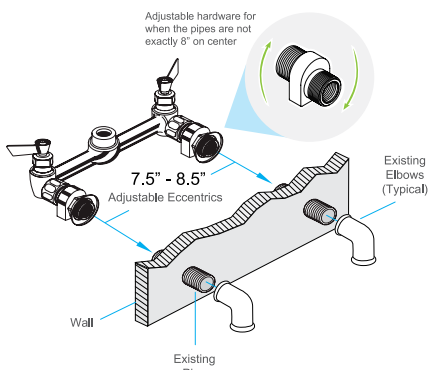

1/2" FAUCETS

KITCHEN FAUCETS LAVATORY FAUCETS
SERVICE FAUCETS | DIPPERWELL FAUCETS

Wall Mount Faucet

1/2" NPT female inlet. Distance can be varied from 7.5" to 8.5" c/c.

Backsplash Mount Faucet

1/2" NPT male inlet. Distance is fixed at 8" c/c.

Handle Types