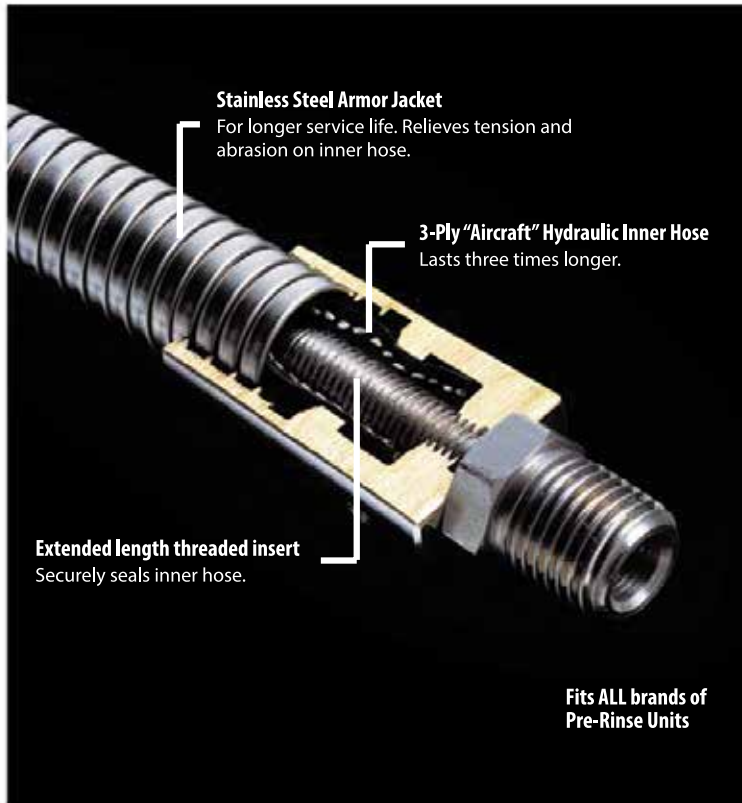

1/2" NPT female inlet. Distance can be varied from 7.5" to 8.5" c/c.

Backsplash Mount Faucet

1/2" NPT male inlet. Distance is fixed at 8" c/c.

CONTROL VALVE

PRE-RINSE HOSES

ULTRA SPRAY™ / PLUS

SPRING PRE-RINSE, 8" BACKSPLASH		
BRASS	STAINLESS STEEL	DESCRIPTION
13390	67989	8" Backsplash Mount Pre-Rinse