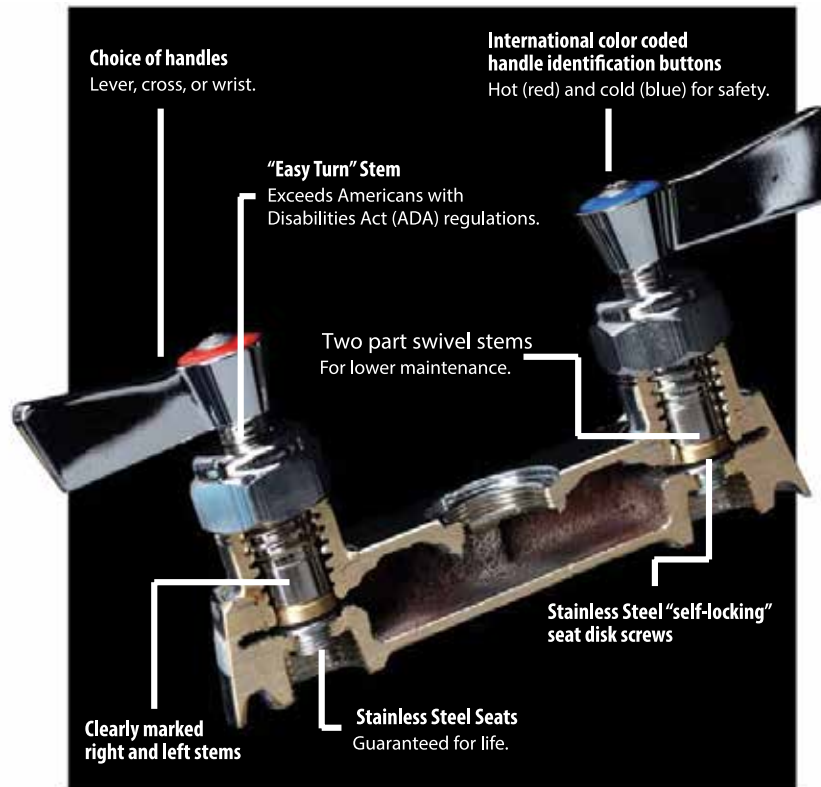

CONTROL VALVE