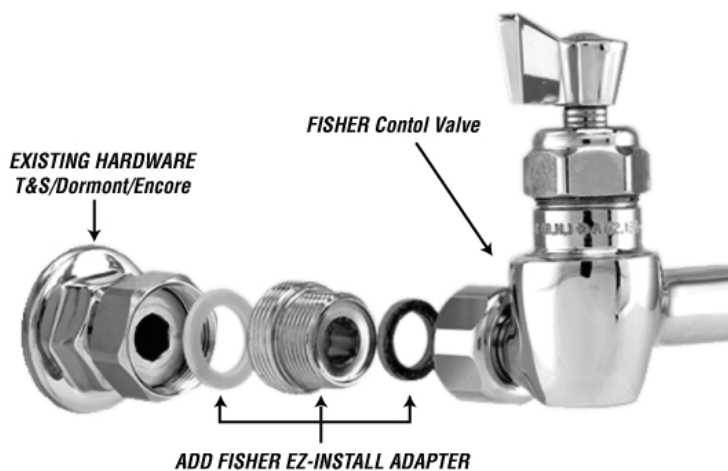

8" BACKSPASH CONTROL VALVE WITH EZ INSTALL ADAPTERS					
BRASS		STAINLESS STEEL		DESCRIPTION	
HANDLE TYPE		HANDLE TYPE			
LEVER	WRIST	LEVER	WRIST		
64327	64343	61611	61638	8" Backsplash with EZ Install Adapters - Rigid Outlet & Check Stems	
64319	64335	73157	73158	8" Backsplash with EZ Install Adapters - Rigid Outlet & Swivel Stems	
64289	64300	73159	73160	8" Backsplash with EZ Install Adapters - Swivel Outlet & Check Stems	
63819	64297	61506	61514	8" Backsplash with EZ Install Adapters - Swivel Outlet & Swivel Stems	

EZ INSTALL ADAPTERS

- Replace your broken faucet in less than 5 minutes, yourself!
- No Need to Remove Sink from Wall
- Fits ALL Competitive Brands
- Ideal for ANY Backsplash Mount Faucet or Pre-Rinse Unit
- Makes Replacements a Do It Yourself Job
- Look for the Yellow Tab on the Fisher Box Signifying EZ Install Adapters are Included

STEP 1 - Do NOT remove sink from wall. Locate connecting nuts.

STEP 2 - Remove old control valve by unthreading nut.

STEP 3 - Place new washer into Thread in FISHER EZ-Install Adapter.

STEP 4 - Thread new FISHER control body onto EZ-Install Adapters and tighten. Discard eccentrics/concentrics supplied with new units.