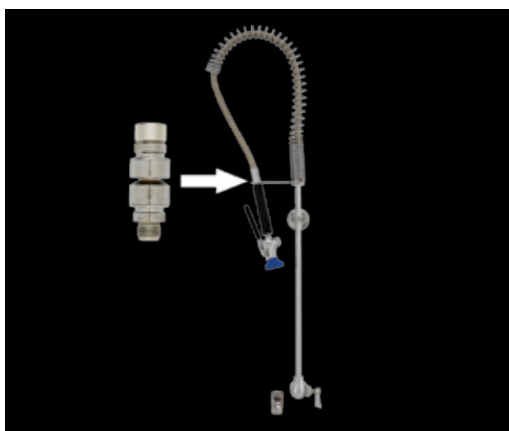

SPRING PRE-RINSE, SINGLE BACKSPLASH W/ ELBOW & VACUUM BREAKER		
BRASS	STAINLESS STEEL	DESCRIPTION
28207	35130	Single Backsplash Mount Pre-Rinse