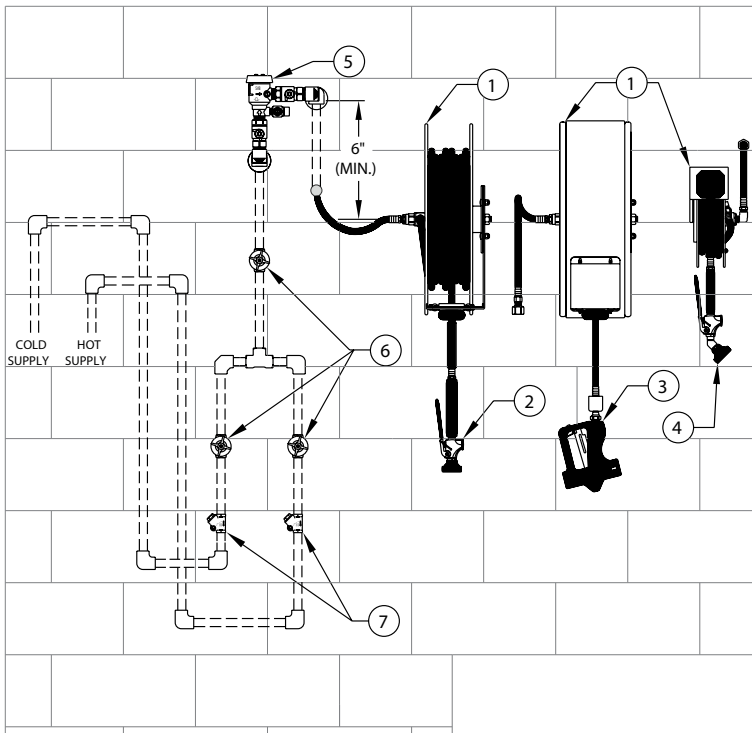

CONCEALED MOUNTING*

1 Can be substituted by any of the following hose reels:

ITEM#	DESCRIPTION
2980	Exp RR 35' Hose Spray Valve
2984	Under Counter RR 12' Hose Utility SV
2985	SS Cvr'd RR Wall Mt 30' Hose Spray Valve
29262	SS Exp RR 50' Hose Spray Gun
29599	SS Exp RR 35' Hose Spray Gun
29602	SS Exp RR 50' Hose Spray Valve
29610	SS Exp RR 35' Hose Spray Valve
29661	Under Counter RR 12' Hose Spray Valve
32026	SS Cvr'd RR Ceiling Mt 30' Hose SV
2	2990 Pro Spray Valve
3	32840 Spray Gun
4	2920 Utility Spray Valve
5	14540 Anti-Spill Vacuum Breaker 1/2" Wall
6	13676 Control Valve Sngl 1/2" F X 1/2" F
7	2936-9000 Check Valve 1/2" F X 1/2" F Brass

==== Concealed Pipe

NOTE: CODES VARY. CHECK WITH YOUR LOCAL DEPARTMENT HAVING JURISDICTION REGARDING BACKFLOW PREVENTION.