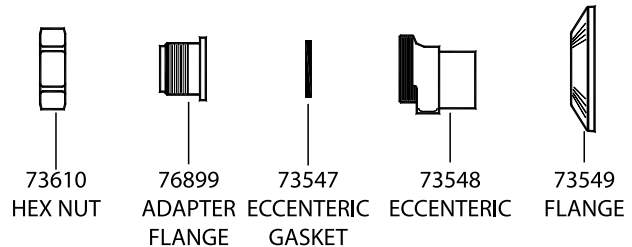

77860
3/4" SWIVEL GOOSENECK

3/4" SWIVEL SPOUT

10502
3/4" SWIVEL GOOSENECK
WITH SHUT-OFF

77887
STAINLESS STEEL
3/4" SWIVEL ELBOW
WITH VACUUM BREAKER

10480
BRASS
3/4" SWIVEL ELBOW
WITH VACUUM BREAKER

77895
STAINLESS STEEL
3/4" SWIVEL ELBOW

10472
BRASS
3/4" SWIVEL ELBOW

3/4" POT FILLER HOSE

5008-0002 6' 3/4 POT FILLER HOSE
5008-0005 15' 3/4 POT FILLER HOSE

ALL HOSES INCLUDE 14052 BUMPER

3/4" ECCENTRICS