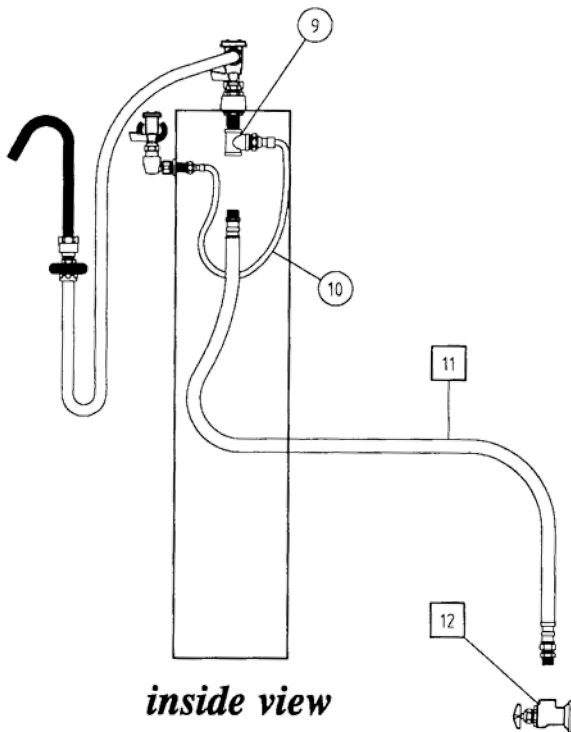

WATER SERVICE STATION

3/4" POT FILLER STANDARD COMPONENTS			
	BRASS	STAINLESS STEEL	DESCRIPTION
1	5300	49964	8" Deck Control Valve, Inlets 3/4" M X 2" LG
	5000-0010	51403	Hot Stem RH Swivel Repair Kit
	5000-0011	51411	Cold Stem LH Swivel Repair Kit
2	5008		Pot Filler 3/4" with 72" Hose & Vacuum Breaker
Consists of:			
A	10480	77887	Adapter Swivel SA VB 3/4"
B	5008-0002		3/4" Pot Filler Hose 72"
C	77860		Spout Gooseneck 12" Swivel
3	2907		Wall Hook SA
1/2" FAUCET STANDARD COMPONENTS			
4	13153	61549	8" C/C Backsplash Control Valve Swivel, Inlets 1/2" M
		54518	X 1" LG Concentrics
	3000-0000	54526	Hot Stem RH Swivel Repair Kit
	3000-0001		Cold Stem LH Swivel Repair Kit
5	2943		Clamp Type Pipe Mount Hook
6	2932	12971	Adapter Swivel SA Vacuum Breaker 1/4"
7	12211		Hose 84"
8			Other hose length available
9	2946		Utility Spray Head with Handle 3/4"-14"
10	14869		Tee 3/4" BRS
11	14877	10006	Supply Line 1/2" F X 1/2" M X 12" LG
12	14230		Hose Connector 3/4" M X 3/4" M X 84" LG
13	14249		Angle Stop w/ Cross Handle 3/4" F X 3/4" F