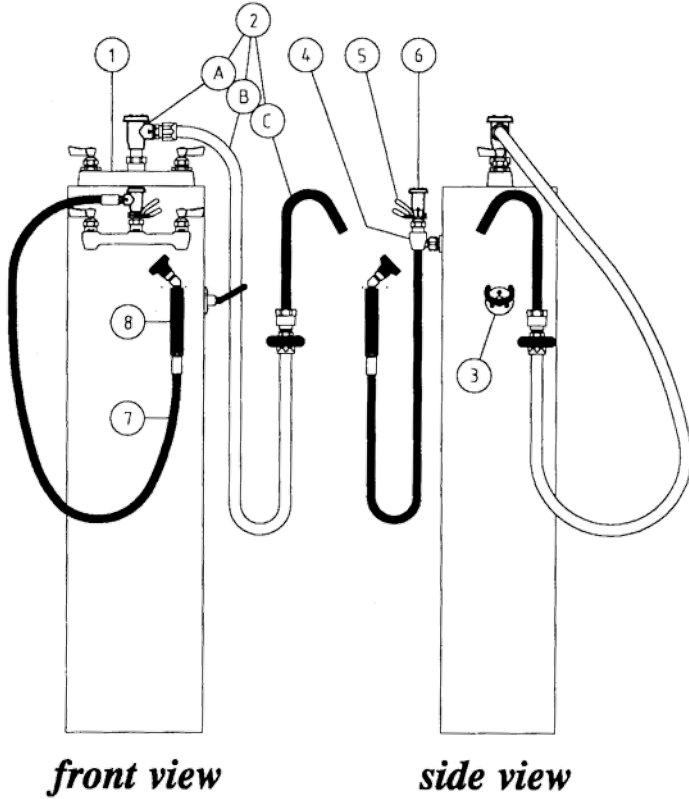

WATER SERVICE STATION

3/4" POT FILLER STANDARD COMPONENTS			
	BRASS	STAINLESS STEEL	DESCRIPTION
1	5300	49964	8" Deck Control Valve, Inlets 3/4" M X 2" LG
	5000-0010	51403	Hot Stem RH Swivel Repair Kit
	5000-0011	51411	Cold Stem LH Swivel Repair Kit
2	5008		Pot Filler 3/4" with 72" Hose & Vacuum Breaker
Consists of:			
A	10480	77887	Adapter Swivel SA VB 3/4"
B	5008-0002		3/4" Pot Filler Hose 72"
C	77860		Spout Gooseneck 12" Swivel
3	2907		Wall Hook SA
1/2" FAUCET STANDARD COMPONENTS			
4	13153	61549	8" C/C Backsplash Control Valve Swivel, Inlets 1/2" M
		54518	X 1" LG Concentrics
	3000-0000	54526	Hot Stem RH Swivel Repair Kit
	3000-0001		Cold Stem LH Swivel Repair Kit
5	2943		Clamp Type Pipe Mount Hook
6	2932	12971	Adapter Swivel SA Vacuum Breaker 1/4"
7	12211		Hose 84"
8			Other hose length available
9	2946		Utility Spray Head with Handle 3/4"-14"
10	14869		Tee 3/4" BRS
11	14877	10006	Supply Line 1/2" F X 1/2" M X 12" LG
12	14230		Hose Connector 3/4" M X 3/4" M X 84" LG
13	14249		Angle Stop w/ Cross Handle 3/4" F X 3/4" F