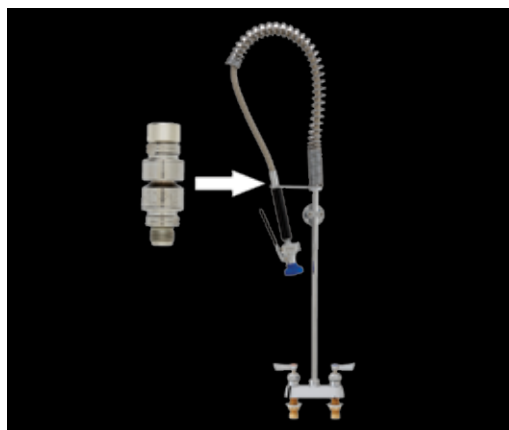

SPRING PRE-RINSE, 4" DECK & VACUUM BREAKER		
BRASS	STAINLESS STEEL	DESCRIPTION
30058	36056	4" Deck Mount Pre-Rinse