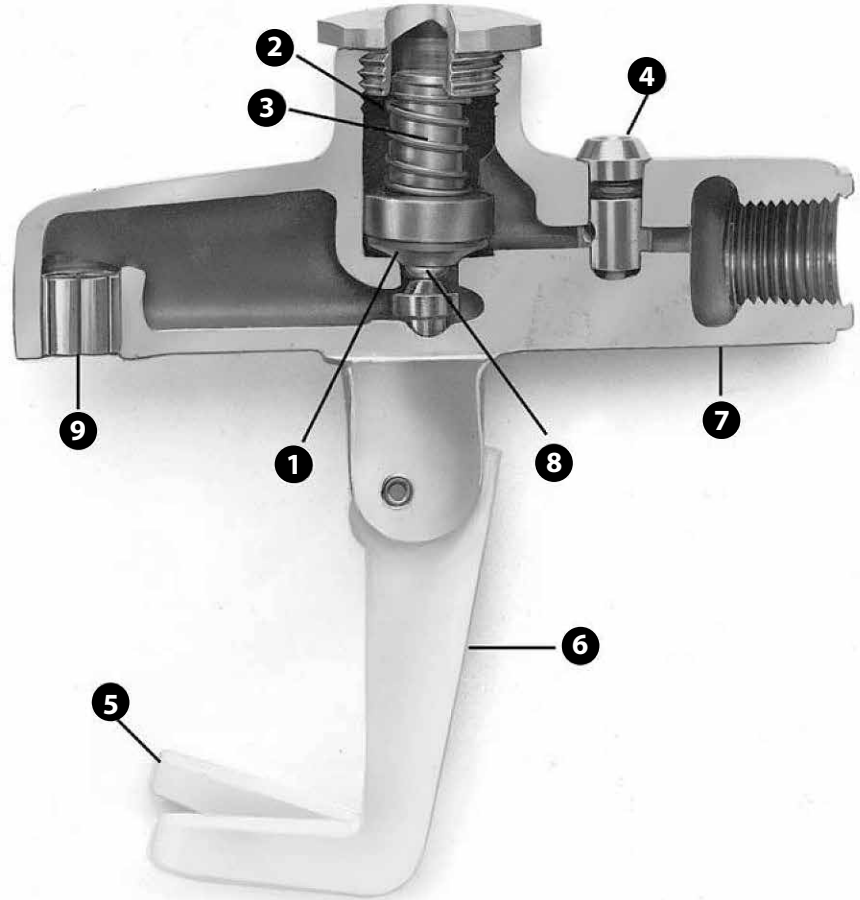

GLASS FILLERS

Fisher glass fillers feature high quality construction, great looks, and simplicity of design for long service life. They are available in your choice of models to meet virtually any water service installation and need.

1. 1 Standardized Internal Gaskets/Washer — easily replaceable.
2. 2 Replaceable Internal Parts
3. 3 Simple, Balanced Mechanism — fewer internal parts for long service life.
4. 4 Tamperproof Volume Control — perfect for self serve stations, avoids water waste, “over filling” of glasses.
5. 5 Handles Both Paper & Glass Cups.
6. 6 One Piece Molded Delrin™ Prong — eliminates rubber bumpers, won't mar or break glasses.
7. 7 Easily Replaceable Filler Head — interchangeable with all major brands.
8. 8 Stainless Steel Self Locking Seat Disk Screws.
9. 9 Stainless Steel Stream Straightener.
10. 10 ANSI/NSF 61, Section 9 Certified.