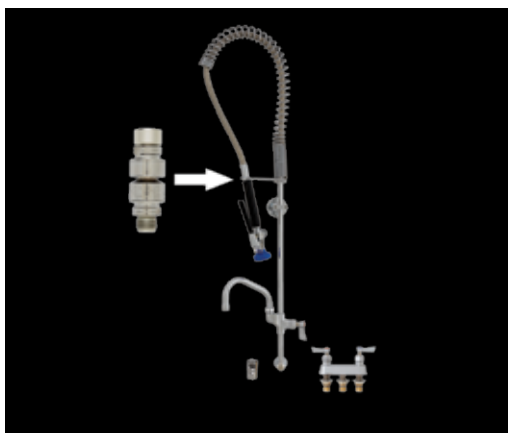

SPRING PRE-RINSE, BASE BACKSPLASH W/ELBOW, ADD-ON FAUCET, VACUUM BREAKER & 4" REMOTE VALVE

BRASS	STAINLESS STEEL	DESCRIPTION
29483	35300	Base Backsplash Mount Pre-Rinse, Add-On Faucet, w/ 6" Swing Spout
29505	35319	Base Backsplash Mount Pre-Rinse, Add-On Faucet, w/ 8" Swing Spout
29564	35327	Base Backsplash Mount Pre-Rinse, Add-On Faucet, w/ 10" Swing Spout
29572	35335	Base Backsplash Mount Pre-Rinse, Add-On Faucet, w/ 12" Swing Spout
29580	35343	Base Backsplash Mount Pre-Rinse, Add-On Faucet, w/ 14" Swing Spout
29726	35351	Base Backsplash Mount Pre-Rinse, Add-On Faucet, w/ 16" Swing Spout