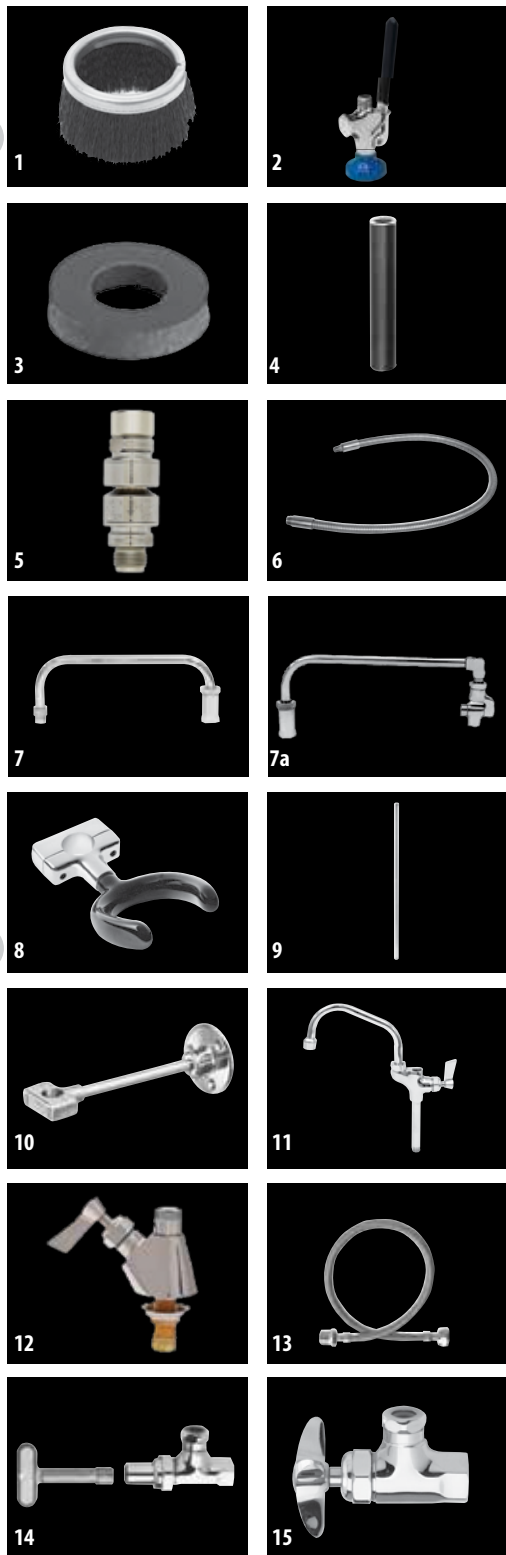

BRASS	STAINLESS STEEL	
1	2949-9001	2949-9001	Brush
2	2949	71307	1.15 GPM Spray Valve
	11355	71420	Repair Kit
3	2922-5000	2922-5000	Washer
4	2913	71390	Insulated Handle
	2020-0004	2020-0004	Ultra Handle
5	2932-0002	2932-0002	Back Flow Preventer
6	2916-151/2	2916-151/2	15-1/2" Hose. Other length hoses available
7	2011-0000	2011-0000	Swivel Pre-Rinse Arm
7a	2020-0006	2020-0006	Swivel Ultra Pre-Rinse Arm
8	2943	2943	Clamp Pipe Mount Hook
9	72750	38423	31" Riser. Other length risers available
10	2902-12	2902-12	Wall Bracket Adjustable Length
11	2901	71323	Add-On Body w/ 6" Swing Spout
	2901-8	71331	Add-On Body w/ 8" Swing Spout
	2901-10	71358	Add-On Body w/ 10" Swing Spout
	2901-12	71366	Add-On Body w/ 12" Swing Spout
	2901-14	71374	Add-On Body w/ 14" Swing Spout
	2901-16	71382	Add-On Body w/ 16" Swing Spout
	3000-0000	54518	Stem RH Swivel Repair Kit
12	12890	66591	Single Deck Control Valve Rigid, Inlet 1/2" M X 2" LG
	3000-0001	54526	Stem LH Swivel Repair Kit. Replacement supply lines and mounting kit
13	10006	10006	Supply Line 1/2" M X 1/2" F X 36" LG
14	1792	12912	Angle Stop w/ Key 1/2" M X 1/2" F
15	1790-1	12904	Angle Stop w/ Cross Handle 1/2" M X 1/2" F