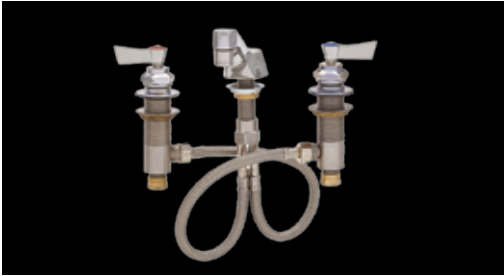

WIDESPREAD LAVATORY					
BRASS		STAINLESS STEEL			
HANDLE TYPE		HANDLE TYPE		DESCRIPTION	
LEVER	WRIST	LEVER	WRIST		
1773-1	17957	59528	59536	Lavatory Spout