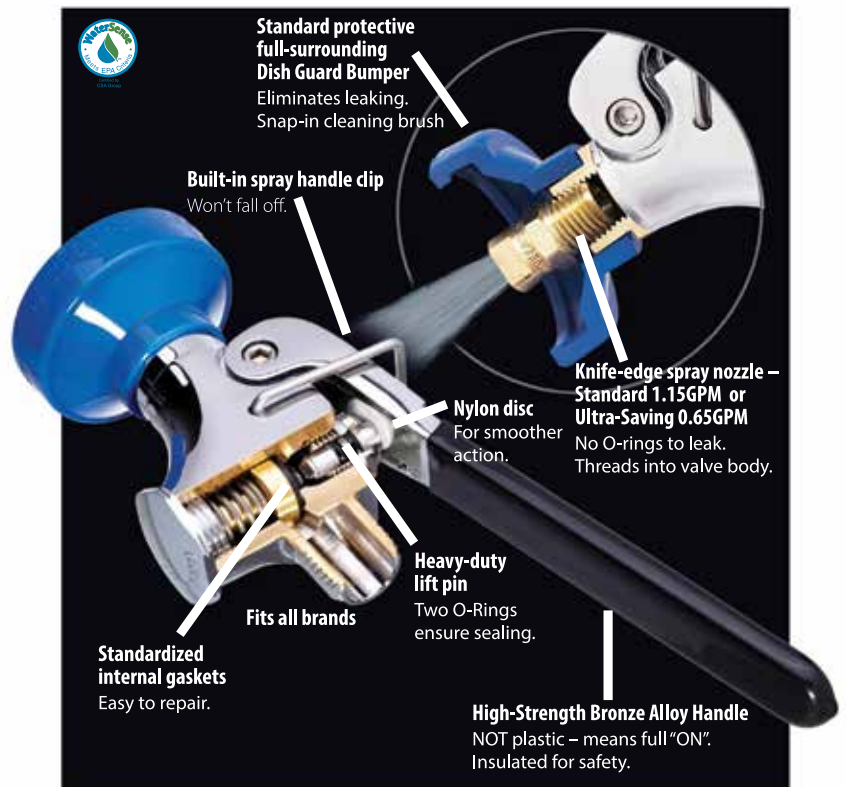

ULTRA SPRAY™ / PLUS