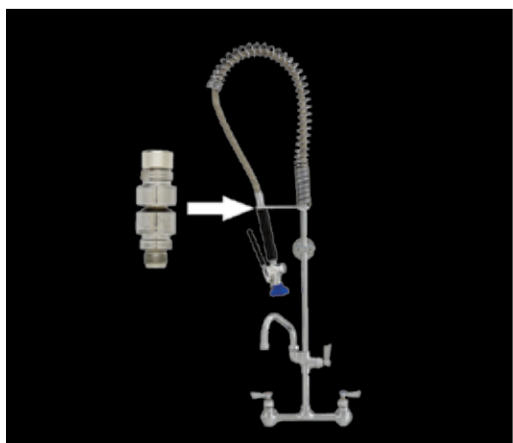

SPRING PRE-RINSE, 8" BACKSPLASH W/VACUUM BREAKER AND ADD-ON FAUCET		
BRASS	STAINLESS STEEL	DESCRIPTION
27278	33235	8" Backsplash Mount Pre-Rinse, Add-On Faucet, w/ 6" Swing Spout
27286	33243	8" Backsplash Mount Pre-Rinse, Add-On Faucet, w/ 8" Swing Spout
27294	33251	8" Backsplash Mount Pre-Rinse, Add-On Faucet, w/ 10" Swing Spout
27308	33308	8" Backsplash Mount Pre-Rinse, Add-On Faucet, w/ 12" Swing Spout
27316	33391	8" Backsplash Mount Pre-Rinse, Add-On Faucet, w/ 14" Swing Spout
27324	33405	8" Backsplash Mount Pre-Rinse, Add-On Faucet, w/ 16" Swing Spout