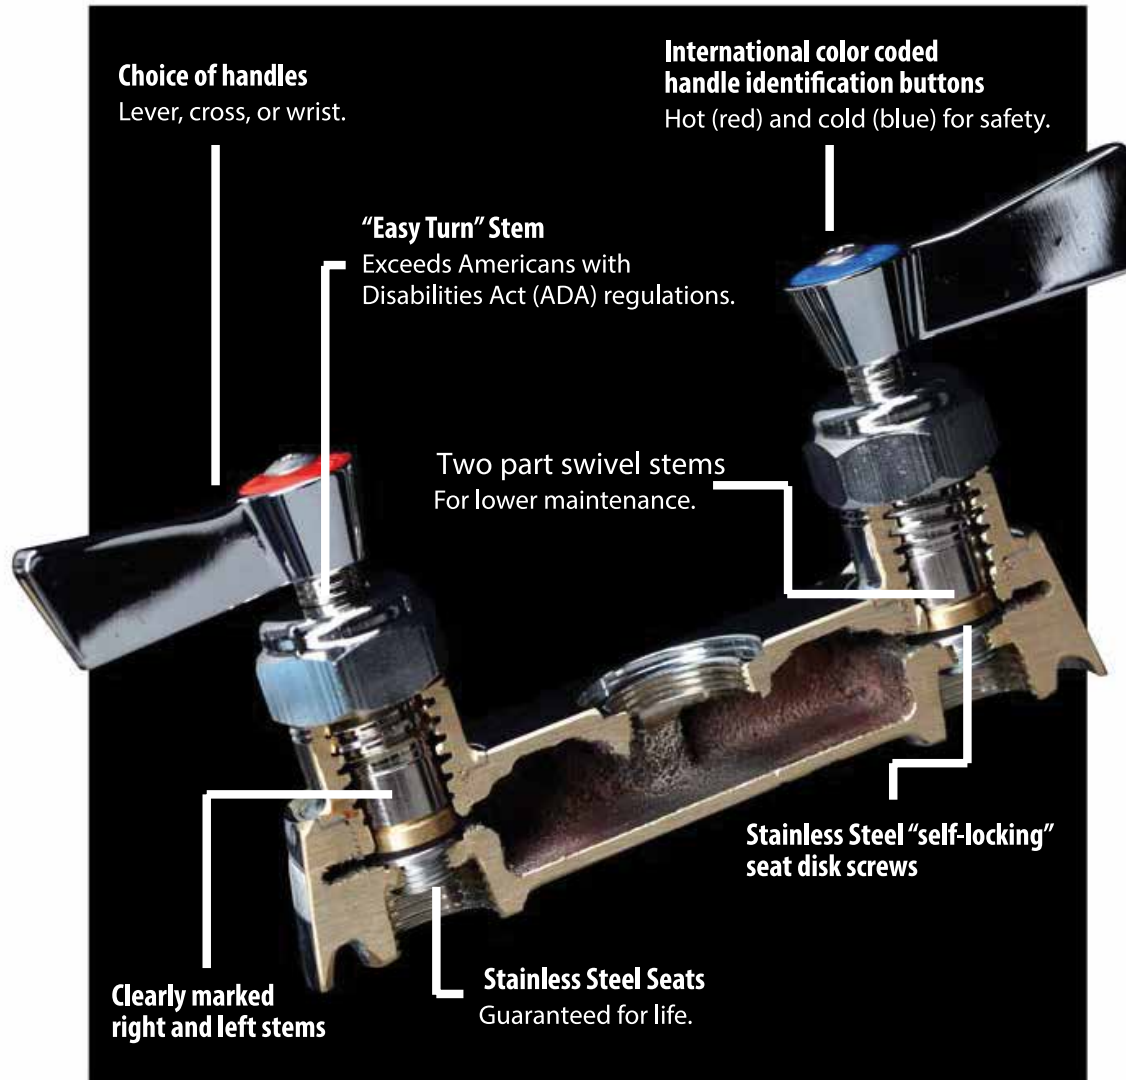

1/2" FAUCETS

KITCHEN FAUCETS LAVATORY FAUCETS
SERVICE FAUCETS | DIPPERWELL FAUCETS

Wall Mount Faucet

1/2" NPT female inlet. Distance can be varied from 7.5" to 8.5" c/c.