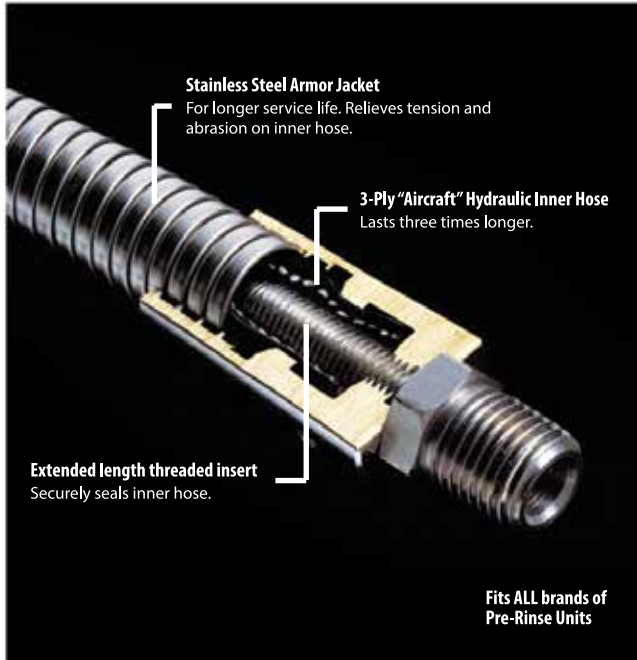

WHY FISHER

PRE-RINSE HOSES