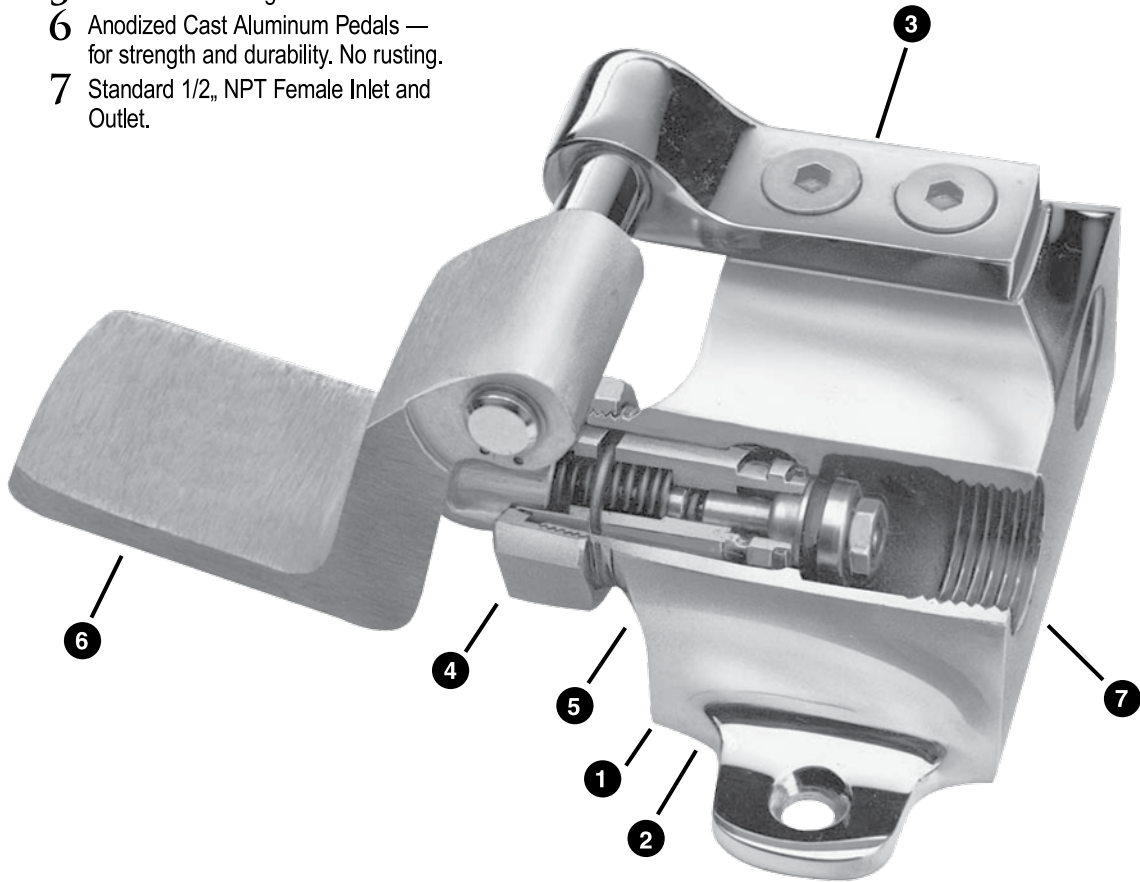

FOOT & KNEE VALVES

- 1 Stainless Steel Seats — guaranteed for the life of the faucet.
- 2 Industry Standard Seats and Gaskets — easily obtainable; no need to order special parts.
- 3 Polished Chrome Finish.
- 4 Self-Closing Action.
- 5 Renewable Cartridge.
- 6 Anodized Cast Aluminum Pedals — for strength and durability. No rusting.
- 7 Standard 1/2", NPT Female Inlet and Outlet.