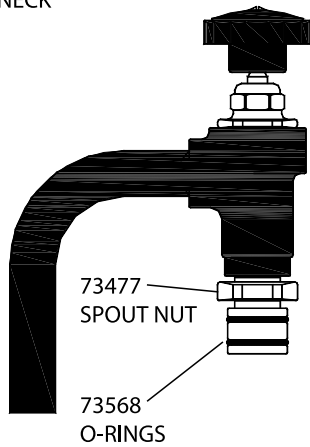

2980 EXPOSED REEL RINSE

2984 UNDER COUNTER REEL RINSE

2985 COVERED REEL RINSE

77860
3/4" SWIVEL GOOSENECK

3/4" SWIVEL SPOUT

10502
3/4" SWIVEL GOOSENECK
WITH SHUT-OFF

77887
STAINLESS STEEL
3/4" SWIVEL ELBOW
WITH VACUUM BREAKER