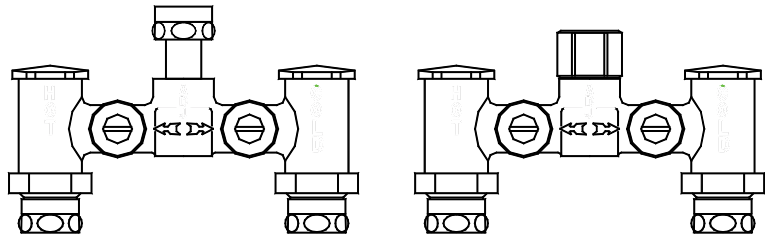

VACUUM BREAKER

- 2932-8000 1/4"
- 2932-8002 3/8"
- 40118 1/2"
- 2935-8000 3/4"

TEMPERATURE CONTROL VALVE

- 2970-3 BRASS
- 47279 STAINLESS STEEL
- 2970-2