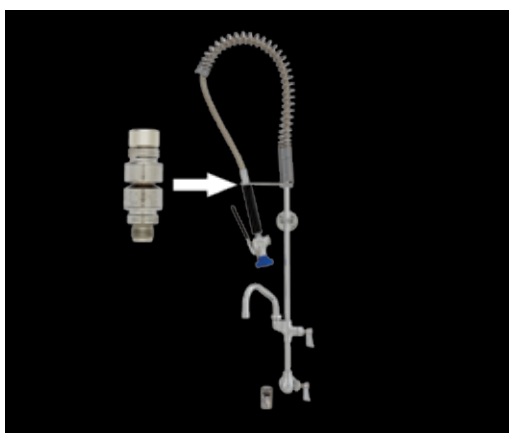

SPRING PRE-RINSE, SINGLE BACKSPLASH W/ ELBOW VACUUM BREAKER & ADD-ON FAUCET		
BRASS	STAINLESS STEEL	DESCRIPTION
28215	35149	Single Backsplash Mount Pre-Rinse, Add-On Faucet, w/ 6" Swing Spout
28274	35157	Single Backsplash Mount Pre-Rinse, Add-On Faucet, w/ 8" Swing Spout
28282	35165	Single Backsplash Mount Pre-Rinse, Add-On Faucet, w/ 10" Swing Spout
28290	35173	Single Backsplash Mount Pre-Rinse, Add-On Faucet, w/ 12" Swing Spout
28339	35181	Single Backsplash Mount Pre-Rinse, Add-On Faucet, w/ 14" Swing Spout
28355	35203	Single Backsplash Mount Pre-Rinse, Add-On Faucet, w/ 16" Swing Spout