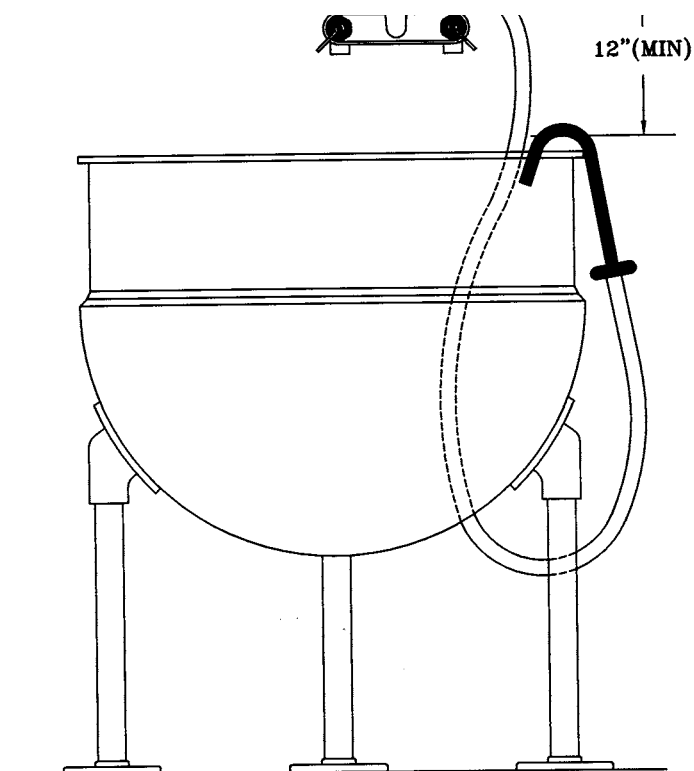

➤ **ATMOSPHERIC VACUUM BREAKER (AVB)**

AVB can be installed to prevent both pollutants and contaminants **from back-siphonage only**. No valve installation is permitted downstream of the AVB. It may not be used under continuous pressure. The AVB outlet must be at a minimum height of 6" above the hose and discharge outlet point of use.

WARNING: Vacuum breakers must not be installed in a wall, above ceiling tiles, or where freezing or spillage will cause damage. Vacuum breakers should be installed in a location that is readily accessible for inspection.