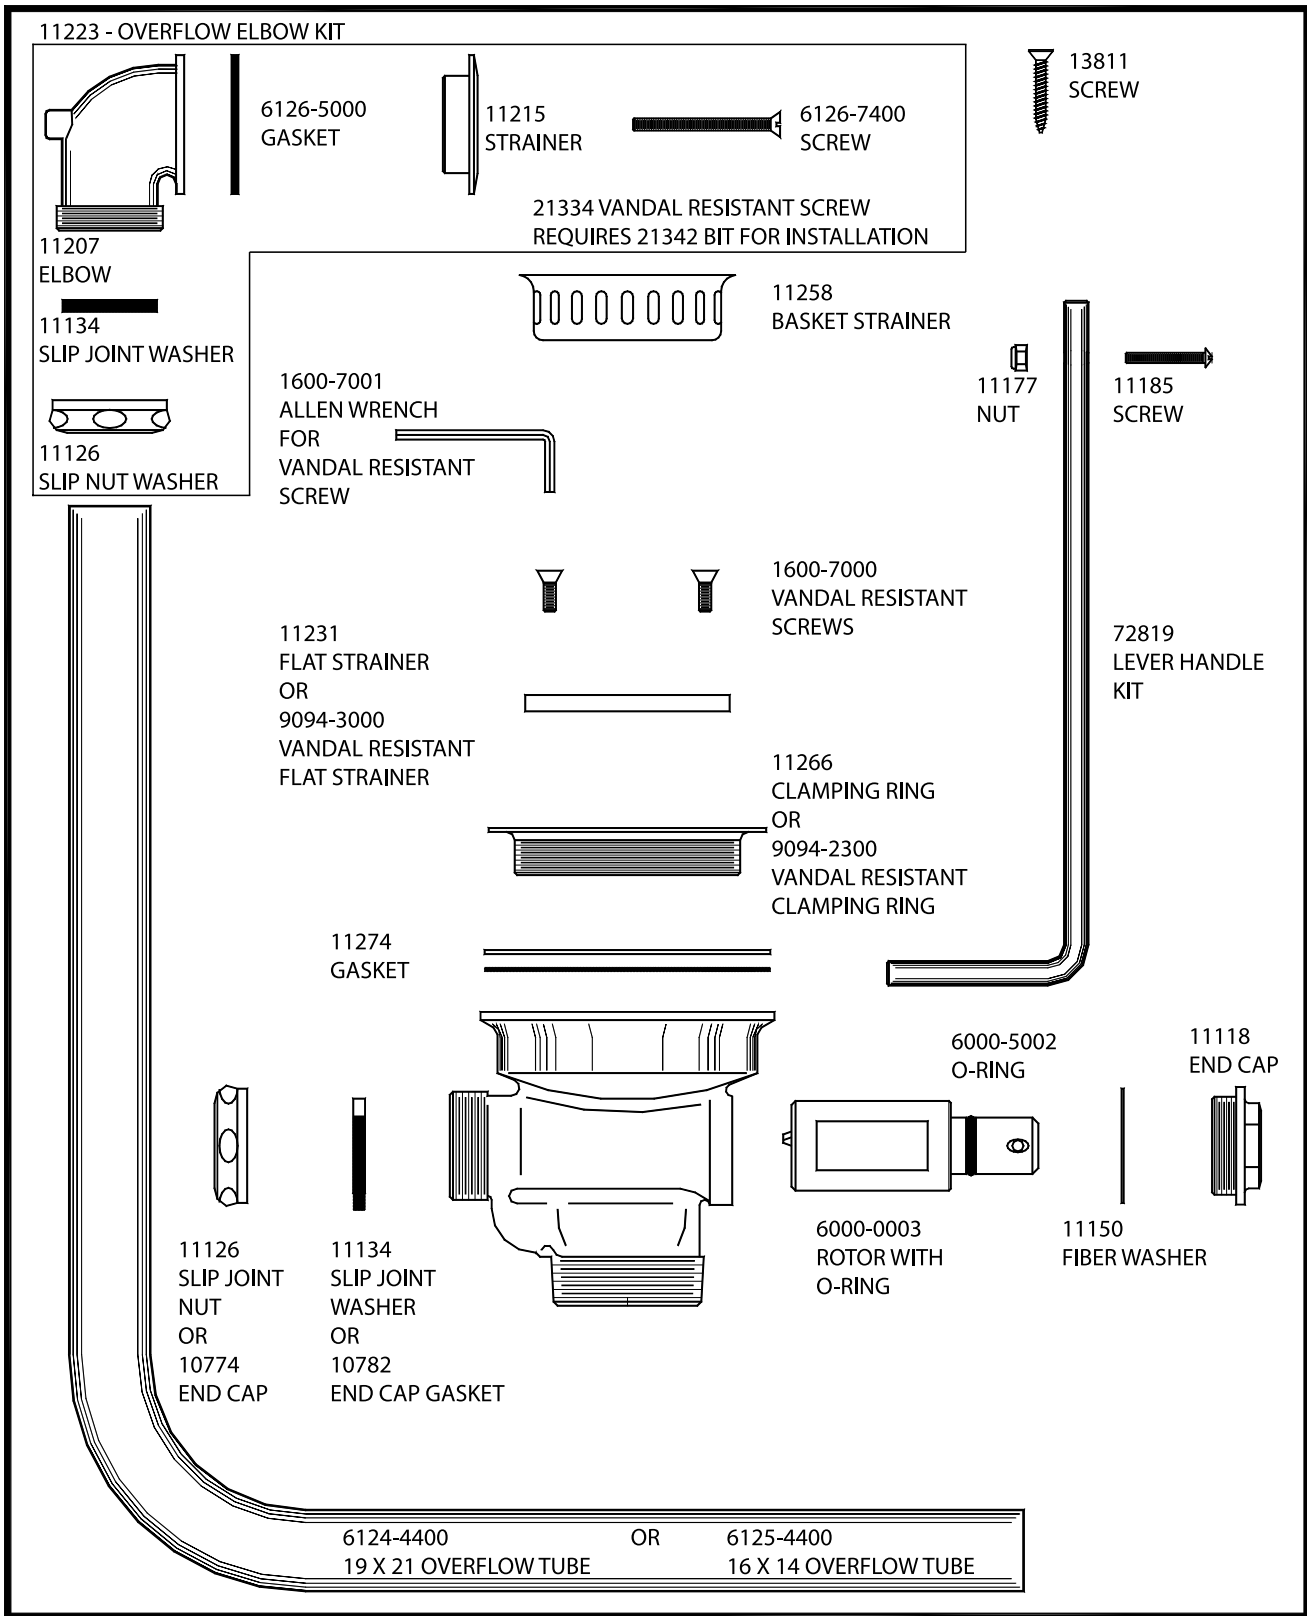

2980 EXPOSED REEL RINSE

2984 UNDER COUNTER REEL RINSE

2985 COVERED REEL RINSE

77860
3/4" SWIVEL GOOSENECK

3/4" SWIVEL SPOUT

10502
3/4" SWIVEL GOOSENECK
WITH SHUT-OFF

77887
STAINLESS STEEL
3/4" SWIVEL ELBOW
WITH VACUUM BREAKER