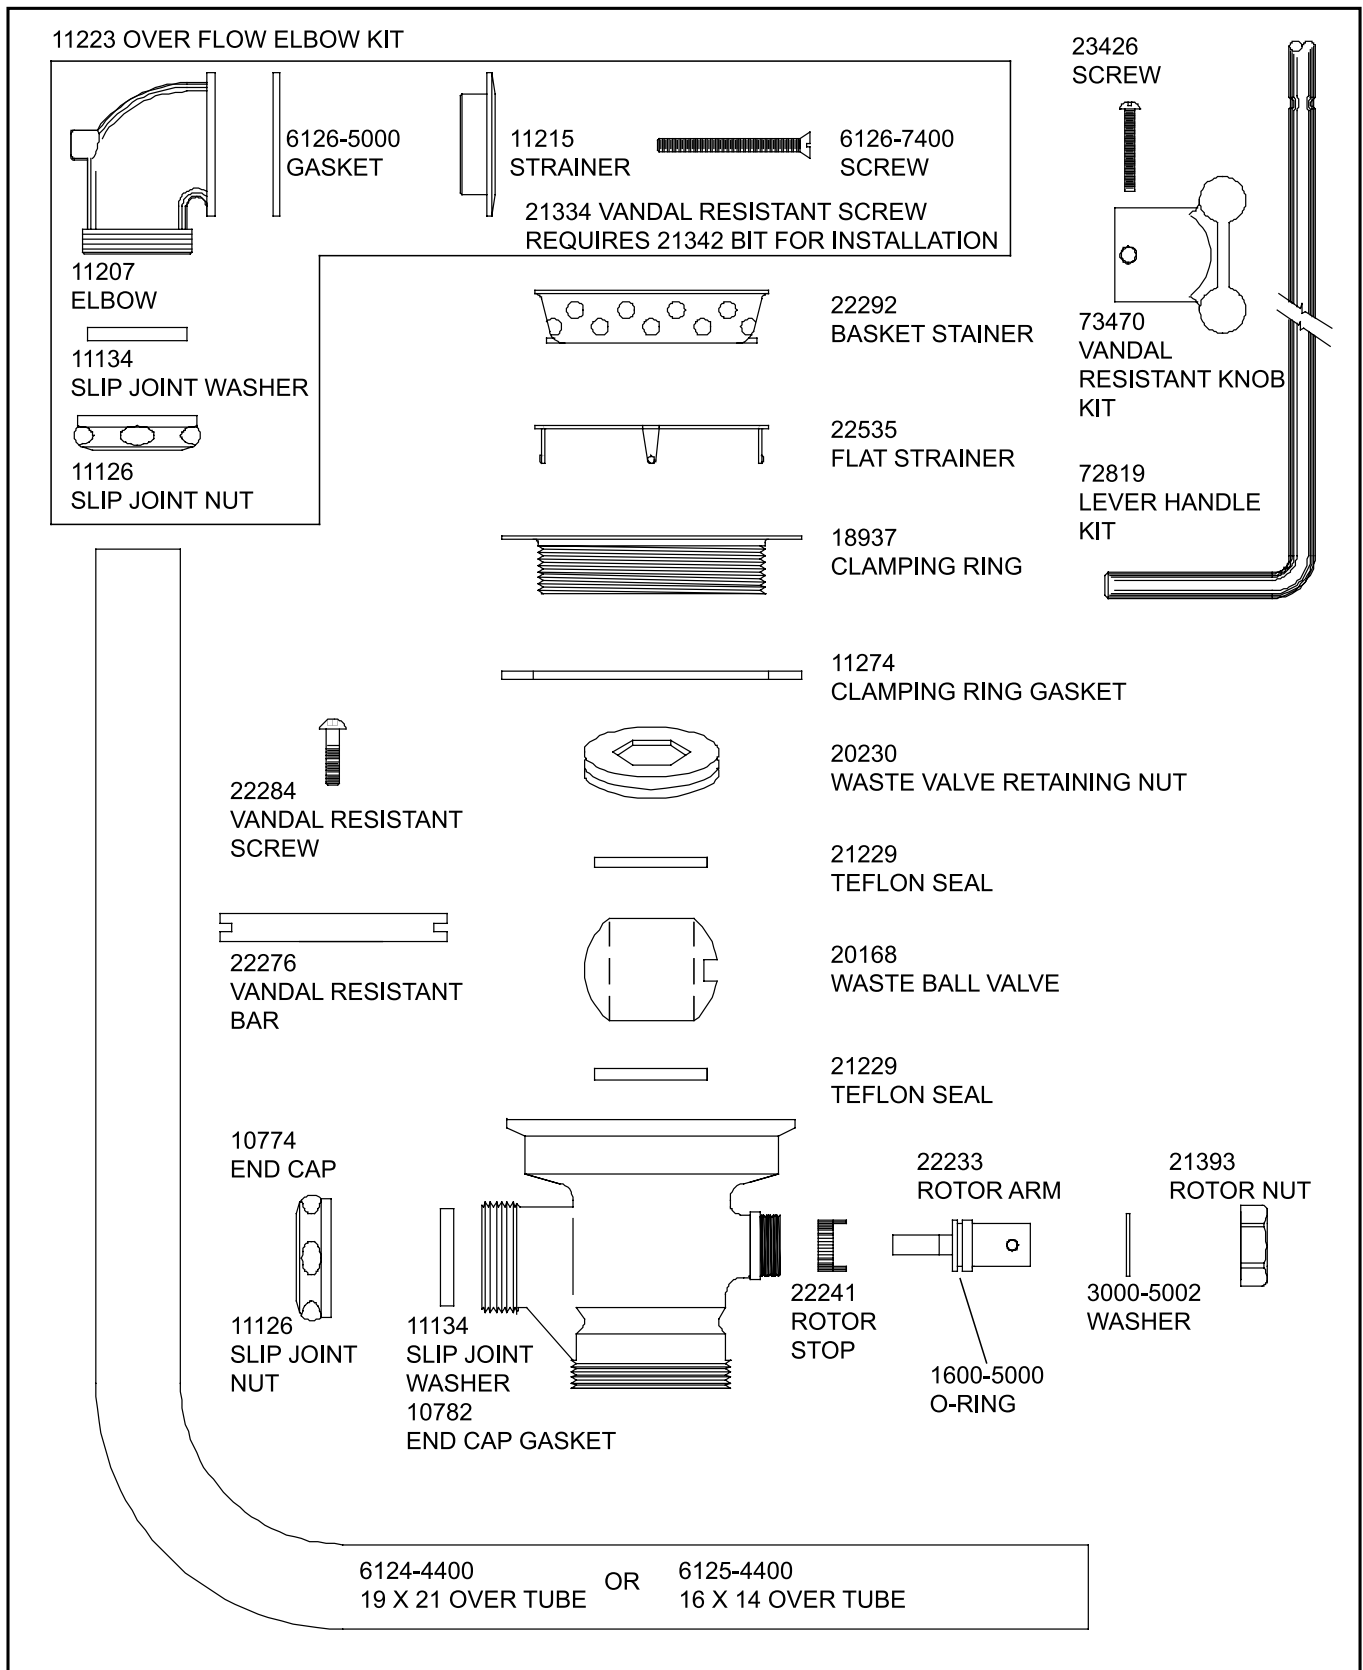

2980 EXPOSED REEL RINSE

2984 UNDER COUNTER REEL RINSE

2985 COVERED REEL RINSE

77860
3/4" SWIVEL GOOSENECK

3/4" SWIVEL SPOUT

10502
3/4" SWIVEL GOOSENECK
WITH SHUT-OFF

77887
STAINLESS STEEL
3/4" SWIVEL ELBOW
WITH VACUUM BREAKER