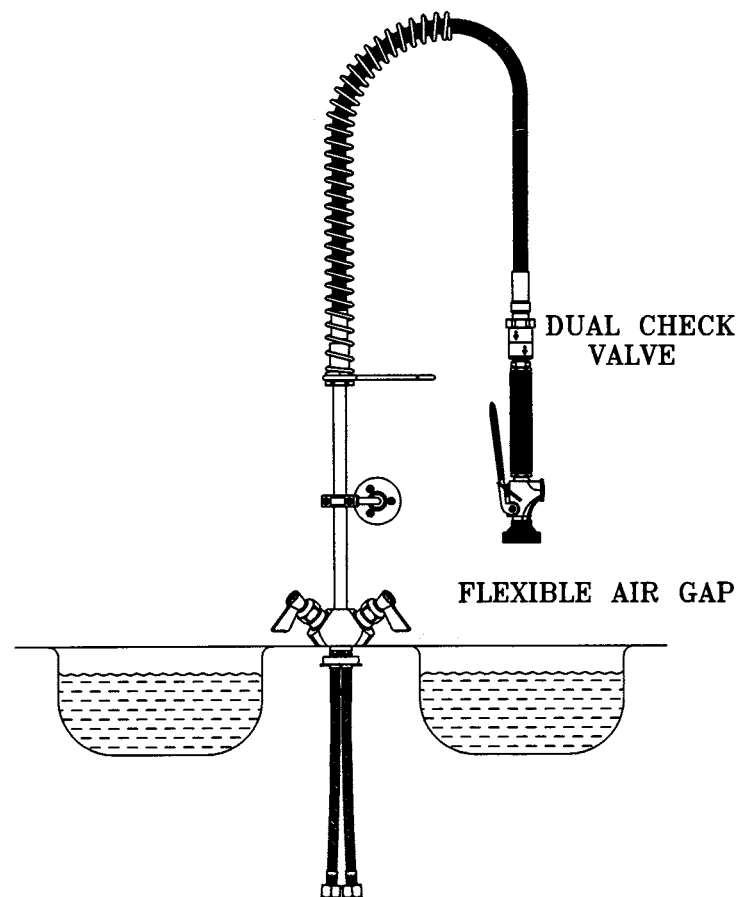

Q WHAT BACKFLOW PREVENTION METHODS ARE AVAILABLE?

A. The corresponding illustrations show four mechanical set up methods for backflow prevention. Each has a particular application of devices and plumbing products, which alone or in combination, will prevent most unintentional backflow of water caused by back-siphonage or back pressure.

➤ **AIR GAP** Air gap is a minimum physical separation between a potable water supply outlet and the overflow rim of any receiving vessel which may contain a pollutant or contaminant. This prevents any backflow by back-siphonage or back pressure.

➤ **BACK FLOW PREVENTER (BFP)** BFP is installed in the water line when a plumbing fixture set up may allow the potable water supply outlet valve to reach the overflow rim of the vessel, thereby preventing backflow by back-siphonage or back pressure.

The BFP may be considered an acceptable means to protect against pollutants only. Check local codes for each particular installation and application.