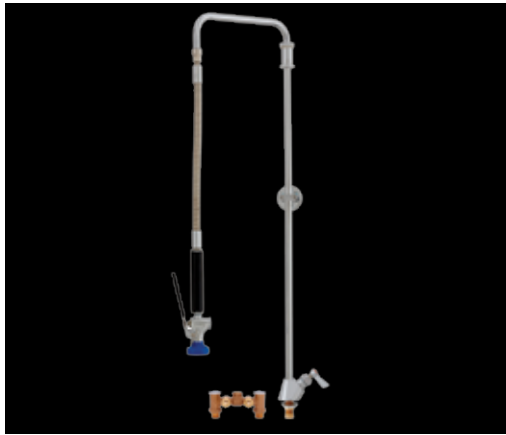

SWIVEL PRE-RINSE, SINGLE DECK		
BRASS	STAINLESS STEEL	DESCRIPTION
2011-WB	38156	Single Deck Mount Pre-Rinse