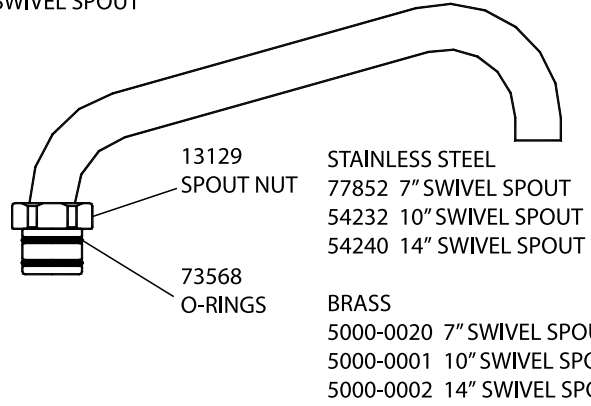

2980 EXPOSED REEL RINSE

2984 UNDER COUNTER REEL RINSE

2985 COVERED REEL RINSE

77860
3/4" SWIVEL GOOSENECK

3/4" SWIVEL SPOUT

10502
3/4" SWIVEL GOOSENECK
WITH SHUT-OFF

77887
STAINLESS STEEL
3/4" SWIVEL ELBOW
WITH VACUUM BREAKER