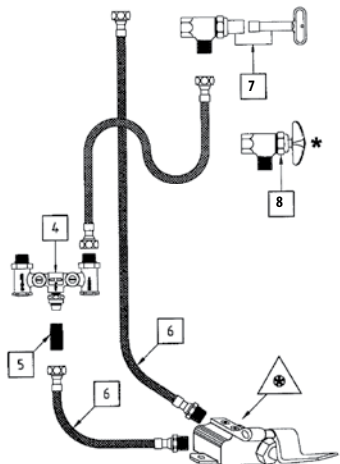

FOOT AND KNEE VALVES			
	BRASS	STAINLESS STEEL	DESCRIPTION
4	2970-3	47279	Temperature Control Valve, Inlets 1/2" M
5	2200-0000	70645	1/2" X 1-3/4" Nipple with Locknut, Washer and Slip Joint Kit
6	10006		Supply Line 1/2" F X 1/2" M X 36"
7	1792	12912	Angle Stop w/ Key 1/2" M X 1/2" F
8	1790-1	12904	Angle Stop w/ Cross Handle 1/2" M X 1/2" F
			Replacement Cylinder for all Foot & Knee Valves:
	3070-0000	12491	Foot Valve Cylinder