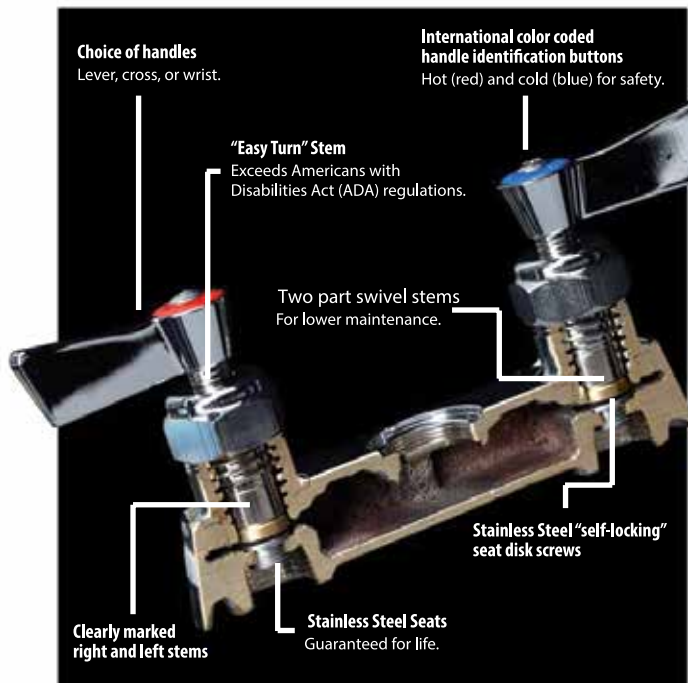

WHY FISHER

PRE-RINSE HOSES

DRAINING™

FAUCETS

ULTRA SPRAY™ / PLUS

CONTENTS

1/2" FAUCETS.....	9
8" Backsplash.....	10
8" Backsplash w/ Elbows.....	12
EZ Install Faucets.....	14
4" Backsplash.....	16
4" Backsplash w/ Elbows.....	18
Single Backsplash.....	20
Single Backsplash w/ Elbow.....	22
Base Backsplash.....	24
Base Backsplash w/ Elbow.....	26
8" Adjustable Wall.....	28
Single Wall.....	30
8" Deck.....	32
4" Deck.....	34
Single Deck Dual Control.....	36
Single Deck.....	38
Widespread.....	40
Base Deck.....	42
Fill Faucet & Chinese Range.....	44
Lavatory.....	46
Service Sink.....	48
Dipperwell & Inlet Fittings.....	50