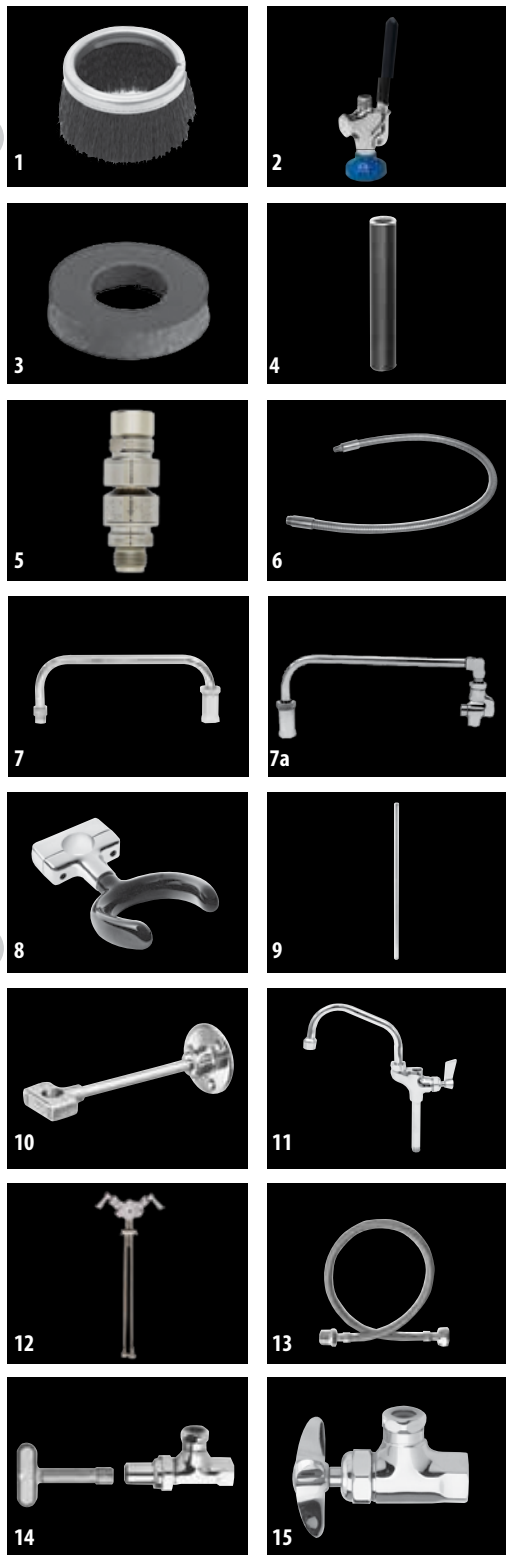

BRASS	STAINLESS STEEL	
1	2949-9001	2949-9001	Brush
2	2949	71307	1.15 GPM Spray Valve
	11355	71420	Repair Kit
3	2922-5000	2922-5000	Washer
4	2913	71390	Insulated Handle
	2020-0004	2020-0004	Ultra Handle
5	2932-0002	2932-0002	Back Flow Preventer
6	2916-151/2	2916-151/2	15-1/2" Hose. Other length hoses available
7	2011-0000	2011-0000	Swivel Pre-Rinse Arm
7a	2020-0006	2020-0006	Swivel Ultra Pre-Rinse Arm
8	2943	2943	Clamp Pipe Mount Hook
9	72750	38423	31" Riser. Other length risers available
10	2902-12	2902-12	Wall Bracket Adjustable Length
11	2901	71323	Add-On Body w/ 6" Swing Spout #3960
	2901-8	71331	Add-On Body w/ 8" Swing Spout #3961
	2901-10	71358	Add-On Body w/ 10" Swing Spout #3962
	2901-12	71366	Add-On Body w/ 12" Swing Spout #3963
	2901-14	71374	Add-On Body w/ 14" Swing Spout #3964
	2901-16	71382	Add-On Body w/ 16" Swing Spout #3967
	3000-0000	54518	Stem RH Swivel Repair Kit
12	13080	63134	Single Deck Dual Control Valve Rigid, Inlets 1/2" M X 14" LG
	2000-0004	54502	Hot Stem RH Check Repair Kit
	2000-0005	54510	Cold Stem LH Check Repair Kit
13	10006	10006	Supply Line 1/2" M X 1/2" F X 36" LG
14	1792	12912	Angle Stop w/ Key 1/2" M X 1/2" F
15	1790-1	12904	Angle Stop w/ Cross Handle 1/2" M X 1/2" F