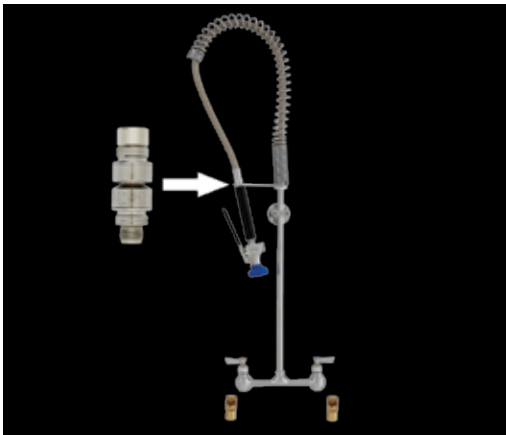

SPRING PRE-RINSE, 8" BACKSPLASH W/ ELBOWS & VACUUM BREAKER		
BRASS	STAINLESS STEEL	DESCRIPTION
27332	34053	8" Backsplash Mount Pre-Rinse