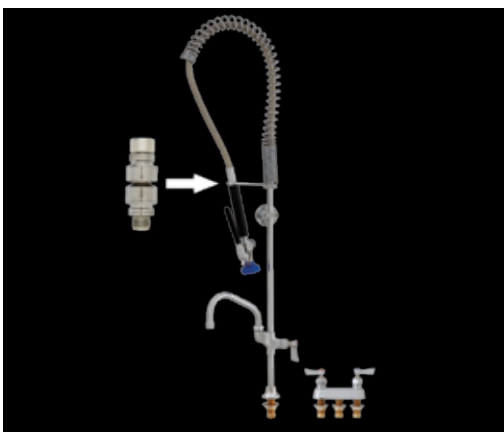

SPRING PRE-RINSE, BASE DECK W/ADD-ON FAUCET, VACUUM BREAKER & 4" REMOTE VALVE		
BRASS	STAINLESS STEEL	DESCRIPTION
30422	36749	Base Deck Pre-Rinse, Add-On Faucet, w/ 6" Swing Spout
30430	36757	Base Deck Pre-Rinse, Add-On Faucet, w/ 8" Swing Spout
30449	36803	Base Deck Pre-Rinse, Add-On Faucet, w/ 10" Swing Spout
30457	36811	Base Deck Pre-Rinse, Add-On Faucet, w/ 12" Swing Spout
30465	36838	Base Deck Pre-Rinse, Add-On Faucet, w/ 14" Swing Spout
30473	36846	Base Deck Pre-Rinse, Add-On Faucet, w/ 16" Swing Spout