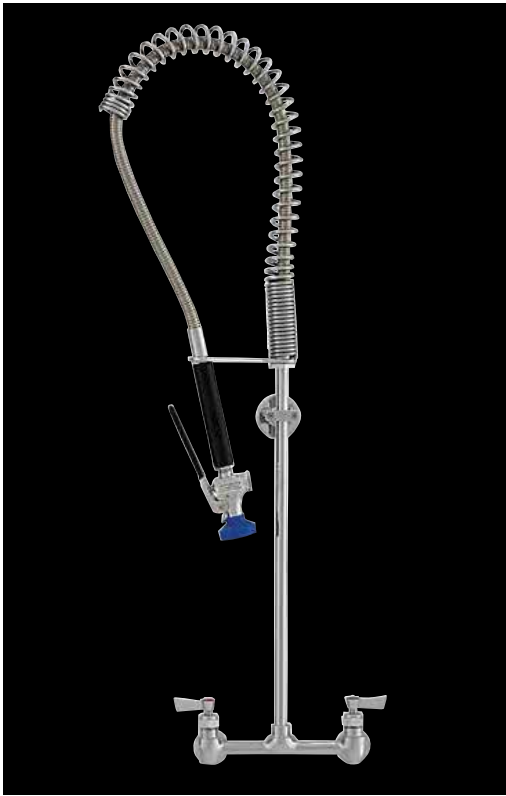

8" BACKSPLASH MOUNT PRE-RINSE WITH EZ-INSTALL ADAPTERS		
BRASS	STAINLESS STEEL	
64793	52922	8" BS Mount Pre-Rinse, EZ Install Adapters