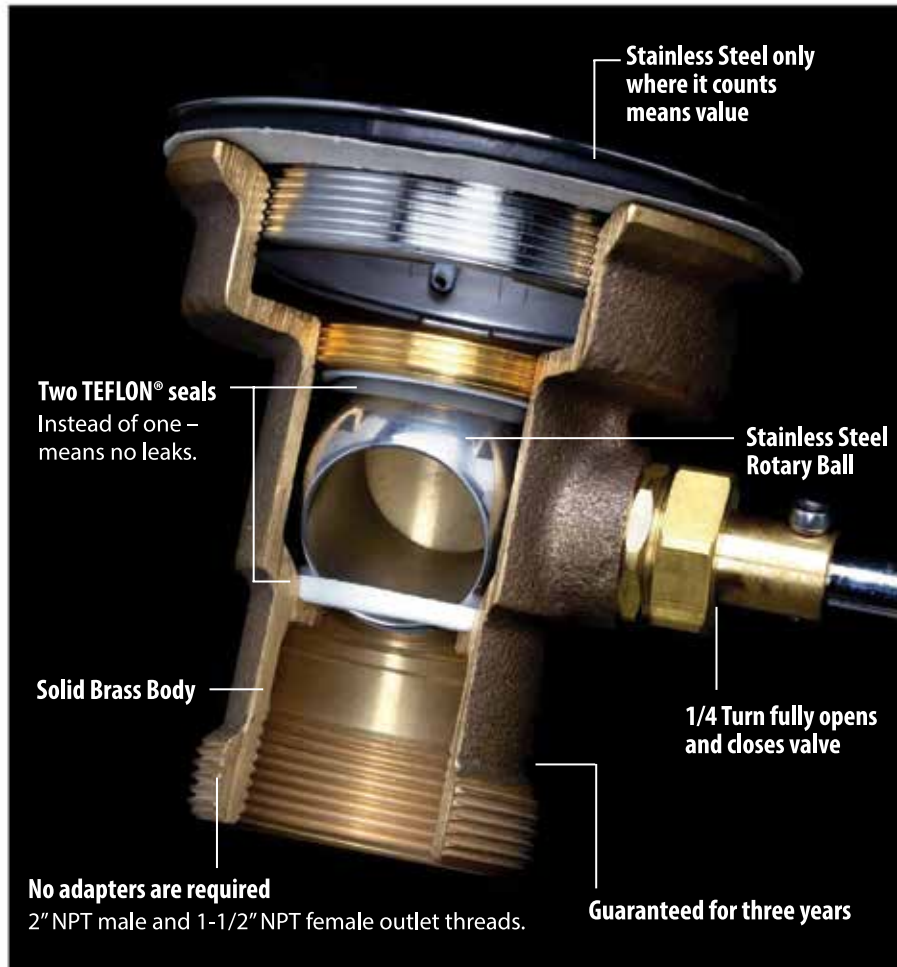

DRAIN KING™

WASTE VALVES

The next generation of Rotary Waste Valves is here... the DrainKing by Fisher. The DrainKing features a revolutionary design engineered to withstand the harsh conditions and chemicals found in today's food-service operations. At the heart of the DrainKing is its Stainless Steel Ball Valve, held in a leak-proof socket and sealed by two Teflon seals.

The DrainKing's value approach to an increasing problem places durable stainless steel **ONLY WHERE IT'S NEEDED**, so you don't have the cost associated to where it's not!

Fisher Waste Valves have acquired an outstanding reputation over the years as the foremost in quality without equal. Check out these DrainKing features: