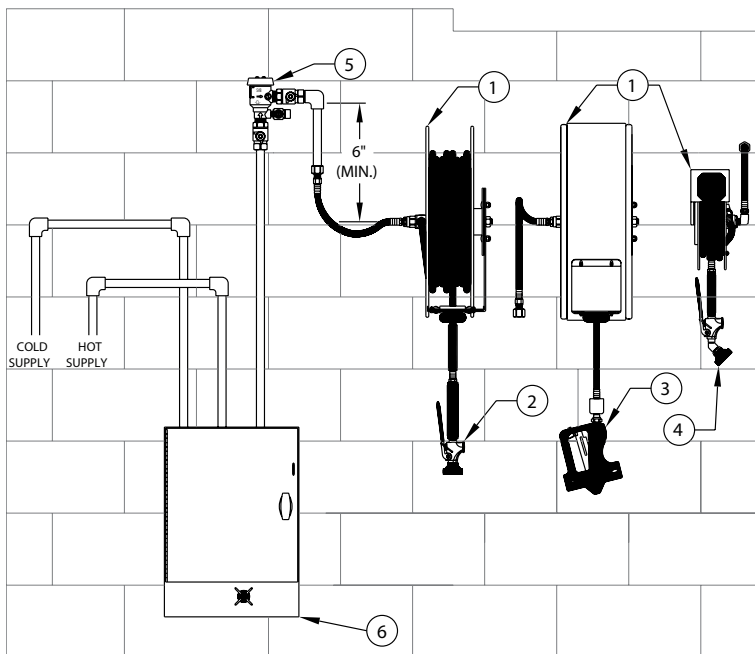

EXPOSED MOUNTING*

1 Can be substituted by any of the following hose reels:

ITEM#	DESCRIPTION
2980	Exp RR 35' Hose Spray Valve
2984	Under Counter RR 12' Hose Utility SV
2985	SS Cvr'd RR Wall Mt 30' Hose Spray Valve
29262	SS Exp RR 50' Hose Spray Gun
29599	SS Exp RR 35' Hose Spray Gun
29602	SS Exp RR 50' Hose Spray Valve
29610	SS Exp RR 35' Hose Spray Valve
29661	Under Counter RR 12' Hose Spray Valve
32026	SS Cvr'd RR Ceiling Mt 30' Hose SV
2990	Pro Spray Valve
32840	Spray Gun
2920	Utility Spray Valve
14443	Anti-Spill Vacuum Breaker 1/2" X 1/2" F
1801	Reel Rinse Control Box

==== Exposed Pipe

*PIPES ARE NOT SUPPLIED BY FISHER MFG. CO.