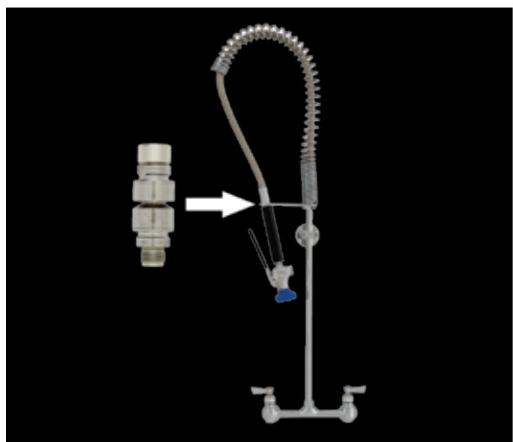

SPRING PRE-RINSE, 8" BACKSPLASH W/ VACUUM BREAKER		
BRASS	STAINLESS STEEL	DESCRIPTION
27251	33227	8" Backsplash Mount Pre-Rinse