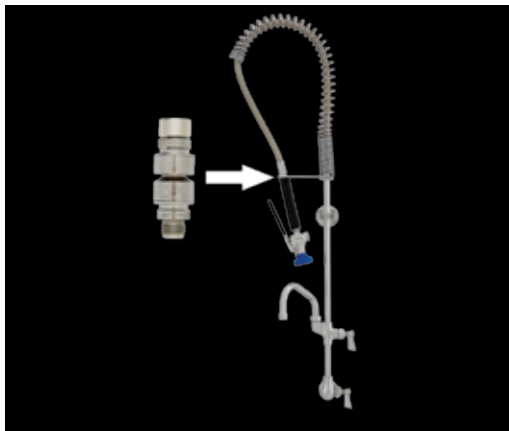

SPRING PRE-RINSE, SINGLE WALL W/ADD-ON FAUCET & VACUUM BREAKER		
BRASS	STAINLESS STEEL	DESCRIPTION
27790	35696	Single Wall Mount Pre-Rinse, Add-On Faucet, w/ 6" Swing Spout
27804	35718	Single Wall Mount Pre-Rinse, Add-On Faucet, w/ 8" Swing Spout
27812	35726	Single Wall Mount Pre-Rinse, Add-On Faucet, w/ 10" Swing Spout
27820	35734	Single Wall Mount Pre-Rinse, Add-On Faucet, w/ 12" Swing Spout
27839	35742	Single Wall Mount Pre-Rinse, Add-On Faucet, w/ 14" Swing Spout
27847	35750	Single Wall Mount Pre-Rinse, Add-On Faucet, w/ 16" Swing Spout