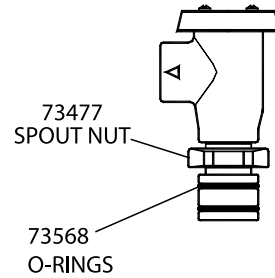

2980 EXPOSED REEL RINSE

2984 UNDER COUNTER REEL RINSE

2985 COVERED REEL RINSE

77860
3/4" SWIVEL GOOSENECK

3/4" SWIVEL SPOUT

10502
3/4" SWIVEL GOOSENECK
WITH SHUT-OFF

77887
STAINLESS STEEL
3/4" SWIVEL ELBOW
WITH VACUUM BREAKER