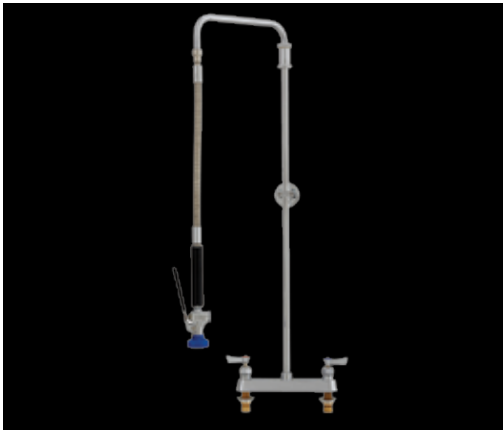

SWIVEL PRE-RINSE, 8" DECK		
BRASS	STAINLESS STEEL	DESCRIPTION
2311-WB	38008	8" Deck Mount Pre-Rinse