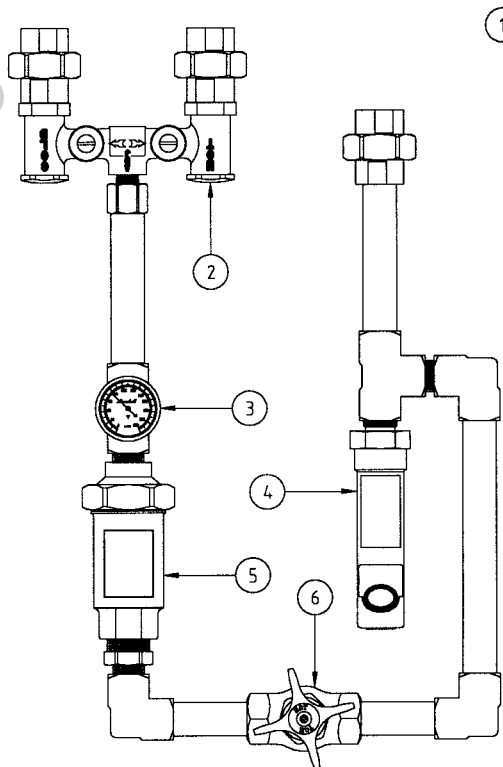

Arrow indicates Flow direction
Top View of the valve (1802) when assembled

REEL RINSE CONTROL UNIT		
ITEM#	DESCRIPTION	
1801 Consists of:		
1	1801-3004	Stainless Steel Control Box
2	2970-3	Temperature Control Valve 1/2"
3	27049	Thermometer
4	2937-9000	Accessory Water Silencer
5	1803	Backflow Preventer
6	1802	Shut-Off Control Valve Concealed