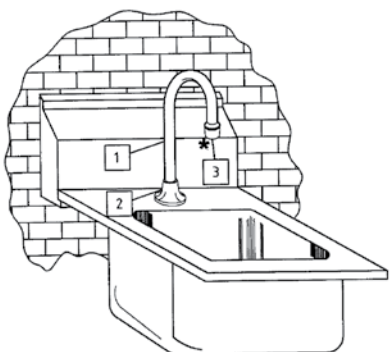

FOOT AND KNEE VALVES			
	BRASS	STAINLESS STEEL	DESCRIPTION
4	2970-3	47279	Temperature Control Valve, Inlets 1/2" M
5	2200-0000	70645	1/2" X 1-3/4" Nipple with Locknut, Washer and Slip Joint Kit
6	10006		Supply Line 1/2" F X 1/2" M X 36"
7	1792	12912	Angle Stop w/ Key 1/2" M X 1/2" F
8	1790-1	12904	Angle Stop w/ Cross Handle 1/2" M X 1/2" F
			Replacement Cylinder for all Foot & Knee Valves:
	3070-0000	12491	Foot Valve Cylinder