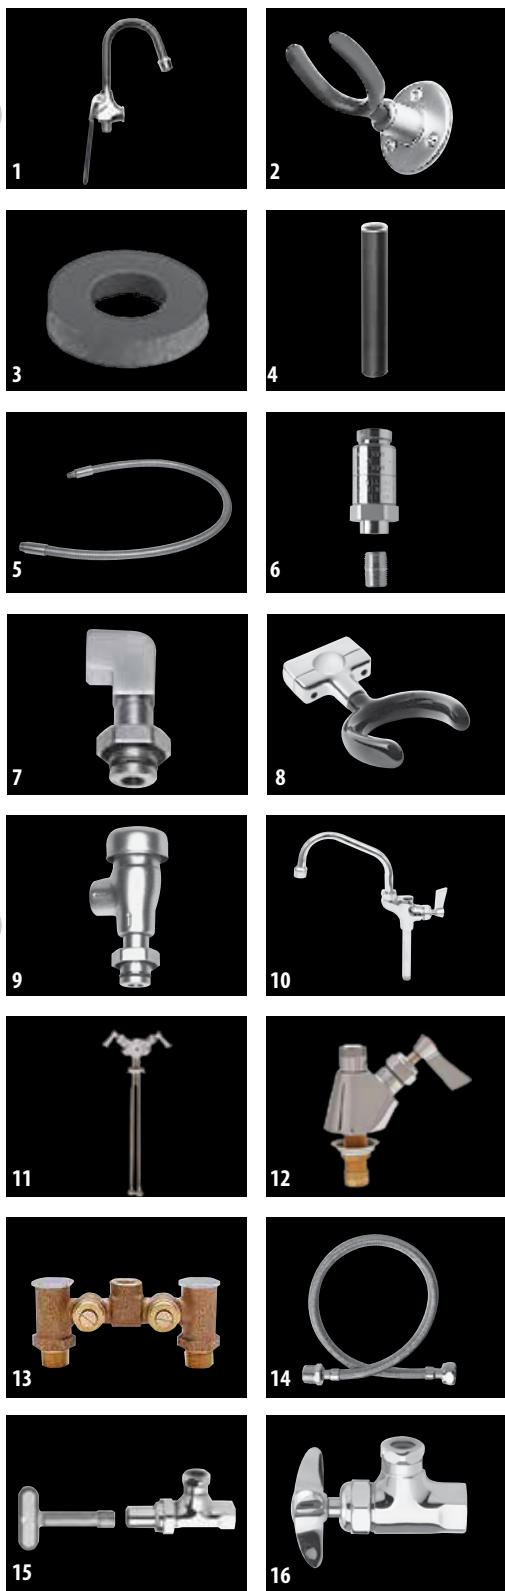

BRASS	STAINLESS STEEL	
1	11061	54658	Pot Filler Valve
2	2907	2907	Wall Hook
3	2922-5000	2922-5000	Washer
4	2913	71390	Insulated Handle
5	2915-FG	2915-FG	60" Foodgrade Hose. Other length hoses available.
6	2542	2542	Back Flow Preventer
7	2931	40010	Swivel Hose Adapter 1/4"
8	2943	2943	Clamp Type Pipe Mount Hook
9	2932	12971	Swivel Hose Adapter, 1/4" F Outlet, Vacuum Breaker
10	2771	71323	Add-On Body w/ 6" Swing Spout
	2798	71331	Add-On Body w/ 8" Swing Spout
	2801	71358	Add-On Body w/ 10" Swing Spout
	2828	71366	Add-On Body w/ 12" Swing Spout
	2836	71374	Add-On Body w/ 14" Swing Spout
	2844	71382	Add-On Body w/ 16" Swing Spout
	3000-0000	54518	Stem RH Swivel Repair Kit
11	13072	63592	Single Deck Dual Control Valve Swivel, Inlets 1/2" F x 14" LG
	2000-0004	54502	Hot Stem RH Check Repair Kit
	2000-0005	54510	Cold Stem LH Check Repair Kit
12	12815	66575	Single Deck Dual Control Valve Swivel, Inlets 1/2" M x 2" LG
	3000-0001	54526	Stem LH Swivel Repair Kit
13	2970-3	47279	Temperature Control Valve, Inlets 1/2" M. Adjustable Hot & Cold Flow
14	1006	1006	Supply Line 1/2" M X 1/2" F X 36" LG
15	1792	12912	Angle Stop w/ Key 1/2" M X 1/2" F
16	1790-1	12904	Angle Stop w/ Cross Handle 1/2" M X 1/2" F