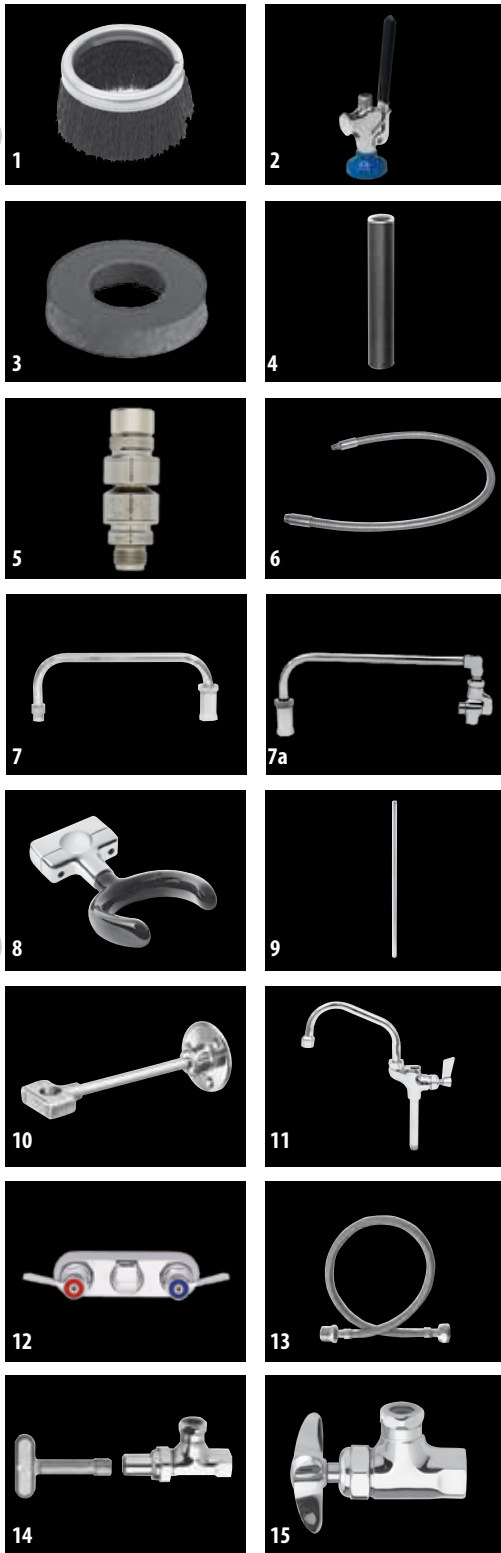

BRASS	STAINLESS STEEL	
1	2949-9001	2949-9001	Brush
2	2949	71307	1.15 GPM Spray Valve
	11355	71420	Repair Kit
3	2922-5000	2922-5000	Washer
4	2913	71390	Insulated Handle
	2020-0004	2020-0004	Ultra Handle
5	2932-0002	2932-0002	Back Flow Preventer
6	2916-151/2	2916-151/2	15-1/2" Hose. Other length hoses available
7	2011-0000	2011-0000	Swivel Pre-Rinse Arm
7a	2020-0006	2020-0006	Swivel Ultra Pre-Rinse Arm
8	2943	2943	Clamp Pipe Mount Hook
9	72750	38423	31" Riser. Other length risers available
10	2902-12	2902-12	Wall Bracket Adjustable Length
11	2901	71323	Add-On Body w/ 6" Swing Spout
	2901-8	71331	Add-On Body w/ 8" Swing Spout
	2901-10	71358	Add-On Body w/ 10" Swing Spout
	2901-12	71366	Add-On Body w/ 12" Swing Spout
	2901-14	71374	Add-On Body w/ 14" Swing Spout
	2901-16	71382	Add-On Body w/ 16" Swing Spout
	3000-0000	54518	Stem RH Swivel Repair Kit
12	2600-CV	62936	4" C/C Backsplash Cntrl Valve Rigid, Inlet 1/2" M X 1" LG Concentrics
	2000-0004	54502	Cold Stem RH Check Repair Kit
	2000-0005	54510	Hot Stem LH Check Repair Kit
14	10006	10006	Supply Line 1/2" M X 1/2" F X 36" LG
15	1792	12912	Angle Stop w/ Key 1/2" M X 1/2" F
16	1790-1	12904	Angle Stop w/ Cross Handle 1/2" M X 1/2" F