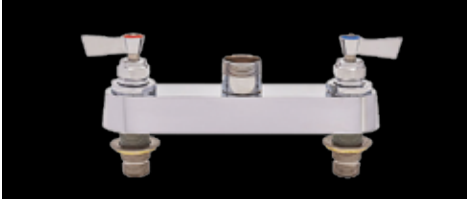

BRASS	STAINLESS STEEL	
4	5300	49964	8" Deck Control Valve, Inlets 3/4" M X 2" LG
	5000-0010	51411	Hot Stem RH Swivel Repair Kit
	5000-0011	51403	Cold Stem LH Swivel Repair Kit