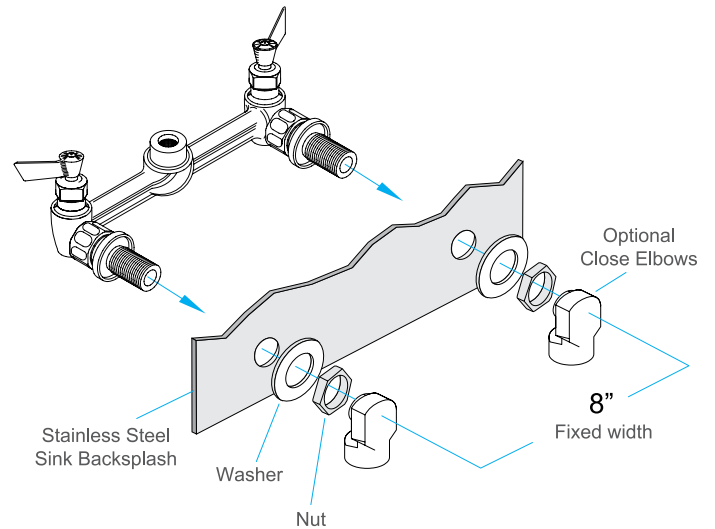

Backsplash Mount Faucet

1/2" NPT male inlet. Distance is fixed at 8" c/c.