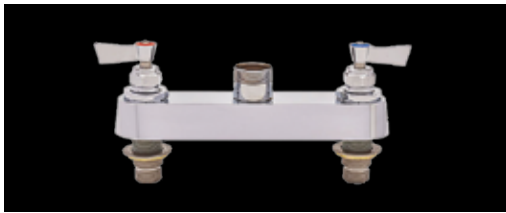

BRASS		STAINLESS STEEL		DESCRIPTION
HANDLE TYPE		HANDLE TYPE		
LEVER	WRIST	LEVER	WRIST	
5300	72656	49964	50962	8" Deck Control Valve