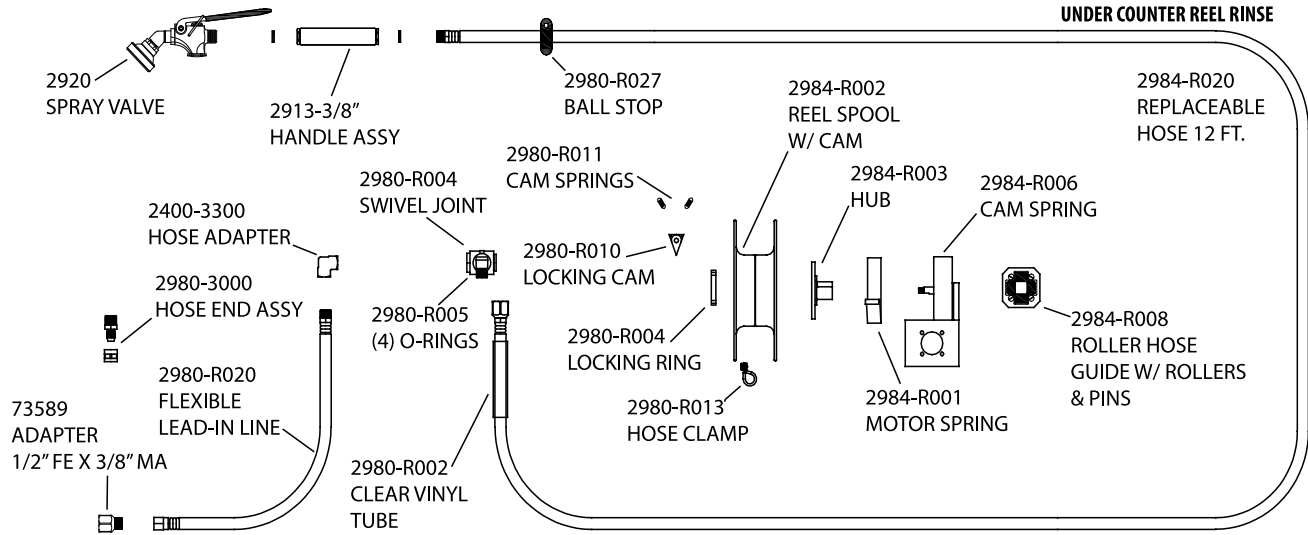

2984 UNDER COUNTER REEL RINSE