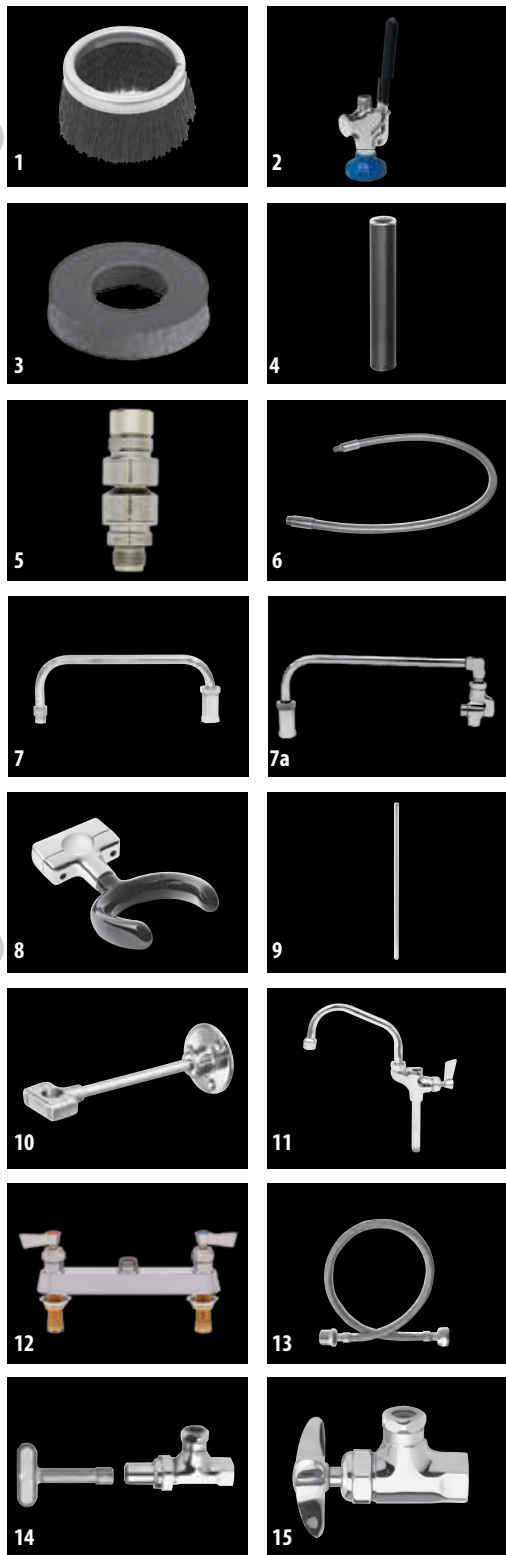

BRASS	STAINLESS STEEL	
1	2949-9001	2949-9001	Brush
2	2949	71307	1.15 GPM Spray Valve
	11355	71420	Repair Kit
3	2922-5000	2922-5000	Washer
4	2913	71390	Insulated Handle
	2020-0004	2020-0004	Ultra Handle
5	2932-0002	2932-0002	Back Flow Preventer
6	2916-151/2	2916-151/2	15-1/2" Hose. Other length hoses available
7	2011-0000	2011-0000	Swivel Pre-Rinse Arm
7a	2020-0006	2020-0006	Swivel Ultra Pre-Rinse Arm
8	2943	2943	Clamp Pipe Mount Hook
9	72750	38423	31" Riser. Other length risers available
10	2902-12	2902-12	Wall Bracket Adjustable Length
11	2901	71323	Add-On Body w/ 6" Swing Spout
	2901-8	71331	Add-On Body w/ 8" Swing Spout
	2901-10	71358	Add-On Body w/ 10" Swing Spout
	2901-12	71366	Add-On Body w/ 12" Swing Spout
	2901-14	71374	Add-On Body w/ 14" Swing Spout
	2901-16	71382	Add-On Body w/ 16" Swing Spout
	3000-0000	54518	Stem RH Swivel Repair Kit
12	2300-CV	67407	8" Deck Contrl Valve Rigid, Inlets 1/2" M X 2" LG
	2000-0004	54502	Hot Stem RH Check Repair Kit
	2000-0005	54510	Cold Stem LH Check Repair Kit
13	10006	10006	Supply Line 1/2" M X 1/2" F X 36" LG
14	1792	12912	Angle Stop w/ Key 1/2" M X 1/2" F
15	1790-1	12904	Angle Stop w/ Cross Handle 1/2" M X 1/2" F