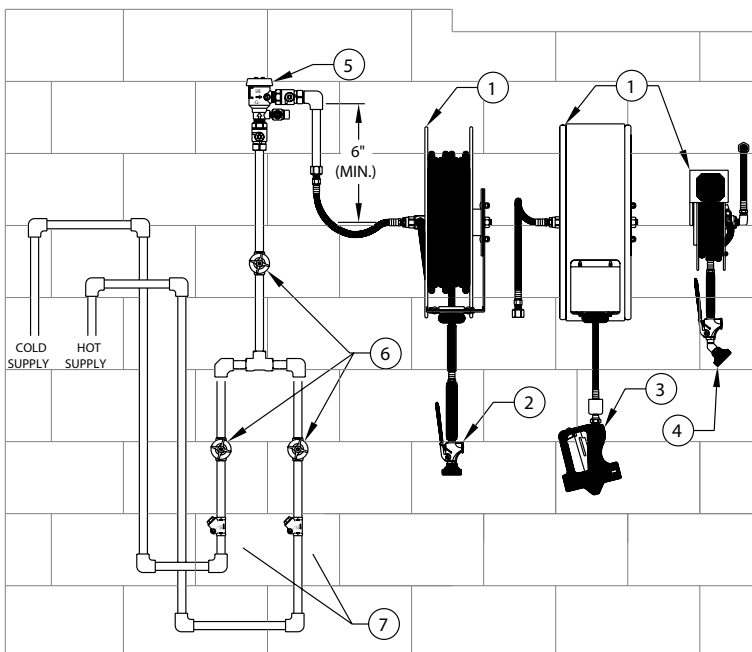

EXPOSED MOUNTING*

1 Can be substituted by any of the following hose reels:

ITEM#	DESCRIPTION
2980	Exp RR 35' Hose Spray Valve
2984	Under Counter RR 12' Hose Utility SV
2985	SS Cvr'd RR Wall Mt 30' Hose Spray Valve
29262	SS Exp RR 50' Hose Spray Gun
29599	SS Exp RR 35' Hose Spray Gun
29602	SS Exp RR 50' Hose Spray Valve
29610	SS Exp RR 35' Hose Spray Valve
29661	Under Counter RR 12' Hose Spray Valve
32026	SS Cvr'd RR Ceiling Mt 30' Hose SV
2	2990 Pro Spray Valve
3	32840 Spray Gun
4	2920 Utility Spray Valve
5	14443 Anti-Spill Vacuum Breaker 1/2" F X 1/2" F
6	17639 Control Valve Sngl 1/2" F X 1/2" F
7	2936-9000 Check Valve 1/2" F X 1/2" F Brass

==== Exposed Pipe

*PIPES ARE NOT SUPPLIED BY FISHER MFG. CO.