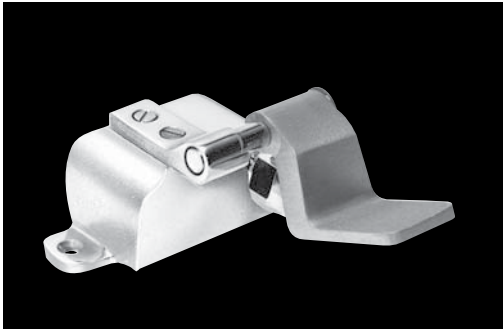

SINGLE PEDAL VALVE FLOOR MOUNT		
BRASS	STAINLESS STEEL	DESCRIPTION
3070	47759	Single Pedal Valve Floor Mount