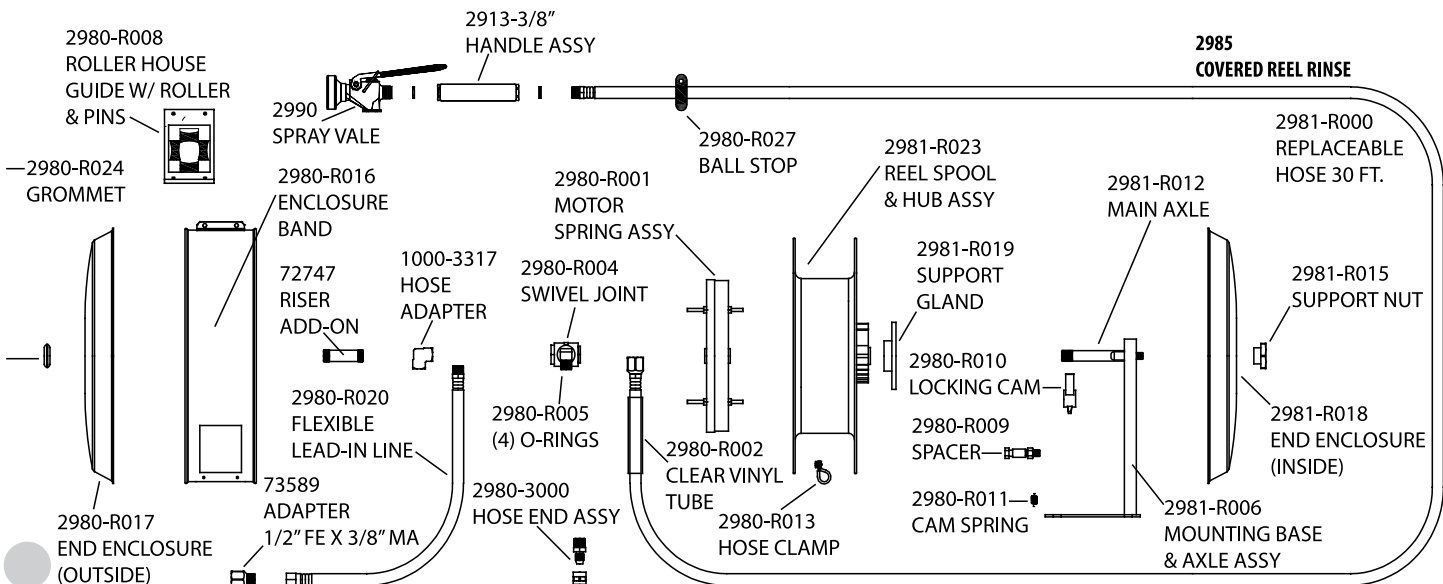

2985 COVERED REEL RINSE