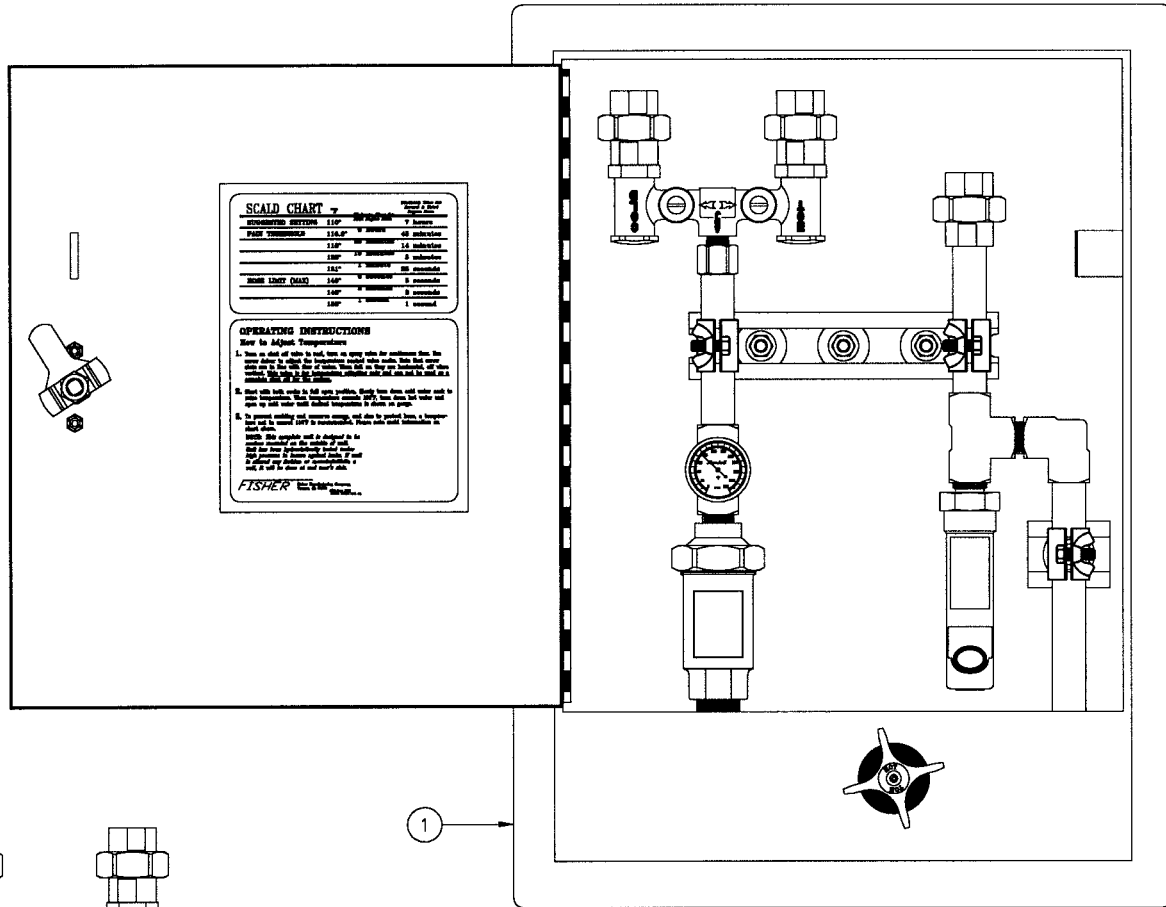

Arrow indicates Flow direction
Top View of the valve (1802) when assembled

REEL RINSE CONTROL UNIT		
ITEM#	DESCRIPTION	
1801 Consists of:		
1	1801-3004	Stainless Steel Control Box
2	2970-3	Temperature Control Valve 1/2"
3	27049	Thermometer
4	2937-9000	Accessory Water Silencer
5	1803	Backflow Preventer
6	1802	Shut-Off Control Valve Concealed