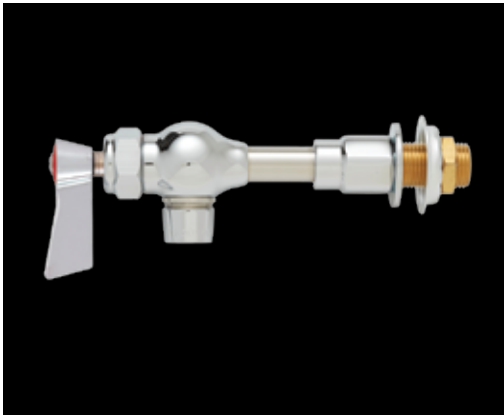

SINGLE WALL FILL FAUCET				
BRASS		STAINLESS STEEL		DESCRIPTION
HANDLE TYPE		HANDLE TYPE		
LEVER	WRIST	LEVER	WRIST	
12882	56103	21466	21474	Single Wall Fill Spout