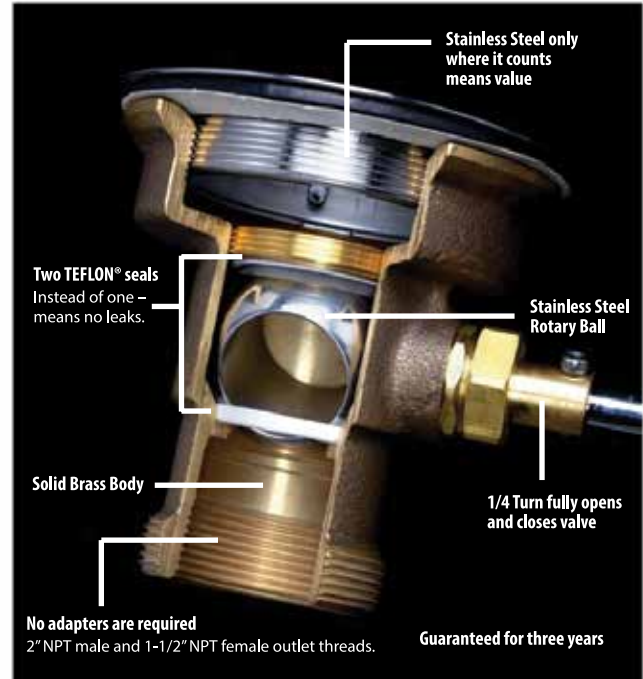

WHY FISHER

PRE-RINSE HOSES

DRAINING™

FAUCETS

ULTRA SPRAY™ / PLUS