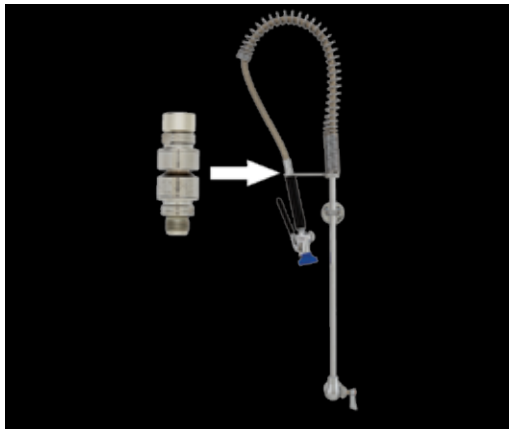

SPRING PRE-RINSE, SINGLE WALL W/VACUUM BREAKER		
BRASS	STAINLESS STEEL	DESCRIPTION
27782	35688	Single Wall Mount Pre-Rinse