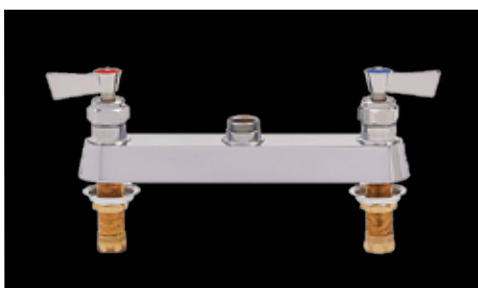

SINGLE DECK CONTROL VALVES

BRASS		STAINLESS STEEL		DESCRIPTION
HANDLE TYPE		HANDLE TYPE		
LEVER	WRIST	LEVER	WRIST	
12815	47015	66575	66583	Single Deck Control Valve w/ Swivel Outlet
12890	46981	66591	66605	Single Deck Control Valve w/ 3/8" F Outlet

WIDESPREAD CONTROL VALVES

BRASS		STAINLESS STEEL		DESCRIPTION
HANDLE TYPE		HANDLE TYPE		
LEVER	WRIST	LEVER	WRIST	
2666	48992	70203	70211	Widespread Deck Control Valve w/ 3/8" F outlet, check valve
2259	48984	73171	73172	Widespread Deck Control Valve w/ 3/8" F outlet
2658	49026	73173	73174	Widespread Deck Control Valve w/swivel outlet, check valve
2232	49018	70173	70181	Widespread Deck Control Valve w/ swivel outlet

SINGLE DECK BASES

BRASS	STAINLESS STEEL	DESCRIPTION
3800	45551	Single Deck Base w/ swivel outlet
2903	71773	Single Deck Base w/ 3/8" F outlet

4" DECK CONTROL VALVES

BRASS		STAINLESS STEEL		DESCRIPTION
HANDLE TYPE		HANDLE TYPE		
LEVER	WRIST	LEVER	WRIST	
3500	17701	67423	67431	4" c/c Deck Control Valve w/ swivel outlet
3500-CV	56332	73191	73194	4" c/c Deck Control Valve w/ swivel outlet, check valves
2500	17833	73189	73195	4" c/c Deck Control Valve w/ 3/8" F outlet
2500-CV	46973	67458	67466	4" c/c Deck Control Valve w/ 3/8" F outlet, check valves

SINGLE DECK DUAL CONTROL VALVES

BRASS		STAINLESS STEEL		DESCRIPTION
HANDLE TYPE		HANDLE TYPE		
LEVER	WRIST	LEVER	WRIST	
13064	47074	63592	63606	Single Deck Dual Control Valve w/ swivel outlet
13072	47082	19070	73162	Single Deck Dual Control Valve w/ swivel outlet, check valves
10529	47058	72922	73164	Single Deck Dual Control Valve w/ 3/8" F outlet
13080	52523	63134	64394	Single Deck Dual Control Valve w/ 3/8" F outlet, check valves

8" DECK CONTROL VALVES

BRASS		STAINLESS STEEL		DESCRIPTION
HANDLE TYPE		HANDLE TYPE		
LEVER	WRIST	LEVER	WRIST	
3300	47023	67385	67393	8" c/c Deck Control Valve w/ swivel outlet
3300-CV	47031	73155	73156	8" c/c Deck Control Valve w/ swivel outlet, check valves
2300	47007	73150	73152	8" c/c Deck Control Valve w/ 3/8" F outlet
2300-CV	17884	67407	67415	8" c/c Deck Control Valve w/ 3/8" F outlet, check valves