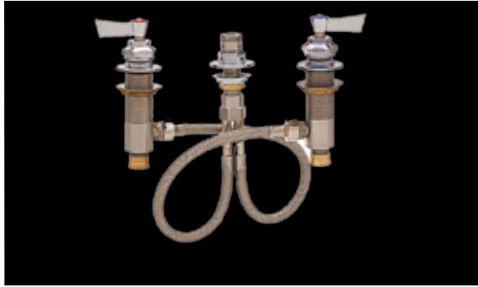

SINGLE DECK CONTROL VALVES

BRASS		STAINLESS STEEL		DESCRIPTION
HANDLE TYPE		HANDLE TYPE		
LEVER	WRIST	LEVER	WRIST	
12815	47015	66575	66583	Single Deck Control Valve w/ Swivel Outlet
12890	46981	66591	66605	Single Deck Control Valve w/ 3/8" F Outlet

WIDESPREAD CONTROL VALVES

BRASS		STAINLESS STEEL		DESCRIPTION
HANDLE TYPE		HANDLE TYPE		
LEVER	WRIST	LEVER	WRIST	
2666	48992	70203	70211	Widespread Deck Control Valve w/ 3/8" F outlet, check valve
2259	48984	73171	73172	Widespread Deck Control Valve w/ 3/8" F outlet
2658	49026	73173	73174	Widespread Deck Control Valve w/swivel outlet, check valve
2232	49018	70173	70181	Widespread Deck Control Valve w/ swivel outlet

SINGLE DECK BASES

BRASS	STAINLESS STEEL	DESCRIPTION
3800	45551	Single Deck Base w/ swivel outlet
2903	71773	Single Deck Base w/ 3/8" F outlet

4" DECK CONTROL VALVES

BRASS		STAINLESS STEEL		DESCRIPTION
HANDLE TYPE		HANDLE TYPE		
LEVER	WRIST	LEVER	WRIST	
3500	17701	67423	67431	4" c/c Deck Control Valve w/ swivel outlet
3500-CV	56332	73191	73194	4" c/c Deck Control Valve w/ swivel outlet, check valves
2500	17833	73189	73195	4" c/c Deck Control Valve w/ 3/8" F outlet
2500-CV	46973	67458	67466	4" c/c Deck Control Valve w/ 3/8" F outlet, check valves

SINGLE DECK DUAL CONTROL VALVES

BRASS		STAINLESS STEEL		DESCRIPTION
HANDLE TYPE		HANDLE TYPE		
LEVER	WRIST	LEVER	WRIST	
13064	47074	63592	63606	Single Deck Dual Control Valve w/ swivel outlet
13072	47082	19070	73162	Single Deck Dual Control Valve w/ swivel outlet, check valves
10529	47058	72922	73164	Single Deck Dual Control Valve w/ 3/8" F outlet
13080	52523	63134	64394	Single Deck Dual Control Valve w/ 3/8" F outlet, check valves

8" DECK CONTROL VALVES

BRASS		STAINLESS STEEL		DESCRIPTION
HANDLE TYPE		HANDLE TYPE		
LEVER	WRIST	LEVER	WRIST	
3300	47023	67385	67393	8" c/c Deck Control Valve w/ swivel outlet
3300-CV	47031	73155	73156	8" c/c Deck Control Valve w/ swivel outlet, check valves
2300	47007	73150	73152	8" c/c Deck Control Valve w/ 3/8" F outlet
2300-CV	17884	67407	67415	8" c/c Deck Control Valve w/ 3/8" F outlet, check valves