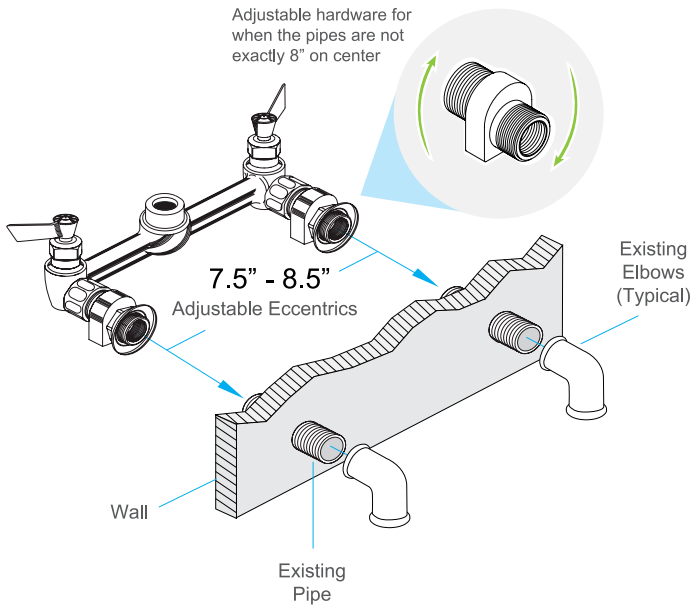

WHY FISHER?

Wall Mount Faucet

1/2" NPT female inlet. Distance can be varied from 7.5" to 8.5" c/c.