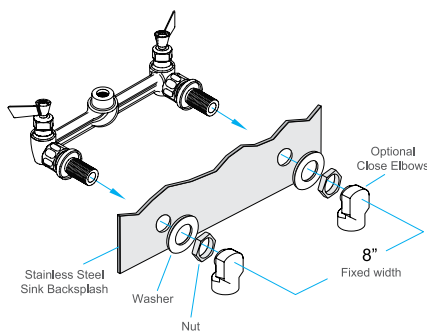

1/2" FAUCETS

KITCHEN FAUCETS LAVATORY FAUCETS
SERVICE FAUCETS | DIPPERWELL FAUCETS

Wall Mount Faucet

1/2" NPT female inlet. Distance can be varied from 7.5" to 8.5" c/c.

Backsplash Mount Faucet

1/2" NPT male inlet. Distance is fixed at 8" c/c.