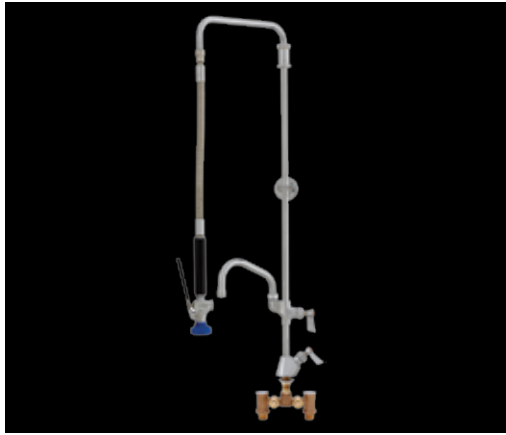

SWIVEL PRE-RINSE, SINGLE DECK W/ ADD-ON FAUCET		
BRASS	STAINLESS STEEL	DESCRIPTION
50822	38164	Single Deck Mount Pre-Rinse, Add-On Faucet, w/ 6" Swing Spout
50830	38172	Single Deck Mount Pre-Rinse, Add-On Faucet, w/ 8" Swing Spout
50849	38180	Single Deck Mount Pre-Rinse, Add-On Faucet, w/ 10" Swing Spout
50857	38199	Single Deck Mount Pre-Rinse, Add-On Faucet, w/ 12" Swing Spout
50865	38202	Single Deck Mount Pre-Rinse, Add-On Faucet, w/ 14" Swing Spout
50873	38210	Single Deck Mount Pre-Rinse, Add-On Faucet, w/ 16" Swing Spout