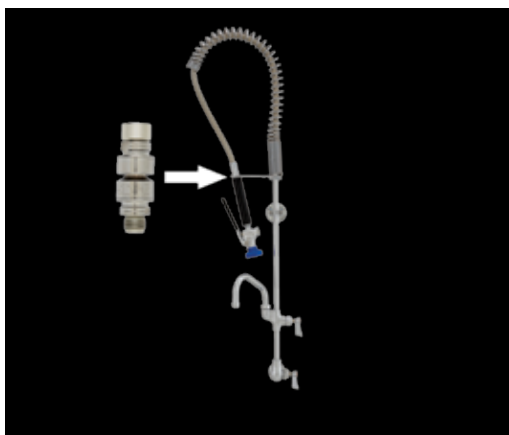

SPRING PRE-RINSE, SINGLE BACKSPLASH W/ADD-ON FAUCET & VACUUM BREAKER		
BRASS	STAINLESS STEEL	DESCRIPTION
27863	35068	Single Backsplash Mount Pre-Rinse, Add-On Faucet, w/ 6" Swing Spout
27898	35076	Single Backsplash Mount Pre-Rinse, Add-On Faucet, w/ 8" Swing Spout
27901	35084	Single Backsplash Mount Pre-Rinse, Add-On Faucet, w/ 10" Swing Spout
27944	35106	Single Backsplash Mount Pre-Rinse, Add-On Faucet, w/ 12" Swing Spout
27960	35114	Single Backsplash Mount Pre-Rinse, Add-On Faucet, w/ 14" Swing Spout
27979	35122	Single Backsplash Mount Pre-Rinse, Add-On Faucet, w/ 16" Swing Spout