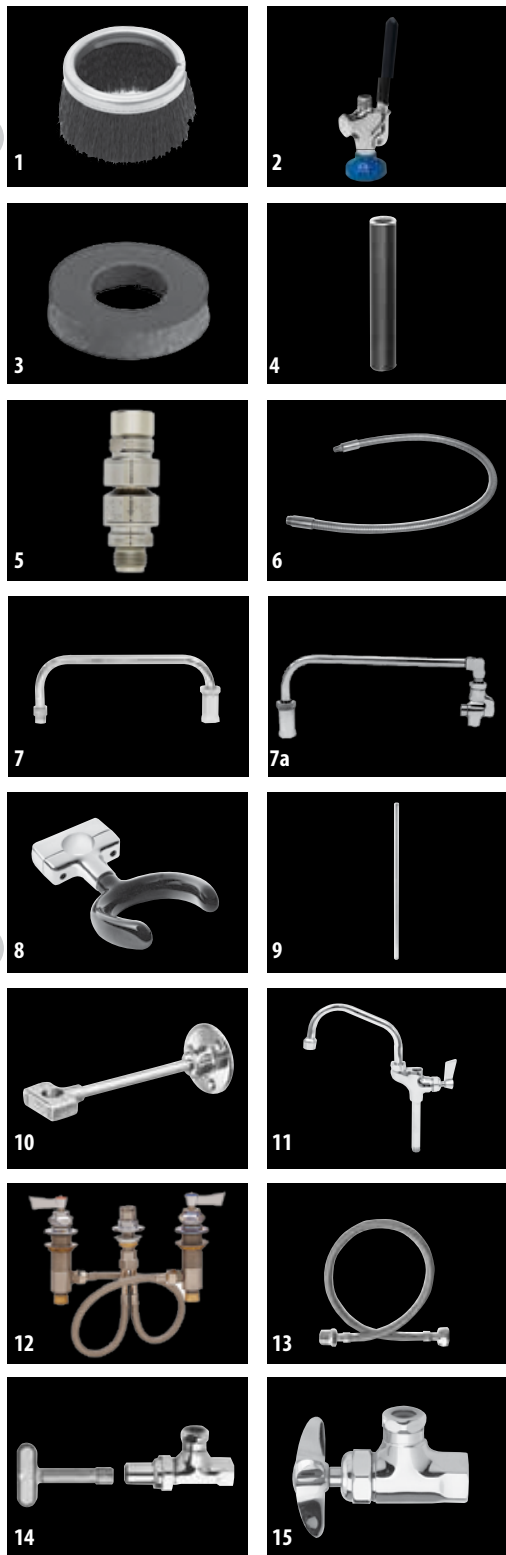

BRASS	STAINLESS STEEL	
1	2949-9001	2949-9001	Brush
2	2949	71307	1.15 GPM Spray Valve
	11355	71420	Repair Kit
3	2922-5000	2922-5000	Washer
4	2913	71390	Insulated Handle
	2020-0004	2020-0004	Ultra Handle
5	2932-0002	2932-0002	Back Flow Preventer
6	2916-151/2	2916-151/2	15-1/2" Hose. Other length hoses available
7	2011-0000	2011-0000	Swivel Pre-Rinse Arm
7a	2020-0006	2020-0006	Swivel Ultra Pre-Rinse Arm
8	2943	2943	Clamp Pipe Mount Hook
9	72750	38423	31" Riser. Other length risers available
10	2902-12	2902-12	Wall Bracket Adjustable Length
11	2901	71323	Add-On Body w/ 6" Swing Spout
	2901-8	71331	Add-On Body w/ 8" Swing Spout
	2901-10	71358	Add-On Body w/ 10" Swing Spout
	2901-12	71366	Add-On Body w/ 12" Swing Spout
	2901-14	71374	Add-On Body w/ 14" Swing Spout
	2901-16	71382	Add-On Body w/ 16" Swing Spout
	3000-0000	54518	Stem RH Swivel Repair Kit
12	2666	70203	Widespread Deck Control Valve with 3/8" F Outlet
	2000-0004	54502	Hot Stem RH Check Repair Kit
	2000-0005	54510	Cold Stem LH Check Repair Kit
13	10006	10006	Supply Line 1/2" M X 1/2" F X 36" LG
14	1792	12912	Angle Stop w/ Key 1/2" M X 1/2" F
15	1790-1	12904	Angle Stop w/ Cross Handle 1/2" M X 1/2" F