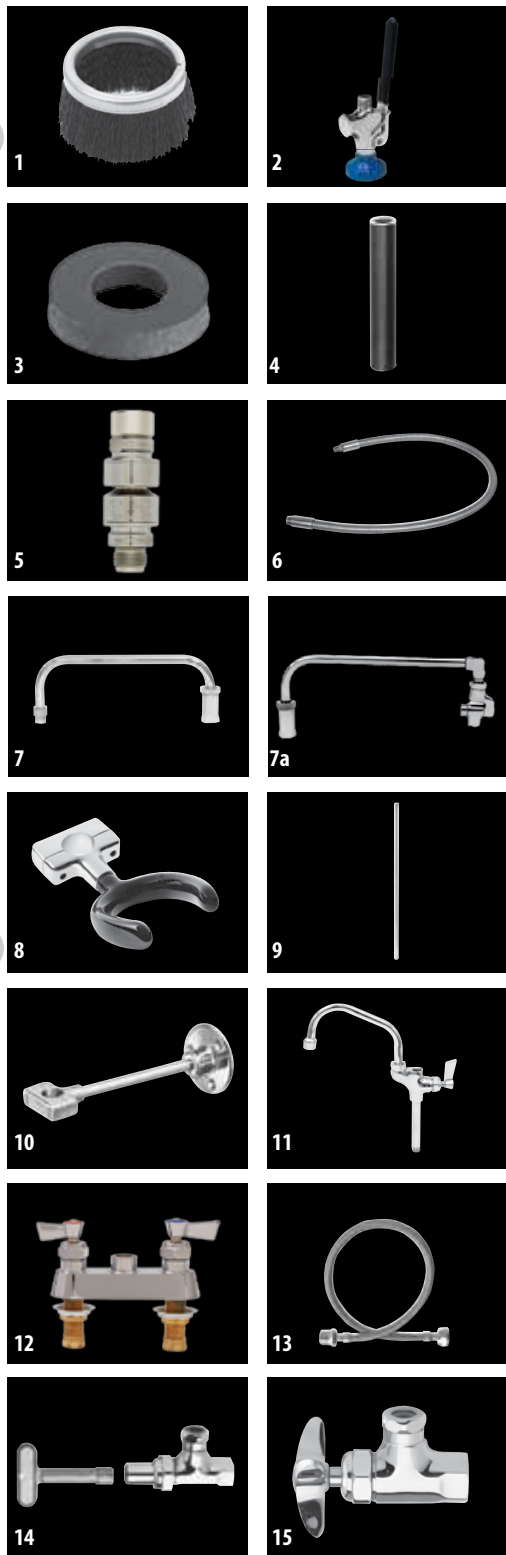

BRASS	STAINLESS STEEL	
1	2949-9001	2949-9001	Brush
2	2949	71307	1.15 GPM Spray Valve
	11355	71420	Repair Kit
3	2922-5000	2922-5000	Washer
4	2913	71390	Insulated Handle
	2020-0004	2020-0004	Ultra Handle
5	2932-0002	2932-0002	Back Flow Preventer
6	2916-151/2	2916-151/2	15-1/2" Hose. Other length hoses available
7	2011-0000	2011-0000	Swivel Pre-Rinse Arm
7a	2020-0006	2020-0006	Swivel Ultra Pre-Rinse Arm
8	2943	2943	Clamp Pipe Mount Hook
9	72750	38423	31" Riser. Other length risers available
10	2902-12	2902-12	Wall Bracket Adjustable Length
11	2901	71323	Add-On Body w/ 6" Swing Spout
	2901-8	71331	Add-On Body w/ 8" Swing Spout
	2901-10	71358	Add-On Body w/ 10" Swing Spout
	2901-12	71366	Add-On Body w/ 12" Swing Spout
	2901-14	71374	Add-On Body w/ 14" Swing Spout
	2901-16	71382	Add-On Body w/ 16" Swing Spout
	3000-0000	54518	Stem RH Swivel Repair Kit
12	2500-CV	67458	4" Deck Control Valve Rigid, Inlets 1/2" M X 2" LG
	2000-0004	54502	Hot Stem RH Check Repair Kit
	2000-0005	54510	Cold Stem LH Check Repair Kit
13	10006	10006	Supply Line 1/2" M X 1/2" F X 36" LG
14	1792	12912	Angle Stop w/ Key 1/2" M X 1/2" F
15	1790-1	12904	Angle Stop w/ Cross Handle 1/2" M X 1/2" F