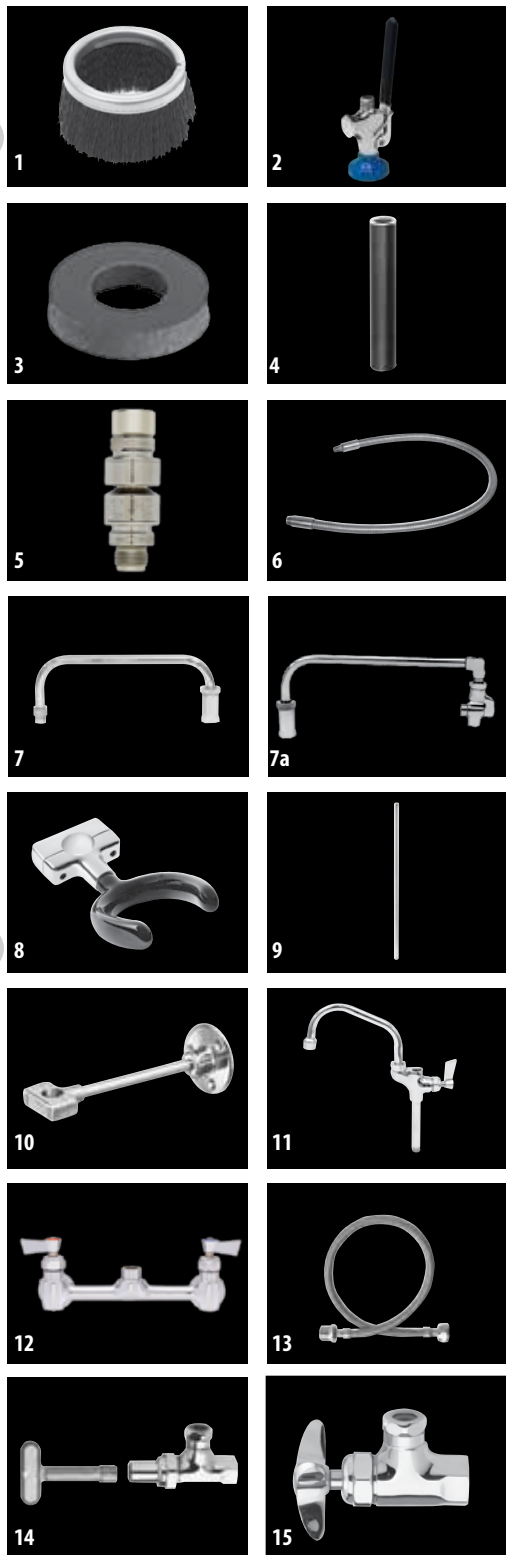

BRASS	STAINLESS STEEL	
1	2949-9001	2949-9001	Brush
2	2949	71307	1.15 GPM Spray Valve
	11355	71420	Repair Kit
3	2922-5000	2922-5000	Washer
4	2913	71390	Insulated Handle
	2020-0004	2020-0004	Ultra Handle
5	2932-0002	2932-0002	Back Flow Preventer
6	2916-151/2	2916-151/2	15-1/2" Hose. Other length hoses available
7	2011-0000	2011-0000	Swivel Pre-Rinse Arm
7a	2020-0006	2020-0006	Swivel Ultra Pre-Rinse Arm
8	2943	2943	Clamp Pipe Mount Hook
9	72750	38423	31" Riser. Other length risers available
10	2902-12	2902-12	Wall Bracket Adjustable Length
11	2901	71323	Add-On Body w/ 6" Swing Spout
	2901-8	71331	Add-On Body w/ 8" Swing Spout
	2901-10	71358	Add-On Body w/ 10" Swing Spout
	2901-12	71366	Add-On Body w/ 12" Swing Spout
	2901-14	71374	Add-On Body w/ 14" Swing Spout
	2901-16	71382	Add-On Body w/ 16" Swing Spout
	3000-0000	54518	Stem RH Swivel Repair Kit
12	13196	61662	8" C/C Backsplash Cntrl Valve Rigid, Inlet 1/2"M X 1"LG Concentrics
	2000-0004	54502	Hot Stem RH Check Repair Kit
	2000-0005	54510	Cold Stem LH Check Repair Kit
13	10006	10006	Supply Line 1/2"M X 1/2"F X 36"LG
14	1792	12912	Angle Stop w/ Key 1/2"M X 1/2"F
15	1790-1	12904	Angle Stop w/ Cross Handle 1/2"M X 1/2"F