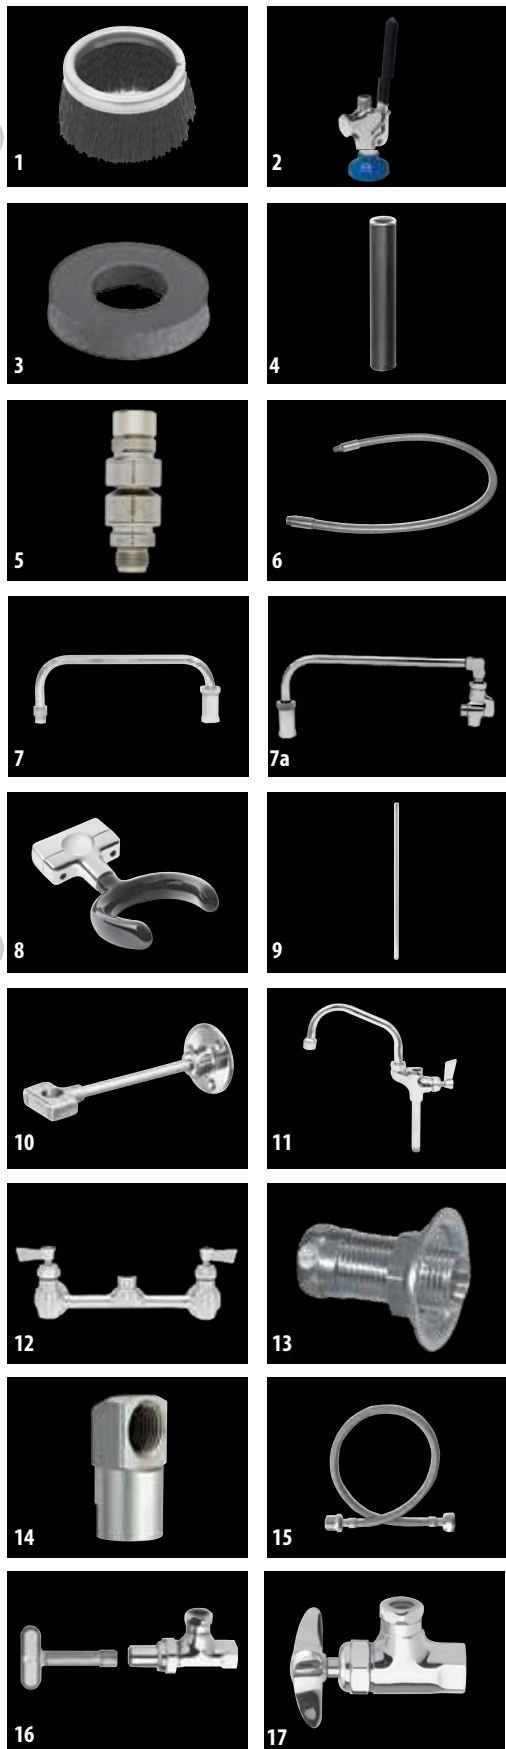

BRASS	STAINLESS STEEL	
1	2949-9001	2949-9001	Brush
2	2949	71307	1.15 GPM Spray Valve
	11355	71420	Repair Kit
3	2922-5000	2922-5000	Washer
4	2913	71390	Insulated Handle
	2020-0004	2020-0004	Ultra Handle
5	2932-0002	2932-0002	Back Flow Preventer
6	2916-151/2	2916-151/2	15-1/2" Hose. Other length hoses available
7	2011-0000	2011-0000	Swivel Pre-Rinse Arm
7a	2020-0006	2020-0006	Swivel Ultra Pre-Rinse Arm
8	2943	2943	Clamp Pipe Mount Hook
9	72750	38423	31" Riser. Other length risers available
10	2902-12	2902-12	Wall Bracket Adjustable Length
11	2901	71323	Add-On Body w/ 6" Swing Spout
	2901-8	71331	Add-On Body w/ 8" Swing Spout
	2901-10	71358	Add-On Body w/ 10" Swing Spout
	2901-12	71366	Add-On Body w/ 12" Swing Spout
	2901-14	71374	Add-On Body w/ 14" Swing Spout
	2901-16	71382	Add-On Body w/ 16" Swing Spout
	3000-0000	54518	Stem RH Swivel Repair Kit
12	2200-CV	61689	8" ADJ. Wall Contrl Valve Rigid, Inlets 1/2" F Eccentrics
	2000-0004	54502	Hot Stem RH Check Repair Kit
	2000-0005	54510	Cold Stem LH Check Repair Kit
13	2200-0000	70645	1/2" X 1-1/4" Nipple w/ Locknut, Washer and Slip Joint Kit
14	2400-2103	71498	1/2" Elbow
15	10006	10006	Supply Line 1/2" M X 1/2" F X 36" LG
16	1792	12912	Angle Stop w/ Key 1/2" M X 1/2" F
17	1790-1	12904	Angle Stop w/ Cross Handle 1/2" M X 1/2" F