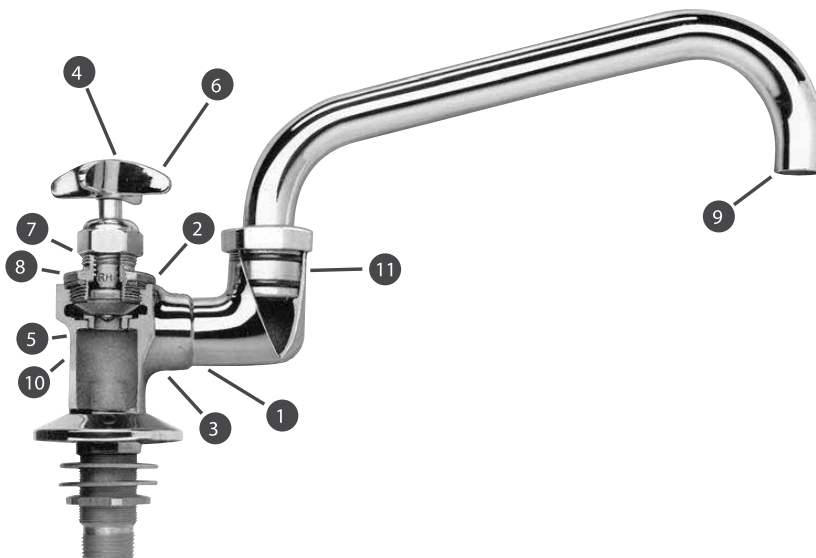

DIPPERWELL SINK	
ITEM#	DESCRIPTION
3043	Dipperwell Sink

TAILPIECE	
ITEM#	DESCRIPTION
6544-0000	1-1/2" x 4" Tailpiece

COMBINATION FAUCET SINK AND 1-1/2" TAILPIECE		
BRASS	STAINLESS STEEL	
ITEM#	ITEM#	DESCRIPTION
3041	13838	Combination Stainless Steel Dipperwell Faucet, Sink and 1-1/2" x 4" Tailpiece

3/4" FAUCETS

Fisher has designed a line of 3/4, Pot Sink Faucets to save time on filling large pot sinks. The complete line of these timesaving faucets are shown as follows.

1. Stainless Steel Seats — guaranteed for the life of the faucet.
2. Standard Swiveling Seat Disks — pivot on stems so that there is no twisting against seats for longer seat washer life.
3. Stainless Steel "Self-Locking" Seat Disk Screws.
4. International Color Coded Handle Identification Buttons — hot (red) and cold (blue) for safety.
5. Industry Standard Seats and Gaskets — easily obtainable; no need to order special parts.
6. Choice of Handles — lever, cross, wrist.
7. Easy Turn" Stem — exceeds Americans with Disabilities Act (ADA) regulations.
8. Clearly Marked Right and Left Stems.
9. 1" Diameter Spout without Aerator — ensures full flow.
10. Full 3/4,, Seat Opening.
11. Dual "O" Ring Spout Collar — ensures positive seal.
12. ANSI/NSF 61, Section 9 Certified.