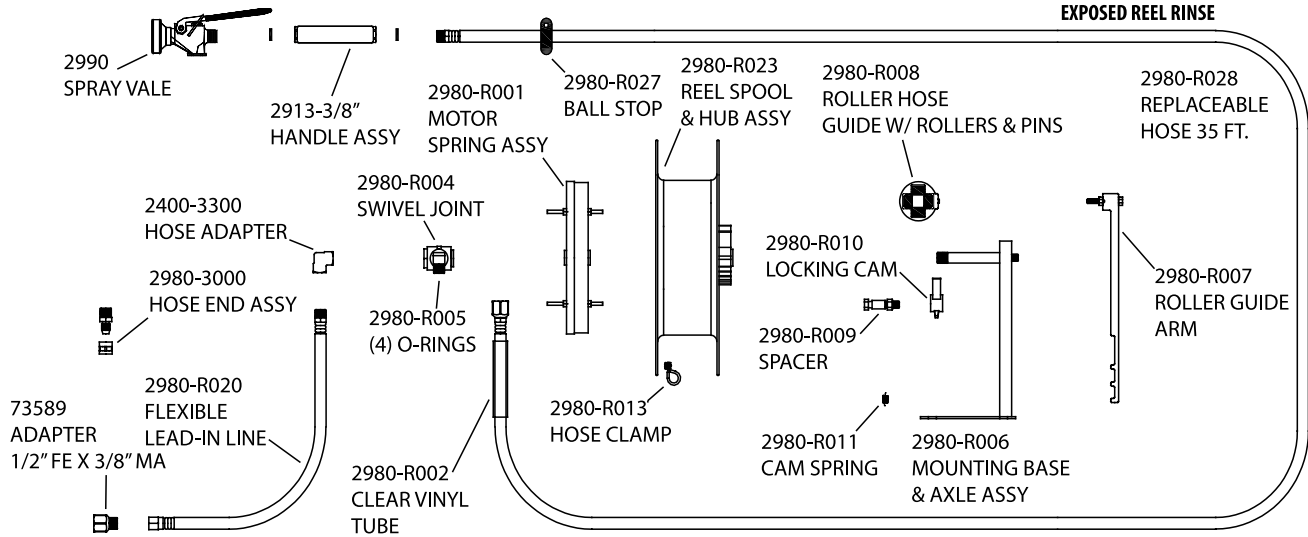

2980 EXPOSED REEL RINSE