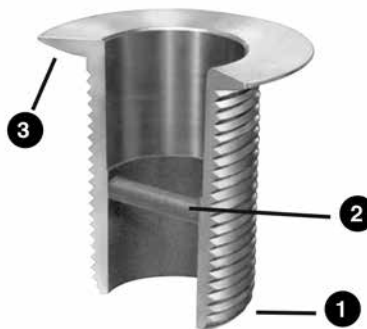

WASTE SOCKETS

1. 1 Red Brass Construction — holds up against electrolysis, chemicals.
2. 2 Cast-in Cross Member — filters large debris from going down drain.
3. 3 Industry Standard Angle Taper — fits flush with bottom of stainless steel sink.