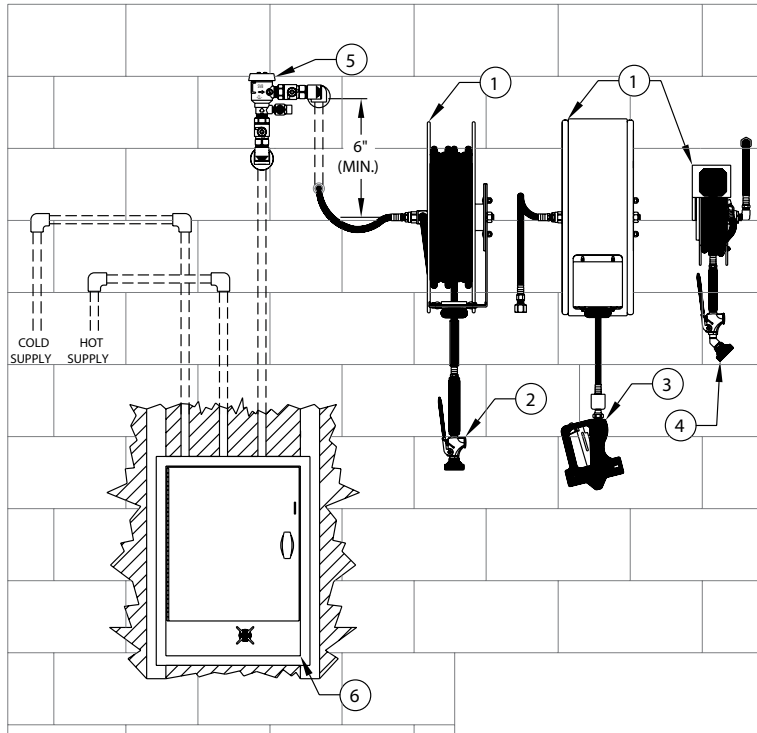

CONCEALED MOUNTING*

1 Can be substituted by any of the following hose reels:

ITEM#	DESCRIPTION
2980	Exp RR 35' Hose Spray Valve
2984	Under Counter RR 12' Hose Utility SV
2985	SS Cvr'd RR Wall Mt 30' Hose Spray Valve
29262	SS Exp RR 50' Hose Spray Gun
29599	SS Exp RR 35' Hose Spray Gun
29602	SS Exp RR 50' Hose Spray Valve
29610	SS Exp RR 35' Hose Spray Valve
29661	Under Counter RR 12' Hose Spray Valve
32026	SS Cvr'd RR Ceiling Mt 30' Hose SV
2990	Pro Spray Valve
32840	Spray Gun
2920	Utility Spray Valve
14540	Anti-Spill Vacuum Breaker 1/2" Wall
1801	Reel Rinse Control Box

==== Concealed Pipe

NOTE: CODES VARY. CHECK WITH YOUR LOCAL DEPARTMENT HAVING JURISDICTION REGARDING BACKFLOW PREVENTION.