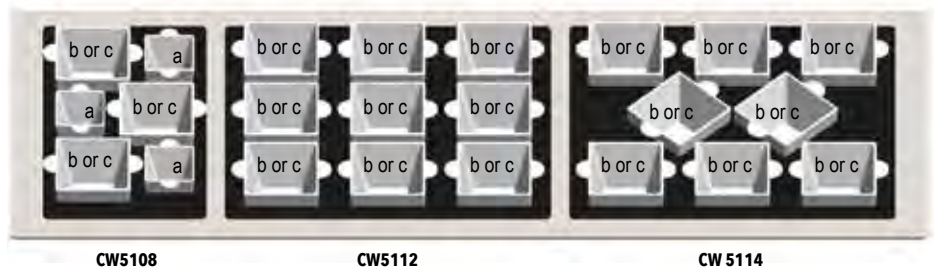

# COUNTRY KITCHEN COLLECTION™ NSF®-7 COLD FOOD TEMPLATES

FITS ITEMS

a. CW1480

b. CW1460

c. CW1470

d. CW1490

**NSF®-7 TEMPLATES** 25¼ X 21¼" DOUBLE WELL  
12⅞ X 21¼" SINGLE WELL

Item #	Description	Min Order/ Case Pack	Aluminum Finish (\$)	Color Coated (\$)
<b>COLD FOOD TEMPLATES—ALUMINUM, FINISHED OR COATED</b>				
CW5108_	Fits (3) CW1460, (3) CW1470 or (3) CW1480	1 ea	240.00 ea	320.00 ea
CW5112_	Fits (9) CW1470 or (9) CW1460	1 ea	360.00 ea	510.00 ea
CW5114_	Fits (8) CW1460 or (8) CW1470	1 ea	360.00 ea	510.00 ea