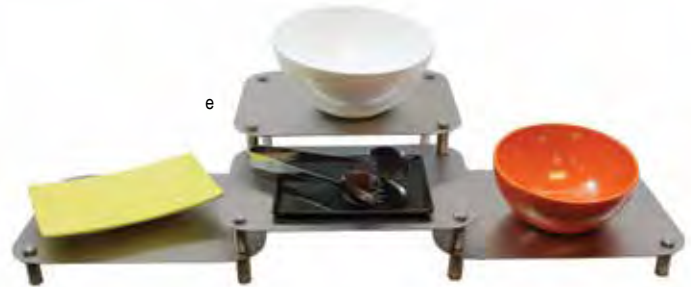

## TRISER™ RISERS

- Strong and durable risers bring a contemporary look to your buffet display
- Brushed finish hides fingerprints

Item #	Description	Min Order/ Case Pack	List Price (\$)
<b>STAINLESS STEEL</b>			
c. CW39000	Round Set: (3) CW9000SLD, Legs, & Couplers	1 set	200.00 set
d. CW39595	Square Set: (3) CW9595SLD, Legs, & Couplers	1 set	225.00 set
e. CW41410	Rectangle Set: (4) CW1410SLD, Legs, & Couplers	1 set	325.00 set
<b>REPLACEMENT LEGS &amp; COUPLERS</b>			
AL2	2" Legs	1 set	8.00 set
AL4	4" Legs	1 set	8.00 set
AL6	6" Legs	1 set	8.00 set
COUPLER	9.8mm Coupler Bolt	1 ea / 50 ea	1.80 set