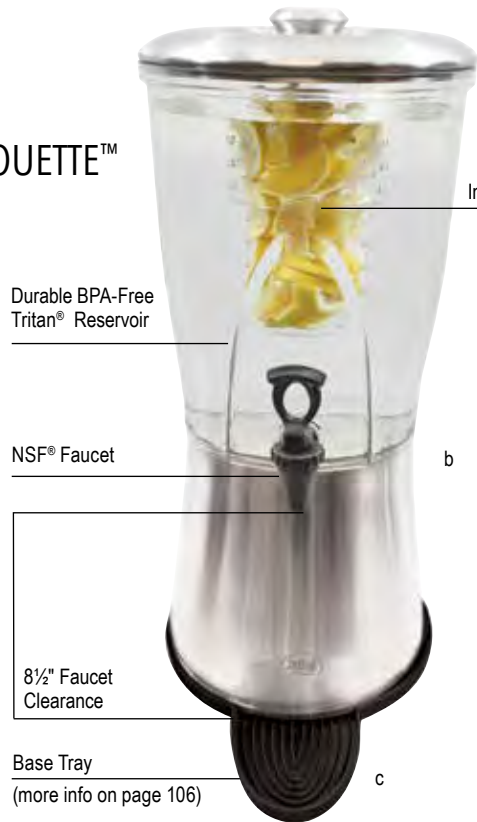

COLD BEVERAGE DISPENSERS

Infuse more serving options and opportunities from chilled to flavored beverages in our Upscale, Silhouette™ and Stackable plastic beverage dispensers. Assorted styles available in multiple capacities for small to large groups.

SILHOUETTE™

Durable BPA-Free Tritan® Reservoir

NSF® Faucet

8½" Faucet Clearance

Base Tray
(more info on page 106)

Removable Infuser Tube

b

c

Durable BPA-Free Tritan® reservoir

7" Faucet Clearance

High clearance models available (see below)