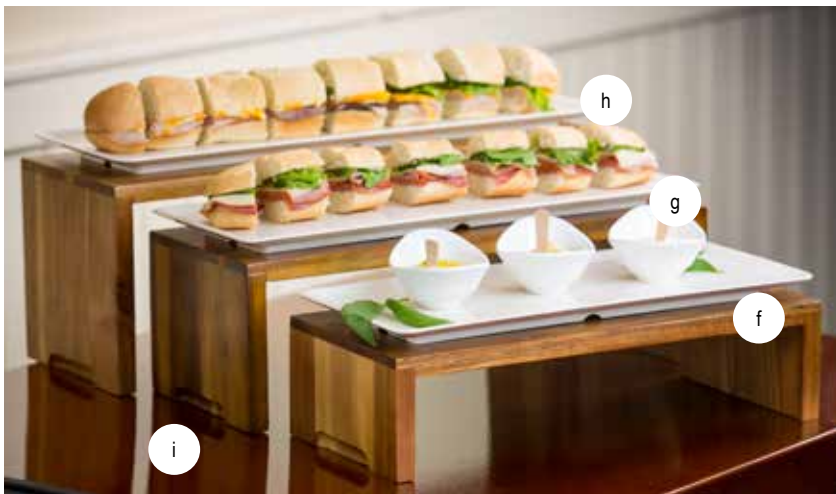

# CASCADE MELAMINE COLLECTION™ PLATTERS

- Beautiful and practical solution for a charming buffet presentation
- Durable and lightweight for easy and extended use
- Created with operators in mind, the design features a raised lip for easy transportation to the serving area
- Not microwave or oven safe