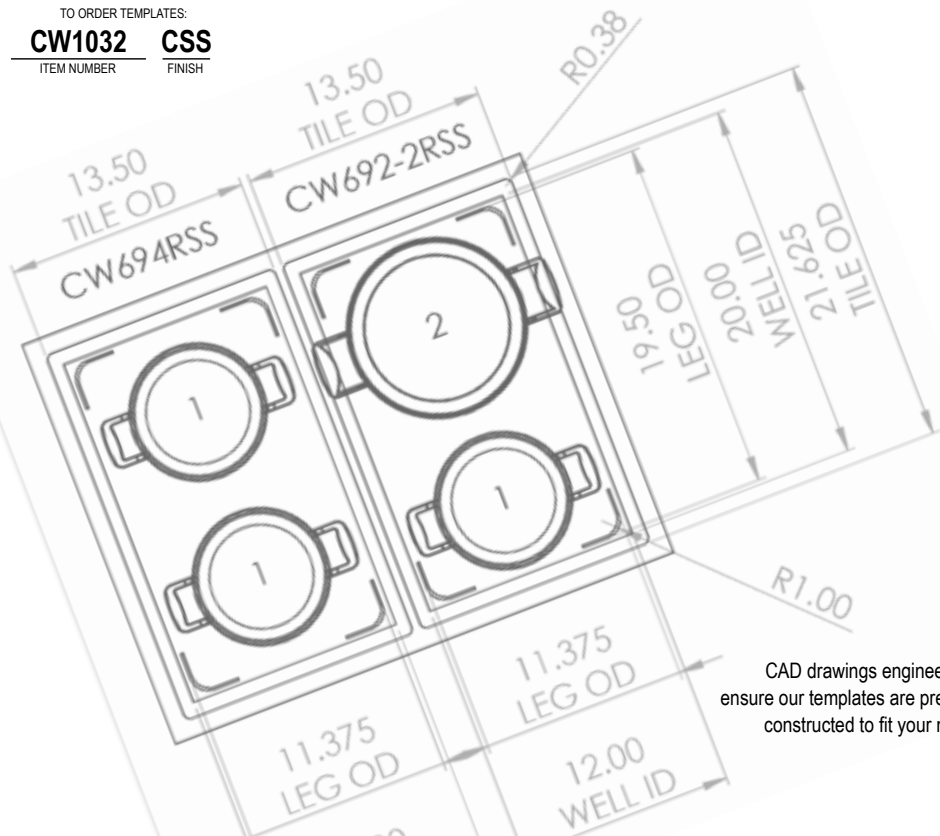

CAD drawings engineered to ensure our templates are precisely constructed to fit your needs.

FINISHES
STAINLESS STEEL
FINISHES
FOR HOT COOK AND SERVE
SIX FINISH OPTIONS ABOVE