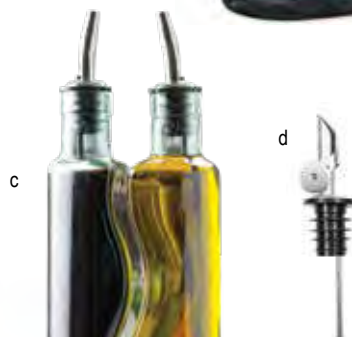

GEMELLI COLLECTION™

- Green tint glass bottles are dishwasher safe
- Racks and pourers are hand wash only

Item #	Description	Capacity	Min Order/ Case Pack	List Price ($)
GEMELLI COLLECTION™ – STAINLESS STEEL, CHROME PLATED OR BLACK POWDER COATED METAL RACKS				
a.	*918RSN Cruet Set with Pourers (599P), Stainless Steel Rack (918RS)	8½ oz	1 ea / 6 ea	41.80 ea
	*H918N Cruet Set with Pourers (599P), Chrome Plated Rack (918R)	8½ oz	6 ea	32.00 ea
b.	*H918NBK Cruet Set with Pourers (599P), Black Powder Coated Rack (918RBK)	8½ oz	6 ea	32.00 ea
REPLACEMENT PARTS & ACCESSORIES				
c.	918 Bottles with Pourers (599P), Set of 6 (shown left page)	8½ oz	6 sets	16.00 set
	599P Stainless Steel Universal Pourer with Plastic Vent Tube		12 ea / 60 ea	1.98 ea
d.	597P Weighted Flip Cap Pourer		12 ea / 60 ea	3.00 ea