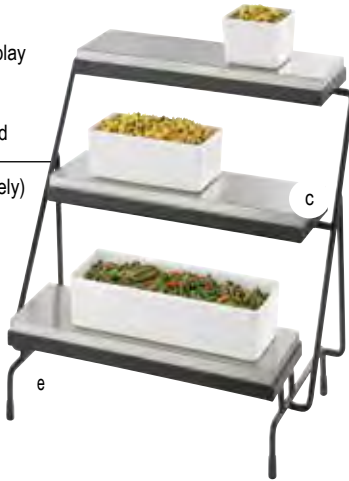

3-Tiered Half Size Cooling Display
(CW40309B) Includes:
(3) Half Size Cooling Plates
and Black Powder Coated Stand

(Components also sold separately)