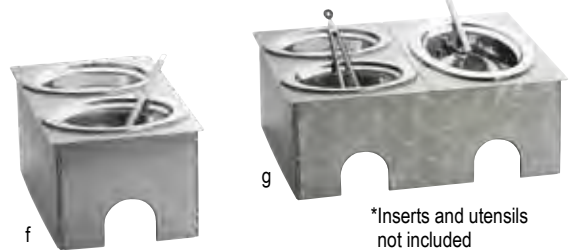

*Inserts and utensils not included