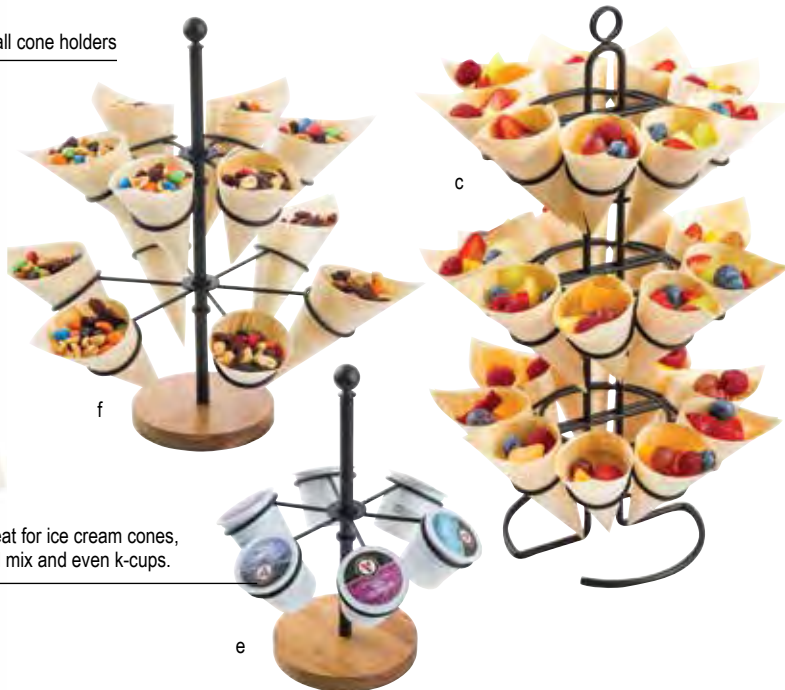

DISPOSABLE CONES & CUPS

- A refreshing way to present appetizers, desserts and samples
- Easy to serve and comfortable for guests to hold

a

- Disposable
- Single-use
- Eco-friendly

b

Item #	Description	Capacity	Min Order/Case Pack	List Price ($)
CONES, PINEWOOD			(50 PER BOX)	
BAMDCN5	Mini, 5 x 1 3/4"	1 1/2 oz	12 pk	8.20 pk
BAMDCN6	Small, 6 x 2"	3 oz	12 pk	9.00 pk
a. BAMDCN7	Large, 2 3/4 x 7"	4 1/4 oz	12 pk	13.50 pk
CUPS, PINEWOOD			(50 PER BOX)	
BAMDCP2	Mini, 1 1/4 x 1 1/8"	2 oz	12 pk	14.00 pk
b. BAMDCP1	Small, 2 1/2 x 2 1/2"	4 oz	12 pk	15.50 pk

1 3/4" Ring diameter on all cone holders

Great for ice cream cones, trail mix and even k-cups.

DISPOSABLE CONE HOLDERS

- Display your disposable cones in style with our selection of tiered cone holders
- 10030 & 10031 feature rotating tiers for easy prepping and serving
- All styles include handles for easy transportation to and from the serving line

d