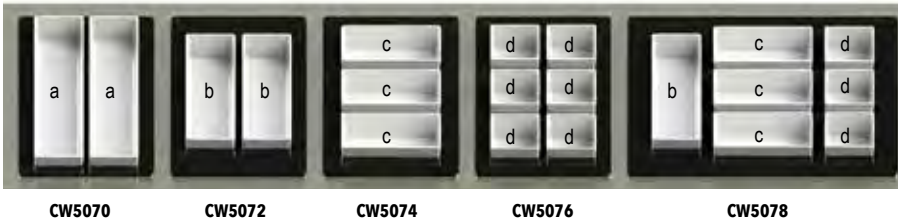

CONTEMPORARY COLLECTION™ NSF®-7 COLD FOOD TEMPLATES

NSF®-7 TEMPLATES 25¾ X 21¼" DOUBLE WELL
12⅝ X 21¼" SINGLE WELL

CW5070

CW5072

CW5074

CW5076

CW5078

Item #	Description	Min Order/ Case Pack	Aluminum Finish ($)	Color Coated ($)
COLD FOOD TEMPLATES—FABRICATED ALUMINUM, FINISHED OR COATED				
CW5070_	Fits (2) CW4018	1 ea	240.00 ea	320.00 ea
CW5072_	Fits (2) CW4020	1 ea	240.00 ea	320.00 ea
CW5074_	Fits (3) CW4022	1 ea	240.00 ea	320.00 ea
CW5076_	Fits (6) CW4000	1 ea	240.00 ea	320.00 ea
CW5078_	Fits (1) CW4020, (3) CW4022 & (3) CW4000	1 ea	360.00 ea	510.00 ea

* Circle Swirl pattern not available.