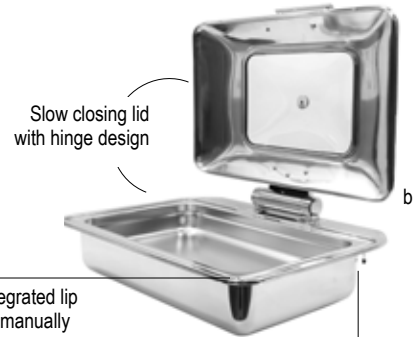

# QUICK VIEW INDUCTION-READY CHAFERS & SERVERS

**BUFFET & CATERING**  
CHAFERS & SERVERS

Item	Description	Capacity	Min Order/ Case Pack	Circle Swirl (CSS) Finish (\$)
<b>QUICK VIEW INDUCTION CHAFER STAINLESS STEEL, POLISHED FINISH, GLASS WINDOWS</b>				
a.	CW40182 Soup Server, 16 $\frac{1}{4}$ x 19 $\frac{1}{4}$ x 13" (Fits CW40178STAND)	11 qt	1 ea	542.00 ea
b.	CW40161 Full Size Server, 22 $\frac{7}{8}$ x 17 $\frac{1}{4}$ x 8 $\frac{1}{4}$ " (Fits CW40175STAND)	7 qt	1 ea	594.00 ea
	CW40163 $\frac{2}{3}$ Size Server, 15 $\frac{1}{8}$ x 16 $\frac{3}{4}$ x 8 $\frac{1}{4}$ " (Fits CW40176STAND)	5 qt	1 ea	496.00 ea
c.	CW40165 Round Server, 17 $\frac{1}{4}$ x 19 $\frac{1}{4}$ x 7 $\frac{1}{4}$ " (Fits CW40177STAND)	4 qt	1 ea	474.00 ea
<b>INDUCTION COOKTOP OPTIONS (SOLD SEPARATELY)</b>				
d.	CW40196 1800 Watts Induction Drop-In, 120 volts, 15 amps fits up to 12" dia compatible cookware base		1 ea / 2 ea	713.00 ea
e.	CW40195 1800 Watts Induction Portable, 120 volts, 15 amps fits up to 10 $\frac{3}{4}$ " dia compatible cookware base		1 ea / 2 ea	627.90 ea

Clip-on spoon rest for seamless serving, keeping your buffet more sanitary

Slow closing lid with hinge design

Intuitive integrated lip to assist in manually removing steam pans

Integrated induction base for use with Induction-Ready Chafers only