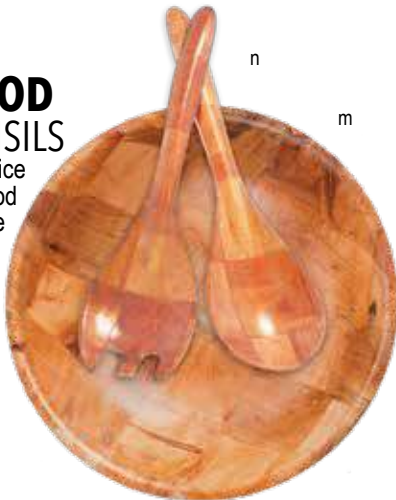

## WOVEN WOOD BOWLS & UTENSILS

- Ideal for salad service
- Natural, woven wood bowls are stackable & lightweight

Item #	Description	Capacity	Min Order/ Case Pack	List Price (\$)
<b>MINI SERVING DISHES—MELAMINE, WHITE</b>				
a.	10311W ▶ Round Plate, 4 x 4 x 1"	3½ oz	24 ea	0.96 ea
b.	10312W ▶ Stacking Bowl, 3 x 3 x 1¼"	3 oz	12 ea	1.20 ea
c.	10313W ▶ Oval Bowl, 3½ x 2¼ x 1⅝"	¾ oz	24 ea	0.96 ea
d.	10314W ▶ Oval Bowl, 4 x 2⅞ x ⅞"	1½ oz	24 ea	0.96 ea
e.	10315W ▶ Square Bowl, 2¾ x 2¾ x ⅞"	1½ oz	24 ea	0.96 ea
f.	10316W ▶ Square Bowl, 2¾ x 2¾ x 1"	2½ oz	24 ea	1.10 ea
g.	10317W ▶ Spoon, 3¾ x 2⅞ x 2⅞"	1 oz	24 ea	0.96 ea