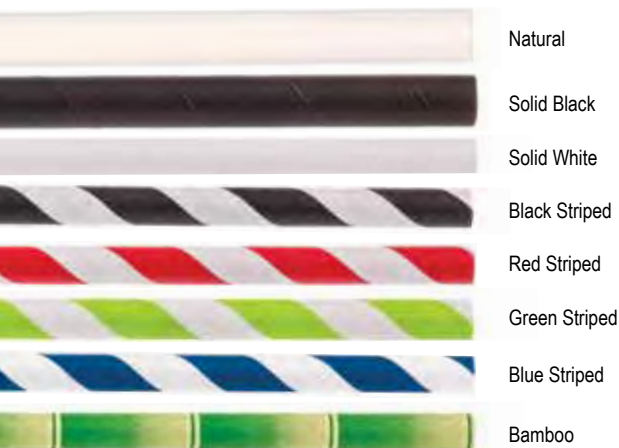

Today's Straw Trend...**COLOR!**

Accessorize your tabletop or
to-go cups with brightly colored
and patterned straws.