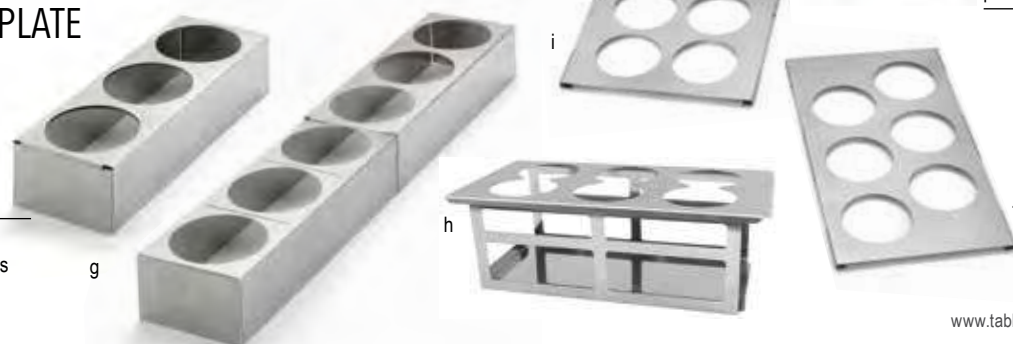

SQUEEZE BOTTLE HOLDERS & TEMPLATE ORGANIZERS

* Expands to hold from 3 to 6
squeeze bottles (accommodates
12 oz, 16 oz or 24 oz bottles)