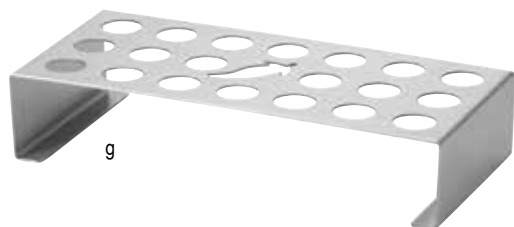

g

Item	Description	Min Order/Case Pack	List Price ($)
DCH27	Chrome Plated Metal, Holds 27 Cones, 16 3/4 x 7 x 7"	1 ea / 6 ea	25.00 ea
c. DCH27BK	Black Powder Coated Metal, Holds 27 Cones, 16 3/4 x 7 x 7"	1 ea / 6 ea	24.00 ea
d. DCH01	Black Powder Coated Metal, Holds 1 Cone, 4 x 2 3/8 x 2 3/4"	1 ea / 12 ea	4.00 ea
e. 10030	▶ Black Powder Coated Steel & Acacia, Holds 6 Cones / K-Cups, 7 3/4 x 7 3/4 x 9 3/4"	1 ea / 12 ea	14.40 ea
f. 10031	▶ Black Powder Coated Steel & Acacia, Holds 12 Cones / K-Cups, 10 x 10 x 13 1/2"	1 ea / 12 ea	20.00 ea
g. *BBQ3500	Cone Holder/Chili Pepper Roaster, Stainless Steel, Holds 20 Cones, 11 x 5"	6 ea	19.62 ea