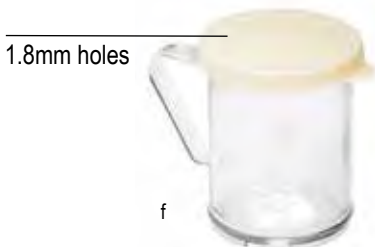

Item #	Description	Capacity	Min Order/ Case Pack	List Price ($)
ALUMINUM				
c. H158	Dredge with Handle (not dishwasher safe)	10 oz	1 ea	2.98 ea
STAINLESS STEEL				
d. 159	Dredge	10 oz	1 ea / 12 ea	3.82 ea
e. H159	Dredge with Handle	10 oz	1 ea / 12 ea	5.02 ea
REPLACEMENT PARTS & ACCESSORIES				
159T	Stainless Steel Top for 159 &		1 ea / 12 ea	1.66 ea
COPOLYMER JARS, POLYETHYLENE LIDS				
f. 166A	Salt & Pepper Lid, Beige	10 oz	12 ea	4.68 ea
166B	Fine Ground Lid, Green	10 oz	12 ea	4.68 ea
166C	Medium Ground Lid, Rose	10 oz	12 ea	4.68 ea
166D	Cheese Lid, Yellow	10 oz	12 ea	4.68 ea
166F	Dredge Set (Beige, Rose & Yellow Lids), Polybagged	(3) 10 oz	12 ea	6.08 ea