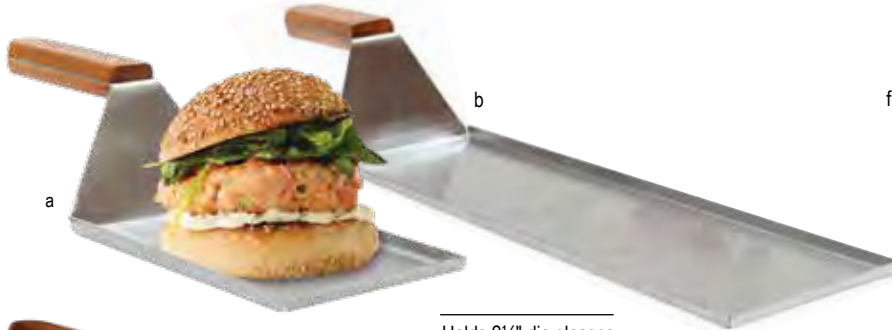

Holds 2 1/4" dia glasses