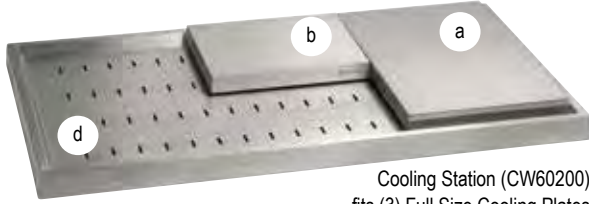

# Keep It Cool

Keep food perfectly chilled for up to 3 hours with this versatile solution. Our cooling plates are available in three sizes (Half, Half Long and Full). Use them separately, on stands or in a cooling base station. For best results, must use pre-chilled trays and our cast aluminum bowls and trays prior to displaying.