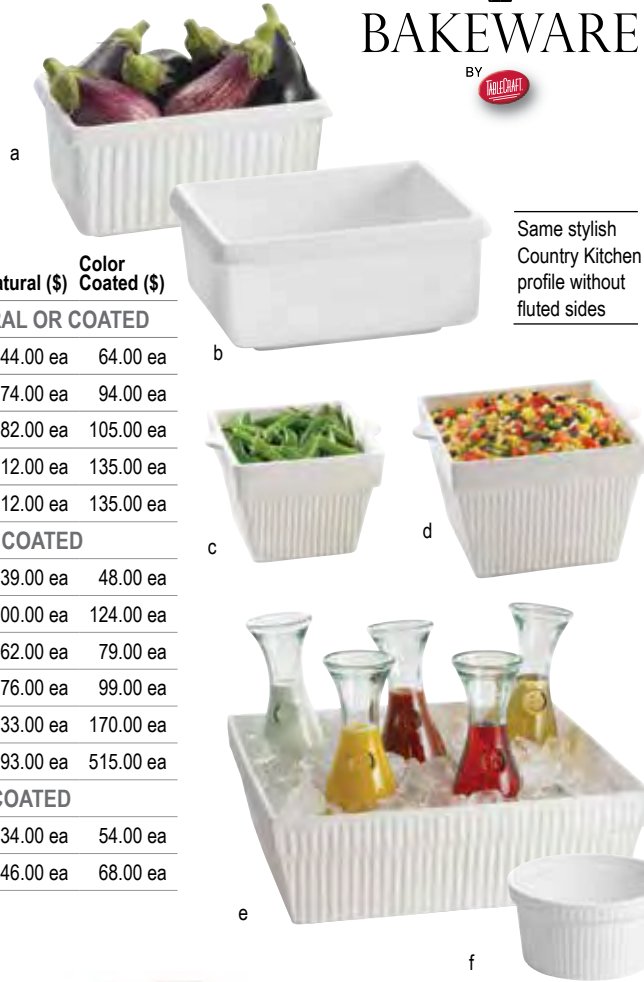

COUNTRY KITCHEN COLLECTION™

- Fluted design looks elegant in any environment
- Ideal for both drop-in templates and counter-top serving

PROFESSIONAL
BAKEWARE
BY TABLECRAFT

BUFFET & CATERING
CAST ALUMINUM

Same stylish Country Kitchen profile without fluted sides

Item #	Description	Capacity	Min Order/ Case Pack	Natural ($)	Color Coated ($)
RECTANGULAR BOWLS—CAST ALUMINUM, NATURAL OR COATED					
CW1500_	Small, 6 x 5 x 3½"	1 qt	1 ea	44.00 ea	64.00 ea
CW4302_	Small, Smooth, 6 x 5 x 3½"	1 qt	1 ea	74.00 ea	94.00 ea
CW1510_	Medium, 10 x 6 x 3"	2¼ qt	1 ea	82.00 ea	105.00 ea
a. CW1530_	Deep, 10 x 6 x 5"	3 qt	1 ea	112.00 ea	135.00 ea
b. CW4306_	Deep, Smooth 10 x 6 x 5"	3 qt	1 ea	112.00 ea	135.00 ea
SQUARE BOWLS—CAST ALUMINUM, NATURAL OR COATED					
CW1480_	Extra Small, 4 x 4 x 4"	18 oz	1 ea	39.00 ea	48.00 ea
CW1520_	Small, 5 x 5 x 6"	1¾ qt	1 ea	100.00 ea	124.00 ea
c. CW1460_	Medium, 6 x 6 x 4¾"	1½ qt	1 ea	62.00 ea	79.00 ea
CW1470_	Medium Deep, 6 x 6 x 6½"	2 qt	1 ea	76.00 ea	99.00 ea
d. CW1490_	Large, 9½ x 9½ x 6½"	6½ qt	1 ea	133.00 ea	170.00 ea
e. CW1494_	Extra Large, 18 x 18 x 5½"	24 qt	1 ea	393.00 ea	515.00 ea
ROUND BOWLS—CAST ALUMINUM, NATURAL OR COATED					
f. CW1610_	Small, 4½" dia x 2"	10 oz	1 ea	34.00 ea	54.00 ea
CW1620_	Medium, 6½" dia x 3"	1 qt	1 ea	46.00 ea	68.00 ea

DRESSING/CONDIMENT CROCKS & OVAL SHELL SERVERS

- Convenient solution for your busy serving station
- Crock keeps dressings cool and ready to serve