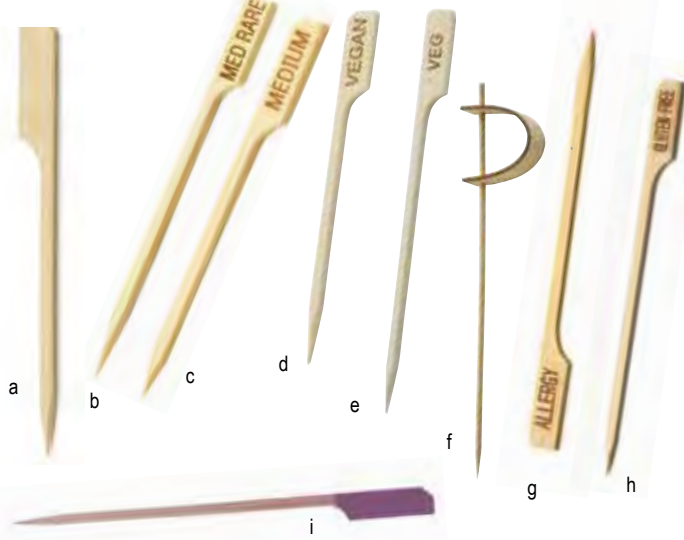

PICK A Paddle SERVE A Boat

BAMBOO PADDLE PICKS

Item #	Description	Min Order/ Case Pack	List Price ($)
PADDLE PICK (100 PER POLYBAG)			
a.	BAMP35 3½" Paddle	12 pk	2.50 pk
	BAMP45 4½" Paddle	12 pk	2.80 pk
	BAMP7 7" Paddle	12 pk	3.20 pk
PADDLE PICKS, TEMPERATURE (100 PER POLYBAG)			
	RARE 3½" "Rare" Paddle Pick	12 pk	4.50 pk
b.	MEDRARE 3½" "Medium Rare" Paddle Pick	12 pk	4.50 pk
c.	MEDIUM 3½" "Medium" Paddle Pick	12 pk	4.50 pk
	MEDWELL 3½" "Medium Well" Paddle Pick	12 pk	4.50 pk
	WELLDONE 3½" "Well Done" Paddle Pick	12 pk	4.50 pk
PADDLE PICKS, VEGAN & VEGETARIAN (100 PER POLYBAG)			
d.	BAMP35VG 3½" Vegan Paddle Pick	12 pk	4.80 pk
	BAMP45VG 4½" Vegan Paddle Pick	12 pk	5.10 pk
e.	BAMP45V 4½" Veg Paddle Pick	12 pk	5.10 pk
SWORD PICKS (50 PER BOX)			
f.	BAMPS45 4½" Sword Pick	12 pk	5.20 pk
	BAMPS6 6" Sword Pick	12 pk	5.20 pk
PADDLE PICKS, ALLERGY & GLUTEN FREE (100 PER POLYBAG)			
g.	BAMP45A 4½" Allergy Paddle	12 pk	5.10 pk
h.	BAMP35G 3½" Gluten-Free Paddle	12 pk	4.80 pk
	BAMP5G 5" Gluten-Free Paddle	12 pk	5.20 pk
PURPLE PADDLE PICKS (100 PER POLYBAG)			
i.	BAMP45PR 4½" Paddle, Purple	12 pk	4.28 pk