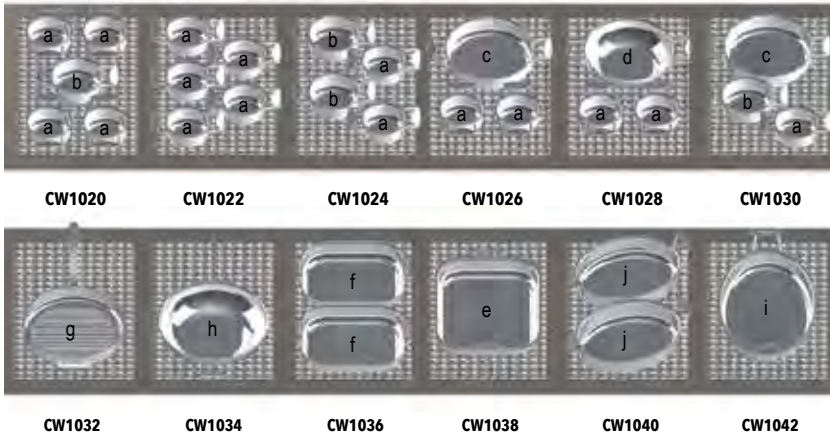

TRI-PLY STAINLESS STEEL

HOT FOOD TEMPLATES

STANDARD SIZE: 13½ X 21⅝" FOR SINGLE WELL

Item	Description	Min Order/ Case Pack	S/S, BRS and RSS Finish ($)	Circle Swirl (CSS) Finish ($)	Embossed Finish ($)
STAINLESS STEEL					
CW1020_	Fits (4) CW2052, (1) CW7000	1 ea	200.00 ea	230.00 ea	250.00 ea
CW1022_	Fits (5) CW2052	1 ea	200.00 ea	230.00 ea	250.00 ea
CW1024_	Fits (2) CW2052, (2) CW7000	1 ea	200.00 ea	230.00 ea	250.00 ea
CW1026_	Fits (2) CW2052, (1) CW7010	1 ea	200.00 ea	230.00 ea	250.00 ea
CW1028_	Fits (2) CW2052, (1) CW7012	1 ea	200.00 ea	230.00 ea	250.00 ea
CW1030_	Fits (1) CW2052, (1) CW7000, (1) CW7010	1 ea	200.00 ea	230.00 ea	250.00 ea
CW1032_	Fits (1) CW7020	1 ea	200.00 ea	230.00 ea	250.00 ea
CW1034_	Fits (1) CW7014	1 ea	200.00 ea	230.00 ea	250.00 ea
CW1036_	Fits (2) CW2030	1 ea	200.00 ea	230.00 ea	250.00 ea
CW1038_	Fits (1) CW2032, (BRS, CSS & RSS only)	1 ea	200.00 ea	230.00 ea	250.00 ea
CW1040_	Fits (2) CW2042	1 ea	200.00 ea	230.00 ea	250.00 ea
CW1042_	Fits (1) CW2044	1 ea	200.00 ea	230.00 ea	250.00 ea