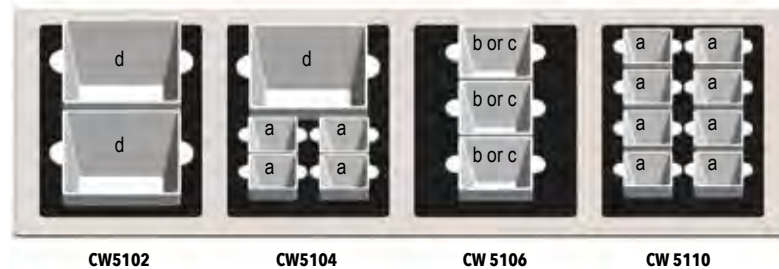

COUNTRY KITCHEN COLLECTION™ NSF®-7 COLD FOOD TEMPLATES

NSF®-7 TEMPLATES 12⅞ X 21¼" SINGLE WELL

TO ORDER TEMPLATES:

CW5110 CSA
ITEM NUMBER FINISH

Item #	Description	Min Order/ Case Pack	Aluminum Finish ($)	Color Coated ($)
COLD FOOD TEMPLATES—ALUMINUM, FINISHED OR COATED				
CW5102_	Fits (2) CW1490	1 ea	240.00 ea	320.00 ea
CW5104_	Fits (4) CW1480, (1) CW1490	1 ea	240.00 ea	320.00 ea
CW5106_	Fits (3) CW1460 or (3) CW1470	1 ea	240.00 ea	320.00 ea
CW5110_	Fits (8) CW1480	1 ea	240.00 ea	320.00 ea

**DURACOAT™
CAST COATINGS**
FOR COLD FOOD HOLDING ONLY
COLOR SWATCHES ON PAGE 13

**ALUMINUM
FINISHES**
FOR HOT / COLD FOOD HOLDING
FINISH OPTIONS TO RIGHT