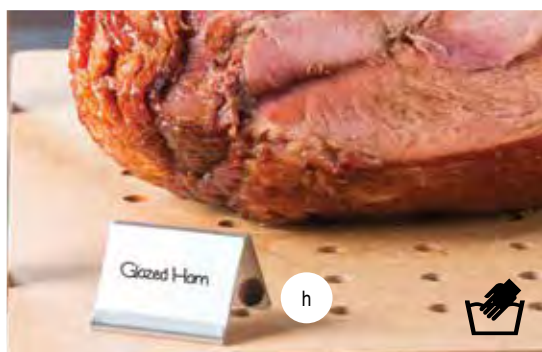

FOLLOW THE Signs

Make seating, serving and buffet identification simple with our wide variety of number signs, tents and card holders. We offer a variety to complement any style or décor.

B17 design includes lip to hold customized cards (cards not included)