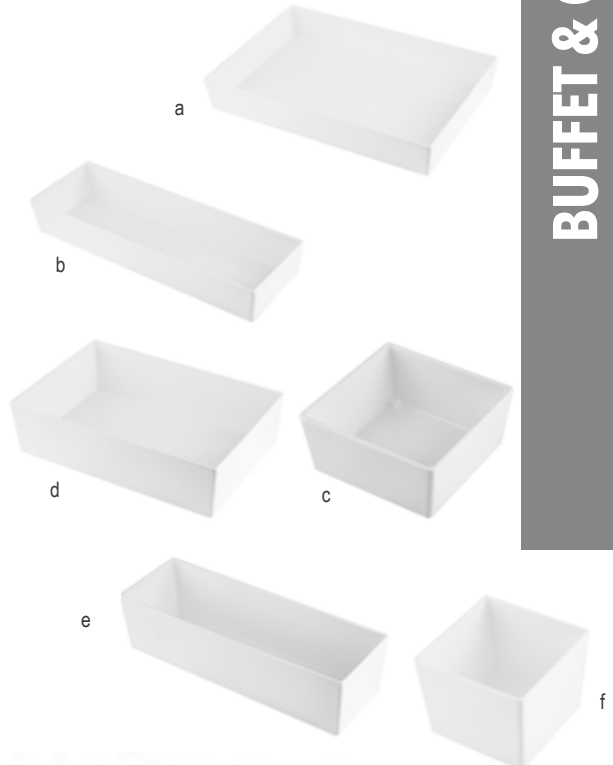

# SIMPLE SOLUTIONS™ STRAIGHT-SIDED BOWLS

PROFESSIONAL  
**BAKEWARE**  
BY

**BUFFET & CATERING**  
CAST ALUMINUM

Item #	Description	Capacity	Min Order/ Case Pack	Natural (\$)	Color Coated (\$)
<b>REGULAR, 3" HEIGHT—CAST ALUMINUM, NATURAL OR COATED</b>					
a.	CW5000_ Full Size, 12¾ x 19 x 3"	10 qt	1 ea	197.00 ea	267.00 ea
	CW5004_ Half Size, 12¾ x 9½ x 3"	5 qt	1 ea	108.00 ea	157.00 ea
b.	CW5008_ Half Long, 6¾ x 19 x 3"	5 qt	1 ea	114.00 ea	167.00 ea
	CW5012_ Third Size, 12¾ x 6¾ x 3"	3¾ qt	1 ea	84.00 ea	126.00 ea
c.	CW5016_ Sixth Size, 6¾ x 6¾ x 3"	1½ qt	1 ea	49.00 ea	76.00 ea
	CW5020_ Ninth Size, 4¼ x 6¾ x 3"	1 qt	1 ea	38.00 ea	52.00 ea
<b>DEEP, 5" HEIGHT—CAST ALUMINUM, NATURAL OR COATED</b>					
d.	CW5002_ Full Size, 12¾ x 19 x 5"	18 qt	1 ea	236.00 ea	333.00 ea
	CW5006_ Half Size, 12¾ x 9½ x 5"	8 qt	1 ea	146.00 ea	215.00 ea
e.	CW5010_ Half Long, 6¾ x 19 x 5"	8¾ qt	1 ea	172.00 ea	227.00 ea
	CW5014_ Third Size, 12¾ x 6¾ x 5"	5¾ qt	1 ea	109.00 ea	149.00 ea
f.	CW5018_ Sixth Size, 6¾ x 6¾ x 5"	2.5 qt	1 ea	71.00 ea	108.00 ea
	CW5022_ Ninth Size, 4¼ x 6¾ x 5"	1¾ qt	1 ea	55.00 ea	76.00 ea