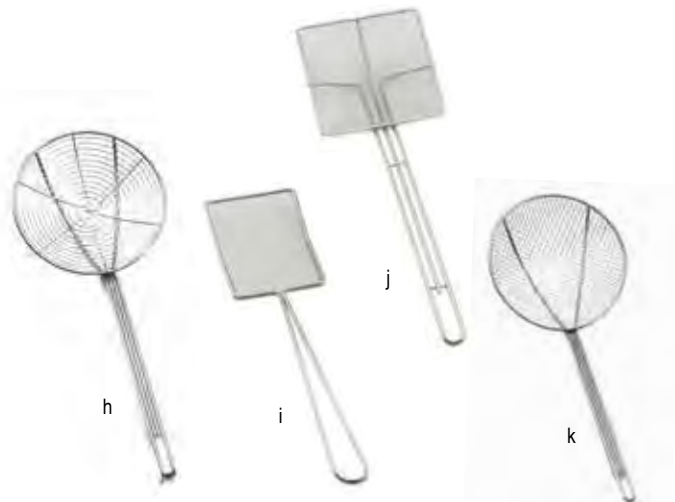

SKIMMERS

Item #	Description	Min Order/ Case Pack	List Price ($)
SKIMMERS—NICKEL PLATED STEEL			
h. 2409	9" Round, Spiral Wire, 21 1/2" Length	1 ea / 12 ea	9.26 ea
i. 2675	5 1/4 x 6" Rectangular, Fine Mesh, 18" Length	1 ea / 12 ea	5.60 ea
j. 2677	6 1/2" Square, Fine Mesh, 20 1/2" Length	1 ea / 12 ea	6.96 ea
k. 3306	6" Round, Square Mesh, 19" Length	1 ea / 12 ea	7.08 ea