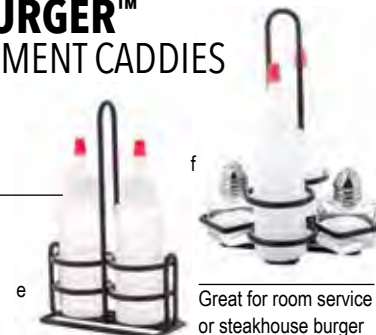

BETTER BURGER™ MINI CONDIMENT CADDIES

For the full Better
Burger™ Collection,
see page 136

Great for room service
or steakhouse burger
presentation