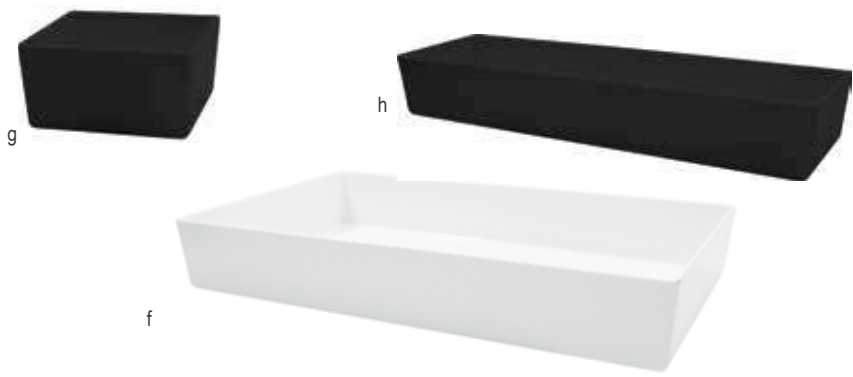

CONTEMPORARY MELAMINE COLLECTION™

- Straight-sided design for the best use of space
- Choose from a range of sizes and colors, perfect for cafeterias or deli cases
- Durable, break-resistant designs for extended use
- Not microwave or oven safe

Available in white (WH) or black (BK)

Item #	Description	Capacity	Min Order/Case Pack	List Price ($)
STANDARD STRAIGHT-SIDED BOWLS—MELAMINE, WHITE				
a. M4024WH	5 x 5 x 3"	1 qt	1 ea / 12 ea	16.00 ea
M4026WH	10 x 5 x 3"	2 qt	1 ea / 6 ea	20.00 ea
b. M4014WH	10 x 10 x 1½"	2 qt	1 ea / 6 ea	23.00 ea
M4008WH	15 x 5 x 3"	3 qt	1 ea / 12 ea	29.00 ea
M4004WH	10 x 10 x 3"	4 qt	1 ea / 6 ea	32.00 ea
M4007WH	15 x 5 x 1½"	1¼ qt	1 ea / 12 ea	19.00 ea
STANDARD STRAIGHT-SIDED BOWLS—MELAMINE, BLACK				
M4024BK	5 x 5 x 3"	1 qt	1 ea / 12 ea	16.00 ea
M4026BK	10 x 5 x 3"	2 qt	1 ea / 6 ea	20.00 ea
M4014BK	10 x 10 x 1½"	2 qt	1 ea / 6 ea	23.00 ea
c. M4008BK	15 x 5 x 3"	3 qt	1 ea / 12 ea	29.00 ea
d. M4004BK	10 x 10 x 3"	4 qt	1 ea / 6 ea	32.00 ea
M4007BK	15 x 5 x 1½"	1¼ qt	1 ea / 12 ea	19.00 ea

Item #	Description	Capacity	Min Order/Case Pack	List Price ($)
DELI-CASE STRAIGHT-SIDED BOWLS—MELAMINE, WHITE				
M4025WH	6 x 6 x 3"	1¼ qt	1 ea / 12 ea	18.00 ea
M4027WH	12 x 6 x 3"	3 qt	1 ea / 6 ea	24.00 ea
e. M4005WH	12 x 10 x 3"	5 qt	1 ea / 6 ea	34.00 ea
M4017WH	20 x 6 x 3"	5 qt	1 ea / 4 ea	33.00 ea
f. M4033WH	20 x 12 x 3"	10½ qt	1 ea / 4 ea	42.00 ea
DELI-CASE STRAIGHT-SIDED BOWLS—MELAMINE, BLACK				
g. M4025BK	6 x 6 x 3"	1¼ qt	1 ea / 12 ea	18.00 ea
M4027BK	12 x 6 x 3"	3 qt	1 ea / 6 ea	24.00 ea
M4005BK	12 x 10 x 3"	5 qt	1 ea / 6 ea	34.00 ea
h. M4017BK	20 x 6 x 3"	5 qt	1 ea / 4 ea	33.00 ea
M4033BK	20 x 12 x 3"	10½ qt	1 ea / 4 ea	42.00 ea