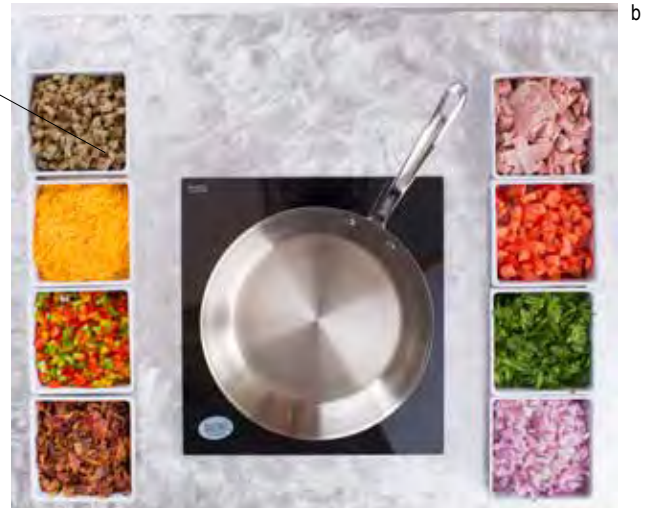

COUNTERTOP STATION INCLUDES:

- Induction Countertop Station (CW40199*)
- Drop-In Electric Induction Cooktop (CW40196)
- Chafer not included, see page 42 for options

CHAFER
Not included