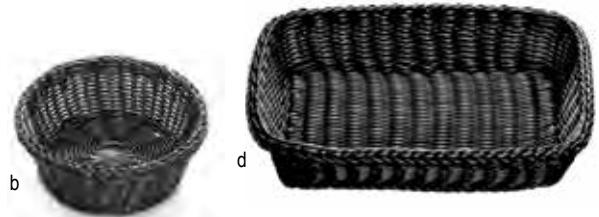

HANDWOVEN NATURAL BASKETS

- Solid, heavy cord design for superior quality
- All purpose serving baskets provide the "homemade" touch to your table setting

Item #	Description	Min Order/ Case Pack	List Price ($)
NATURAL SERVING BASKETS— POLYPROPYLENE CASING, STEEL INTERIOR			
f. 1169W	Round, 10" dia x 1½"	12 ea	2.86 ea
1175W	Round, 8½" dia x 2¼"	12 ea	2.94 ea
*C1175W	Round, 8½" dia x 2¼", Pack of 12	1 pk / 12 pk	36.04 pk
1177W	Round, 7" dia x 2"	12 ea	2.32 ea
g. 1171W	Oval, 7 x 5 x 2"	12 ea	2.28 ea
1174W	Oval, 9 x 6 x 2¼"	12 ea	2.54 ea
*C1174W	Oval, 9 x 6 x 2¼", Pack of 12	1 pk / 12 pk	30.10 pk
1176W	Oval, 10 x 6½ x 3"	12 ea	3.34 ea
h. 1116W	Rectangular, 9 x 3½ x 2"	12 ea	2.94 ea
1172W	Rectangular, 9 x 6 x 2½"	12 ea	3.20 ea
i. 1113W	Oblong, 13 x 5 x 3"	12 ea	4.18 ea
1117W	Oblong, 9 x 4 x 2¼"	12 ea	2.66 ea
1118W	Oblong, 15 x 6 x 3"	12 ea	4.78 ea
j. 1135W	Round, Open Weave, 8½" dia x 3¼"	12 ea	3.74 ea
k. 1136W	Oval, Open Weave, 9½ x 7¼ x 3¼"	12 ea	4.10 ea

* Available as Cash & Carry