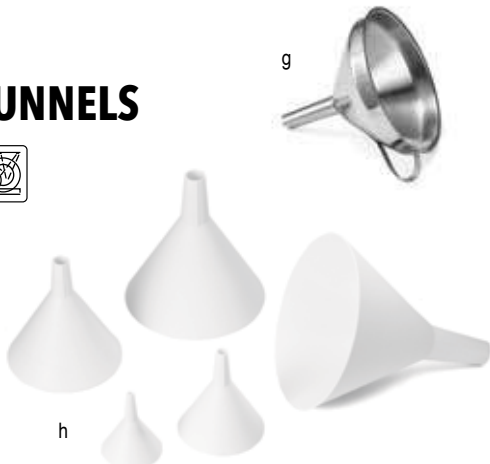

## TICKET HOLDER

- Glass marble design for easy sliding
- Essential addition to all busy service areas
- Wide range of sizes available