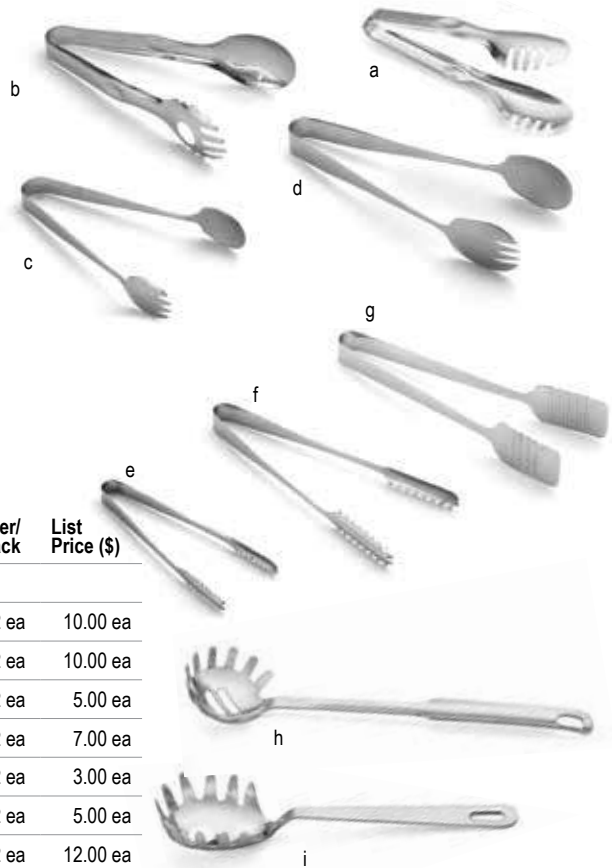

TONGS & PASTA GRABBERS

Item #	Description	Min Order/ Case Pack	List Price ($)
TONGS—STAINLESS STEEL			
a. 4401	8¾" Pasta Tongs	1 ea / 12 ea	10.00 ea
b. 4402	8¾" Tongs	1 ea / 12 ea	10.00 ea
c. 4403	7½" Tongs	1 ea / 12 ea	5.00 ea
d. 4404	9½" Tongs	1 ea / 12 ea	7.00 ea
e. 4405	6½" Tongs	1 ea / 12 ea	3.00 ea
f. 4406	8½" Tongs	1 ea / 12 ea	5.00 ea
g. 4407	9½" Flat Tongs	1 ea / 12 ea	12.00 ea
GRABBERS—STAINLESS STEEL			
h. 20110	13" Pasta Grabber, Round Bowl	1 ea / 12 ea	10.50 ea
i. 2068	10½" Pasta Grabber, Oval Bowl	1 ea / 12 ea	10.00 ea

SPOON RESTS

Ideal size for a spoon rest in buffet service

PROFESSIONAL
BAKEWARE
BY
PRESTON

Item #	Description	Min Order/ Case Pack	Natural ($)	Color Coated ($)
SIERRA COLLECTION™ – CAST ALUMINUM, NATURAL OR COATED				
j. CW4062_	Extra Small, 4½ x 4½ x ½" Willis, Tx only	1 ea	19.00 ea	25.00 ea

TO ORDER:
CW4062 **W**
item number color code

SPOON RESTS

Item #	Description	Min Order/ Case Pack	List Price ($)
STAINLESS STEEL			
k. *HVSP1	Vertical Spoon Rest, 4¾ x 3¾ x 8¼"	6 ea	9.00 ea
l. *HB1	Single Spoon Rest, Brushed Finish, 8 x 3¾ x 1¾"	12 ea	6.00 ea
m. *HB2	Double Spoon Rest, Brushed Finish, 7½ x 7 x 2"	12 ea	11.00 ea
n. HB3	Single Spoon Rest, Brushed Square, 5 x 5 x ¾"	1 ea / 6 ea	7.00 ea