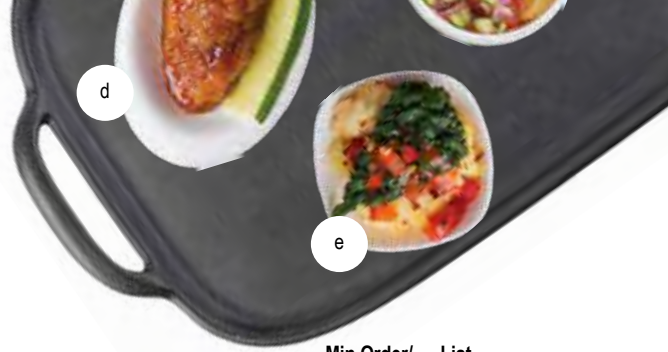

WOVEN WOOD BOWLS & UTENSILS

- Ideal for salad service
- Natural, woven wood bowls are stackable & lightweight