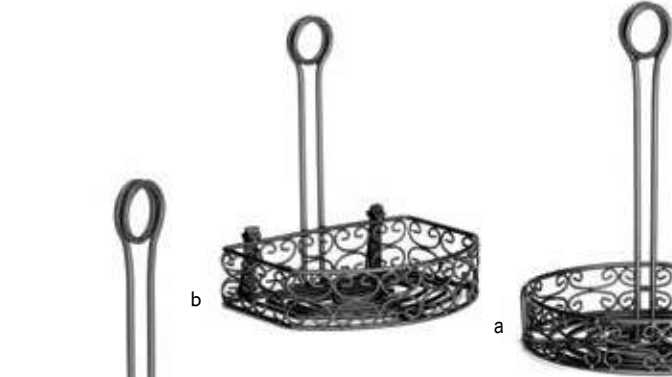

VERSA RACK™

- Versa Rack™ condiment racks allow for versatility in your tabletop organization
- Merchandising ring to hold menus or promotional cards
- To select the diameter that's right for you, place items on the diagram on page 246

See the rest of the Mediterranean Collection™ on page 155.