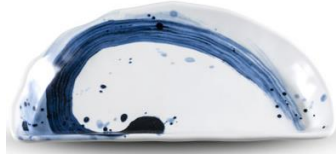

KORIN

Fine Japanese Tableware and Chef Knives

NEW KORIN ITEMS August 2018

Limited Quantities Available

Shuin Red Rectangular Plate

Item #: PLL-373

8.5"L x 5"W x 1.25"H

1 - 11 \$29.95

12 + \$26.96

Blue Brushstroke Melamine Half Moon Plate

Item #: PLL-411

9.5"L x 5"W x 1"H

1 - 11 \$14.95

12 + \$13.46

Rohas Melamine Round Ishi Gray Plate

Item #: PLL-412