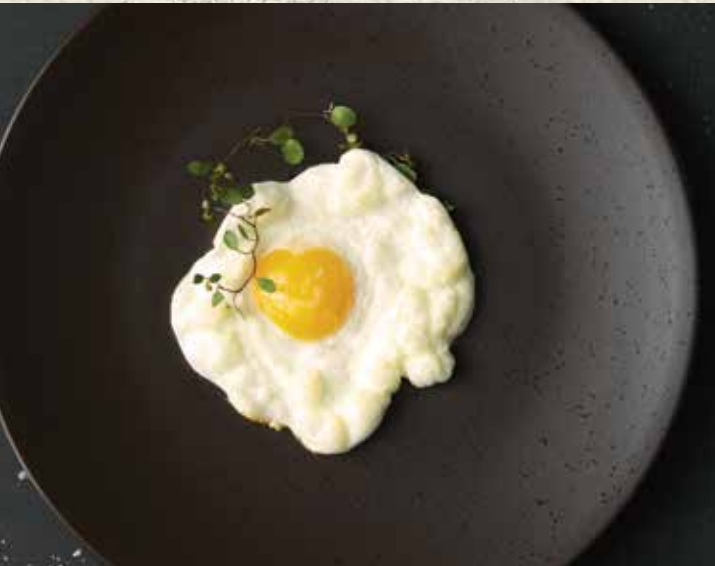

LAVA

Lava appears to have been formed from molten magma. It's raku inspired surface celebrates the aesthetic of carbon and fire. With a natural affinity to plate live fire cooking...lava rocks.

- Limited Lifetime no-chip warranty
- Limited 5 year or 5,000 washes glaze warranty

Plate

L6500000117C (6 $\frac{1}{8}$ "), 4 Doz.
L6500000139C (9"), 2 Doz.
L6500000155C (11"), 2 Doz.

Deep Coupe Plate / Low Bowl

L6500000700 (5 $\frac{3}{8}$ "), 8 oz., 4 Doz.
L6500000754 (9"), 40 oz., 1 Doz.
L6500000753 (10"), 65 oz., 1 Doz.

Low Pedestal Bowl

L6500000729 (3 $\frac{7}{8}$ "), 4 oz., 4 Doz.
L6500000750 (8 $\frac{1}{4}$ "), 25 oz., 2 Doz.
L6500000751 (9 $\frac{1}{2}$ "), 45 oz., 6 Ea.

Pedestal Bowl

L6500000735 (7"), 23 oz., 4 Doz.

Fish Dish

L6500000367 (12 $\frac{1}{2}$ "), 1 Doz.
L6500000380 (14 $\frac{1}{2}$ "), 6 Ea.